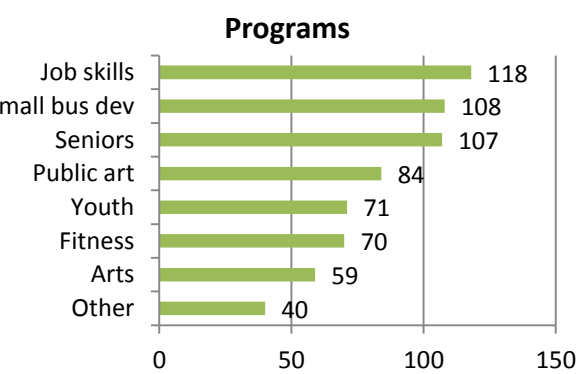

We love the parks but want to further improve some amenities

We appreciate the vibrancy and multicultural offers at our shopping centres, but want to improve the presentation and upkeep of these areas

We value the Girrawheen Library and tailored services provided for different community groups and view the Library as a focal meeting point

We need increased lighting and other ways to improve safety along our streets

We really value the bushland and trees

How you use our services, facilities and programs

*** No ranking (all scores 1 point)

*** Ranked in priority order 5,4,3,2,1