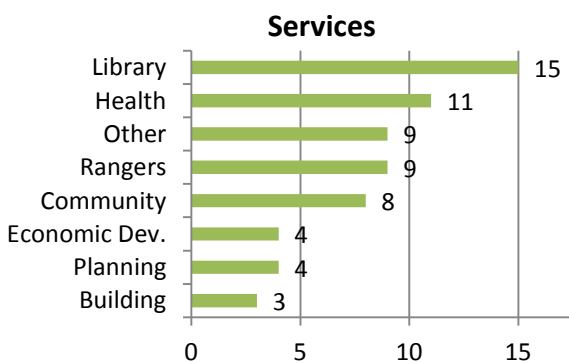

We love the parks but want to further improve some amenities

We appreciate the vibrancy and multicultural offers at our shopping centres, but want to improve the presentation and upkeep of these areas

We value the Girrawheen Library and tailored services provided for different community groups and view the Library as a focal meeting point

We need increased lighting and other ways to improve safety along our streets

We really value the bushland and trees

How you use our services, facilities and programs

*** No ranking (all scores 1 point)

*** Ranked in priority order 5,4,3,2,1