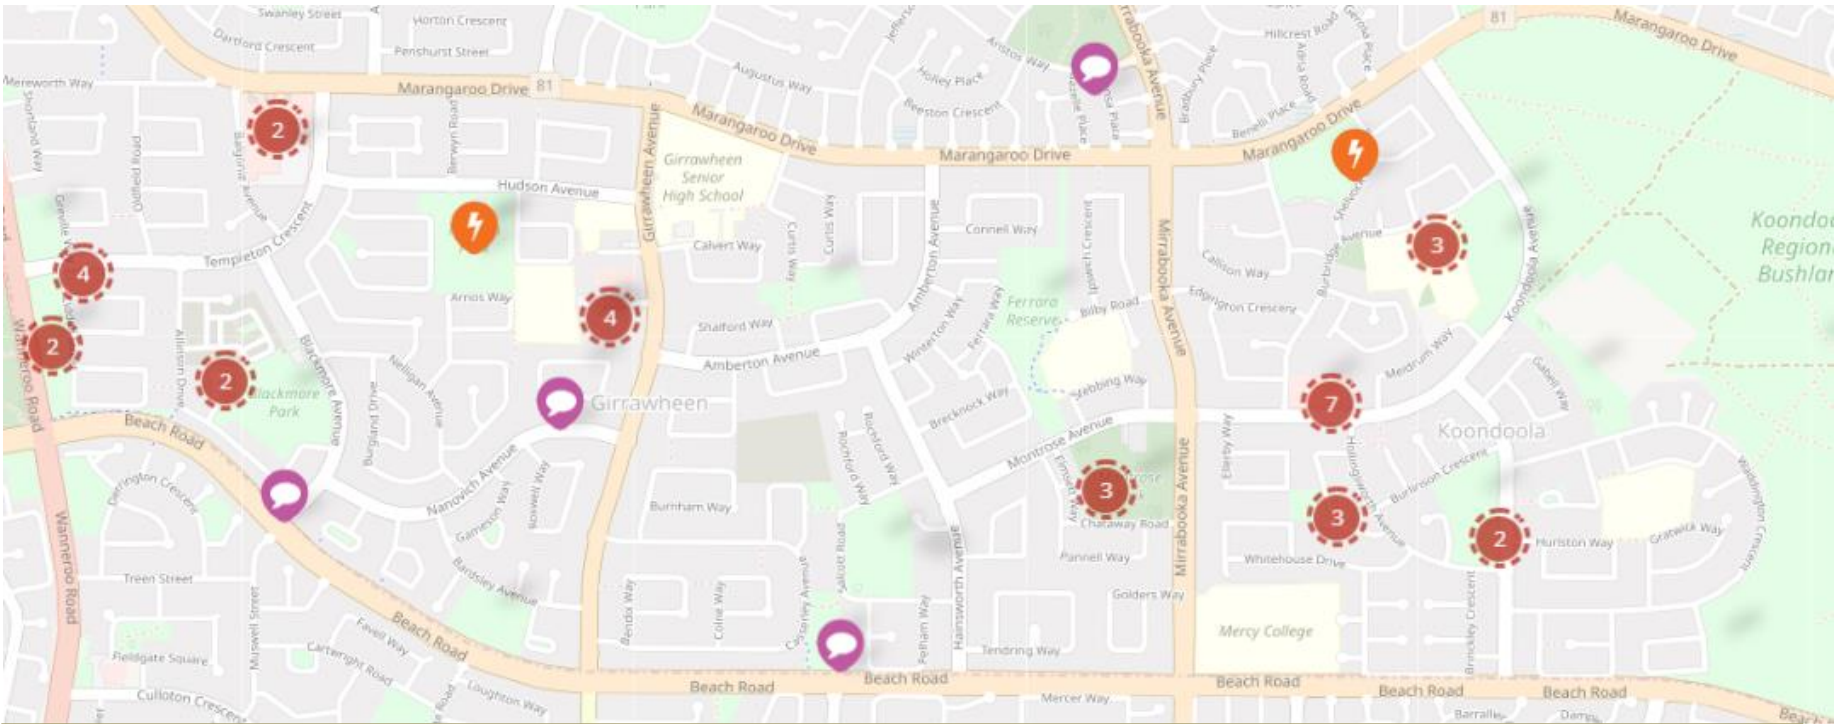

The people of Girrawheen and Koondoola

Girrawheen

9,035

Residents estimated to be living in Girrawheen in 2016

41% BORN OVERSEAS

3.4% IDENTIFY AS ABORIGINAL TORRES STRAIT ISLANDER

39

languages other than English spoken

GIRRAWHEEN AND KOONDOOLA

Community mapping pins and idea locations

A snapshot of what you told us

We value our connections with friends, family and neighbours and reflect on the memories growing up and raising children in the area