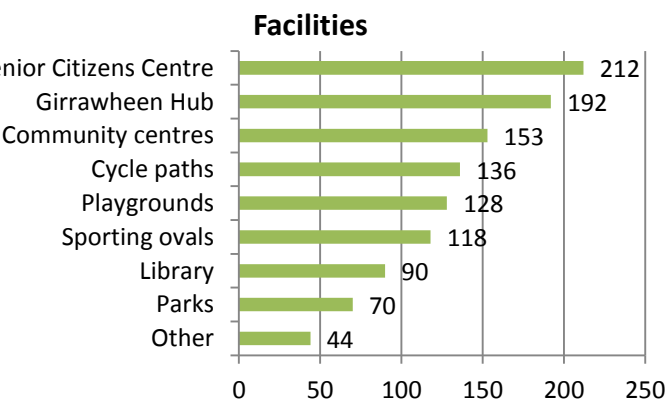

GIRRAWHEEN AND KOONDOOLA

Community mapping pins and idea locations

A snapshot of what you told us

We value our connections with friends, family and neighbours and reflect on the memories growing up and raising children in the area

We love the parks but want to further improve some amenities

We appreciate the vibrancy and multicultural offers at our shopping centres, but want to improve the presentation and upkeep of these areas

We value the Girrawheen Library and tailored services provided for different community groups and view the Library as a focal meeting point

We need increased lighting and other ways to improve safety along our streets

We really value the bushland and trees

How you use our services, facilities and programs

*** No ranking (all scores 1 point)

*** Ranked in priority order 5,4,3,2,1