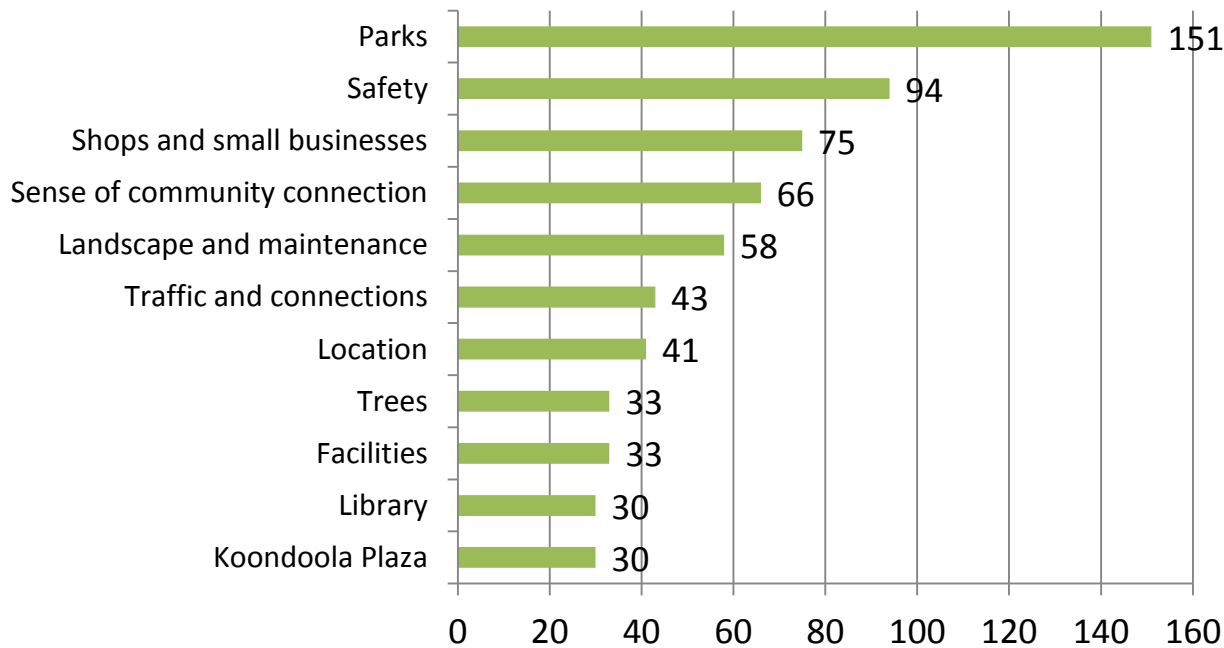

LOCAL AREA PLAN COMMUNITY ENGAGEMENT SUMMARY

GIRRAWHEEN AND KOONDoola

How you participated

YOUR SAY

- 2,208 page views
- 924 people

MAPPING TOOL

- 306 site views
- 128 people
- 104 comments and ideas

SURVEYS

- 49 people

DATABASE

- 99 people
- : local residents
- : local businesses
- : community groups
- : stakeholder groups

What is important to you!

Over 60% of residents volunteer at local community groups or organisations