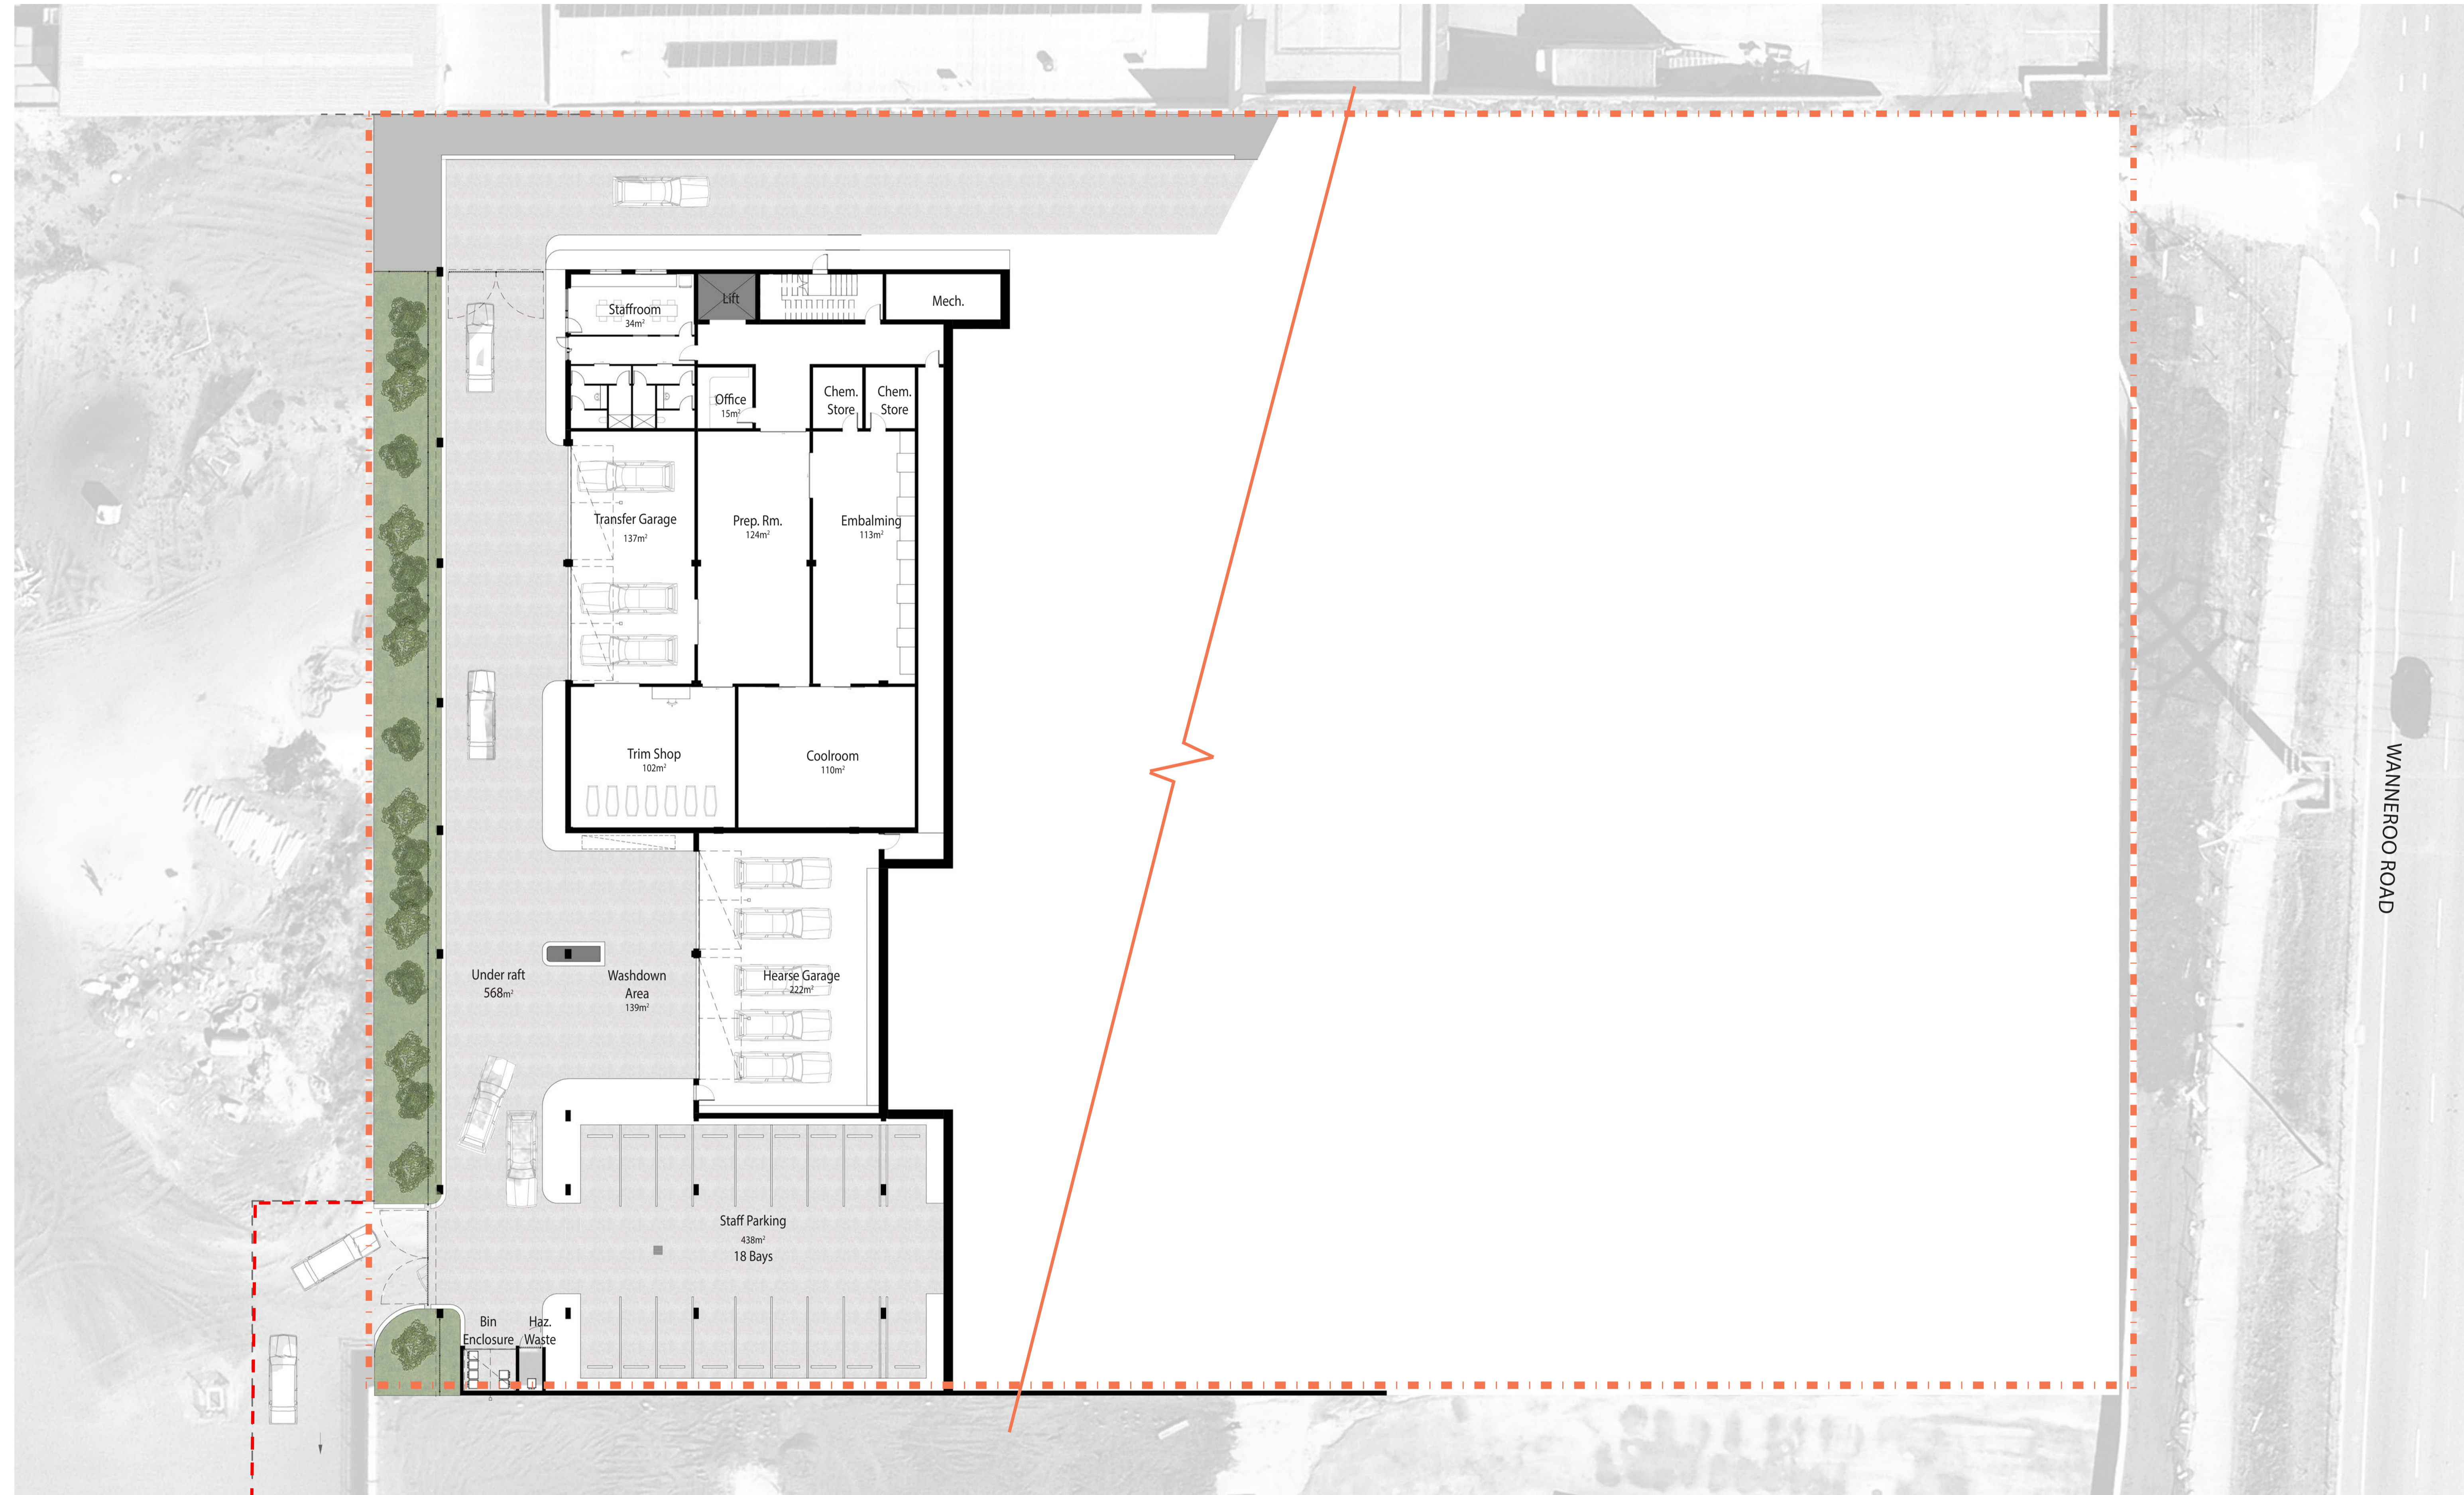

|
— TAYLOR
ROBINSON —
CHANEY —
BRODERICK —
|

Wanneroo Road Funeral Parlour
Bowra & O'Dea
20093
Development Assessment
Apr 2021

Elevation North

Elevation South

RL 35425
 RL 29700
 RL 25100

Elevation East

RL 35425
 RL 29700
 RL 25100
 RL 21070

Elevation West

RL 29700

RL 25100

RL 21070