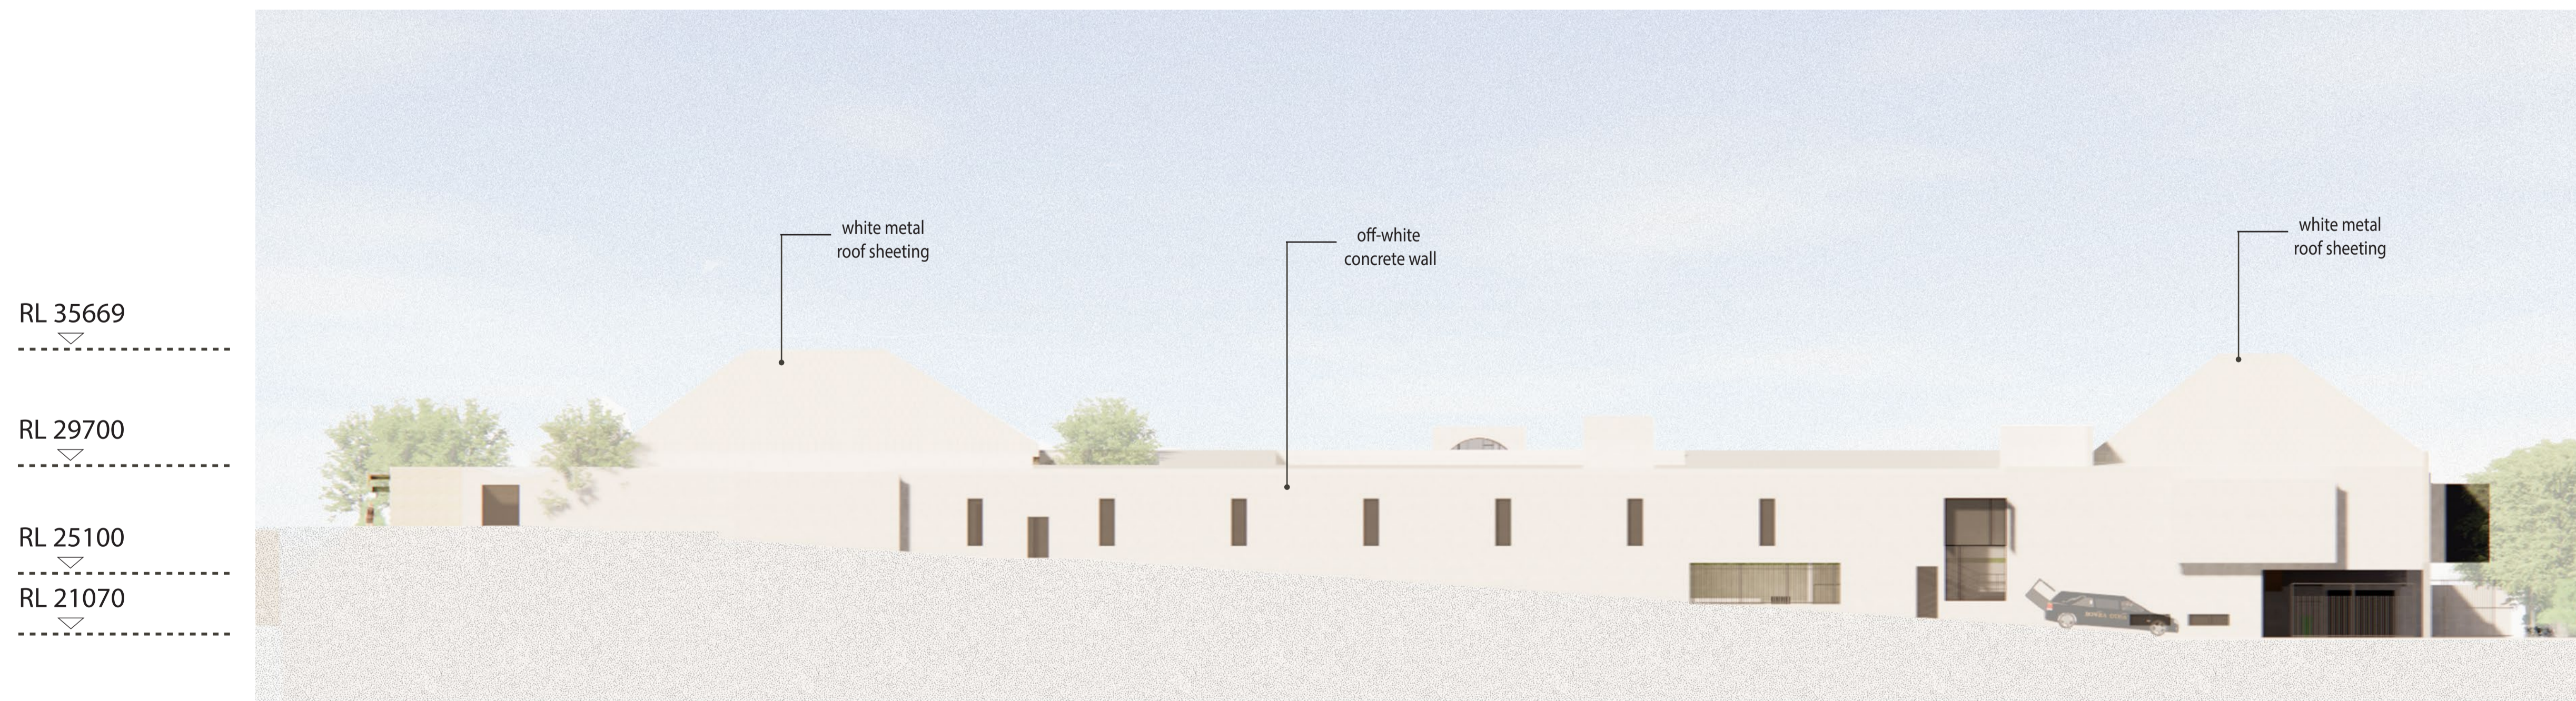

|
— TAYLOR
ROBINSON —
CHANEY —
BRODERICK —
|

Wanneroo Road Funeral Parlour
Bowra & O'Dea
20093
Development Assessment
Apr 2021

Elevation North

Elevation South

RL 35425
 RL 29700
 RL 25100

Elevation East

RL 35425
 RL 29700
 RL 25100
 RL 21070

Elevation West

RL 29700

RL 25100

RL 21070