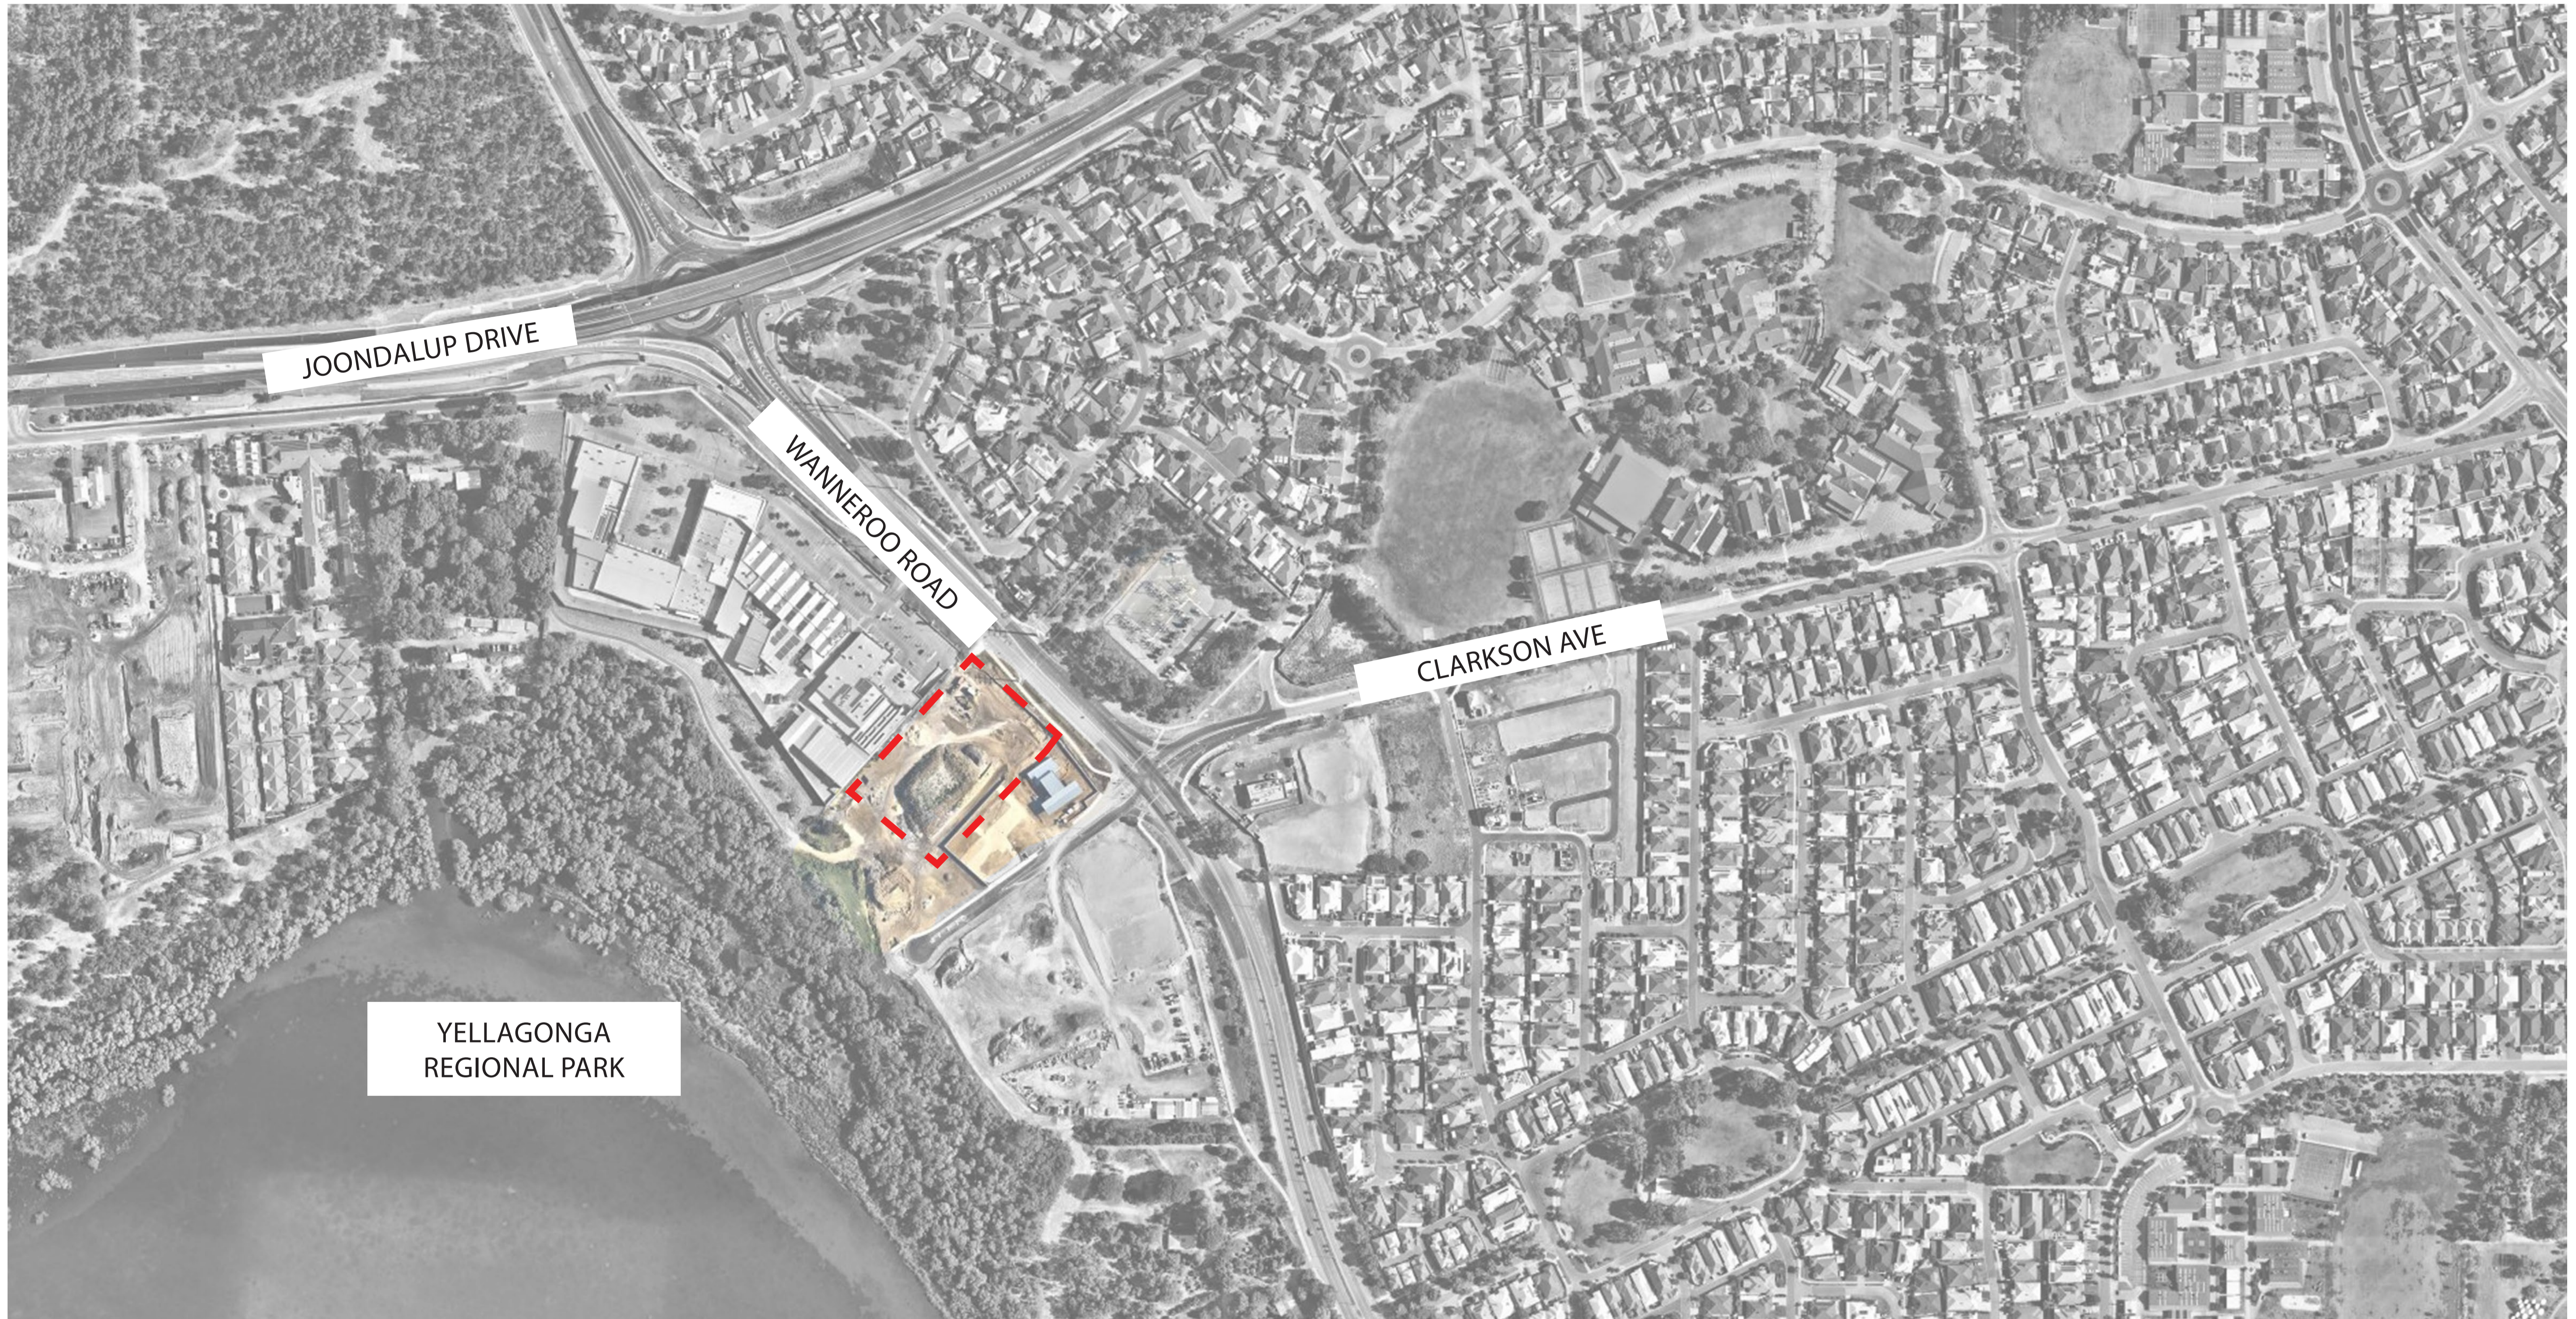

|
— TAYLOR
ROBINSON —
CHANEY —
BRODERICK —
|

Wanneroo Road Funeral Parlour
Bowra & O'Dea
20093
Development Assessment
Apr 2021

Elevation North

Elevation South

RL 35425
 RL 29700
 RL 25100

Elevation East

RL 35425
 RL 29700
 RL 25100
 RL 21070

Elevation West

RL 29700

RL 25100

RL 21070