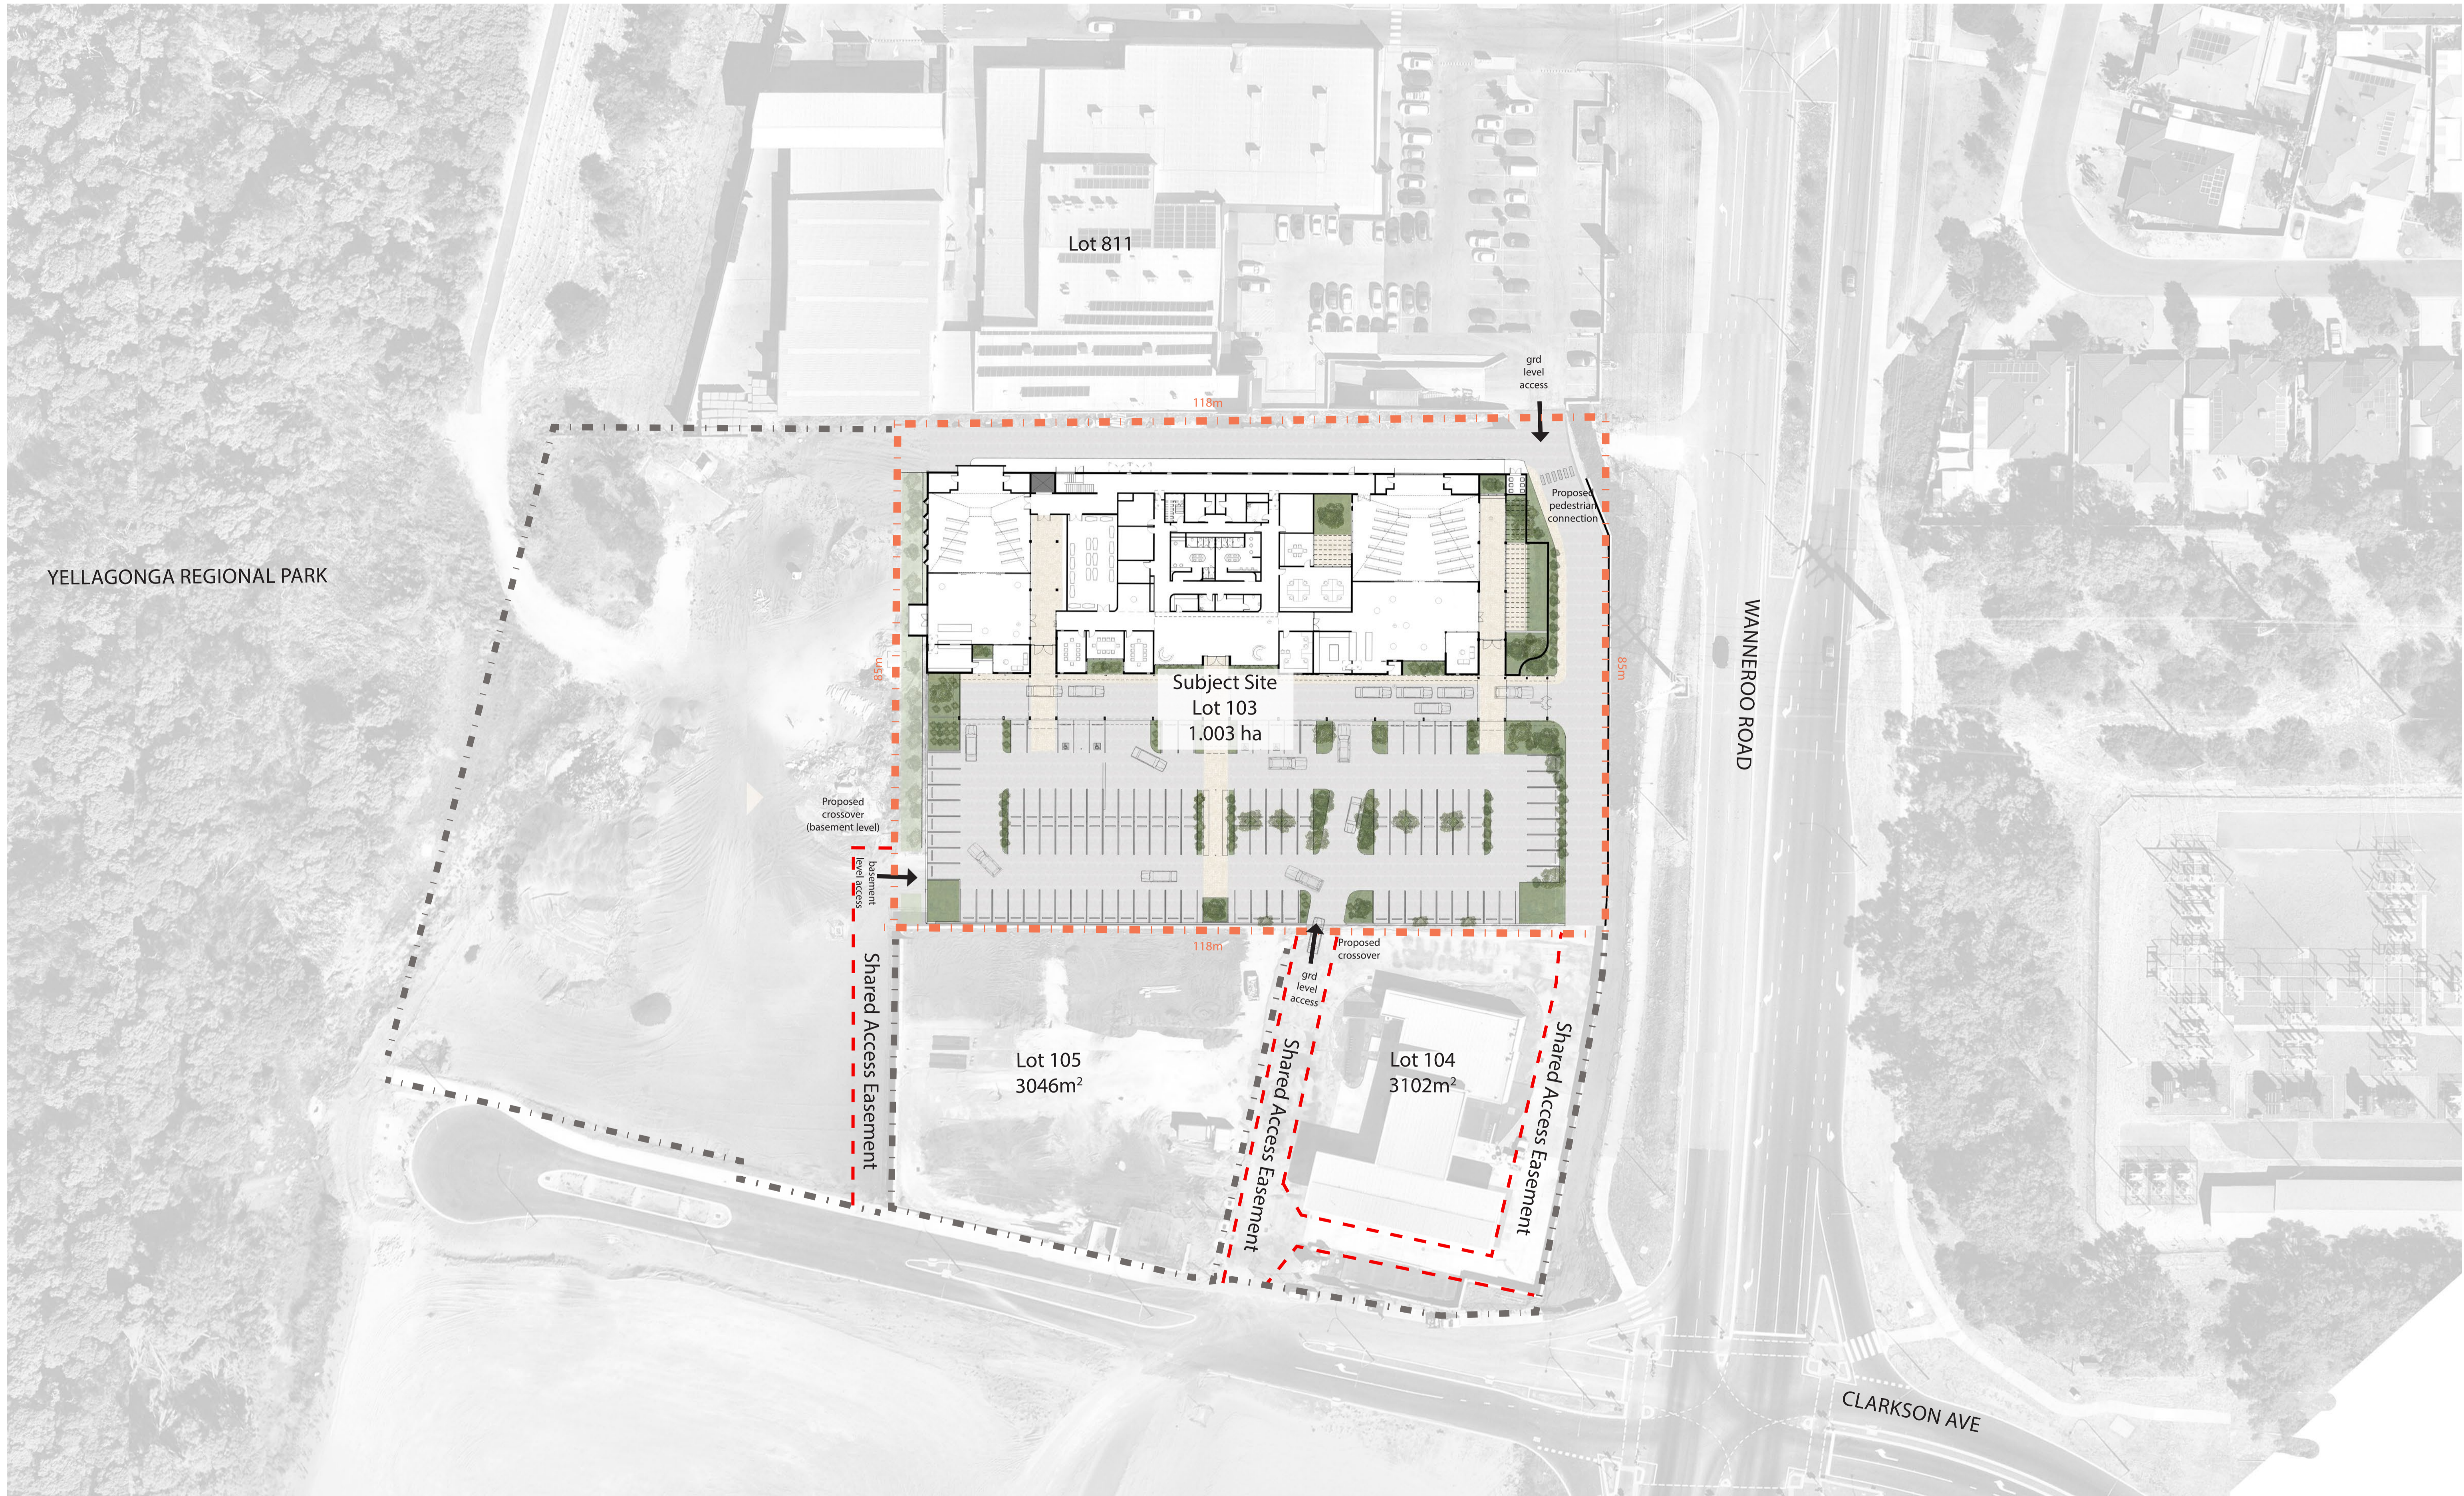

|
— TAYLOR
ROBINSON —
CHANEY —
BRODERICK —
|

Wanneroo Road Funeral Parlour
Bowra & O'Dea
20093
Development Assessment
Apr 2021

Elevation North

Elevation South

RL 35425
 RL 29700
 RL 25100

Elevation East

RL 35425
 RL 29700
 RL 25100
 RL 21070

Elevation West

RL 29700

RL 25100

RL 21070