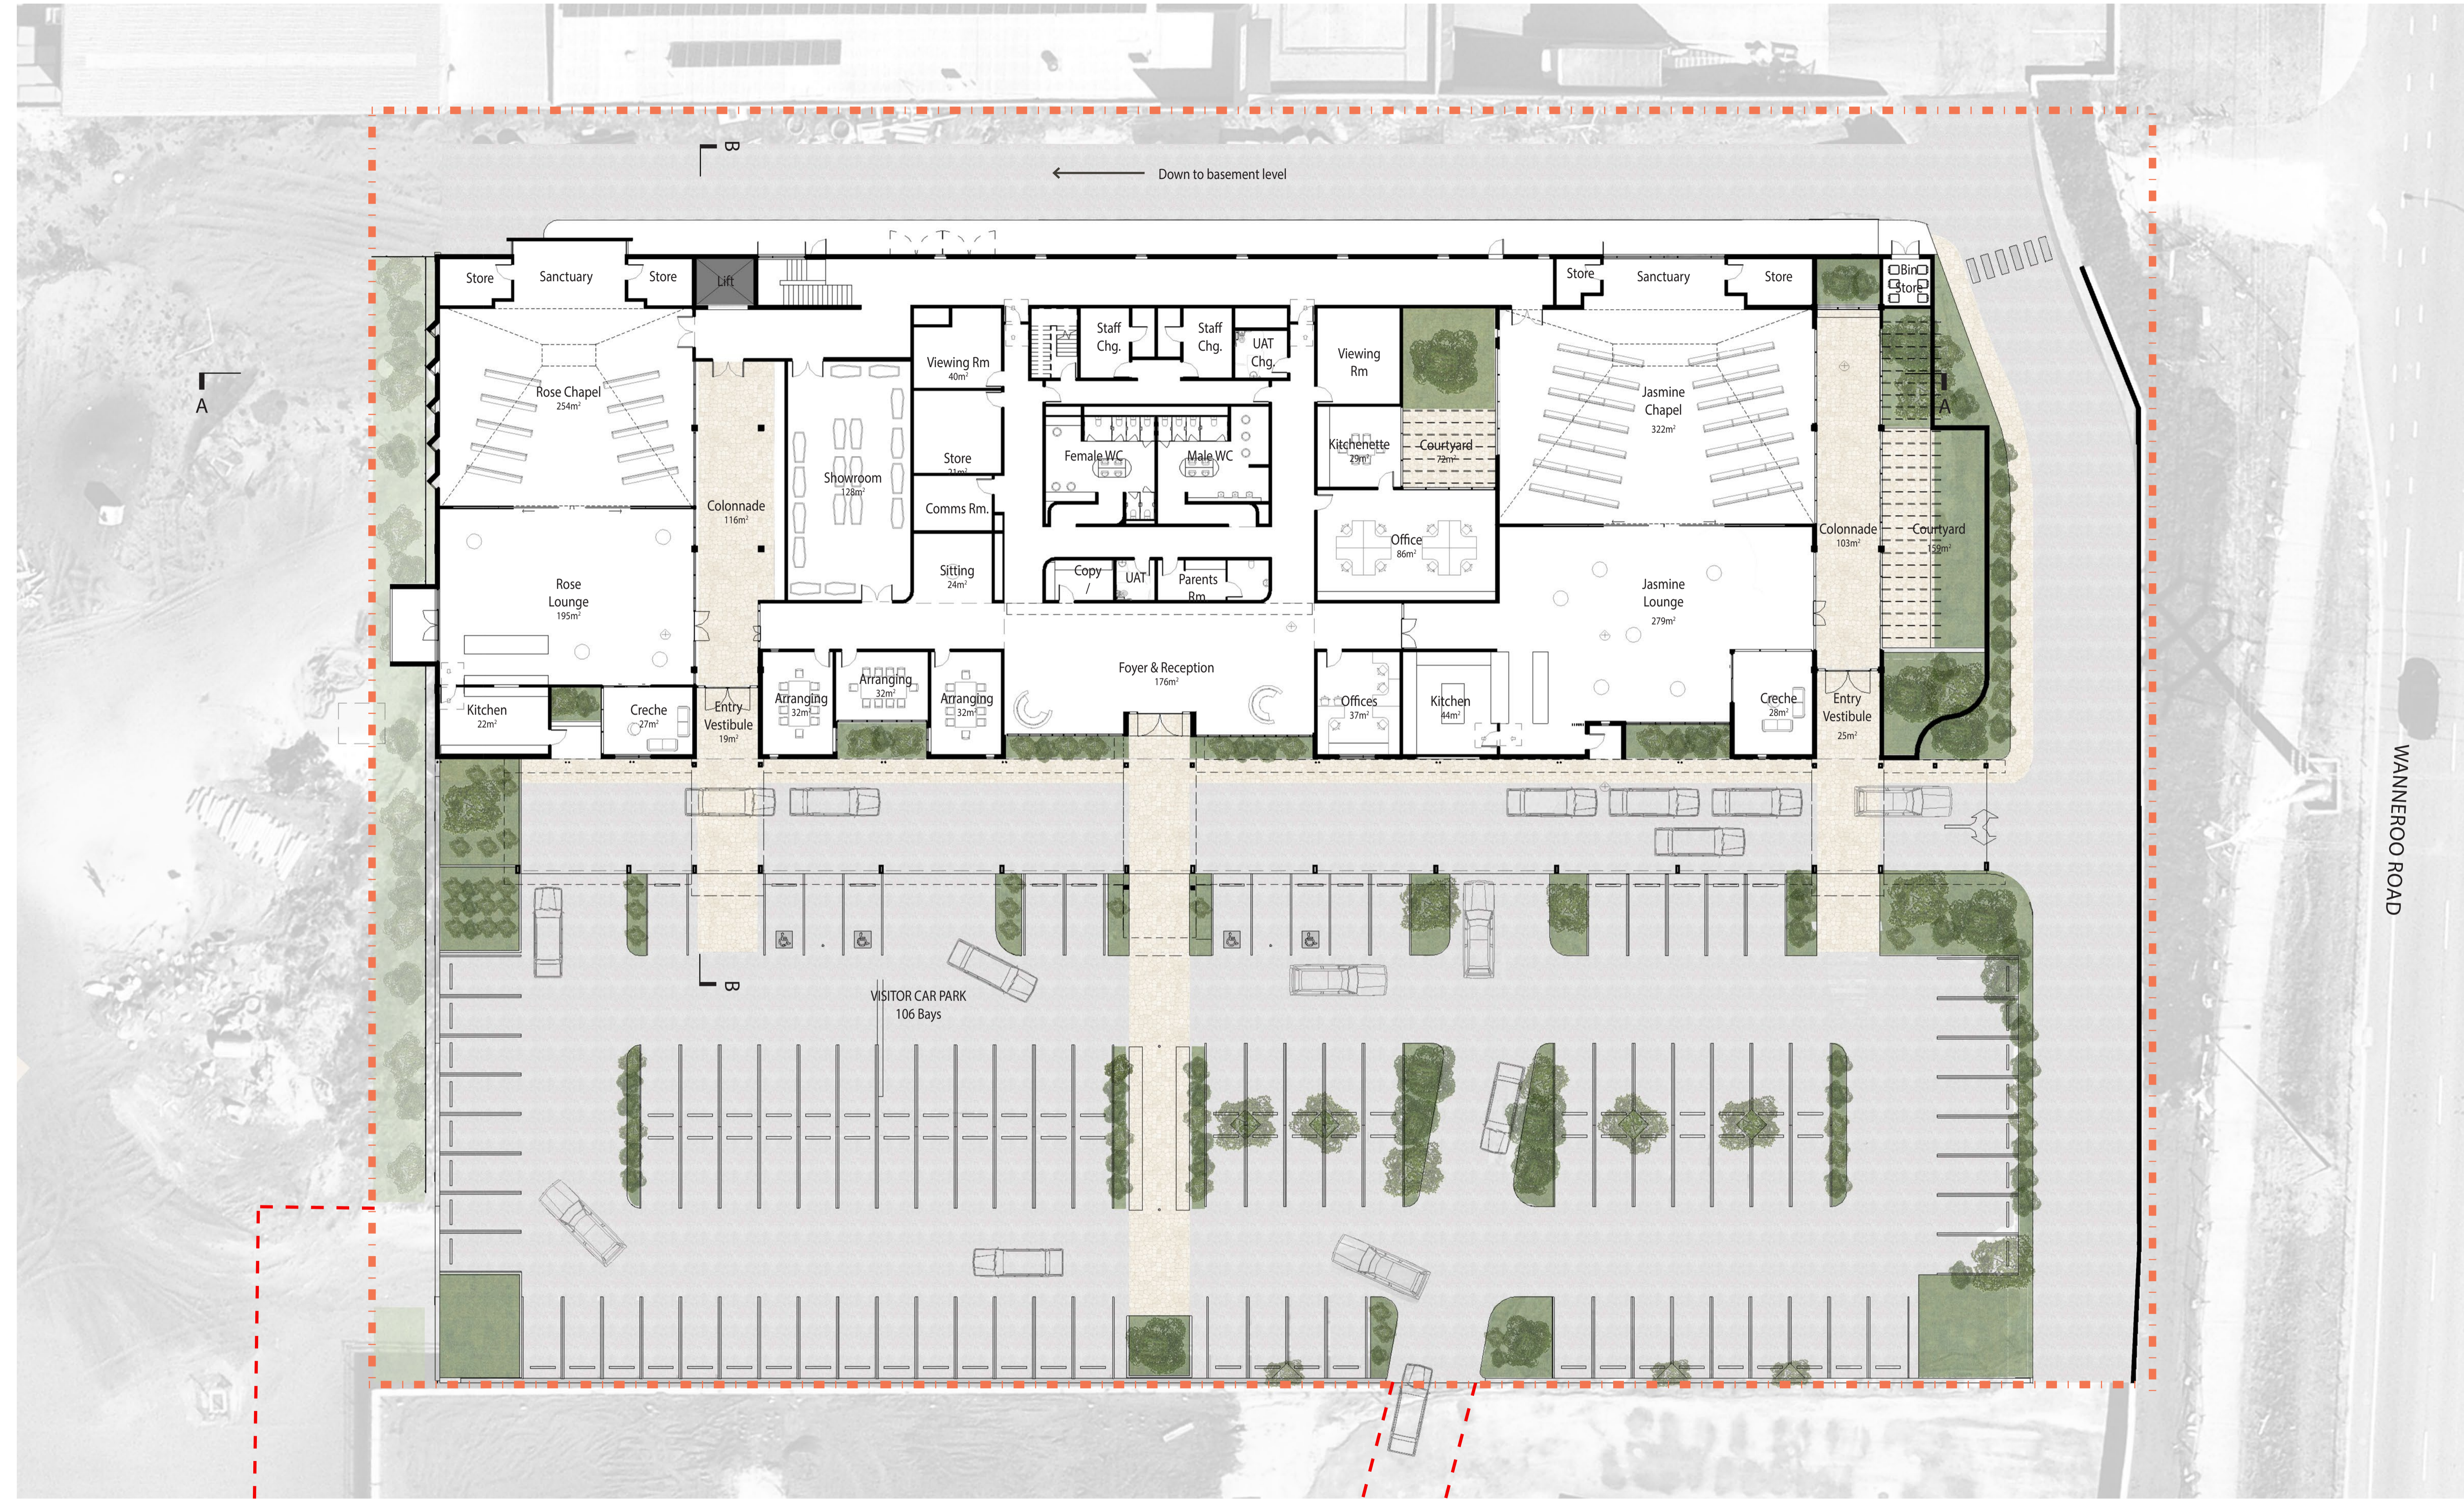

|
— TAYLOR
ROBINSON —
CHANEY —
BRODERICK —
|

Wanneroo Road Funeral Parlour
Bowra & O'Dea
20093
Development Assessment
Apr 2021

Elevation North

Elevation South

RL 35425
 RL 29700
 RL 25100

Elevation East

RL 35425
 RL 29700
 RL 25100
 RL 21070

Elevation West

RL 29700

RL 25100

RL 21070