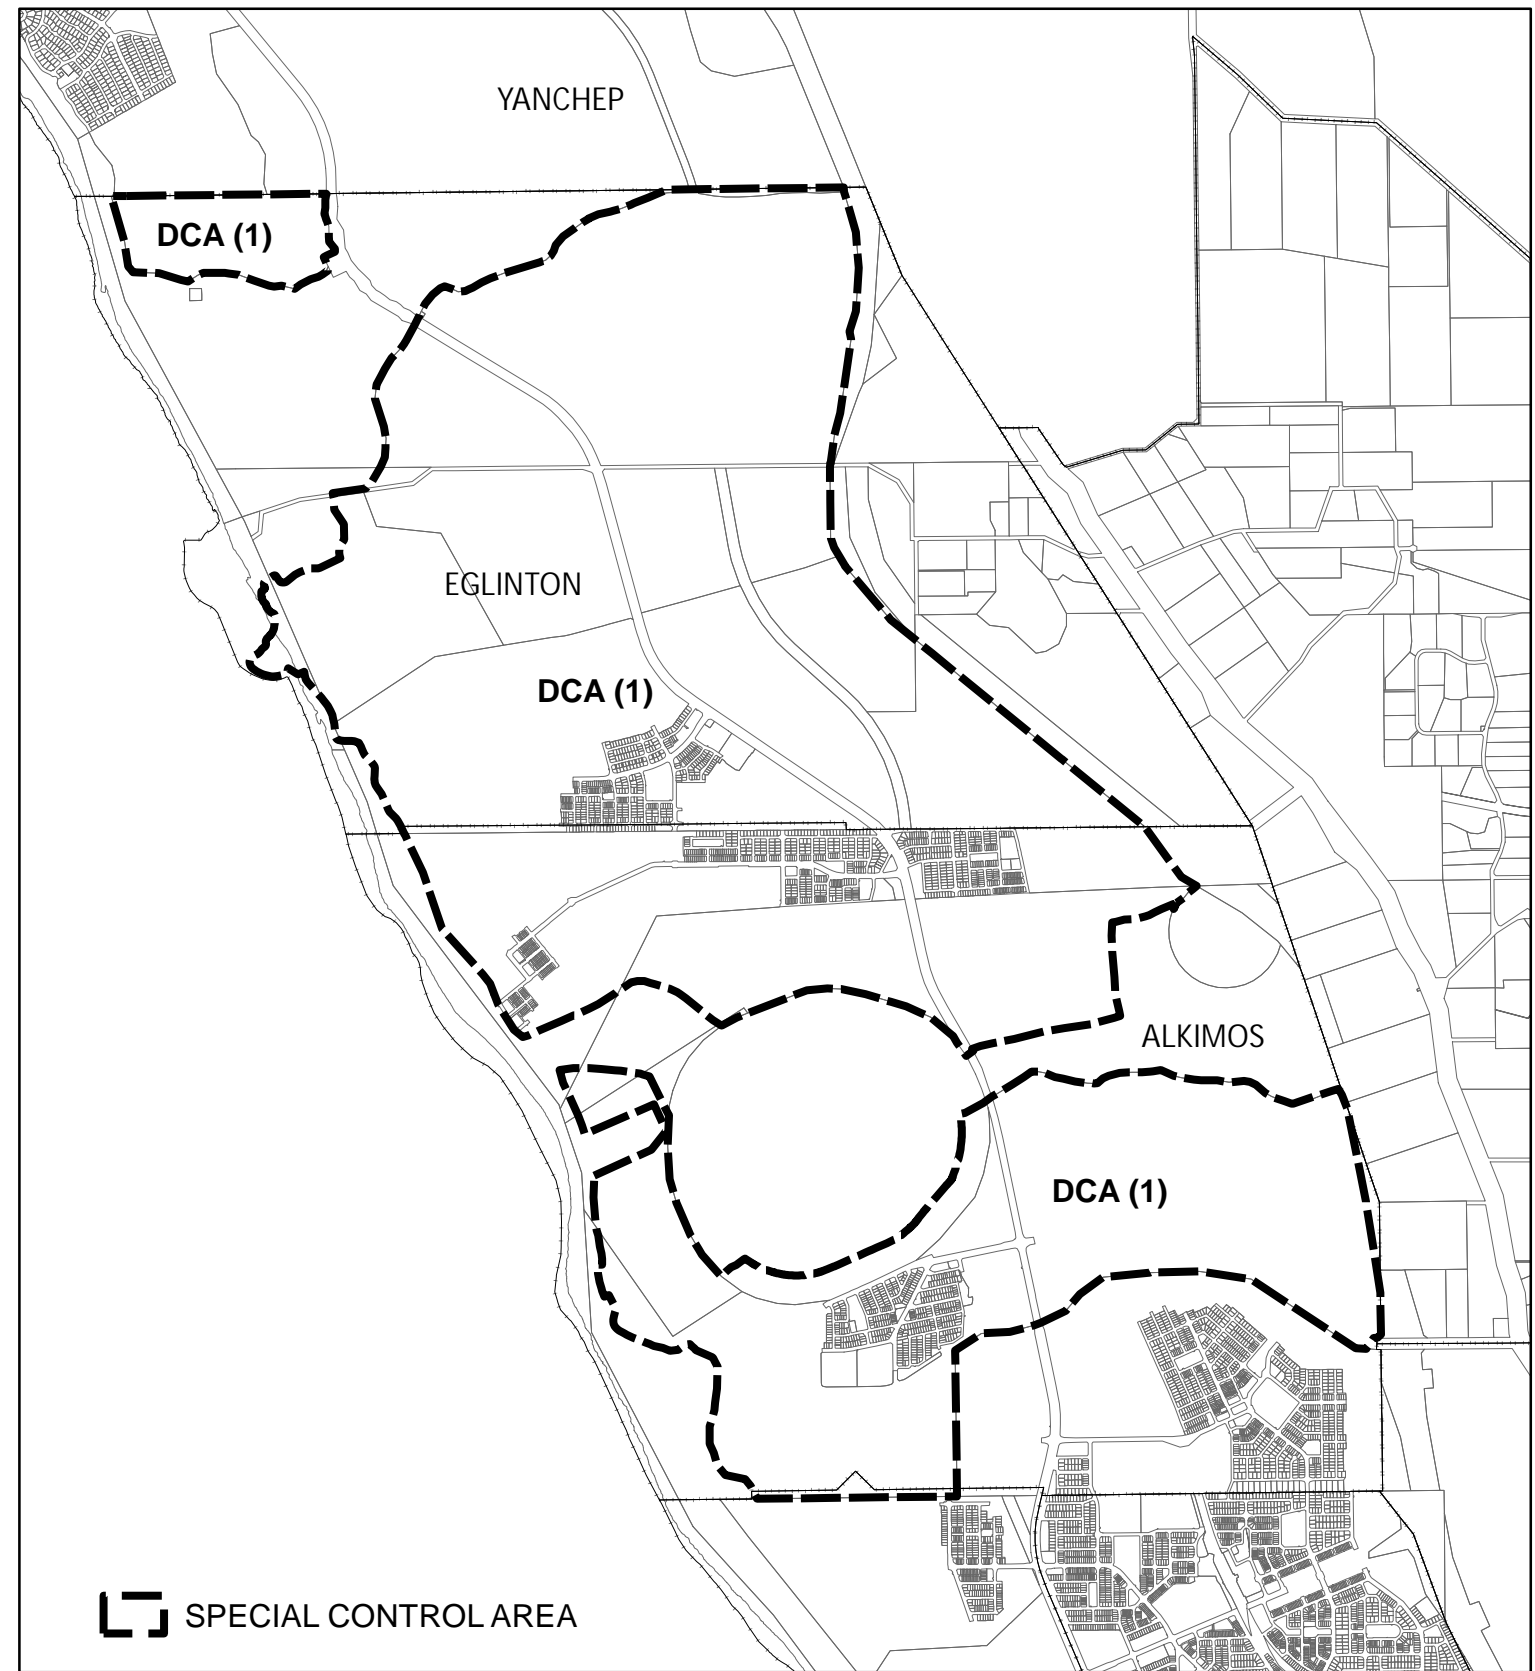

AMENDMENT 122 TO DISTRICT PLANNING SCHEME No.2 - ALKIMOS EGLINTON

Existing

Proposed

LEGEND

METROPOLITAN REGION SCHEME RESERVES

- PARKS & RECREATION
- RAILWAYS
- STATE FORESTS
- WATER CATCHMENT
- CIVIC AND CULTURAL
- WATERWAYS
- PRIMARY REGIONAL ROADS
- OTHER REGIONAL ROADS
- PUBLIC PURPOSE
- HS** HIGH SCHOOL
- WSD** WATER AUTHORITY OF WA

LOCAL SCHEME RESERVES

- PARKS & RECREATION
 - PUBLIC USE
 - HS** HIGH SCHOOL
- DENOTED AS FOLLOWS:

ZONES

- RESIDENTIAL
- BUSINESS
- COMMERCIAL
- SERVICE INDUSTRIAL
- PRIVATE CLUBS & RECREATION
- CENTRE
- URBAN DEVELOPMENT
- INDUSTRIAL DEVELOPMENT
- GENERAL RURAL
- RURAL COMMUNITY
- MARINA