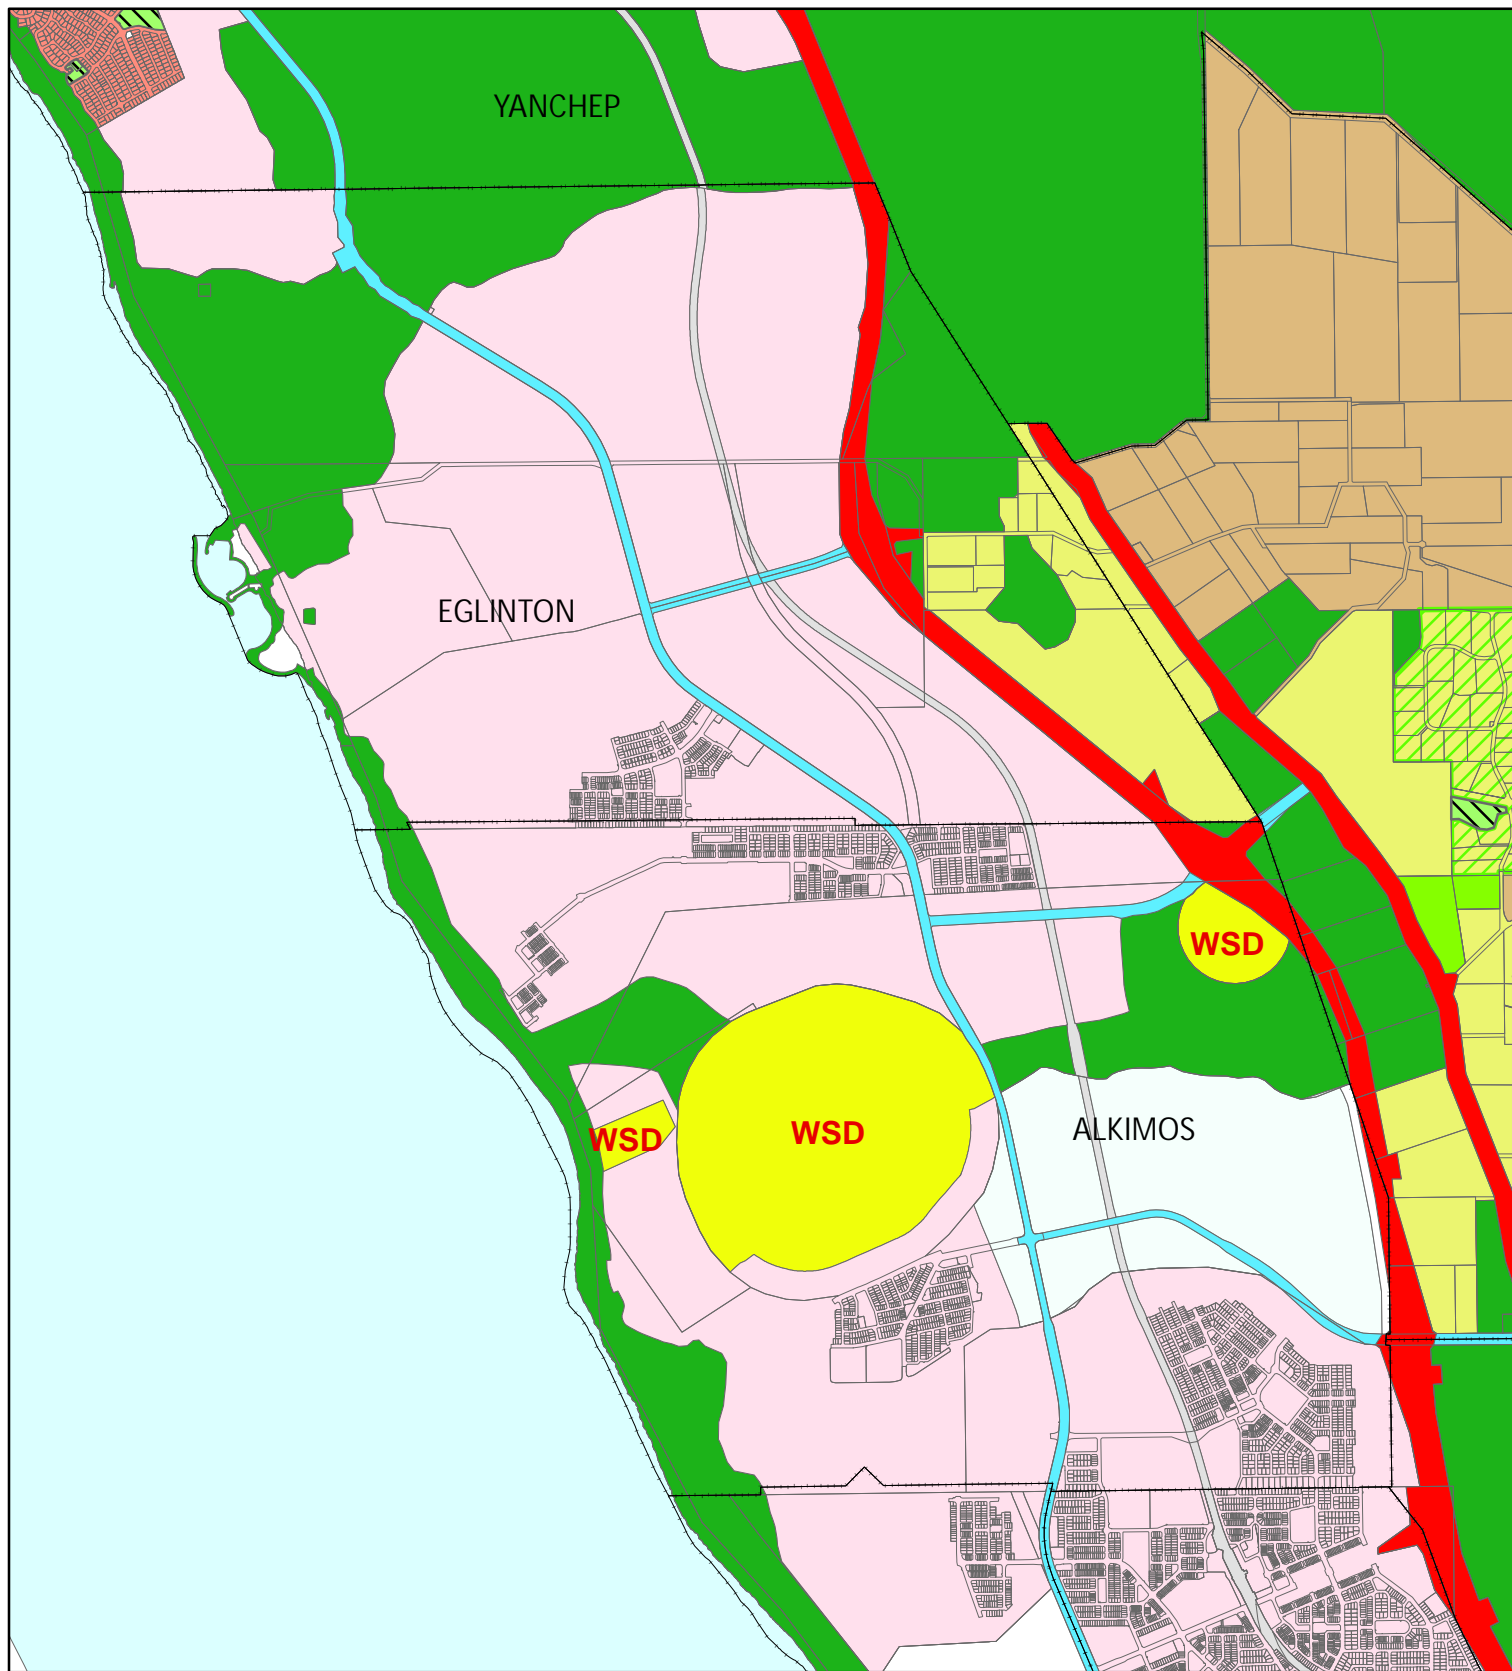

AMENDMENT 122 TO DISTRICT PLANNING SCHEME No.2 - ALKIMOS EGLINTON

Existing

Proposed

LEGEND

METROPOLITAN REGION SCHEME RESERVES

- PARKS & RECREATION
- RAILWAYS
- STATE FORESTS
- WATER CATCHMENT
- CIVIC AND CULTURAL
- WATERWAYS
- PRIMARY REGIONAL ROADS
- OTHER REGIONAL ROADS
- PUBLIC PURPOSE
- HS** HIGH SCHOOL
- WSD** WATER AUTHORITY OF WA

LOCAL SCHEME RESERVES

- PARKS & RECREATION
 - PUBLIC USE
 - HS** HIGH SCHOOL
- DENOTED AS FOLLOWS:

ZONES

- RESIDENTIAL
- BUSINESS
- COMMERCIAL
- SERVICE INDUSTRIAL
- PRIVATE CLUBS & RECREATION
- CENTRE
- URBAN DEVELOPMENT
- INDUSTRIAL DEVELOPMENT
- GENERAL RURAL
- RURAL COMMUNITY
- MARINA