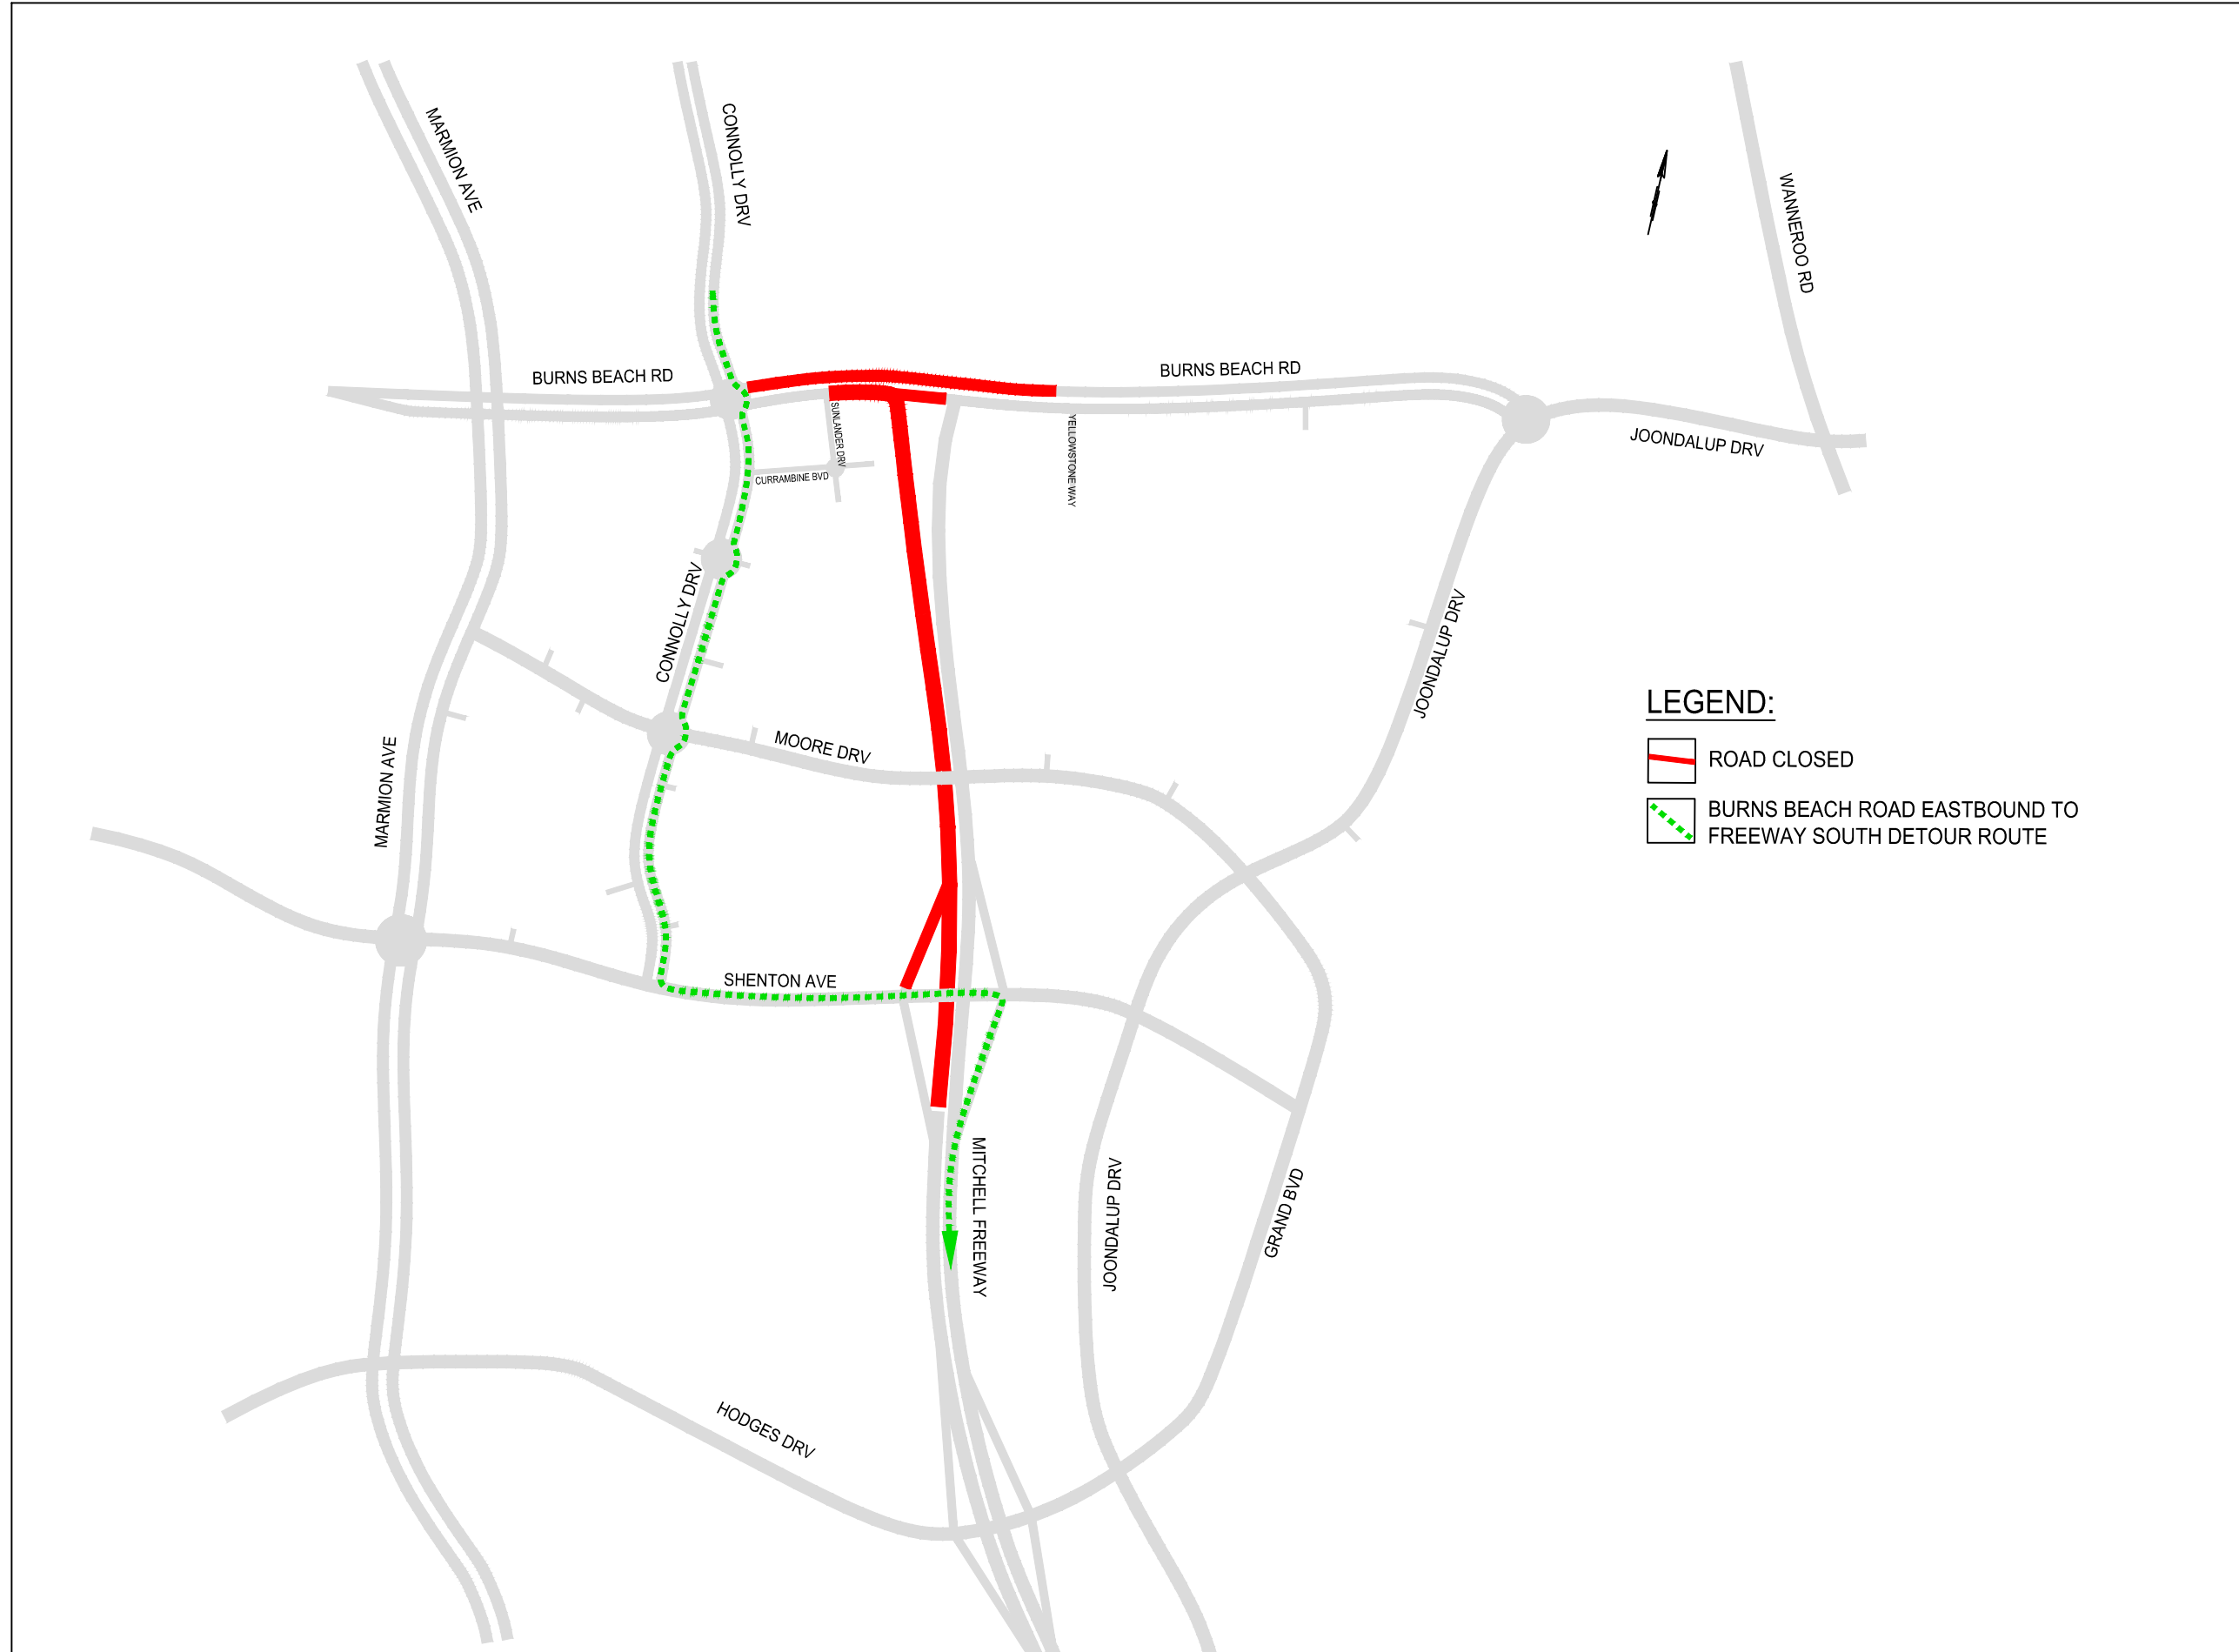

For further road closure information, please call 1800 883 402 or email MFEenquiries@cpbcon.com.au

- **Mitchell Freeway northbound** between Shenton Avenue and Burns Beach Road.
From 9pm Friday 21 April to 5am, Saturday 22 April
- **Burns Beach Road eastbound** between Connolly Drive and the Mitchell Freeway southbound on-ramp.
From 8pm Friday 21 April to 5am Monday 24 April
- **Burns Beach Road westbound** between the Mitchell Freeway southbound on-ramp and Mitchell Freeway northbound off-ramp.
From 7pm Friday 21 April to 5am, Monday 24 April

Road users are encouraged to plan their journey and allow extra time to reach their destination.

Signage will be in place to guide road users through the detours.

Australian Government

BUILDING OUR FUTURE

BURNS BEACH ROAD & FREEWAY NORTH CLOSURE

BURNS BEACH ROAD ALTERNATE ROUTES

BURNS BEACH ROAD & FREEWAY NORTH CLOSURE

BURNS BEACH ROAD EASTBOUND DETOUR

BURNS BEACH ROAD & FREEWAY NORTH CLOSURE

BURNS BEACH ROAD EASTBOUND TO FREEWAY SOUTH DETOUR

BURNS BEACH ROAD & FREEWAY NORTH CLOSURE

BURNS BEACH ROAD WESTBOUND DETOUR