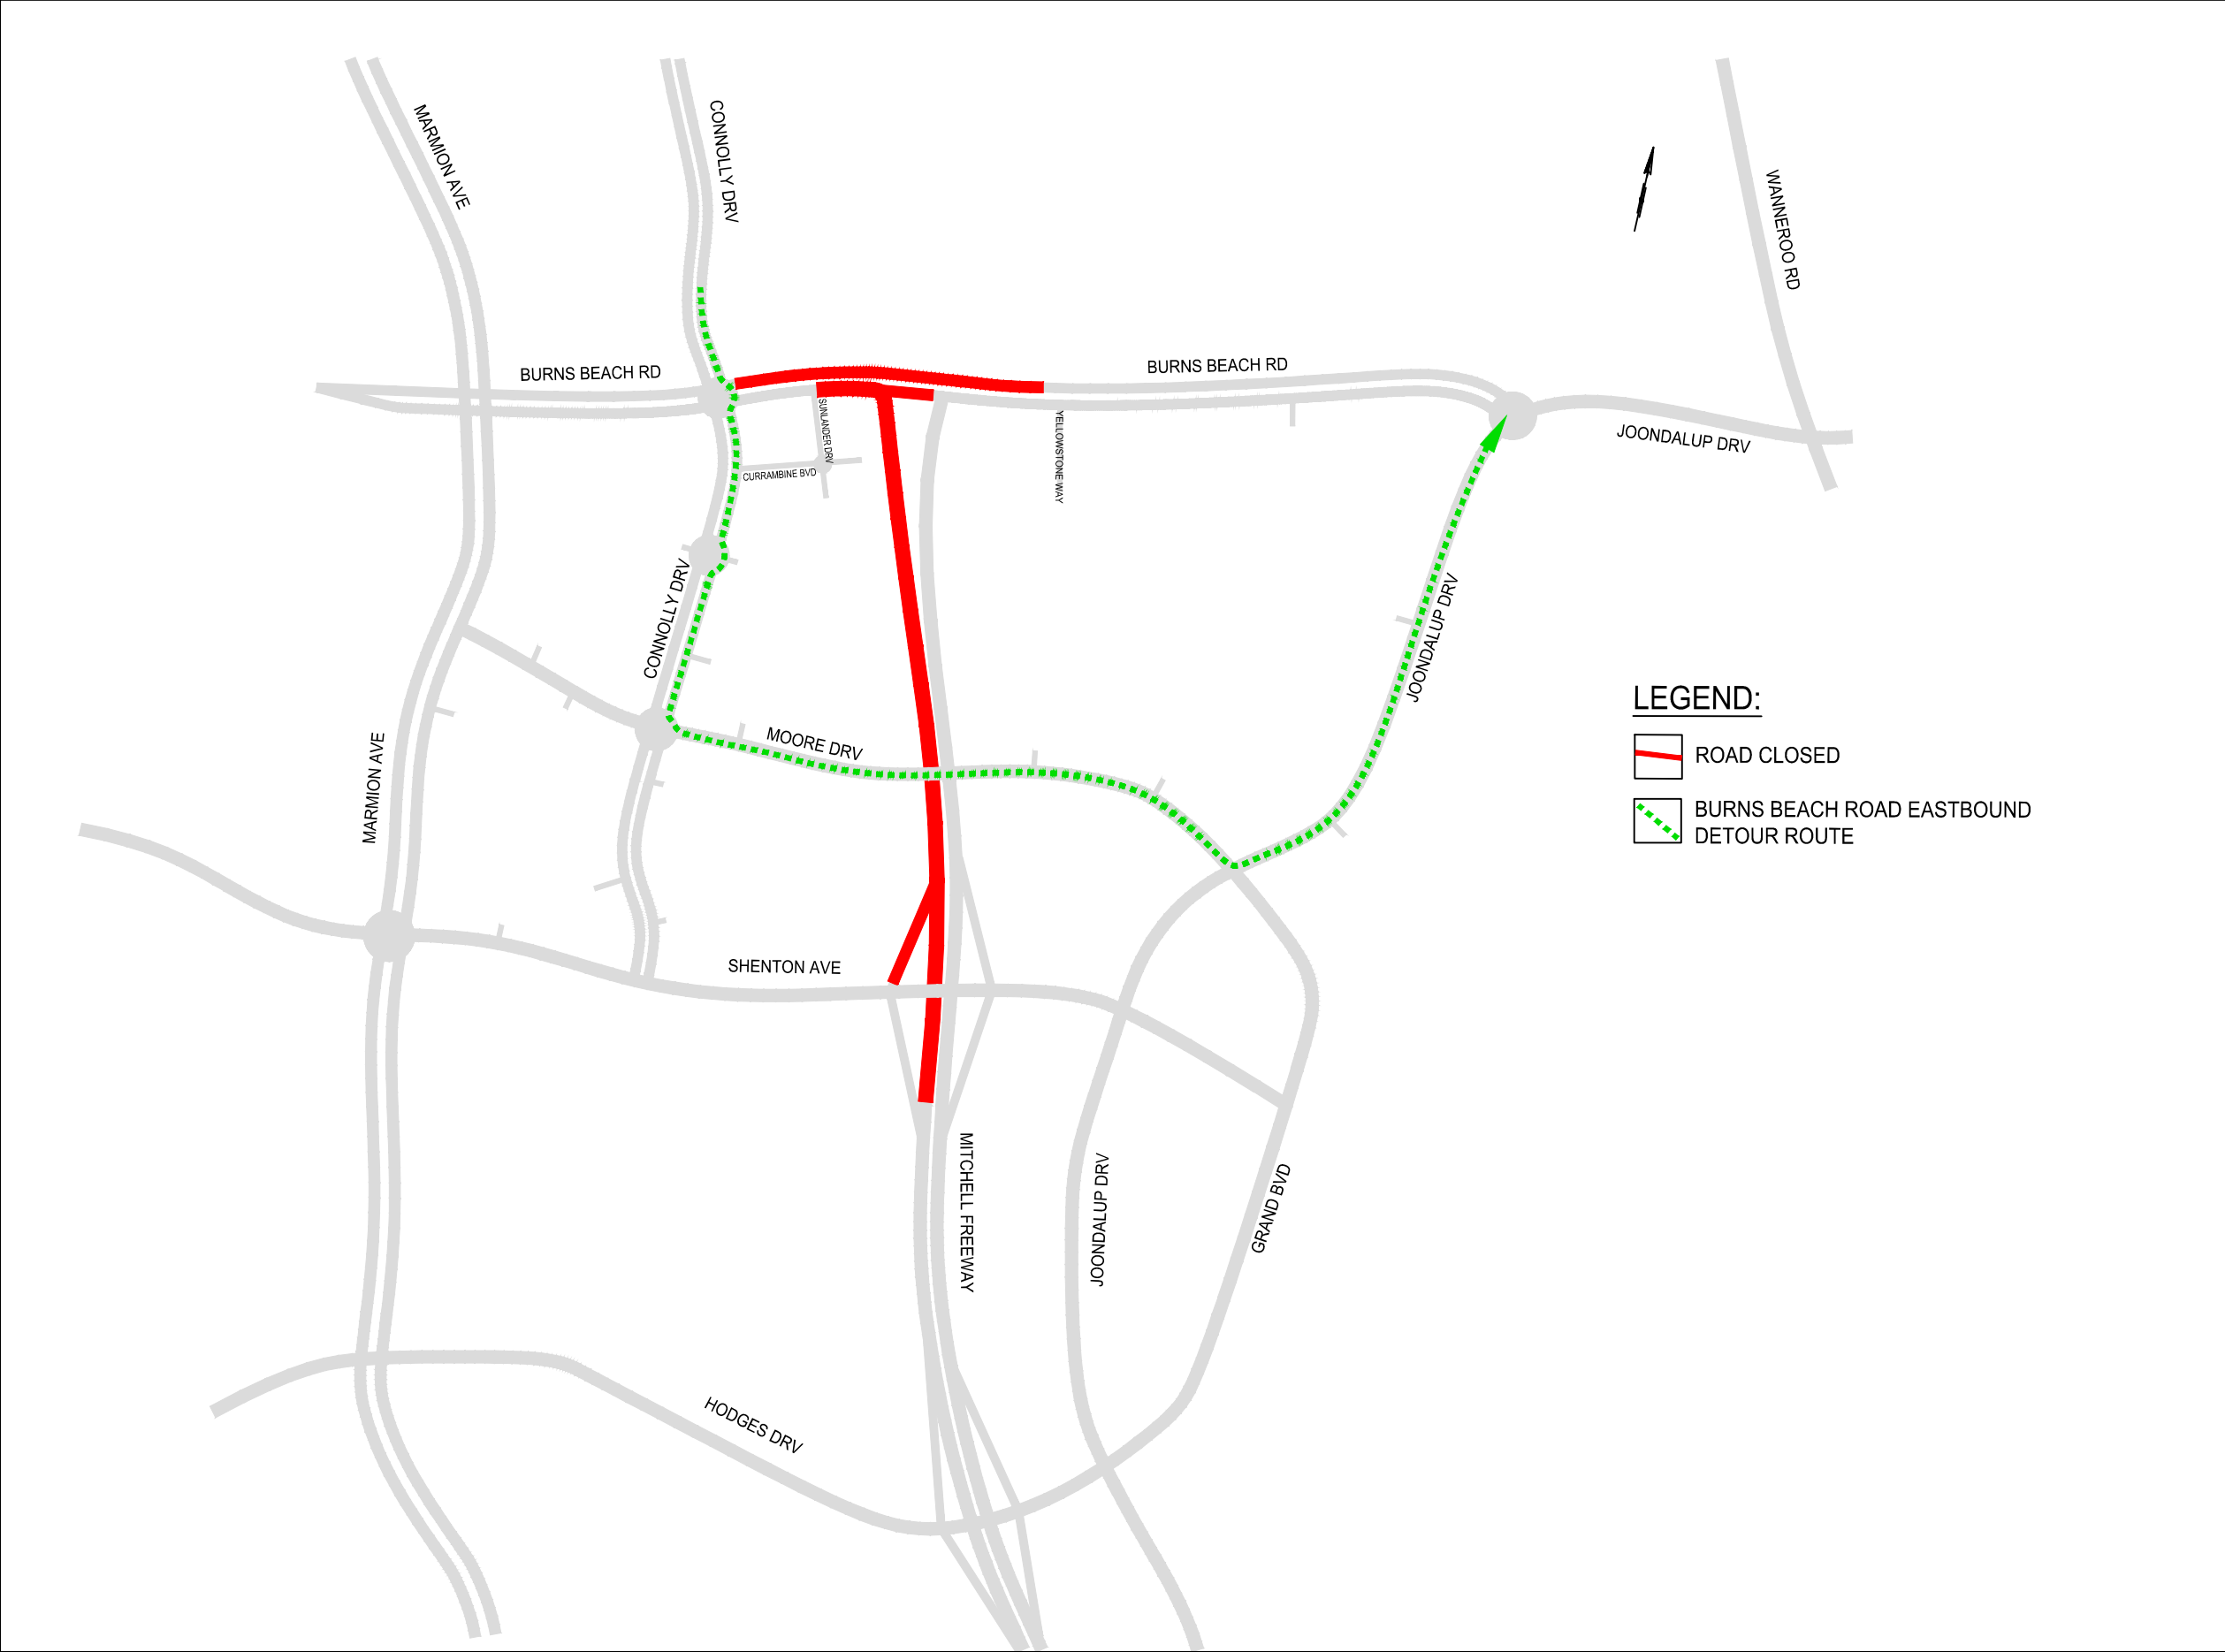

For further road closure information, please call 1800 883 402 or email MFEenquiries@cpbcon.com.au

- **Mitchell Freeway northbound** between Shenton Avenue and Burns Beach Road.
From 9pm Friday 21 April to 5am, Saturday 22 April
- **Burns Beach Road eastbound** between Connolly Drive and the Mitchell Freeway southbound on-ramp.
From 8pm Friday 21 April to 5am Monday 24 April
- **Burns Beach Road westbound** between the Mitchell Freeway southbound on-ramp and Mitchell Freeway northbound off-ramp.
From 7pm Friday 21 April to 5am, Monday 24 April

Road users are encouraged to plan their journey and allow extra time to reach their destination.

Signage will be in place to guide road users through the detours.

Australian Government

BUILDING OUR FUTURE

BURNS BEACH ROAD & FREEWAY NORTH CLOSURE

BURNS BEACH ROAD ALTERNATE ROUTES

BURNS BEACH ROAD & FREEWAY NORTH CLOSURE

BURNS BEACH ROAD EASTBOUND DETOUR

BURNS BEACH ROAD & FREEWAY NORTH CLOSURE

BURNS BEACH ROAD EASTBOUND TO FREEWAY SOUTH DETOUR

BURNS BEACH ROAD & FREEWAY NORTH CLOSURE

BURNS BEACH ROAD WESTBOUND DETOUR