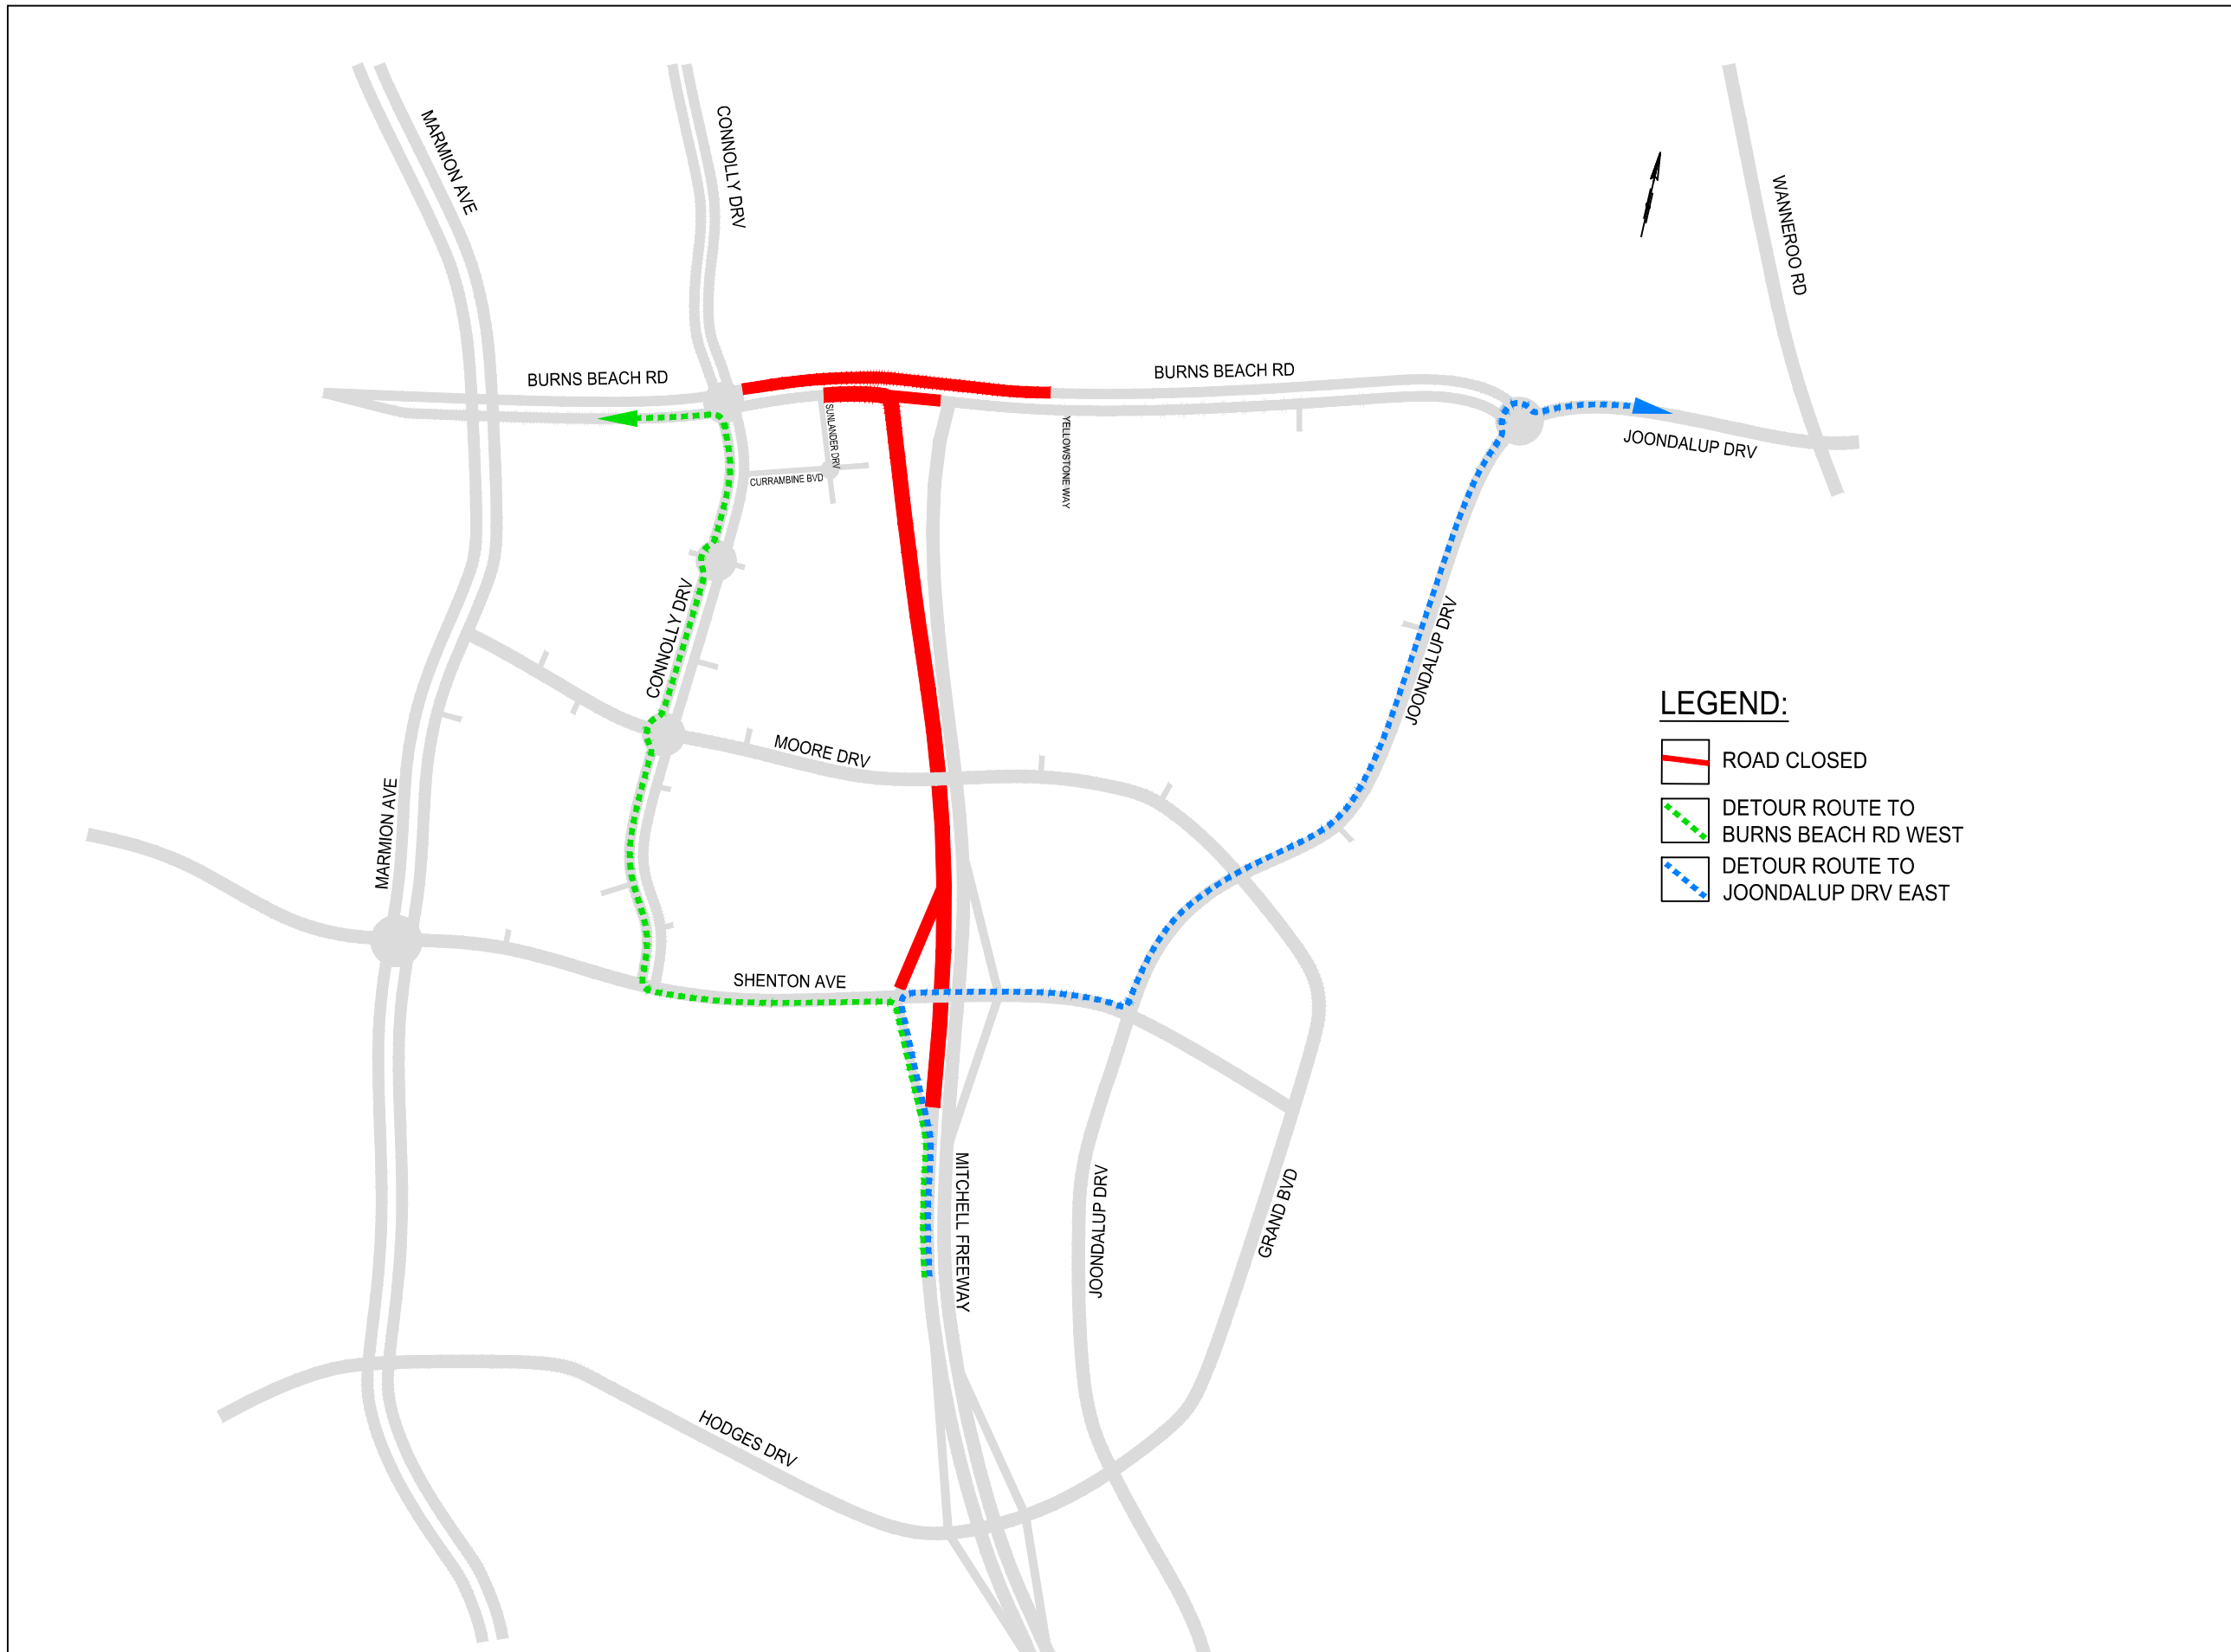

For further road closure information, please call 1800 883 402 or email MFEenquiries@cpbcon.com.au

- **Mitchell Freeway northbound** between Shenton Avenue and Burns Beach Road.
From 9pm Friday 21 April to 5am, Saturday 22 April
- **Burns Beach Road eastbound** between Connolly Drive and the Mitchell Freeway southbound on-ramp.
From 8pm Friday 21 April to 5am Monday 24 April
- **Burns Beach Road westbound** between the Mitchell Freeway southbound on-ramp and Mitchell Freeway northbound off-ramp.
From 7pm Friday 21 April to 5am, Monday 24 April

Road users are encouraged to plan their journey and allow extra time to reach their destination.

Signage will be in place to guide road users through the detours.

Australian Government

BUILDING OUR FUTURE

BURNS BEACH ROAD & FREEWAY NORTH CLOSURE

BURNS BEACH ROAD ALTERNATE ROUTES

BURNS BEACH ROAD & FREEWAY NORTH CLOSURE

BURNS BEACH ROAD EASTBOUND DETOUR

BURNS BEACH ROAD & FREEWAY NORTH CLOSURE

BURNS BEACH ROAD EASTBOUND TO FREEWAY SOUTH DETOUR

BURNS BEACH ROAD & FREEWAY NORTH CLOSURE

BURNS BEACH ROAD WESTBOUND DETOUR