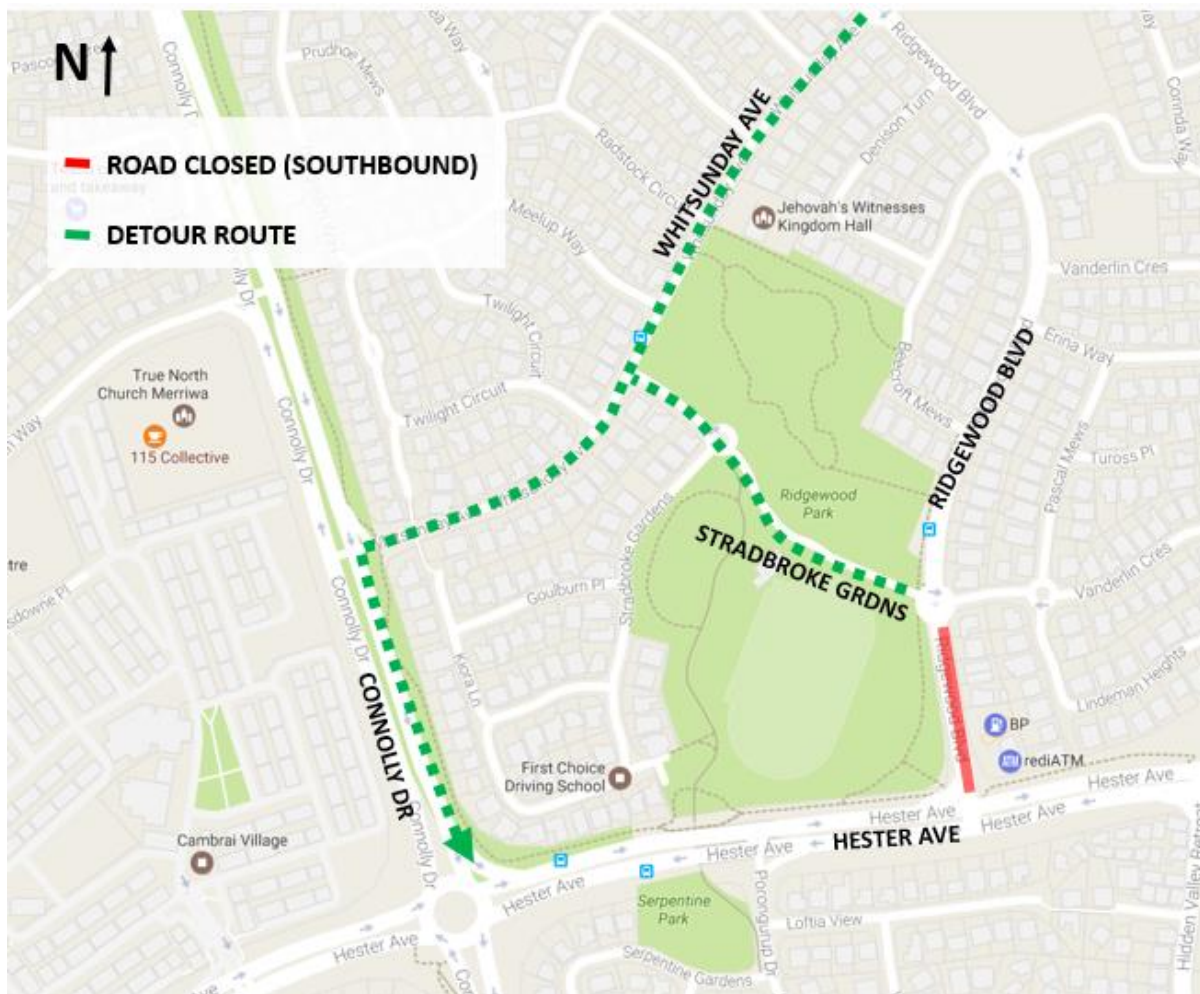

ROAD CLOSURE

Ridgewood Boulevard between Vanderlin Crescent and Hester Avenue

Ridgewood Boulevard southbound will be closed between Vanderlin Crescent and Hester Avenue from **7pm on Monday 12 June to 5am on Tuesday 13 June** (weather permitting).

Ridgewood Boulevard northbound will remain open.

Traffic controllers will be in place to provide access to properties between Vanderlin Crescent and Hester Avenue.

The closure is required to facilitate resurfacing works.

Please refer to the enclosed diagram for the suggested detour routes.

Signage will be in place to guide road users.

CONTACT US

For all enquiries please call 1800 883 402 or email MFEenquiries@cpbcon.com.au.

Australian Government

BUILDING OUR FUTURE