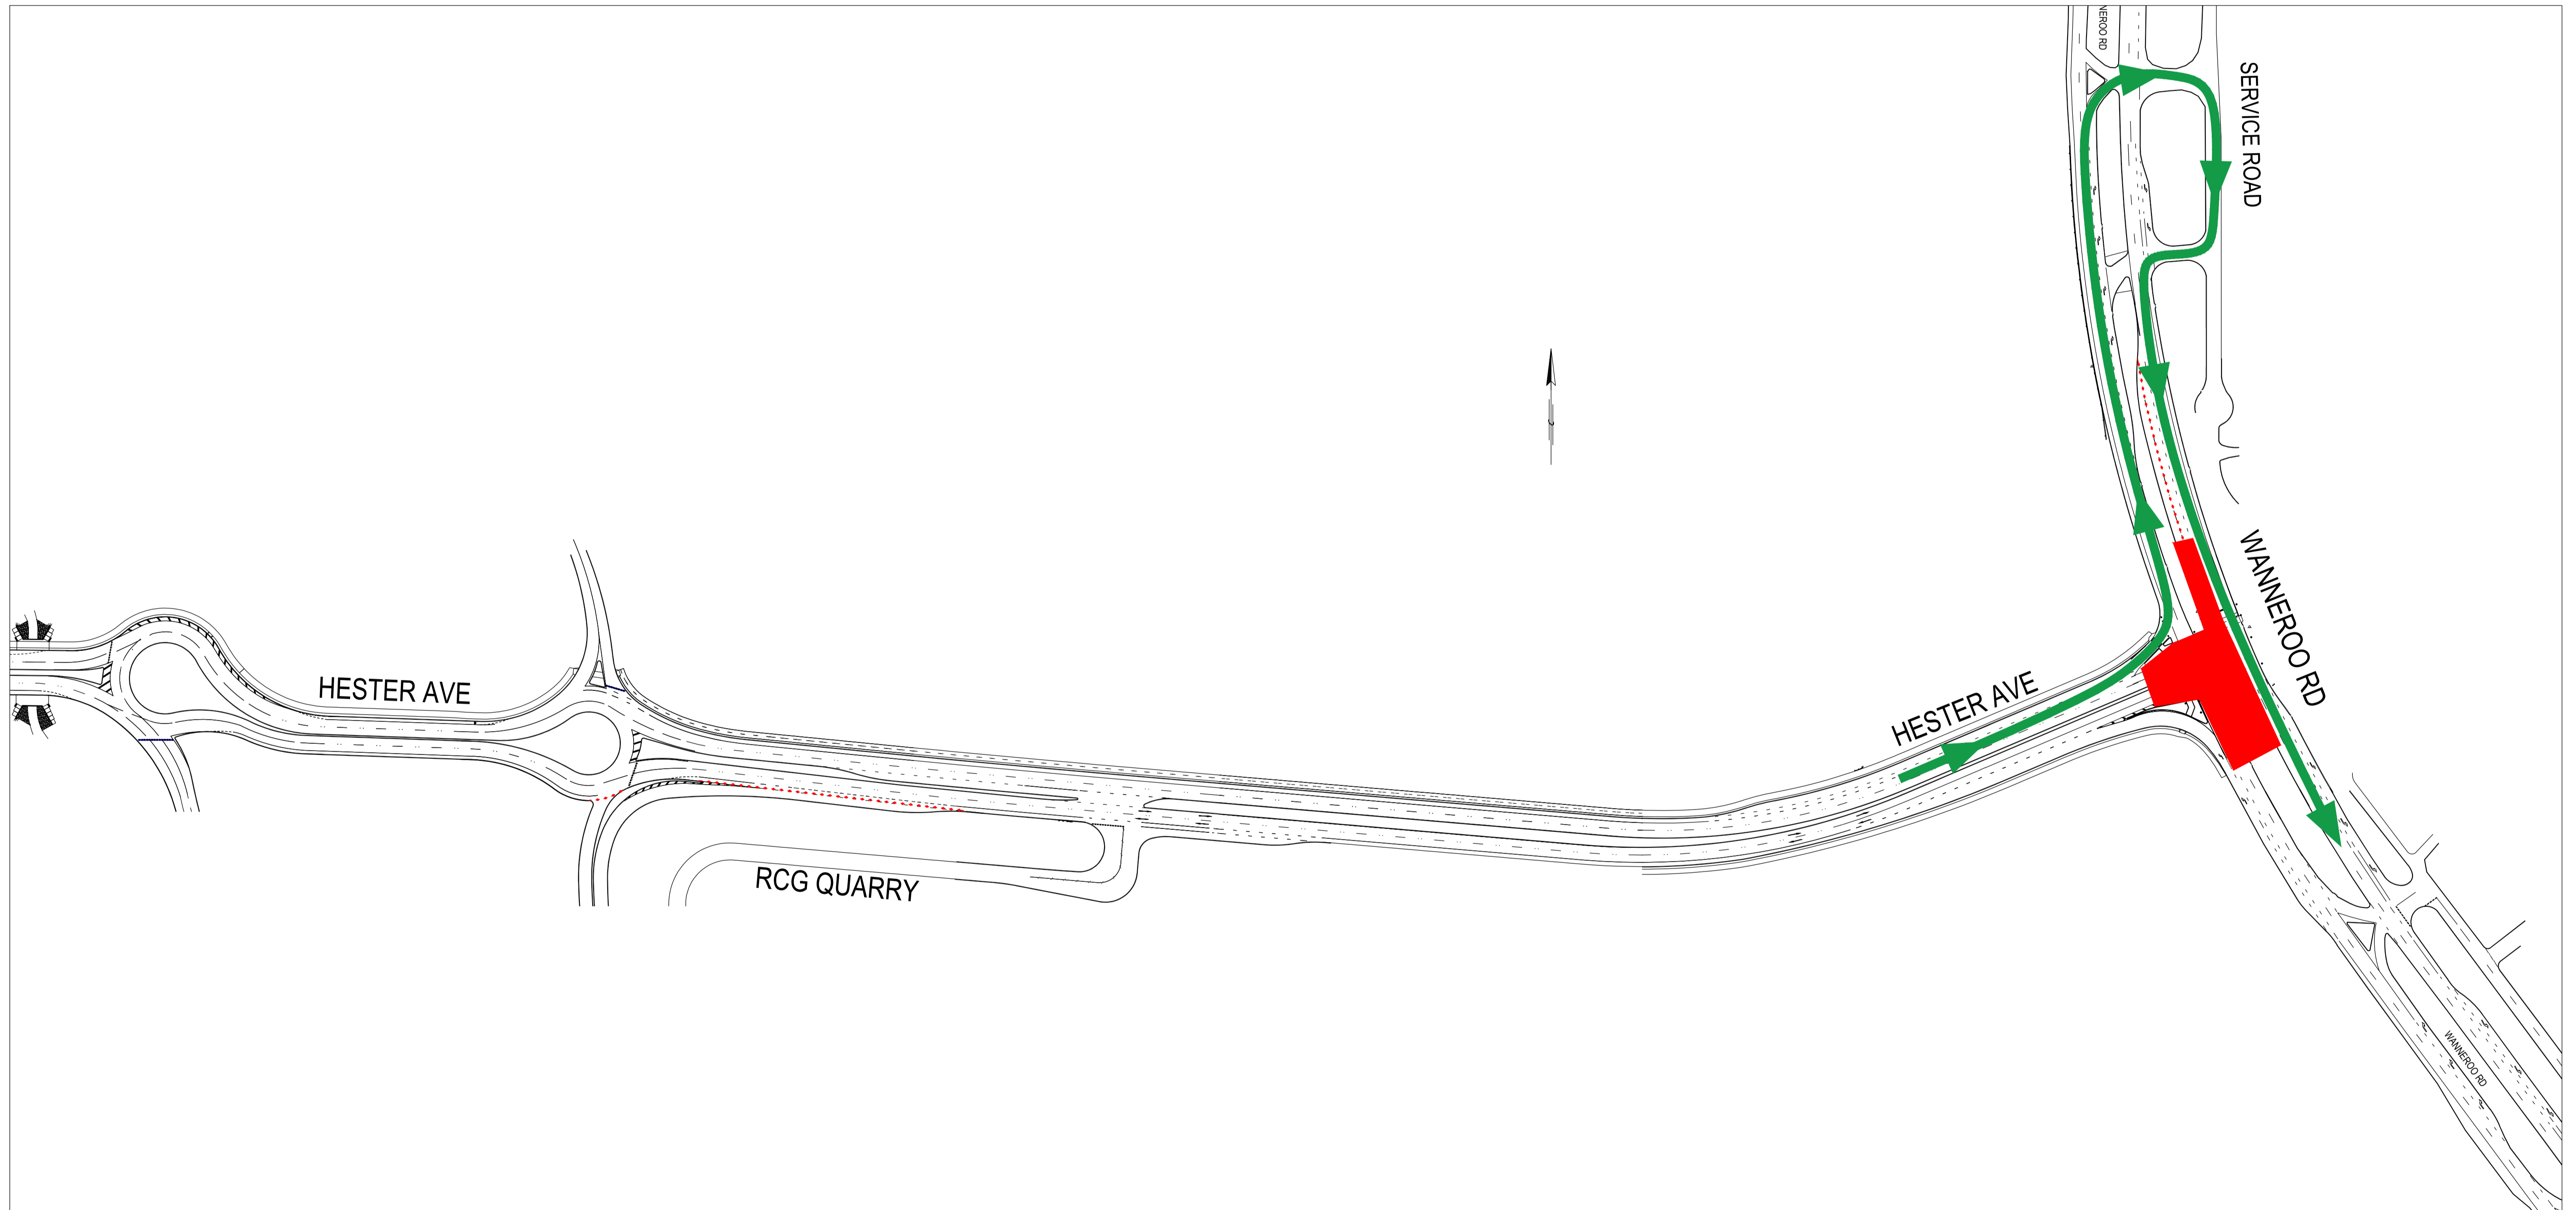

VARIOUS CLOSURES

Hester Avenue / Wanneroo Road Intersection, Neerabup

The following movements at the **Hester Avenue/Wanneroo Road intersection** will be closed from **3 to 5 July** between **7pm and 5am** nightly:

- a) Right turn from Wanneroo Road southbound to Hester Avenue;
- b) Right turn from Hester Avenue to Wanneroo Road southbound
- c) Wanneroo Road northbound through movements.

Please refer to the enclosed diagrams for the closure locations and suggested detour routes.

Signage will be in place to guide road users.

The closures are required to facilitate asphaltting works.

Should inclement weather be incurred, the closures will be rescheduled. Updated information will be available on the Main Roads website should the closures be rescheduled.

WANNEROO RD SOUTHBOUND TO HESTER AVE

WANNEROO RD / HESTER AVE INTERSECTION CLOSURE

DETOUR ROUTE

HESTER AVE EASTBOUND DETOUR TO WANNEROO RD SOUTH

WANNEROO RD / HESTER AVE INTERSECTION CLOSURE

DETOUR ROUTE

WANNEROO RD NORTHBOUND DETOUR