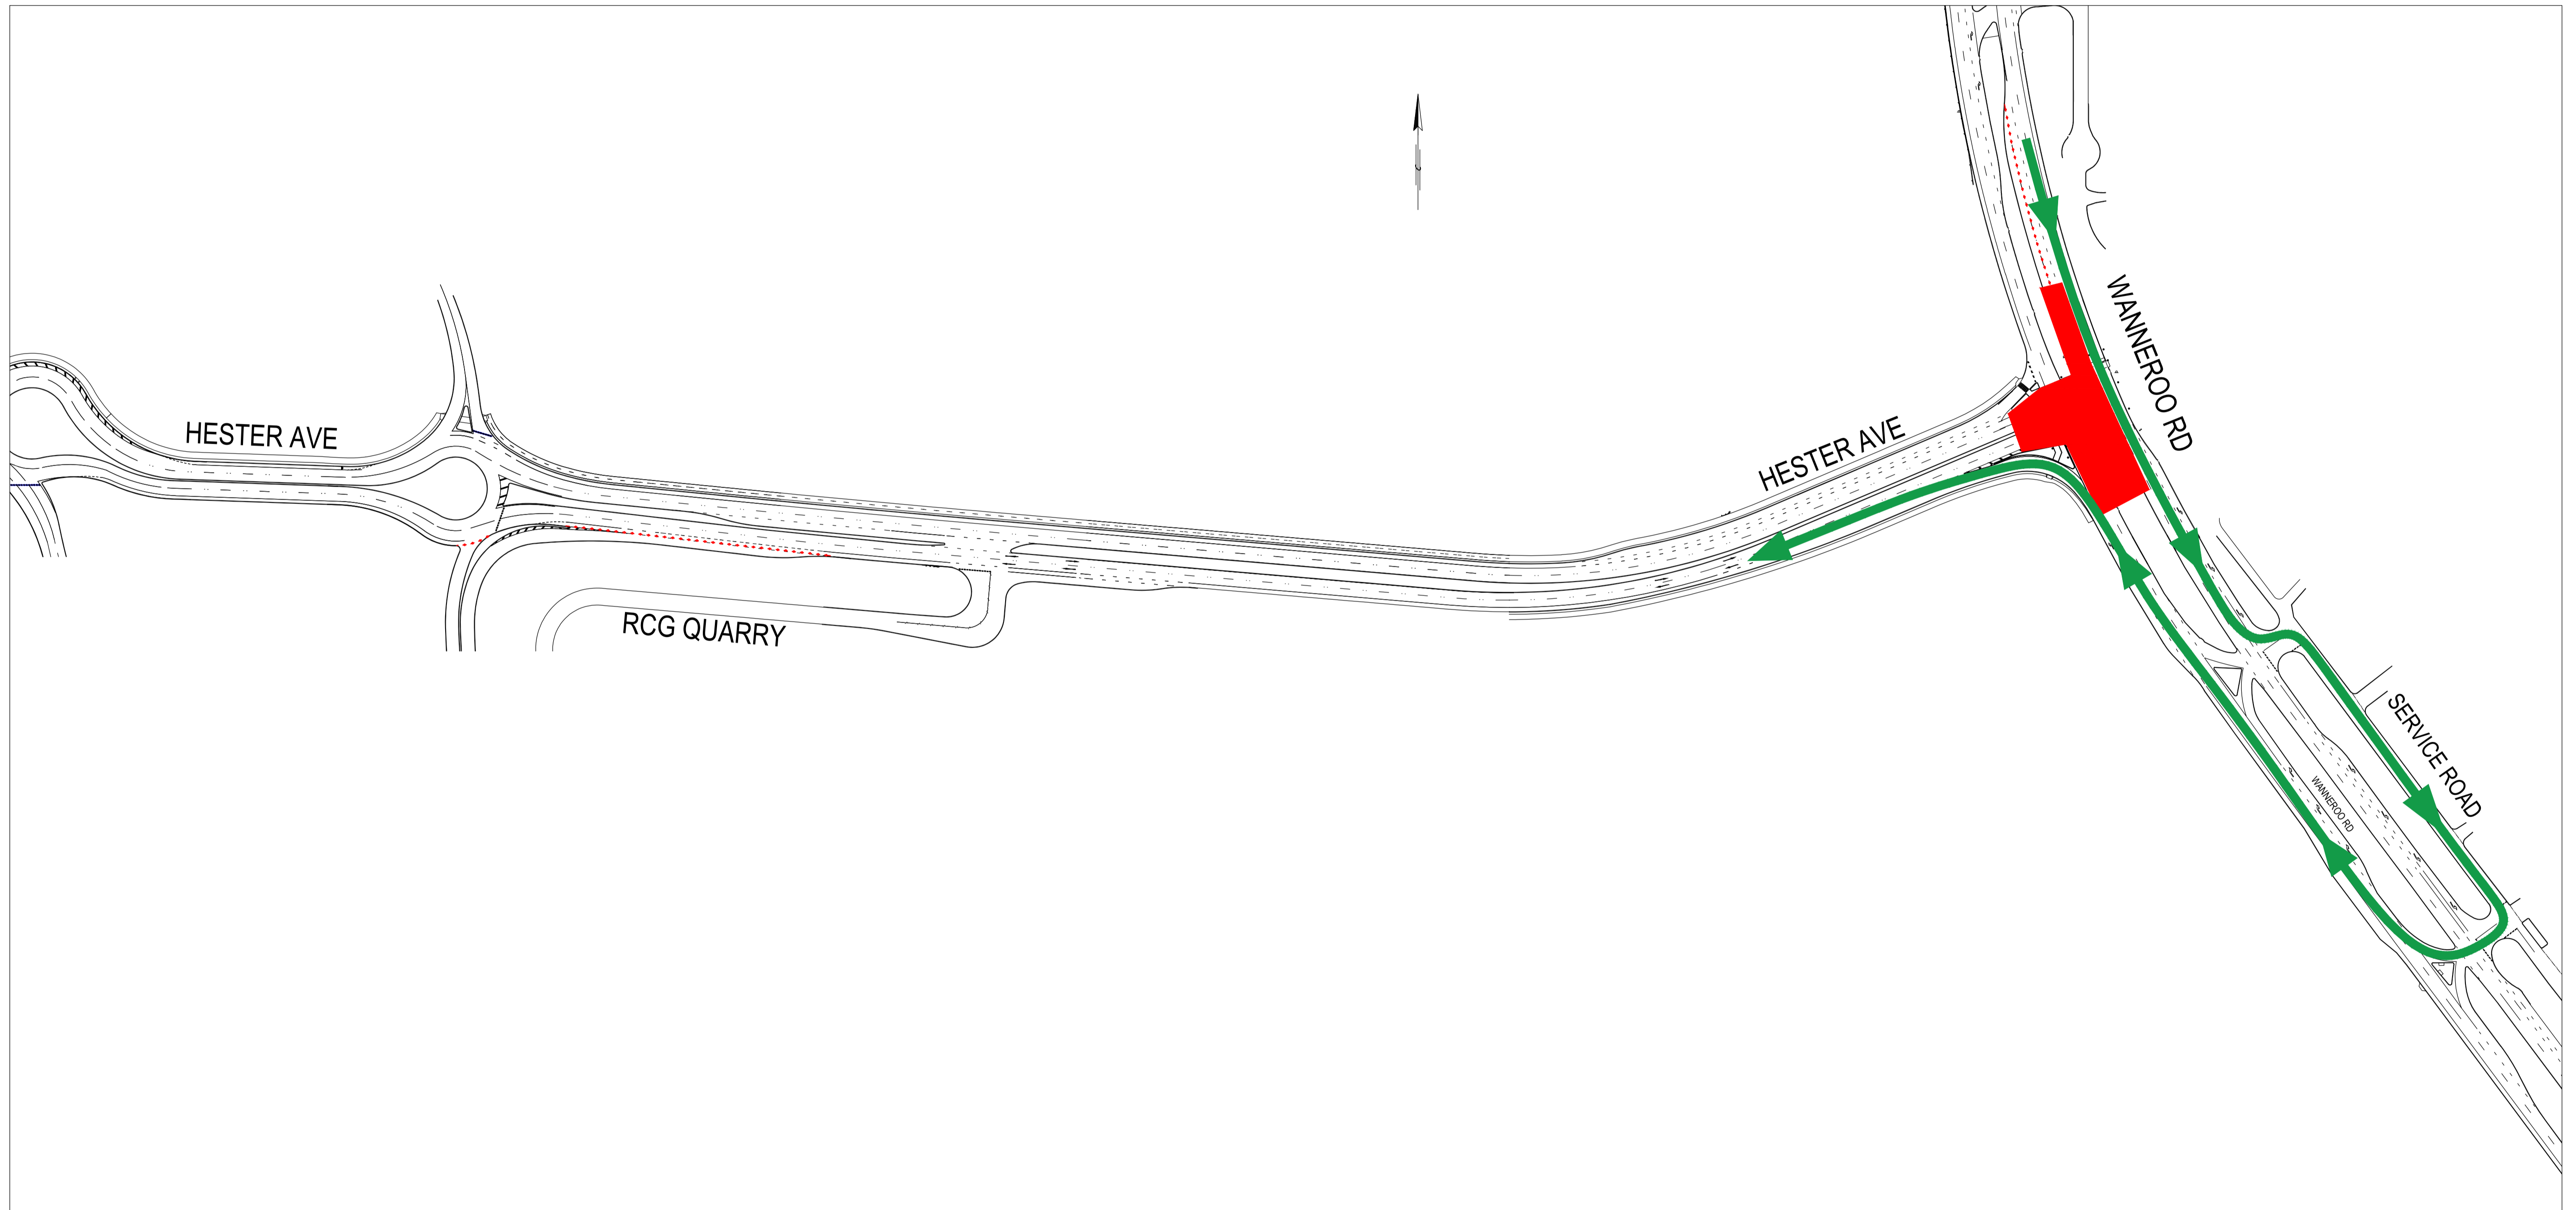

VARIOUS CLOSURES

Hester Avenue / Wanneroo Road Intersection, Neerabup

The following movements at the **Hester Avenue/Wanneroo Road intersection** will be closed from **3 to 5 July** between **7pm and 5am** nightly:

- a) Right turn from Wanneroo Road southbound to Hester Avenue;
- b) Right turn from Hester Avenue to Wanneroo Road southbound
- c) Wanneroo Road northbound through movements.

Please refer to the enclosed diagrams for the closure locations and suggested detour routes.

Signage will be in place to guide road users.

The closures are required to facilitate asphaltting works.

Should inclement weather be incurred, the closures will be rescheduled. Updated information will be available on the Main Roads website should the closures be rescheduled.

WANNEROO RD SOUTHBOUND TO HESTER AVE

WANNEROO RD / HESTER AVE INTERSECTION CLOSURE

DETOUR ROUTE

HESTER AVE EASTBOUND DETOUR TO WANNEROO RD SOUTH

WANNEROO RD / HESTER AVE INTERSECTION CLOSURE

DETOUR ROUTE

WANNEROO RD NORTHBOUND DETOUR