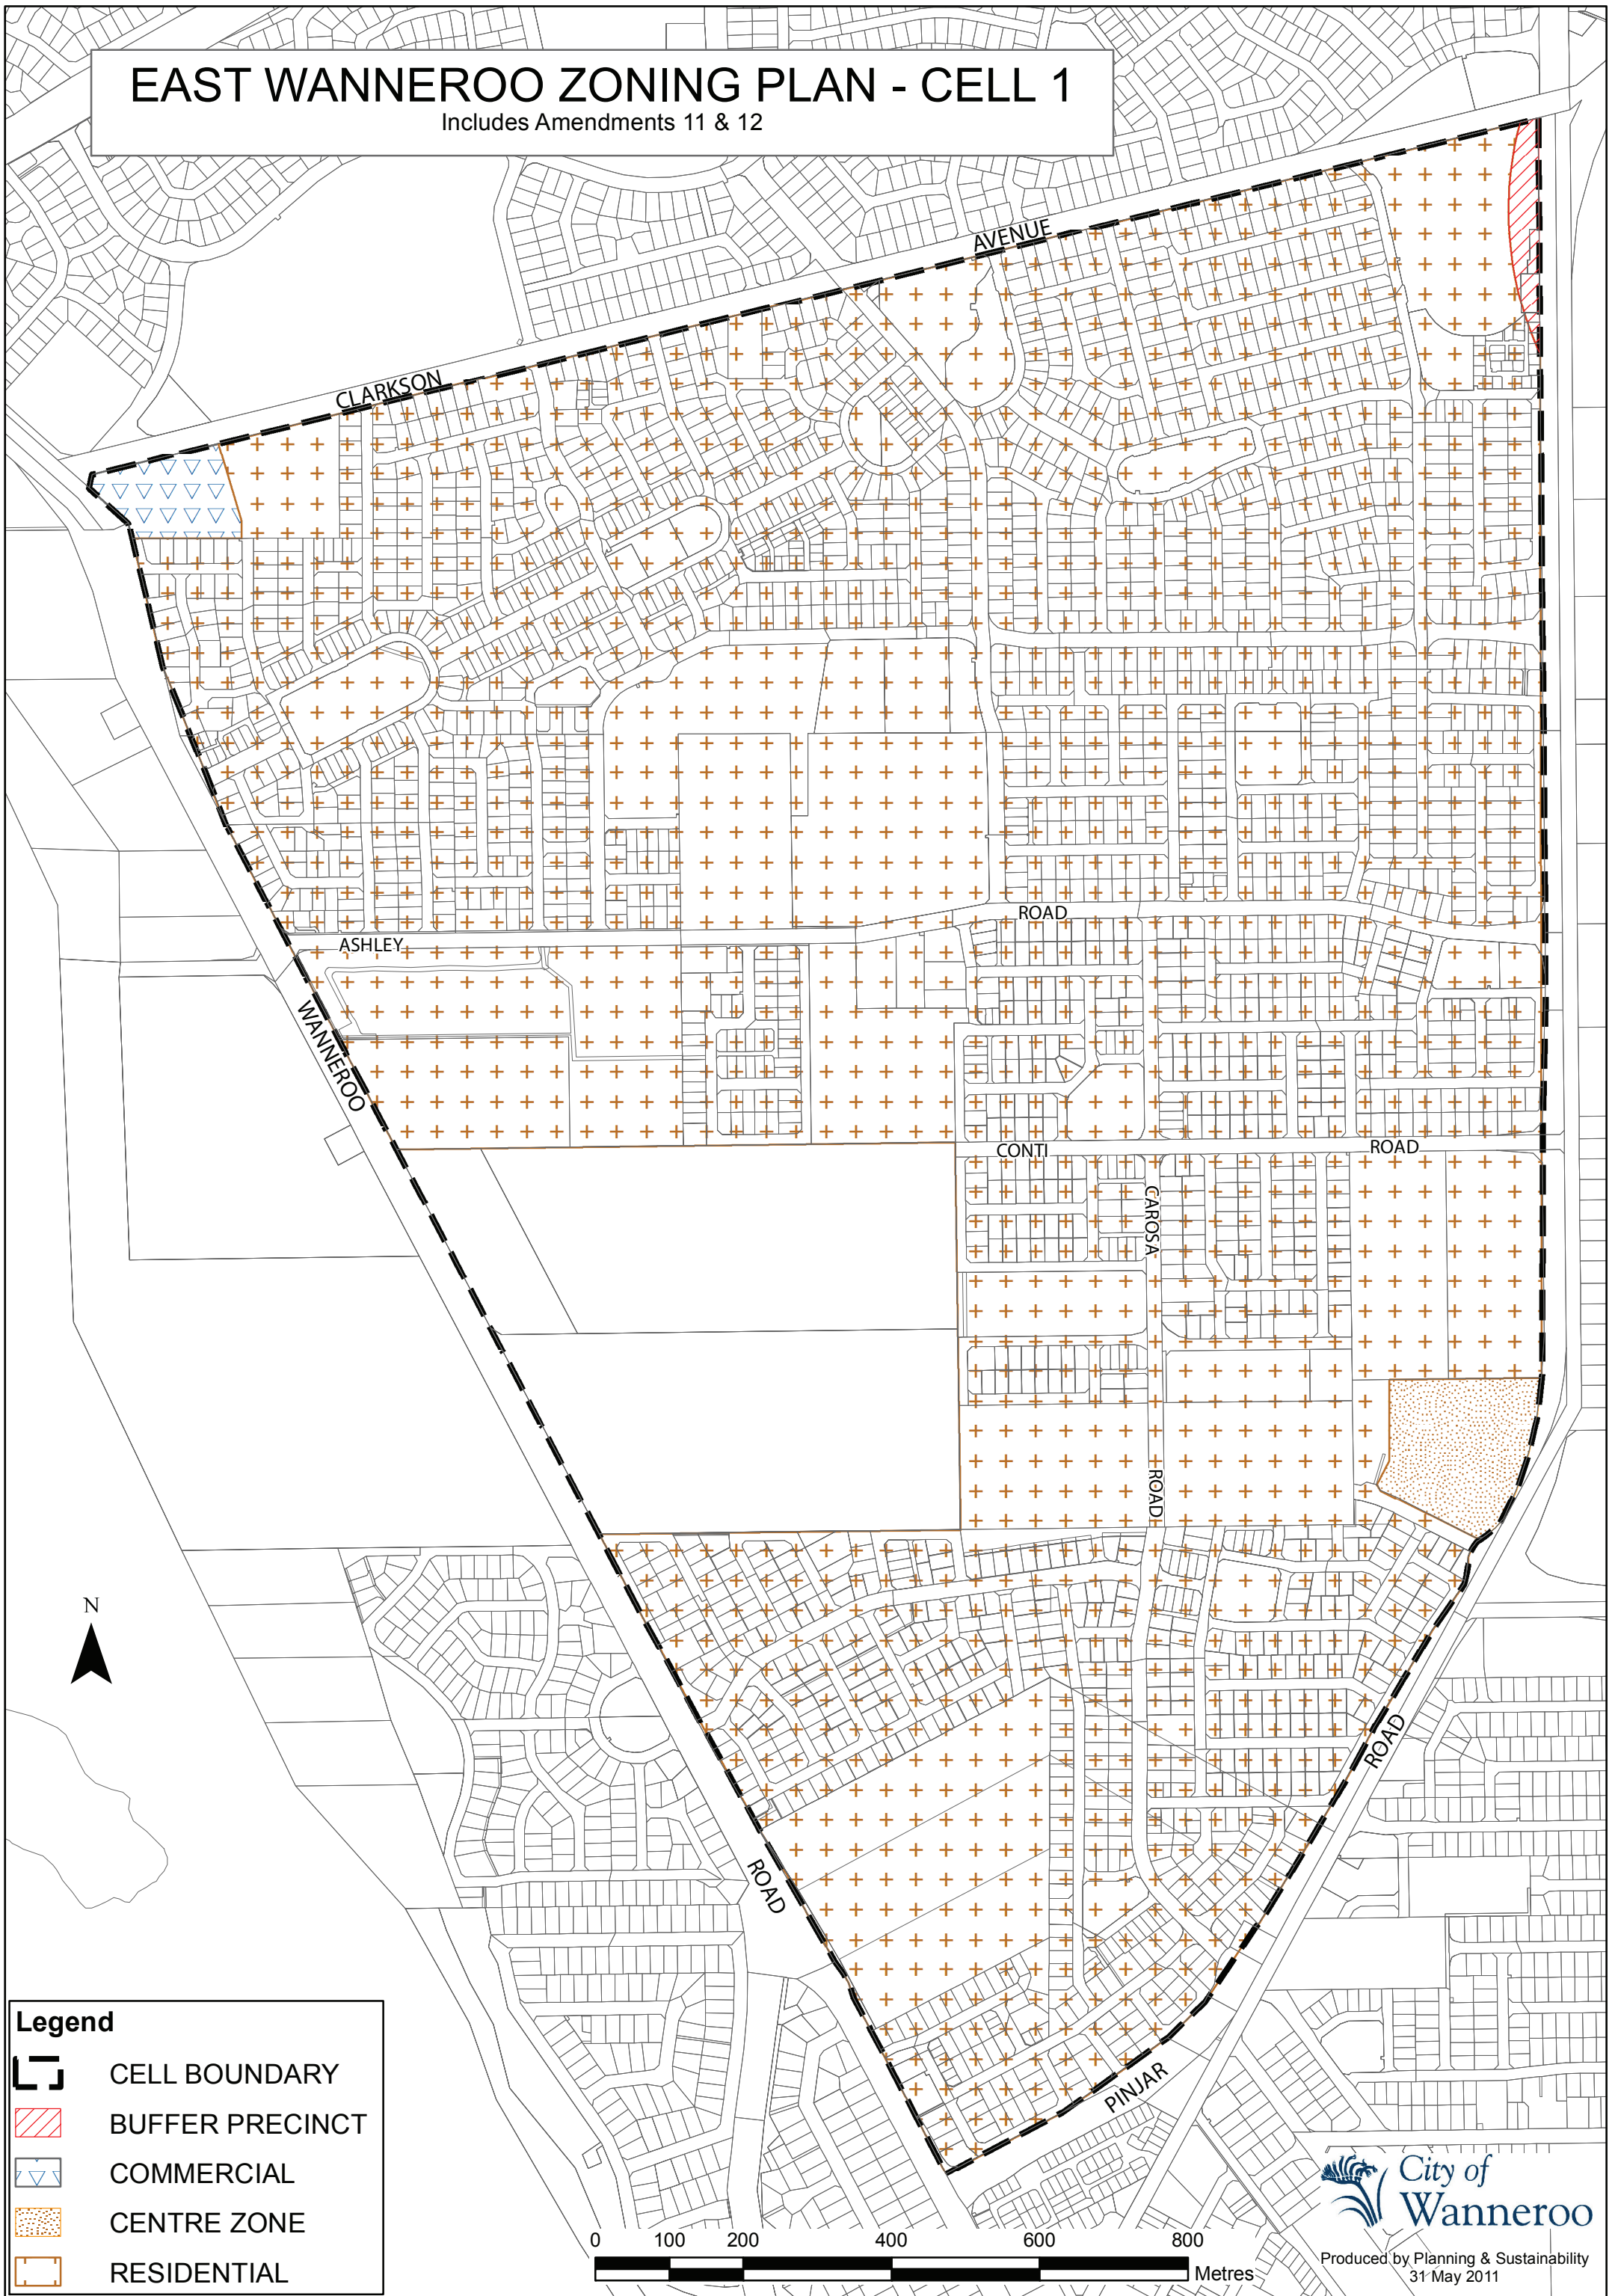

# EAST WANNEROO ZONING PLAN - CELL 1

Includes Amendments 11 & 12

**Legend**

- CELL BOUNDARY
- BUFFER PRECINCT
- COMMERCIAL
- CENTRE ZONE
- RESIDENTIAL