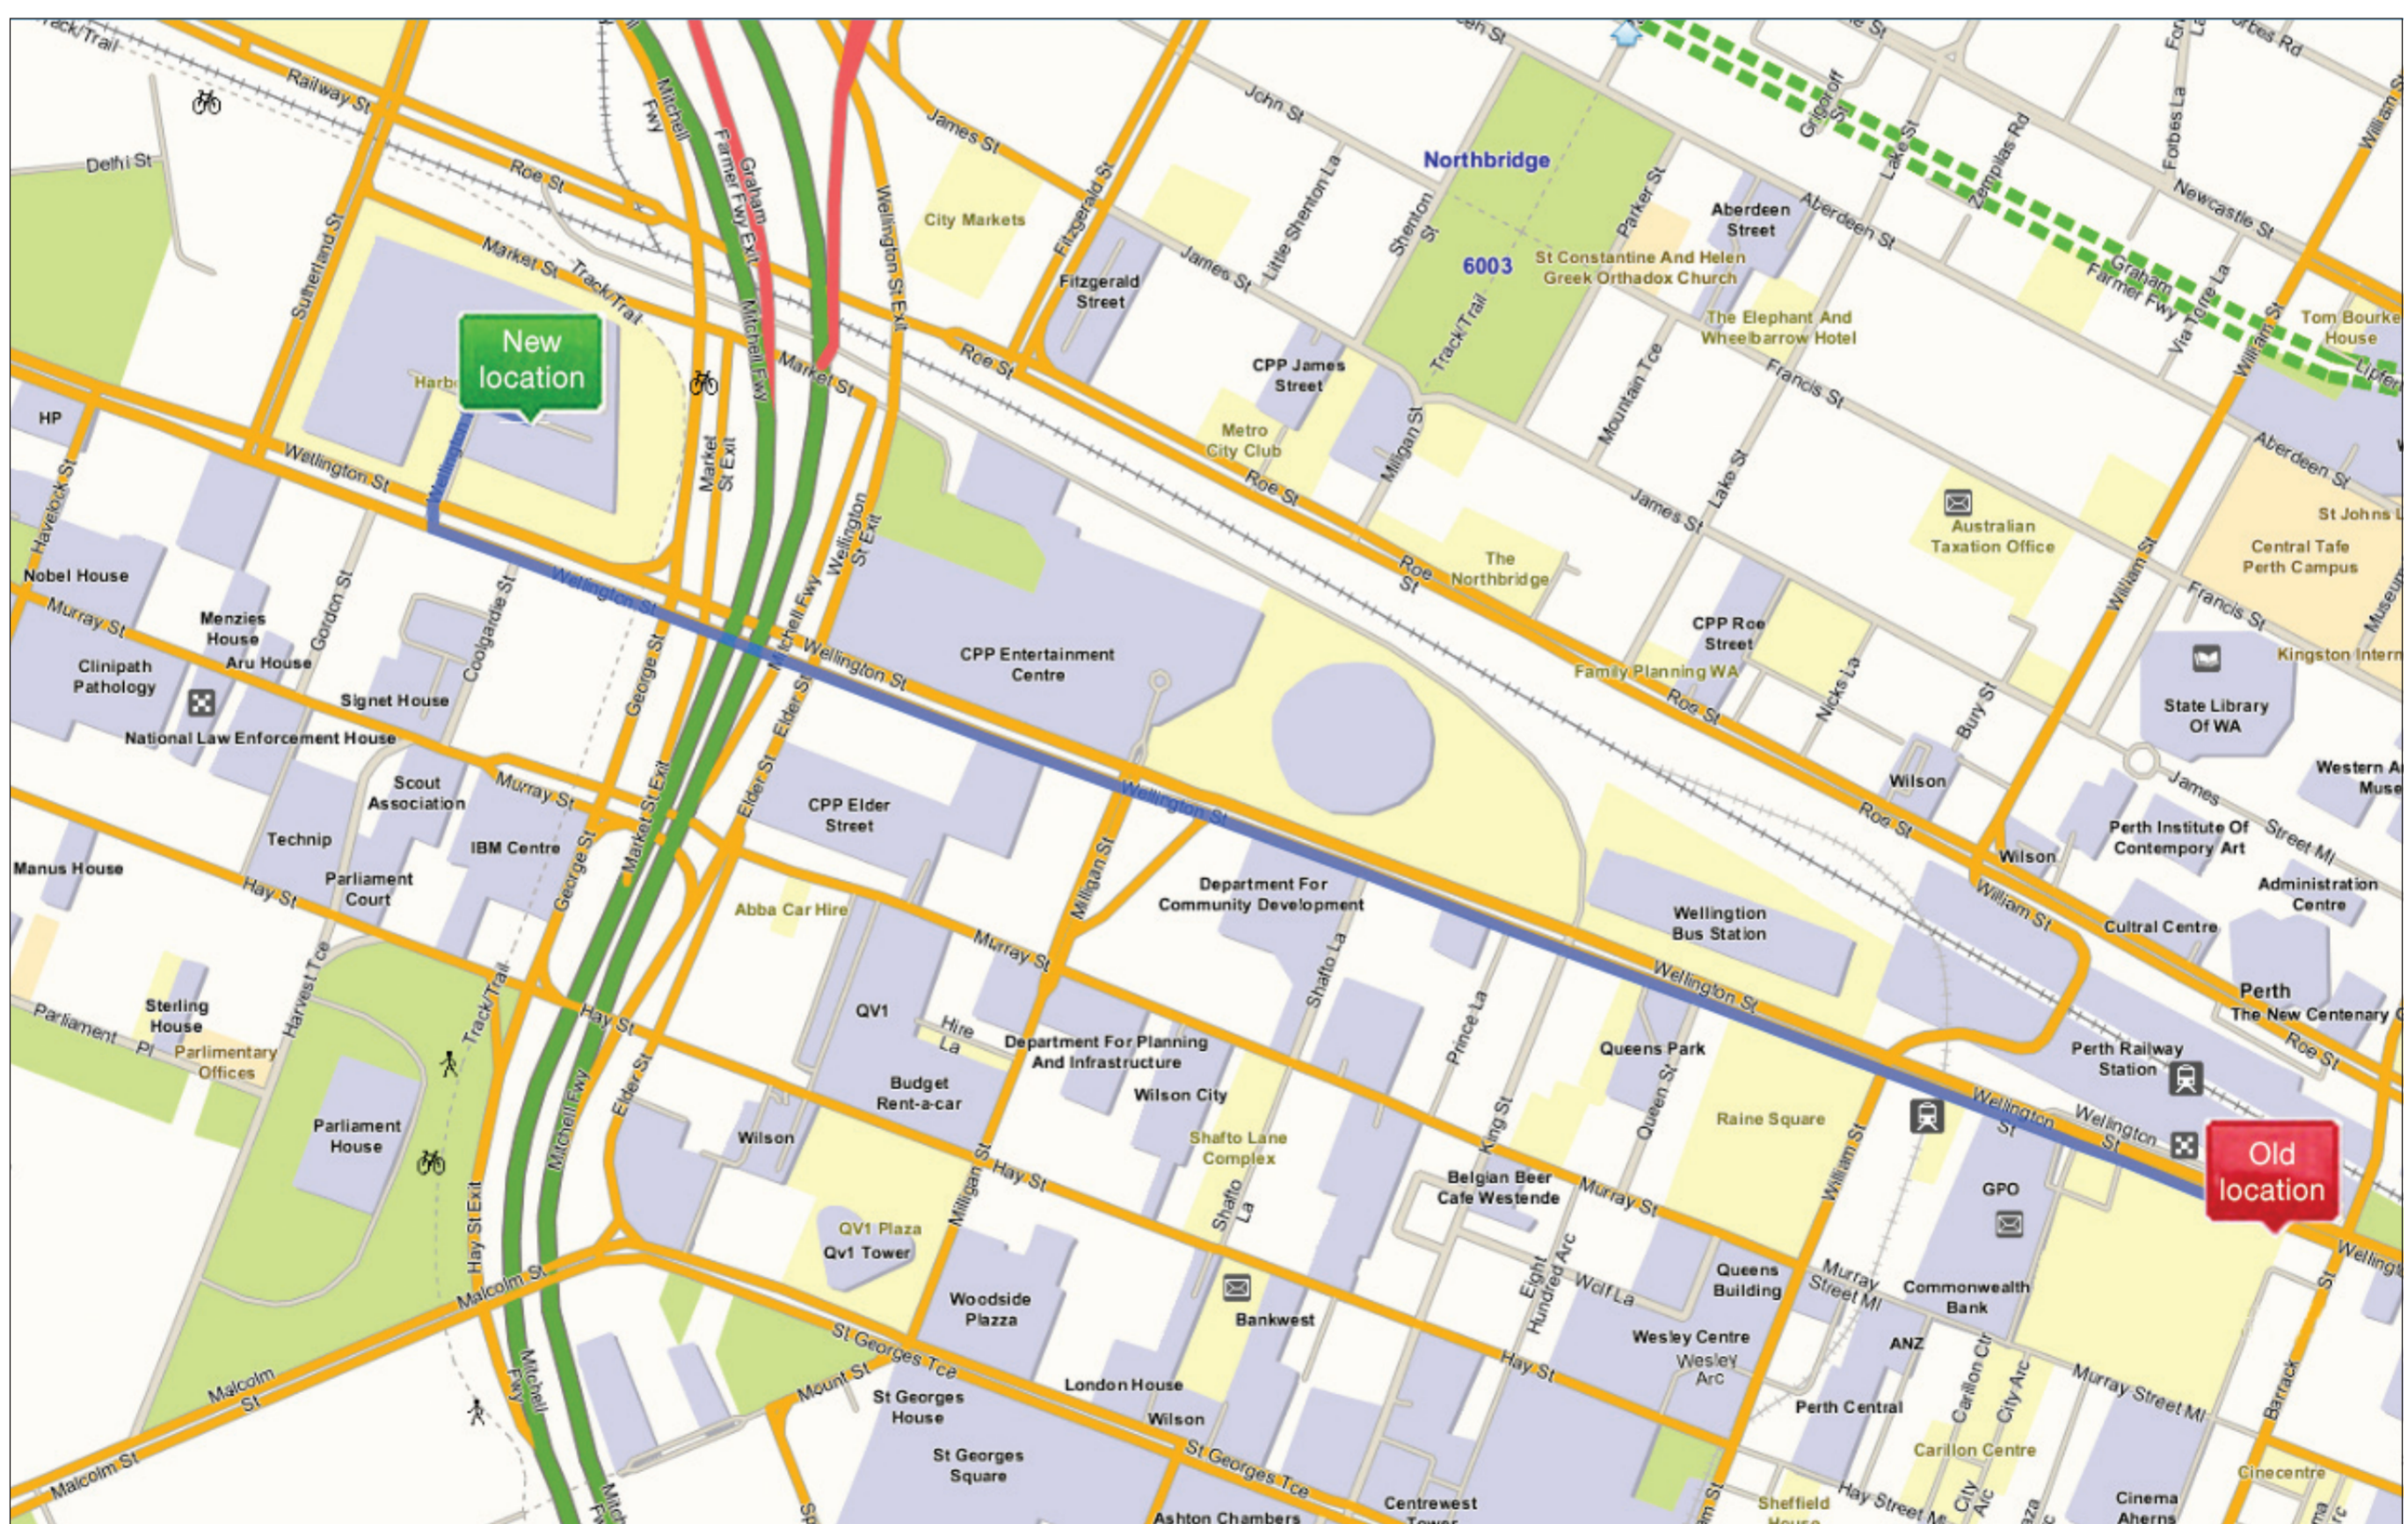

Wellington Central is 1.4km from our current location. You will find us opposite the Yellow Cat stop number 17 'Harbour Town' on Wellington Street. Alternatively the Fremantle train stops at City West, which is 600 metres from our new office.