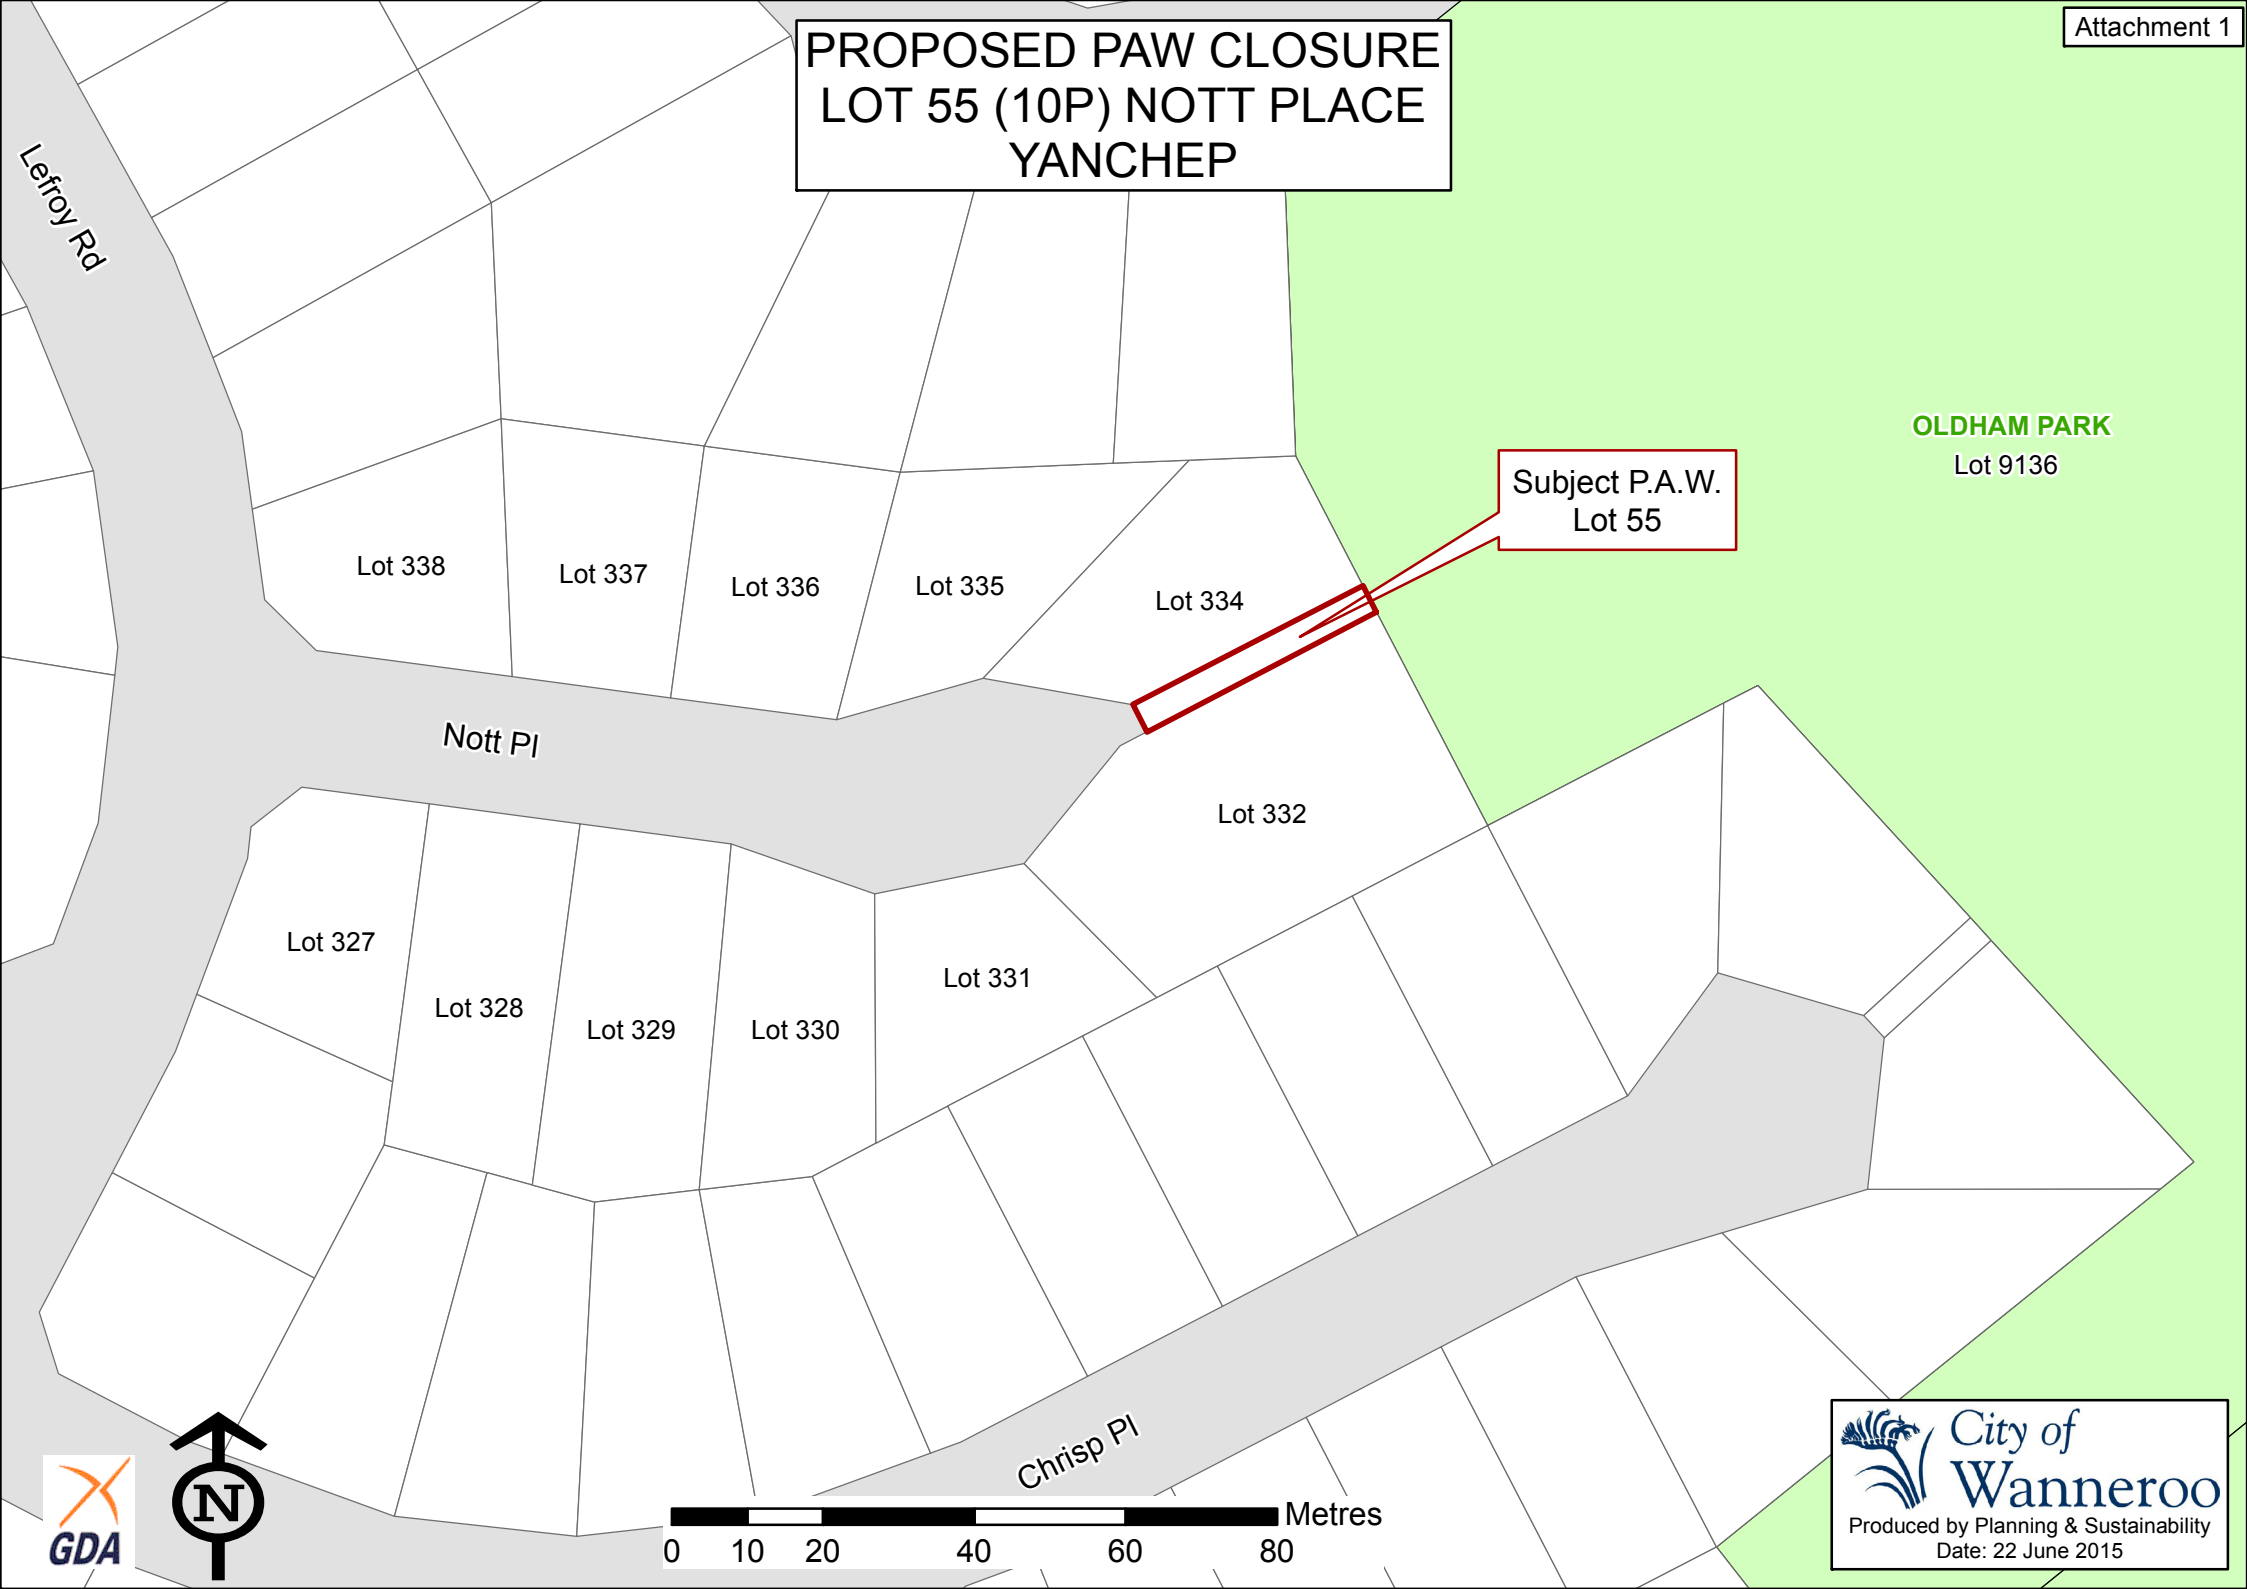

**PROPOSED PAW CLOSURE  
LOT 55 (10P) NOTT PLACE  
YANCHEP**

Subject P.A.W.  
Lot 55

**OLDHAM PARK**  
Lot 9136

**City of  
Wanneroo**  
Produced by Planning & Sustainability  
Date: 22 June 2015