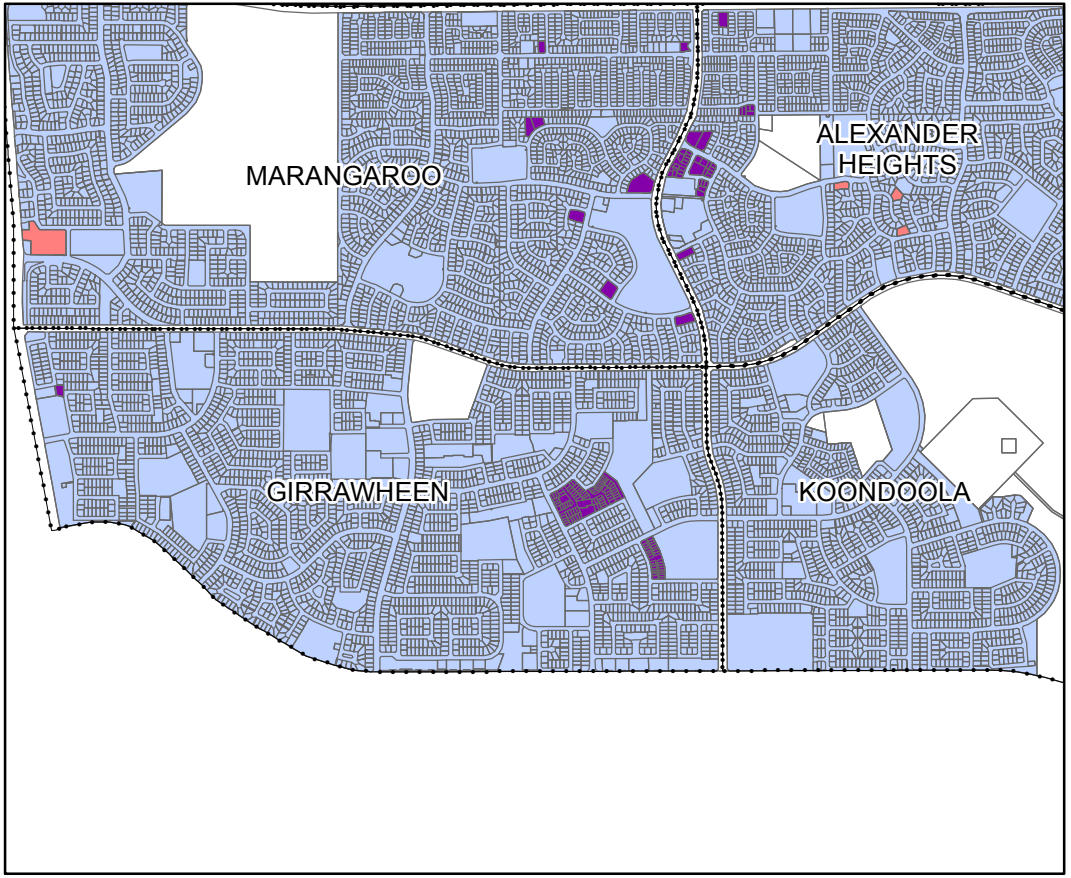

# CITY OF WANNEROO DISTRICT PLANNING SCHEME No. 2 AMENDMENT No. 119

EXISTING R-CODE

R-CODE (AMENDMENT) MAP

**Legend**

**Legend**

# CITY OF WANNEROO DISTRICT PLANNING SCHEME No. 2 AMENDMENT No. 119

EXISTING R-CODE

R-CODE (AMENDMENT) MAP