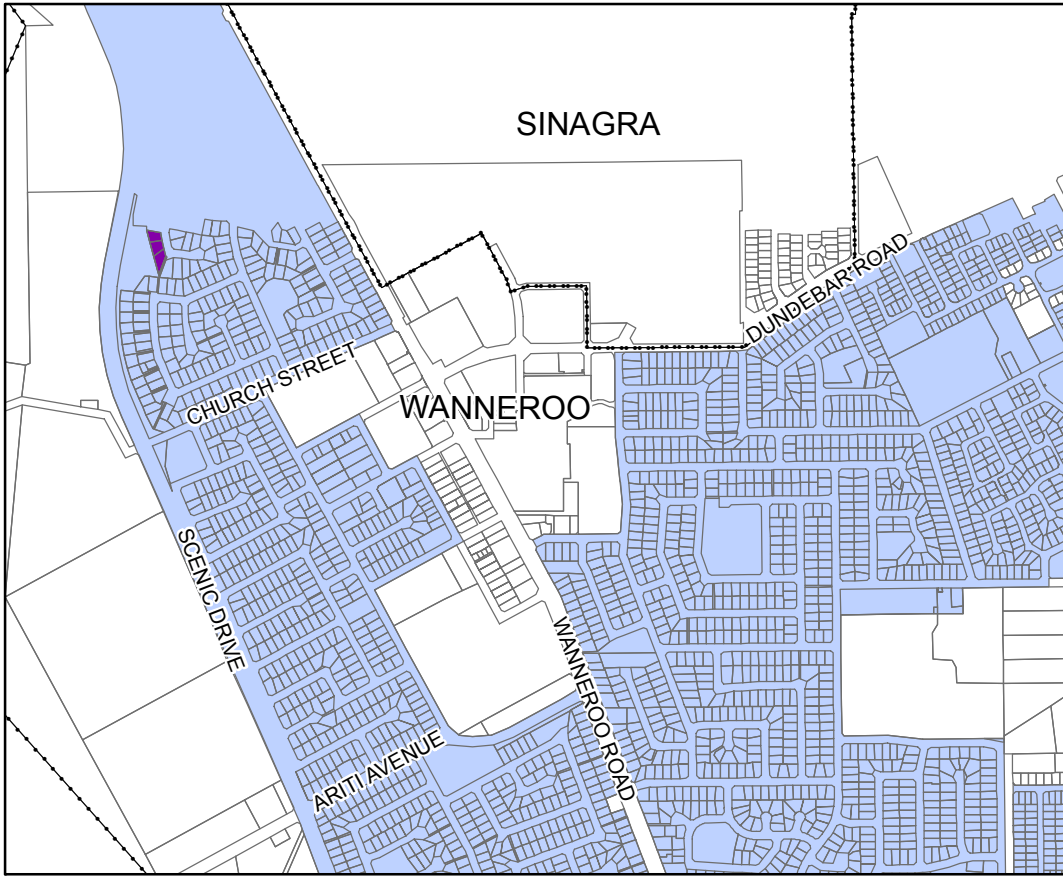

# CITY OF WANNEROO DISTRICT PLANNING SCHEME No. 2 AMENDMENT No. 119

EXISTING R-CODE

R-CODE (AMENDMENT) MAP

**Legend**

**Legend**

# CITY OF WANNEROO DISTRICT PLANNING SCHEME No. 2 AMENDMENT No. 119

EXISTING R-CODE

R-CODE (AMENDMENT) MAP