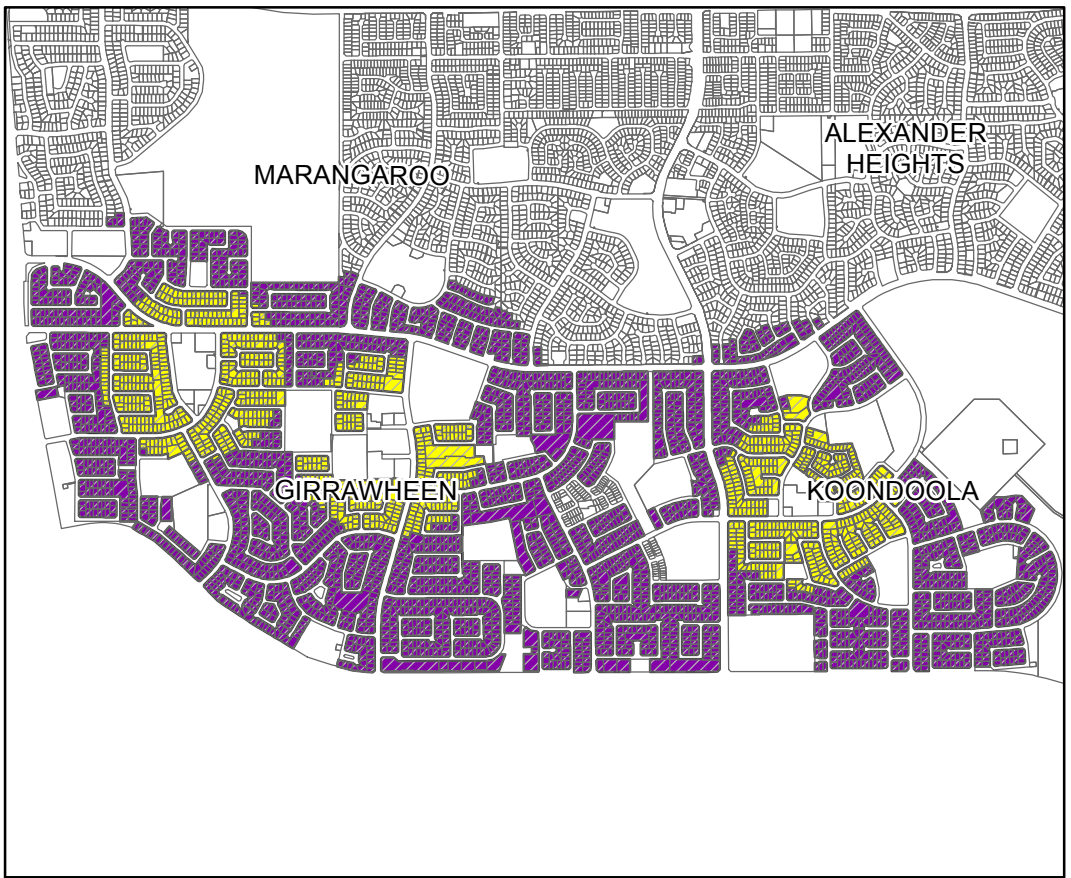

# CITY OF WANNEROO DISTRICT PLANNING SCHEME No. 2 AMENDMENT No. 119

EXISTING R-CODE

R-CODE (AMENDMENT) MAP

**Legend**

**Legend**

# CITY OF WANNEROO DISTRICT PLANNING SCHEME No. 2 AMENDMENT No. 119

EXISTING R-CODE

R-CODE (AMENDMENT) MAP