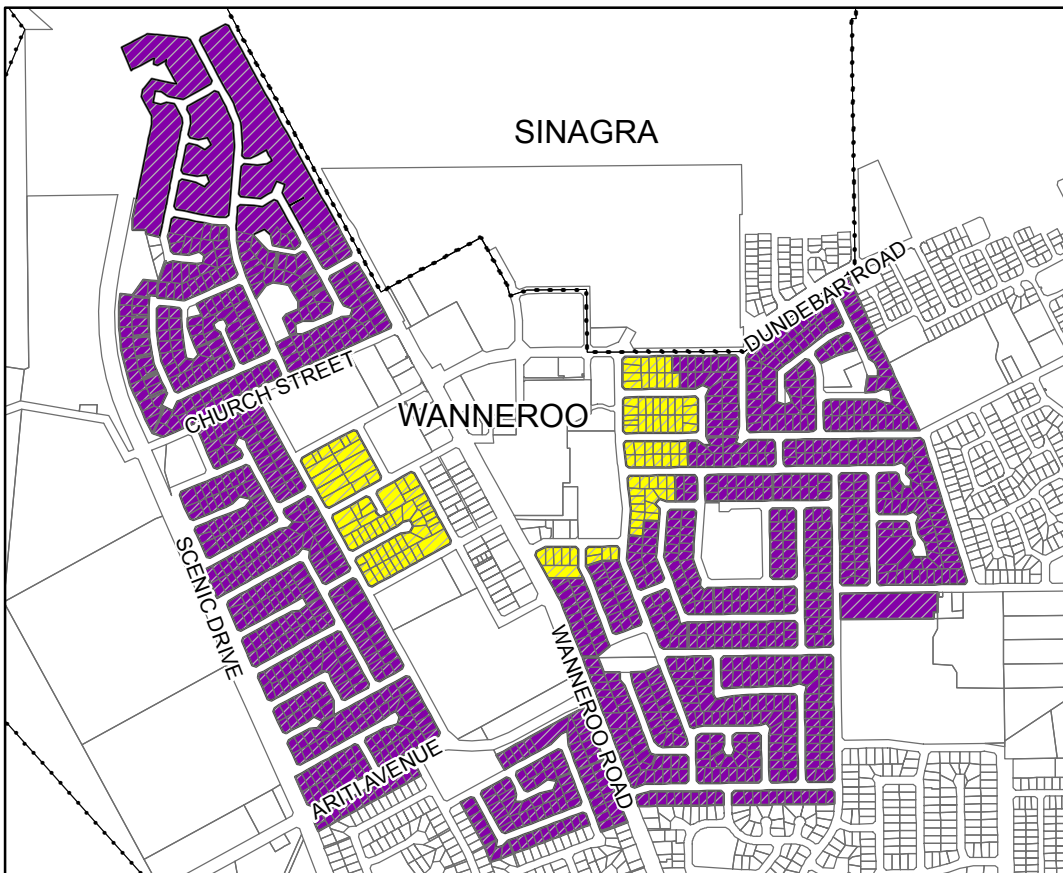

# CITY OF WANNEROO DISTRICT PLANNING SCHEME No. 2 AMENDMENT No. 119

EXISTING R-CODE

R-CODE (AMENDMENT) MAP

**Legend**

**Legend**

# CITY OF WANNEROO DISTRICT PLANNING SCHEME No. 2 AMENDMENT No. 119

EXISTING R-CODE

R-CODE (AMENDMENT) MAP