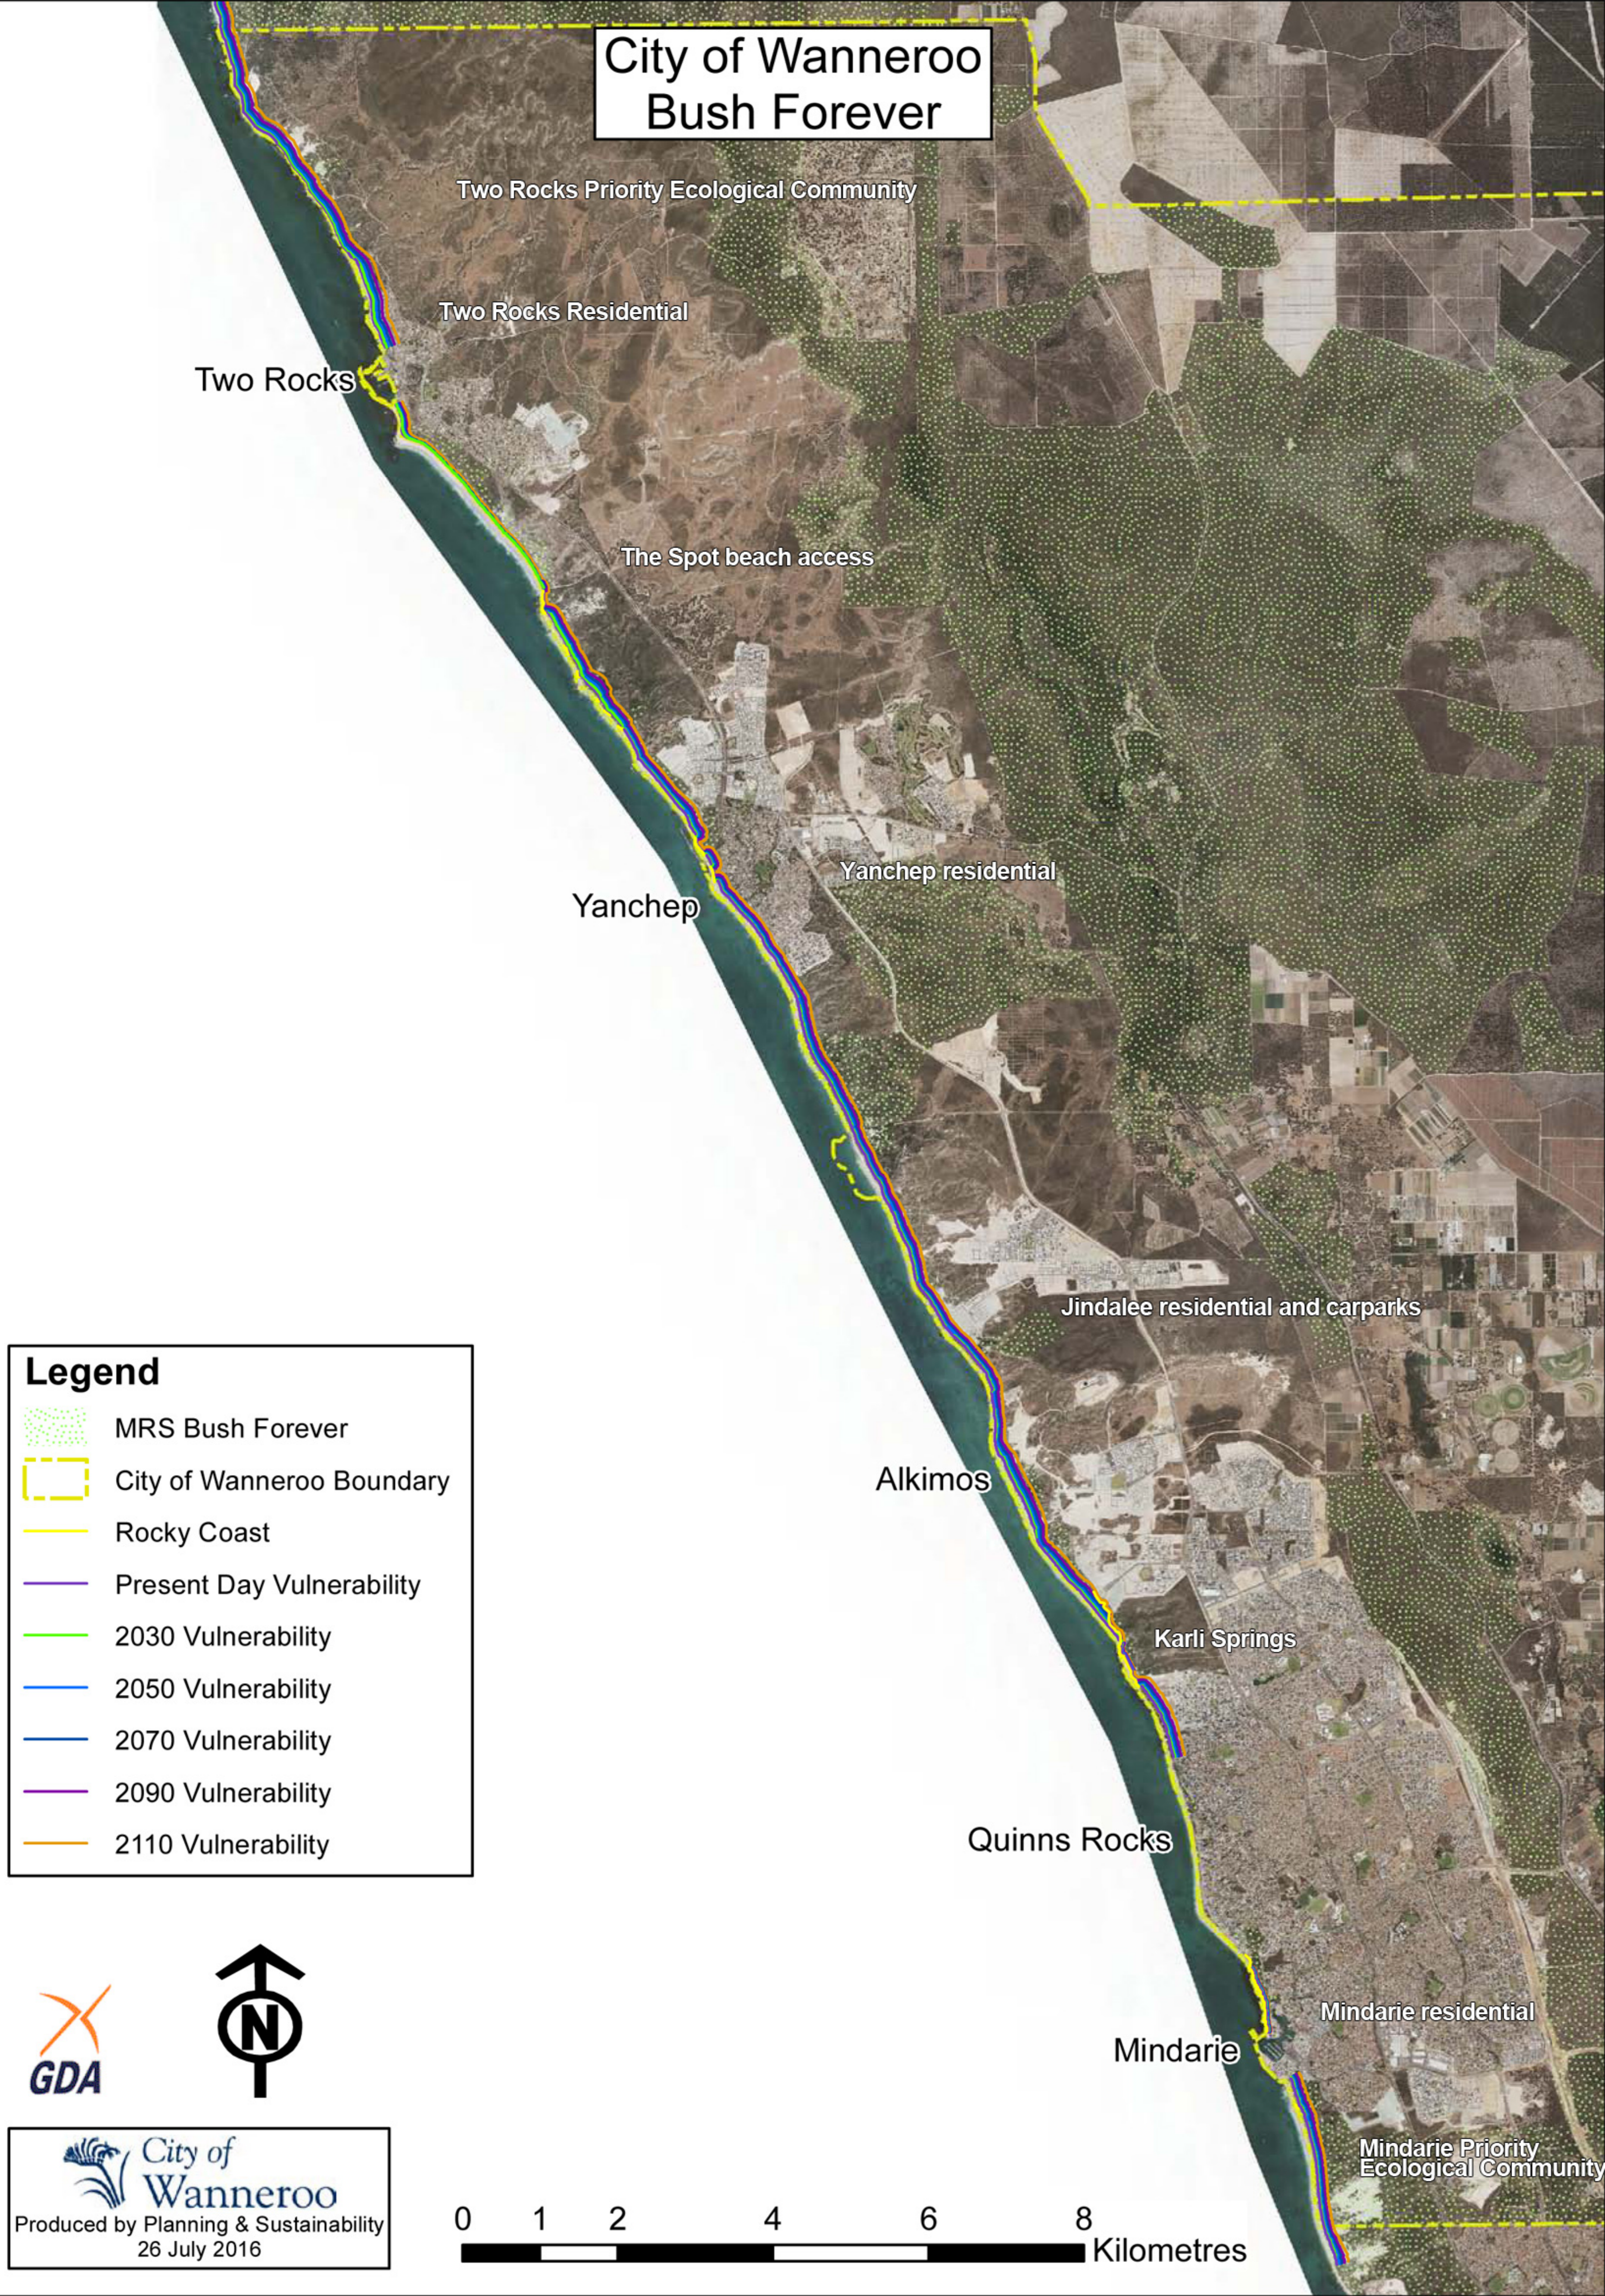

City of Wanneroo Bush Forever

Legend

- MRS Bush Forever
- City of Wanneroo Boundary
- Rocky Coast
- Present Day Vulnerability
- 2030 Vulnerability
- 2050 Vulnerability
- 2070 Vulnerability
- 2090 Vulnerability
- 2110 Vulnerability