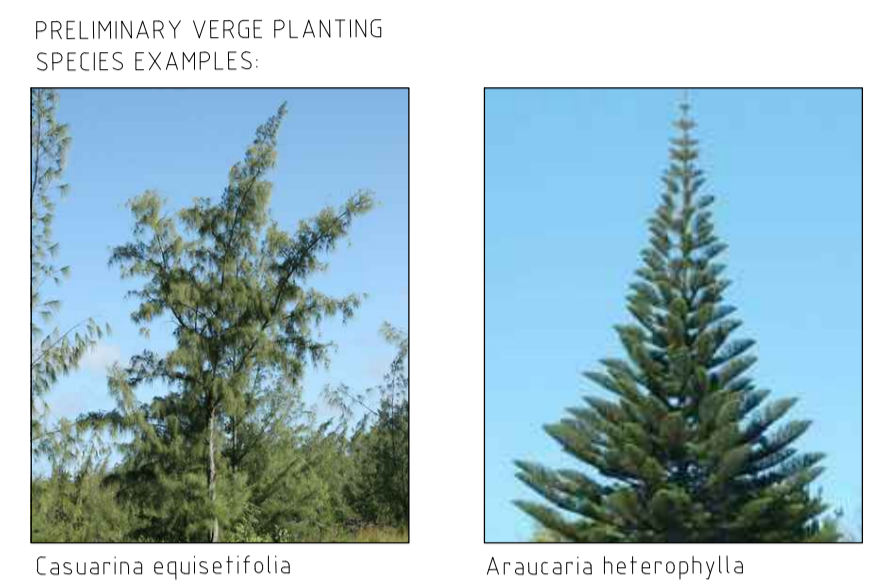

LEGEND

TREES

- PROPOSED TREE SPECIES VARIES
- PROPOSED NORFOLK ISLAND PINE

SURFACE FINISHES

- MASS PLANTING TO INTERNAL AREAS AS SCHEDULED
- MASS PLANTING TO VERGE AS SCHEDULED

02 VERGE PLANTING IMAGERY
200 PERSPECTIVE NTS

Preliminary Verge Planting

Trees				
Key	Species	Common Name	Planting Centres	Pot Size
CE	Casuarina equisetifolia	Coastal Sheek	As Shown	45/100Lt
Ah	Araucaria heterophylla	Norfolk Island pine	As Shown	Mature/200Lt

Shrubs & Ground Covers				
Key	Species	Common Name	Planting Centres	Pot Size
Aa	Acacia ashbyae	Ashby's Wattle	600-750mm	200mm
Ap	Acacia pulchella	Prickly Moses	600-750mm	200mm
Afr	Anigozanthos pulcherrimus x flavidus var.	Big Red	600-750mm	140mm
Afy	Anigozanthos pulcherrimus x flavidus var.	Golden Velvet	600-750mm	140mm
Br	Banksia repens	Creeping Banksia	600-750mm	140mm
Bb	Banksia blechnifolia	Banksia Groundcover	600-750mm	140mm
Cq	Calothamnus quadrifidus	One Sided Bottlebrush	600-750mm	200mm
Dr	Dianella revelation	Revelation	600-750mm	140mm
Eg	Eremophila glabra	Kalbarri Carpet	600-750mm	140mm
Es	Eremophila serpens	Creeping eremophila	600-750mm	140mm
Fn	Ficinia nodosa	Knotted club rush	600-750mm	140mm
Gc	Grevillea crithmifolia	Green Carpet Flower	600-750mm	140mm
Hs	Hibbertia scandens	Snake Vine	600-750mm	140mm
Jp	Juncus pallidus	Pale Rush	600-750mm	140mm
Lb	Leucophyta brownii	Silver Nugget	600-750mm	140mm
Lg	Lepidosperma gladiatum	Coastal Sword Sedge	600-750mm	140mm
Lm	Liriope muscari	Purple Giant	600-750mm	140mm
Mf	Melaleuca fulgens	Scarlet Honey Myrtle	600-750mm	200mm
Mp	Myoporum Parvifolium	Creeping boobiala	600-750mm	140mm
Oa	Olearia axillaris sp. 'Little Smokie'	Coastal Daisy	600-750mm	140mm
Po	Patersonia occidentalis	Purple Flag	600-750mm	140mm
Ri	Rhaphiolepis indica alba	White Indian Hawthorn	600-750mm	140mm
Sc	Scaevola crassifolia	Flat-Freddie	600-750mm	140mm
Wf	Westringia fruticosa	Native Rosemary	600-750mm	140mm
Zf	Zamia furfuracea	Cardboard Plant	600-750mm	140mm