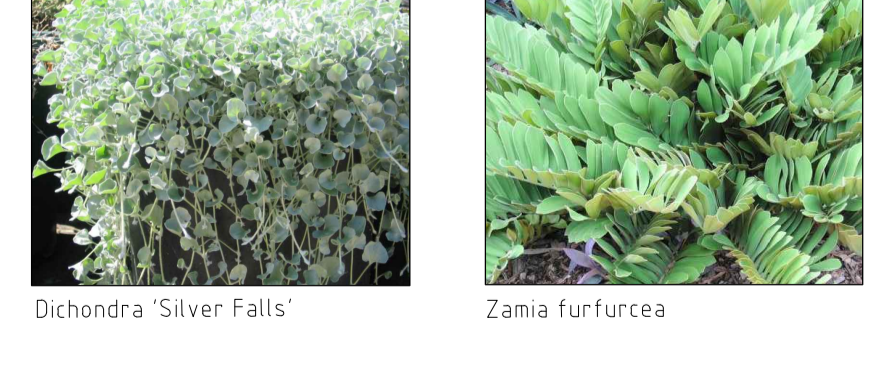

LEGEND

TREES

- PROPOSED TREE SPECIES VARIES
- PROPOSED NORFOLK ISLAND PINE

SURFACE FINISHES

- MASS PLANTING TO INTERNAL AREAS AS SCHEDULED
- MASS PLANTING TO VERGE AS SCHEDULED

02 VERGE PLANTING IMAGERY
200 PERSPECTIVE NTS

Preliminary Verge Planting

Trees				
Key	Species	Common Name	Planting Centres	Pot Size
CE	Casuarina equisetifolia	Coastal Sheek	As Shown	45/100Lt
Ah	Araucaria heterophylla	Norfolk Island pine	As Shown	Mature/200Lt

Shrubs & Ground Covers				
Key	Species	Common Name	Planting Centres	Pot Size
Aa	Acacia ashbyae	Ashby's Wattle	600-750mm	200mm
Ap	Acacia pulchella	Prickly Moses	600-750mm	200mm
Afr	Anigozanthos pulcherrimus x flavidus var.	Big Red	600-750mm	140mm
Afy	Anigozanthos pulcherrimus x flavidus var.	Golden Velvet	600-750mm	140mm
Br	Banksia repens	Creeping Banksia	600-750mm	140mm
Bb	Banksia blechnifolia	Banksia Groundcover	600-750mm	140mm
Cq	Calothamnus quadrifidus	One Sided Bottlebrush	600-750mm	200mm
Dr	Dianella revelation	Revelation	600-750mm	140mm
Eg	Eremophila glabra	Kalbarri Carpet	600-750mm	140mm
Es	Eremophila serpens	Creeping eremophila	600-750mm	140mm
Fn	Ficinia nodosa	Knotted club rush	600-750mm	140mm
Gc	Grevillea crithmifolia	Green Carpet Flower	600-750mm	140mm
Hs	Hibbertia scandens	Snake Vine	600-750mm	140mm
Jp	Juncus pallidus	Pale Rush	600-750mm	140mm
Lb	Leucophyta brownii	Silver Nugget	600-750mm	140mm
Lg	Lepidosperma gladiatum	Coastal Sword Sedge	600-750mm	140mm
Lm	Liriope muscari	Purple Giant	600-750mm	140mm
Mf	Melaleuca fulgens	Scarlet Honey Myrtle	600-750mm	200mm
Mp	Myoporum Parvifolium	Creeping boobiala	600-750mm	140mm
Oa	Olearia axillaris sp. 'Little Smokie'	Coastal Daisy	600-750mm	140mm
Po	Patersonia occidentalis	Purple Flag	600-750mm	140mm
Ri	Rhaphiolepis indica alba	White Indian Hawthorn	600-750mm	140mm
Sc	Scaevola crassifolia	Flat-Freddie	600-750mm	140mm
Wf	Westringia fruticosa	Native Rosemary	600-750mm	140mm
Zf	Zamia furfuracea	Cardboard Plant	600-750mm	140mm