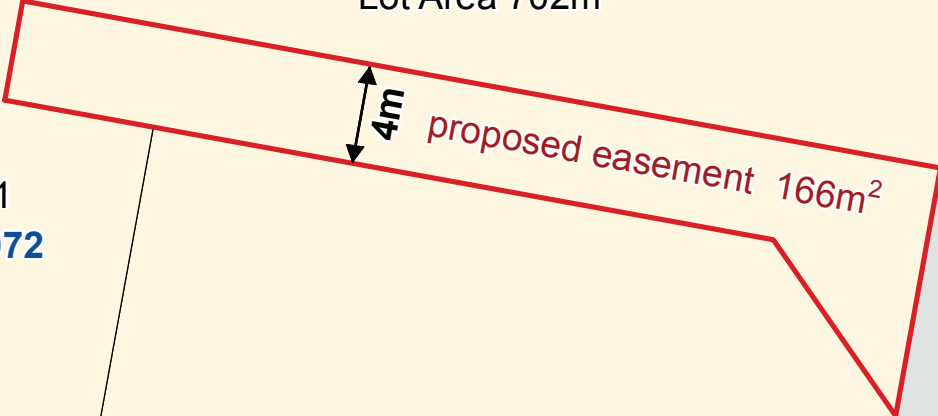

Extent of Proposed Easement Lot 4 Moorpark Avenue

Lot 222
P: 11610
House Number 69

Lot 221
P: 11610
House Number 67

Lot 4
DP: 406241
House Number 65A
Lot Area 702m²

Lot 9001
DP : 407072

Lot 84
P: 11610
House Number 65

Lot 83
P: 11610
House Number 63

Moorpark Ave