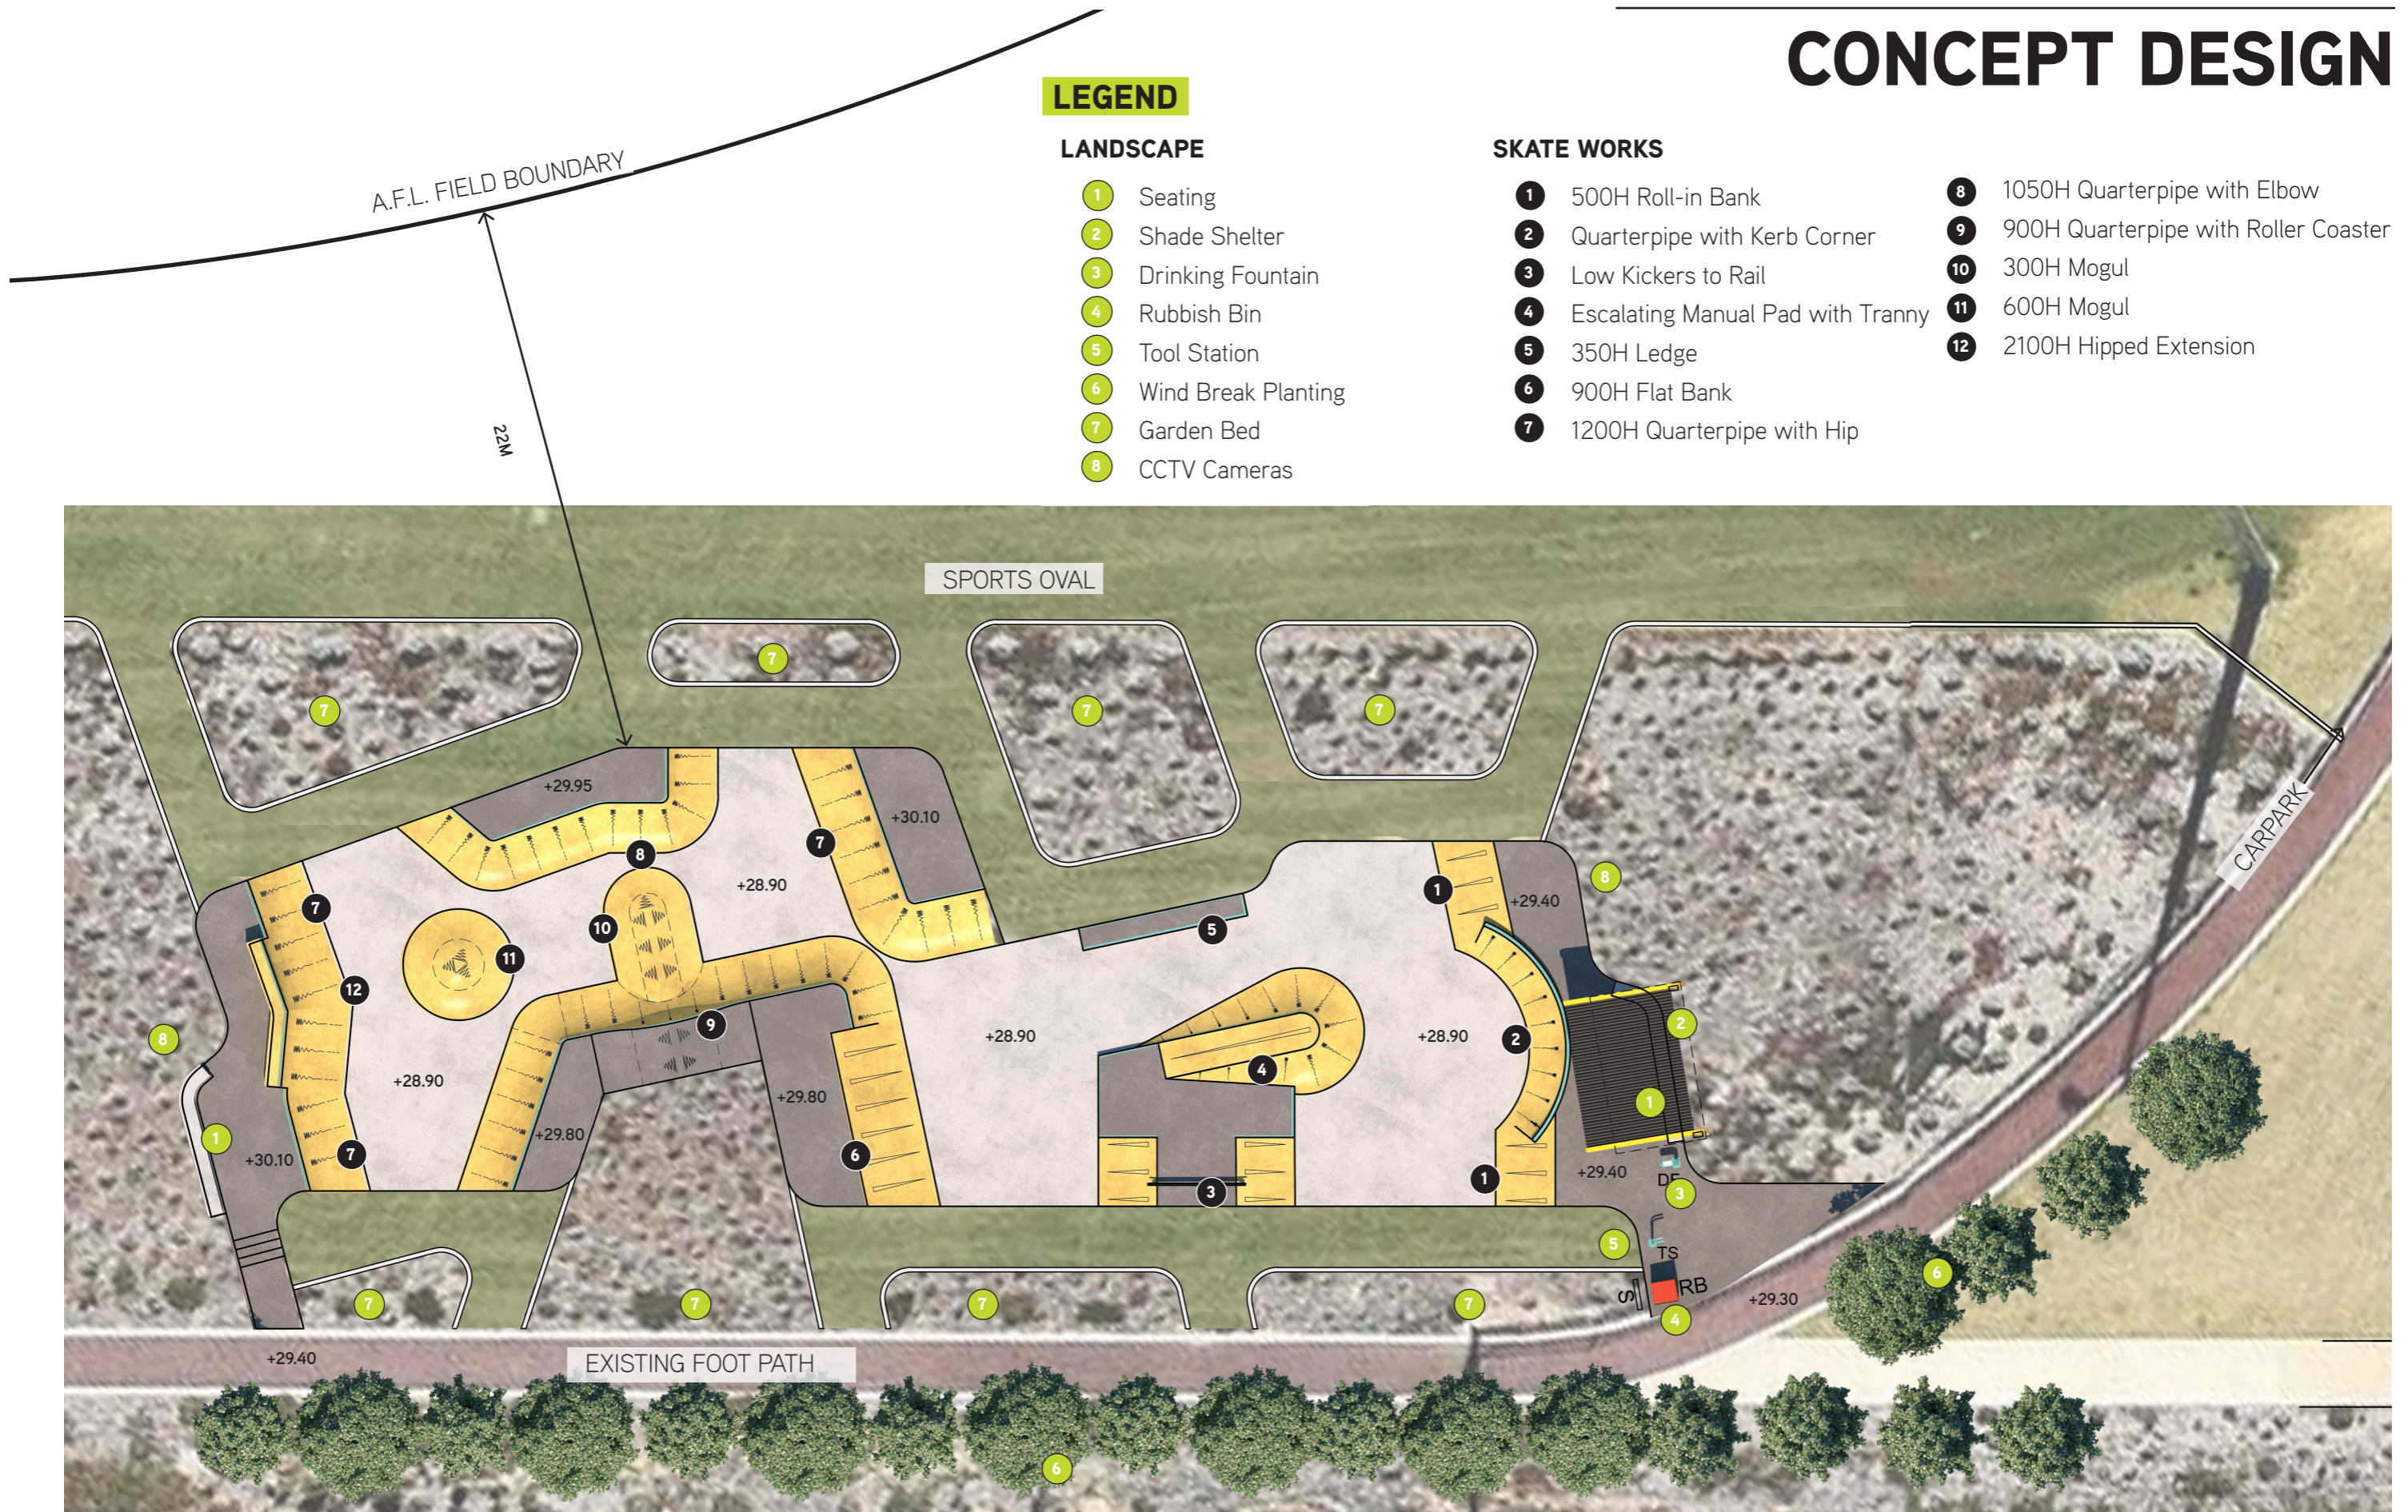

CONCEPT DESIGN

LEGEND

LANDSCAPE

- 1 Seating
- 2 Shade Shelter
- 3 Drinking Fountain
- 4 Rubbish Bin
- 5 Tool Station
- 6 Wind Break Planting
- 7 Garden Bed
- 8 CCTV Cameras

SKATE WORKS

- 1 500H Roll-in Bank
- 2 Quarterpipe with Kerb Corner
- 3 Low Kickers to Rail
- 4 Escalating Manual Pad with Tranny
- 5 350H Ledge
- 6 900H Flat Bank
- 7 1200H Quarterpipe with Hip
- 8 1050H Quarterpipe with Elbow
- 9 900H Quarterpipe with Roller Coaster
- 10 300H Mogul
- 11 600H Mogul
- 12 2100H Hipped Extension

LAYOUT PLAN