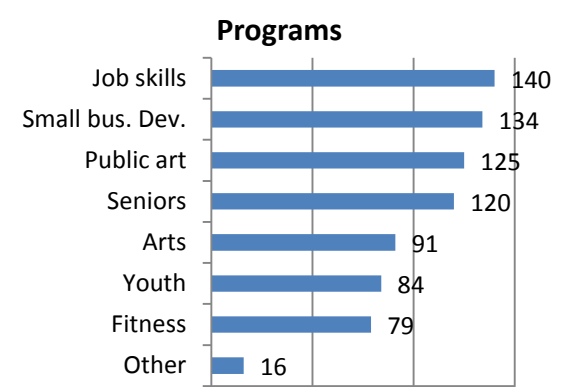

*** Ranked in priority order 5,4,3,2,1