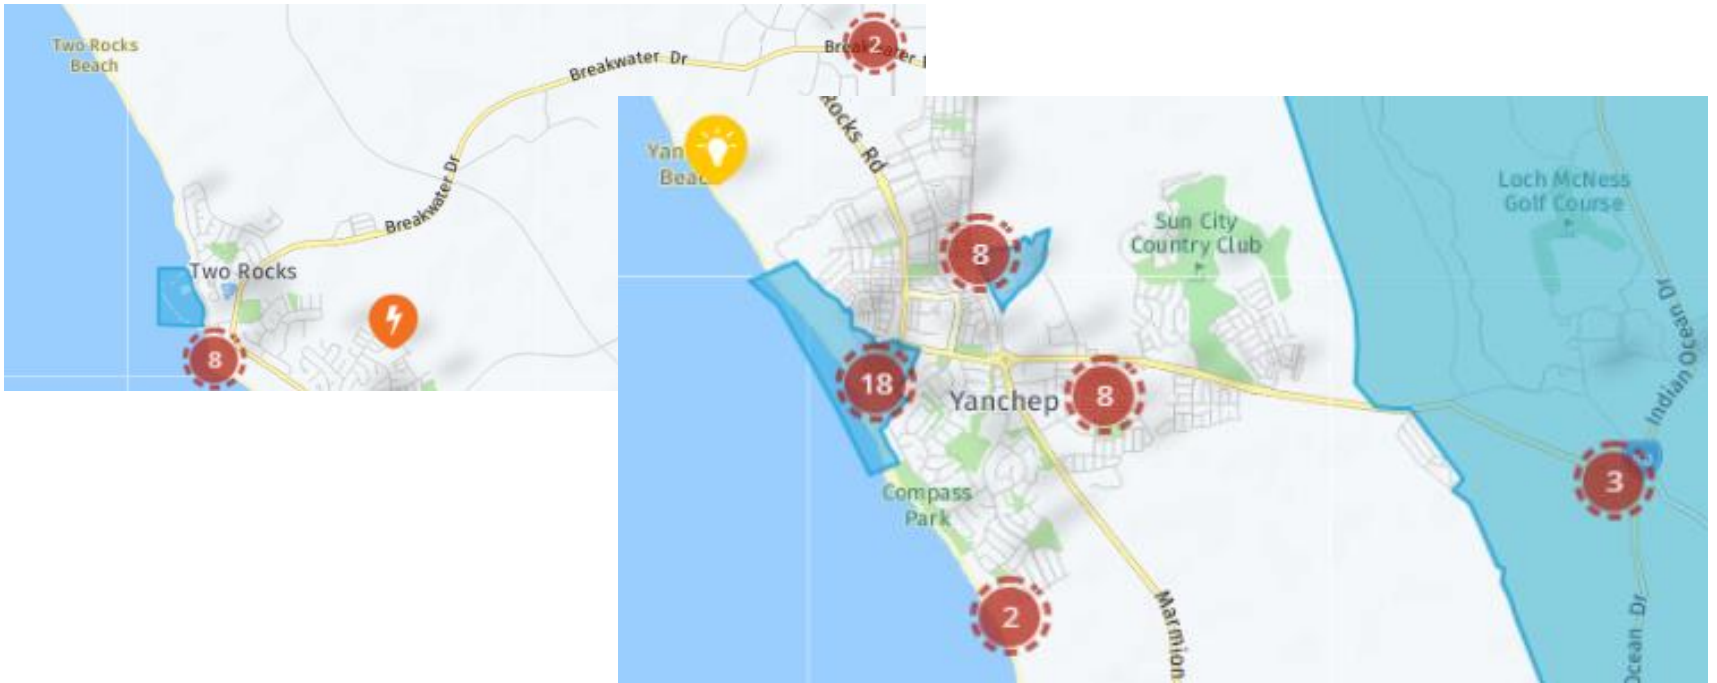

Yanchep

9,937 people currently live in Yanchep and the population is forecast to grow to over 45,000 people by 2041

2.1% IDENTIFY AS ABORIGINAL TORRES STRAIT ISLANDER

25.6%

volunteer on a regular basis in their community

LOCAL AREA PLAN COMMUNITY ENGAGEMENT SUMMARY

YANCHEP AND TWO ROCKS

Community mapping pins and idea locations

A snapshot of what you told us

We need more walking trails and dual paths around Yanchep /Two Rocks and a bike path to Yanchep National Park