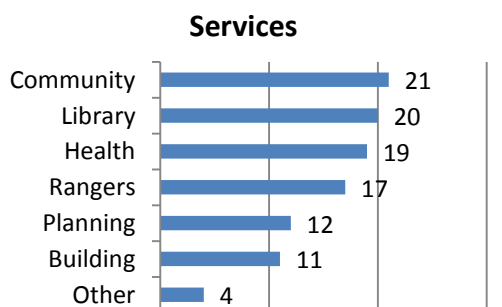

How you use our services, facilities and programs

*** No ranking (all scores 1 point)