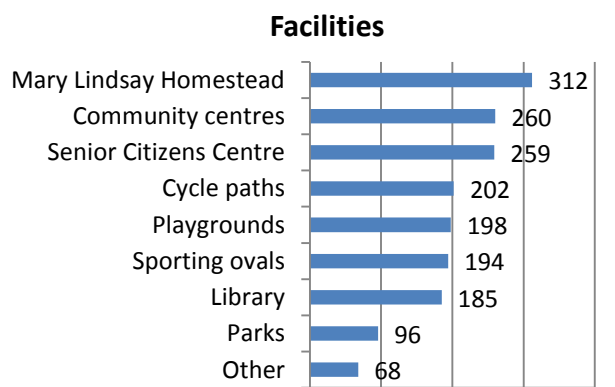

*** Ranked in priority order 5,4,3,2,1