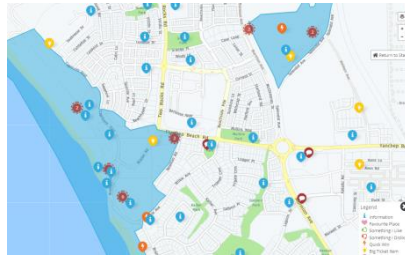

LOCAL AREA PLAN COMMUNITY ENGAGEMENT SUMMARY

YANCHEP AND TWO ROCKS

How you participated

YOUR SAY

- 2,446 page views
- 1,012 people

MAPPING TOOL

- 455 site views
- 374 people
- 106 comments and ideas

SURVEYS

- 86 people

DATABASE

- 235 people
- : local residents
- : local businesses
- : community groups
- : stakeholder groups

What is important to you!

The people of Yanchep and Two Rocks

Over 50 % of residents belong to a local community group or organisation

Yanchep

9,937 people currently live in Yanchep and the population is forecast to grow to over 45,000 people by 2041

2.1% IDENTIFY AS ABORIGINAL TORRES STRAIT ISLANDER

25.6%

volunteer on a regular basis in their community

LOCAL AREA PLAN COMMUNITY ENGAGEMENT SUMMARY

YANCHEP AND TWO ROCKS

Community mapping pins and idea locations

A snapshot of what you told us

We need more walking trails and dual paths around Yanchep /Two Rocks and a bike path to Yanchep National Park