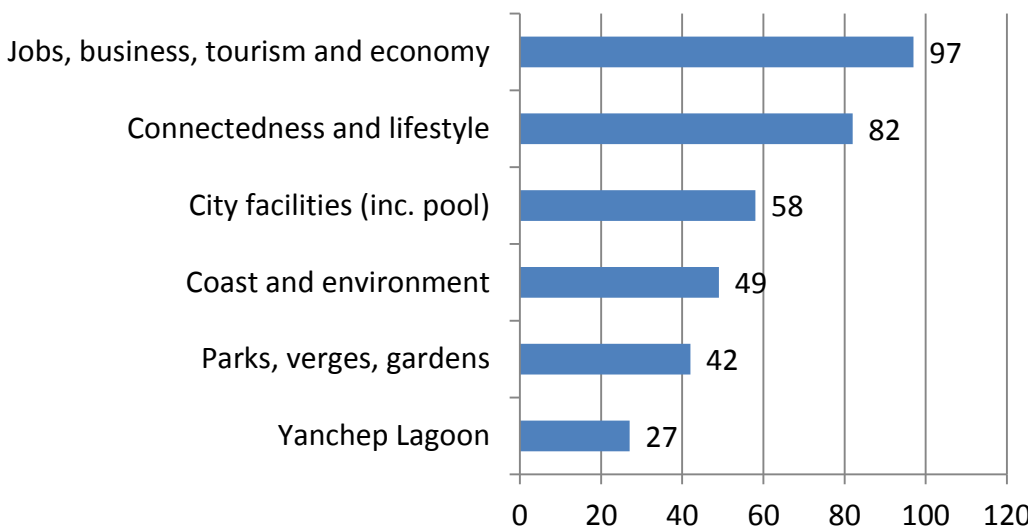

LOCAL AREA PLAN COMMUNITY ENGAGEMENT SUMMARY

YANCHEP AND TWO ROCKS

How you participated

YOUR SAY

- 2,446 page views
- 1,012 people

MAPPING TOOL

- 455 site views
- 374 people
- 106 comments and ideas

SURVEYS

- 86 people

DATABASE

- 235 people
- : local residents
- : local businesses
- : community groups
- : stakeholder groups

What is important to you!

The people of Yanchep and Two Rocks

Over 50 % of residents belong to a local community group or organisation

Yanchep

9,937 people currently live in Yanchep and the population is forecast to grow to over 45,000 people by 2041

2.1% IDENTIFY AS ABORIGINAL TORRES STRAIT ISLANDER

25.6%

volunteer on a regular basis in their community