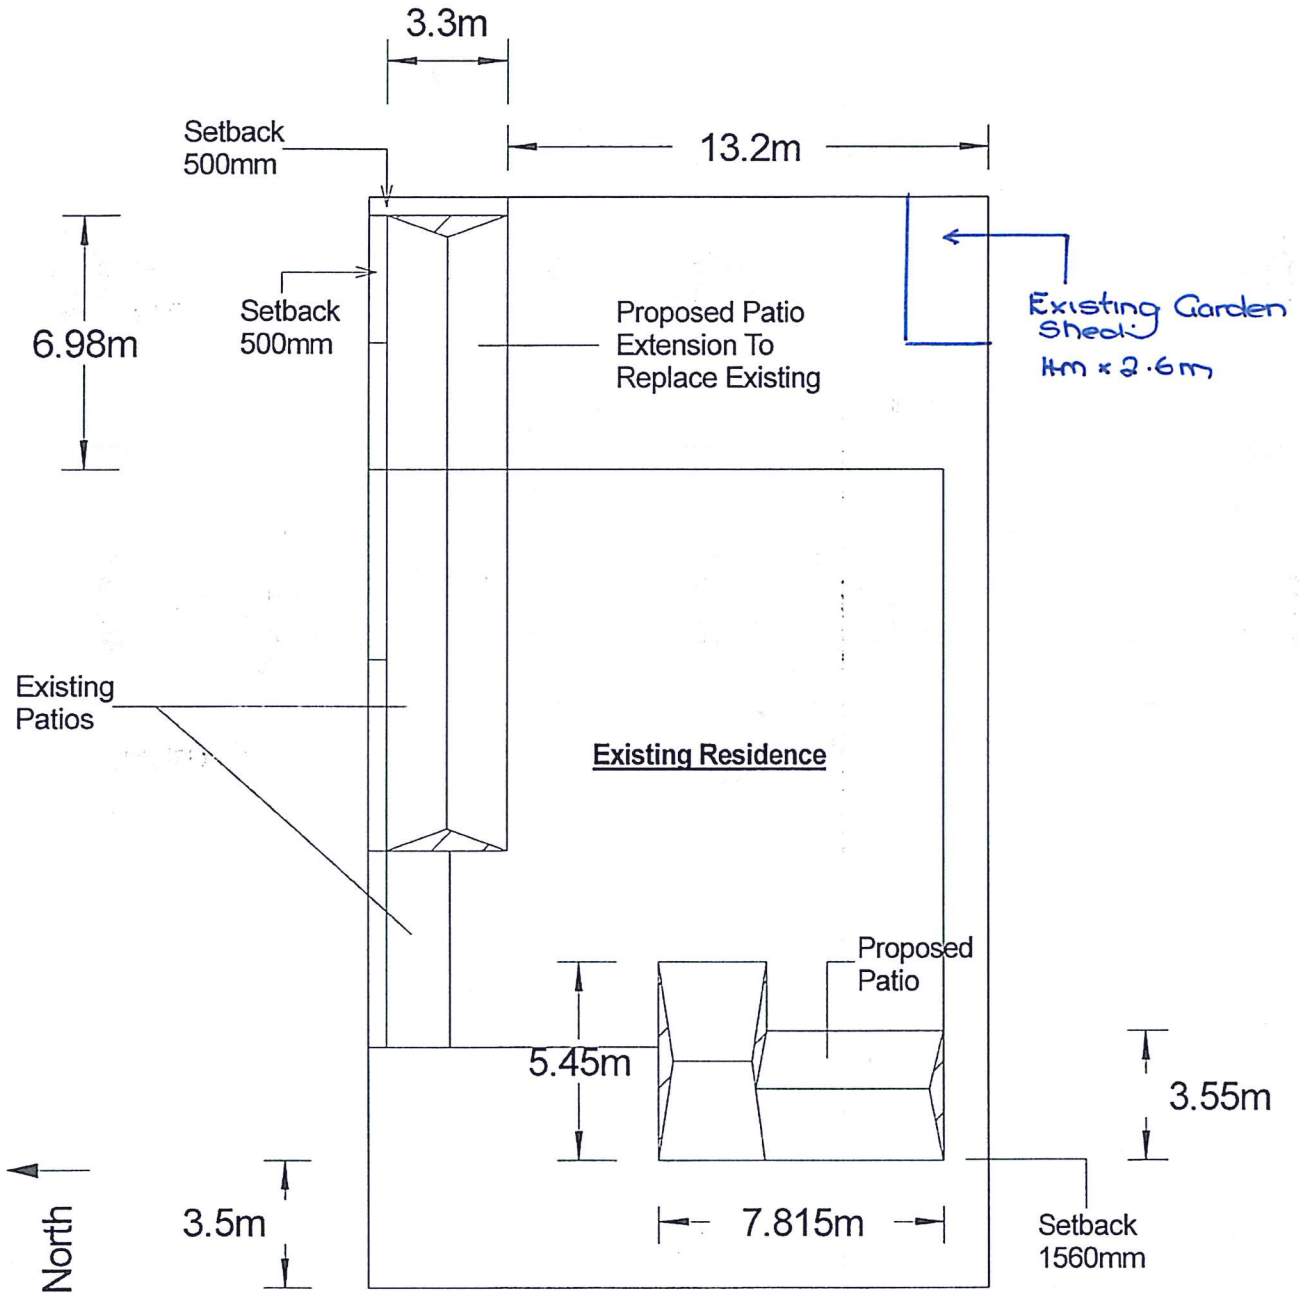

Outdoor World Site Plan Details	
Scale	1:200
FFL	9:24
Eave Height	2200
Ridge Height	2735mm
Roof Colour	Classic Cream
Wall Colour	NA

Outdoor World Site Plan Details	
Scale	1:200
FFL	9:61
Eave Height	2800mm
Ridge Height	3739mm
Roof Colour	Grey
Wall Colour	NA

45 Berkley Road, Marangaroo

Adjoining Neighbour Consent

#	#
#	#