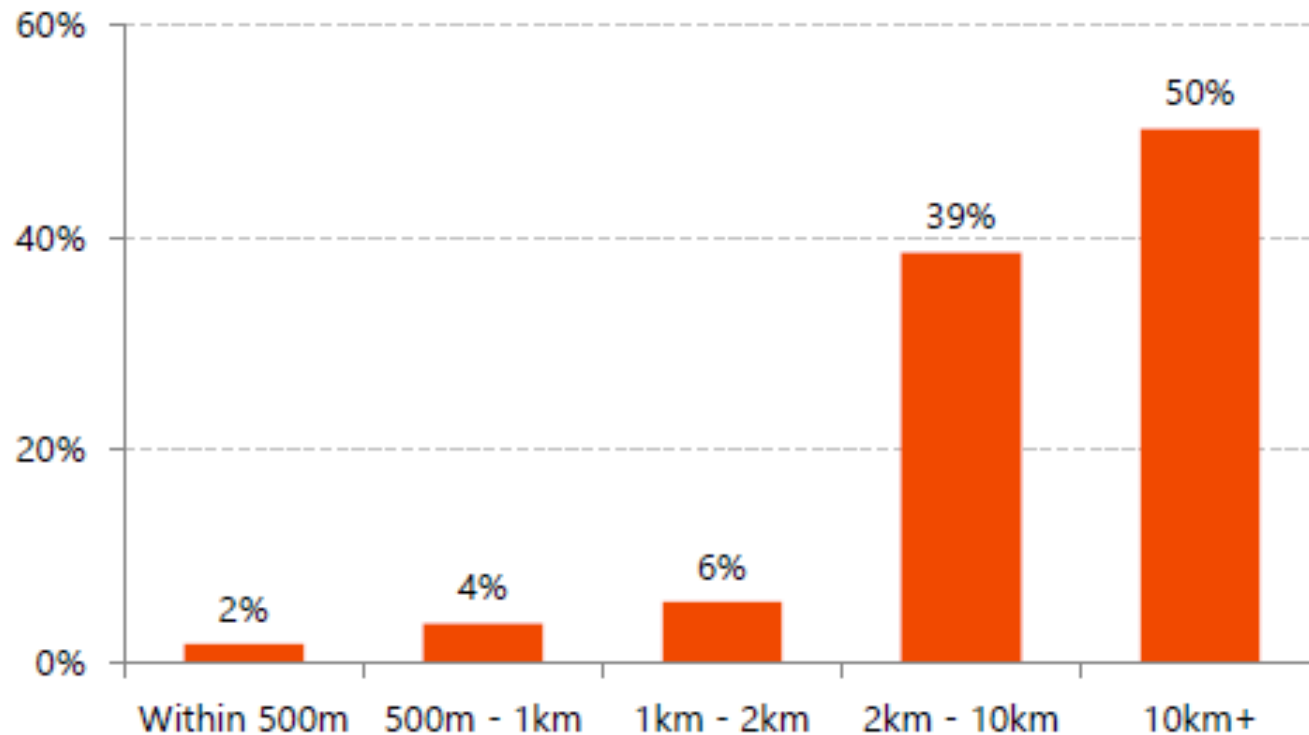

Southern Suburbs Library

Community Engagement Outcomes

June to July 2019

Summary – Key findings

- Community engagement was held in June-July 2019 to get feedback on Landsdale as the recommended site for a new Southern suburbs library
- Various activities were held to involve the local community
- Overall there was 87% support for the new library and location
- Survey results follow.

Key survey findings

Southern Suburbs Library - Do you support the building of a library facility at this location?

Key survey findings

Southern Suburbs Library - how close do you live to the proposed new library at 15 The Broadview, Landsdale?

SURVEYS

- 1,143 People
- Included 364 people within 2kms of site

WORKSHOP

- Open house
- Held at Warradale Community Centre