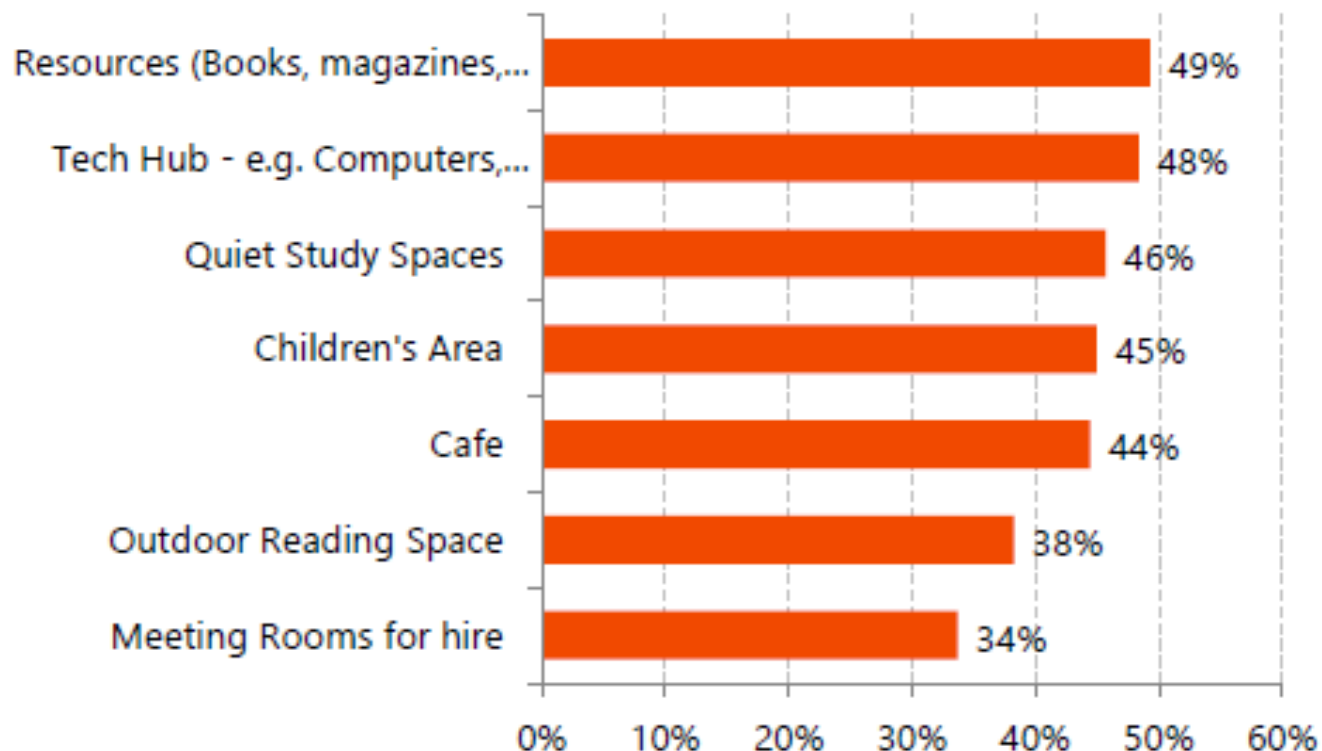

Southern Suburbs Library

Community Engagement Outcomes

June to July 2019

Summary – Key findings

- Community engagement was held in June-July 2019 to get feedback on Landsdale as the recommended site for a new Southern suburbs library
- Various activities were held to involve the local community
- Overall there was 87% support for the new library and location
- Survey results follow.

Key survey findings

Southern Suburbs Library - Do you support the building of a library facility at this location?

Key survey findings

Southern Suburbs Library - how close do you live to the proposed new library at 15 The Broadview, Landsdale?

Key survey findings

Southern Suburbs Library - which of the following design elements would you like to see included in the library facility?

Community participation

YOUR SAY

- 1,959 Page Views
- 878 People
- 23 comments online

SURVEYS

- 1,143 People
- Included 364 people within 2kms of site

WORKSHOP

- Open house
- Held at Warradale Community Centre