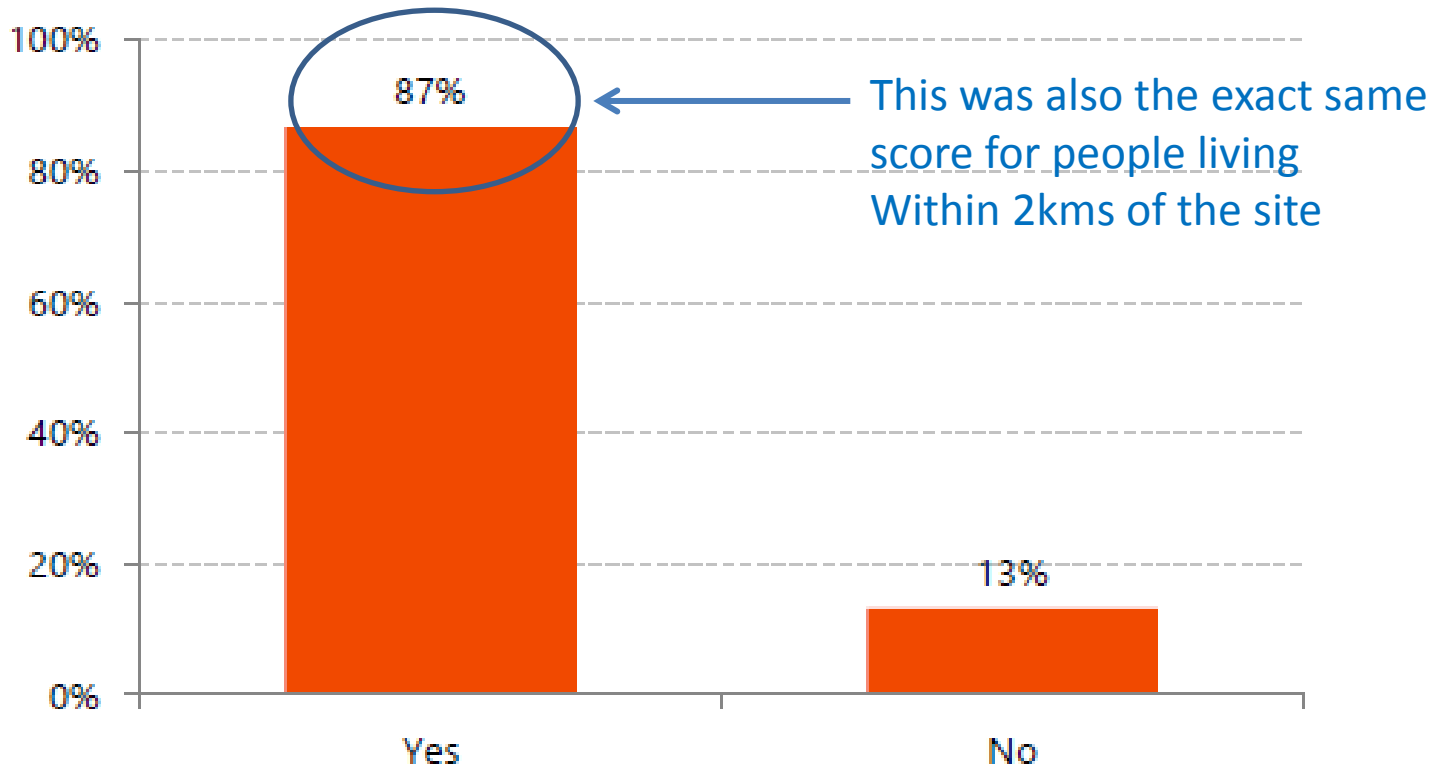

Southern Suburbs Library

Community Engagement Outcomes

June to July 2019

Summary – Key findings

- Community engagement was held in June-July 2019 to get feedback on Landsdale as the recommended site for a new Southern suburbs library
- Various activities were held to involve the local community
- Overall there was 87% support for the new library and location
- Survey results follow.

Key survey findings

Southern Suburbs Library - Do you support the building of a library facility at this location?

Key survey findings

Southern Suburbs Library - how close do you live to the proposed new library at 15 The Broadview, Landsdale?

SURVEYS

- 1,143 People
- Included 364 people within 2kms of site

WORKSHOP

- Open house
- Held at Warradale Community Centre