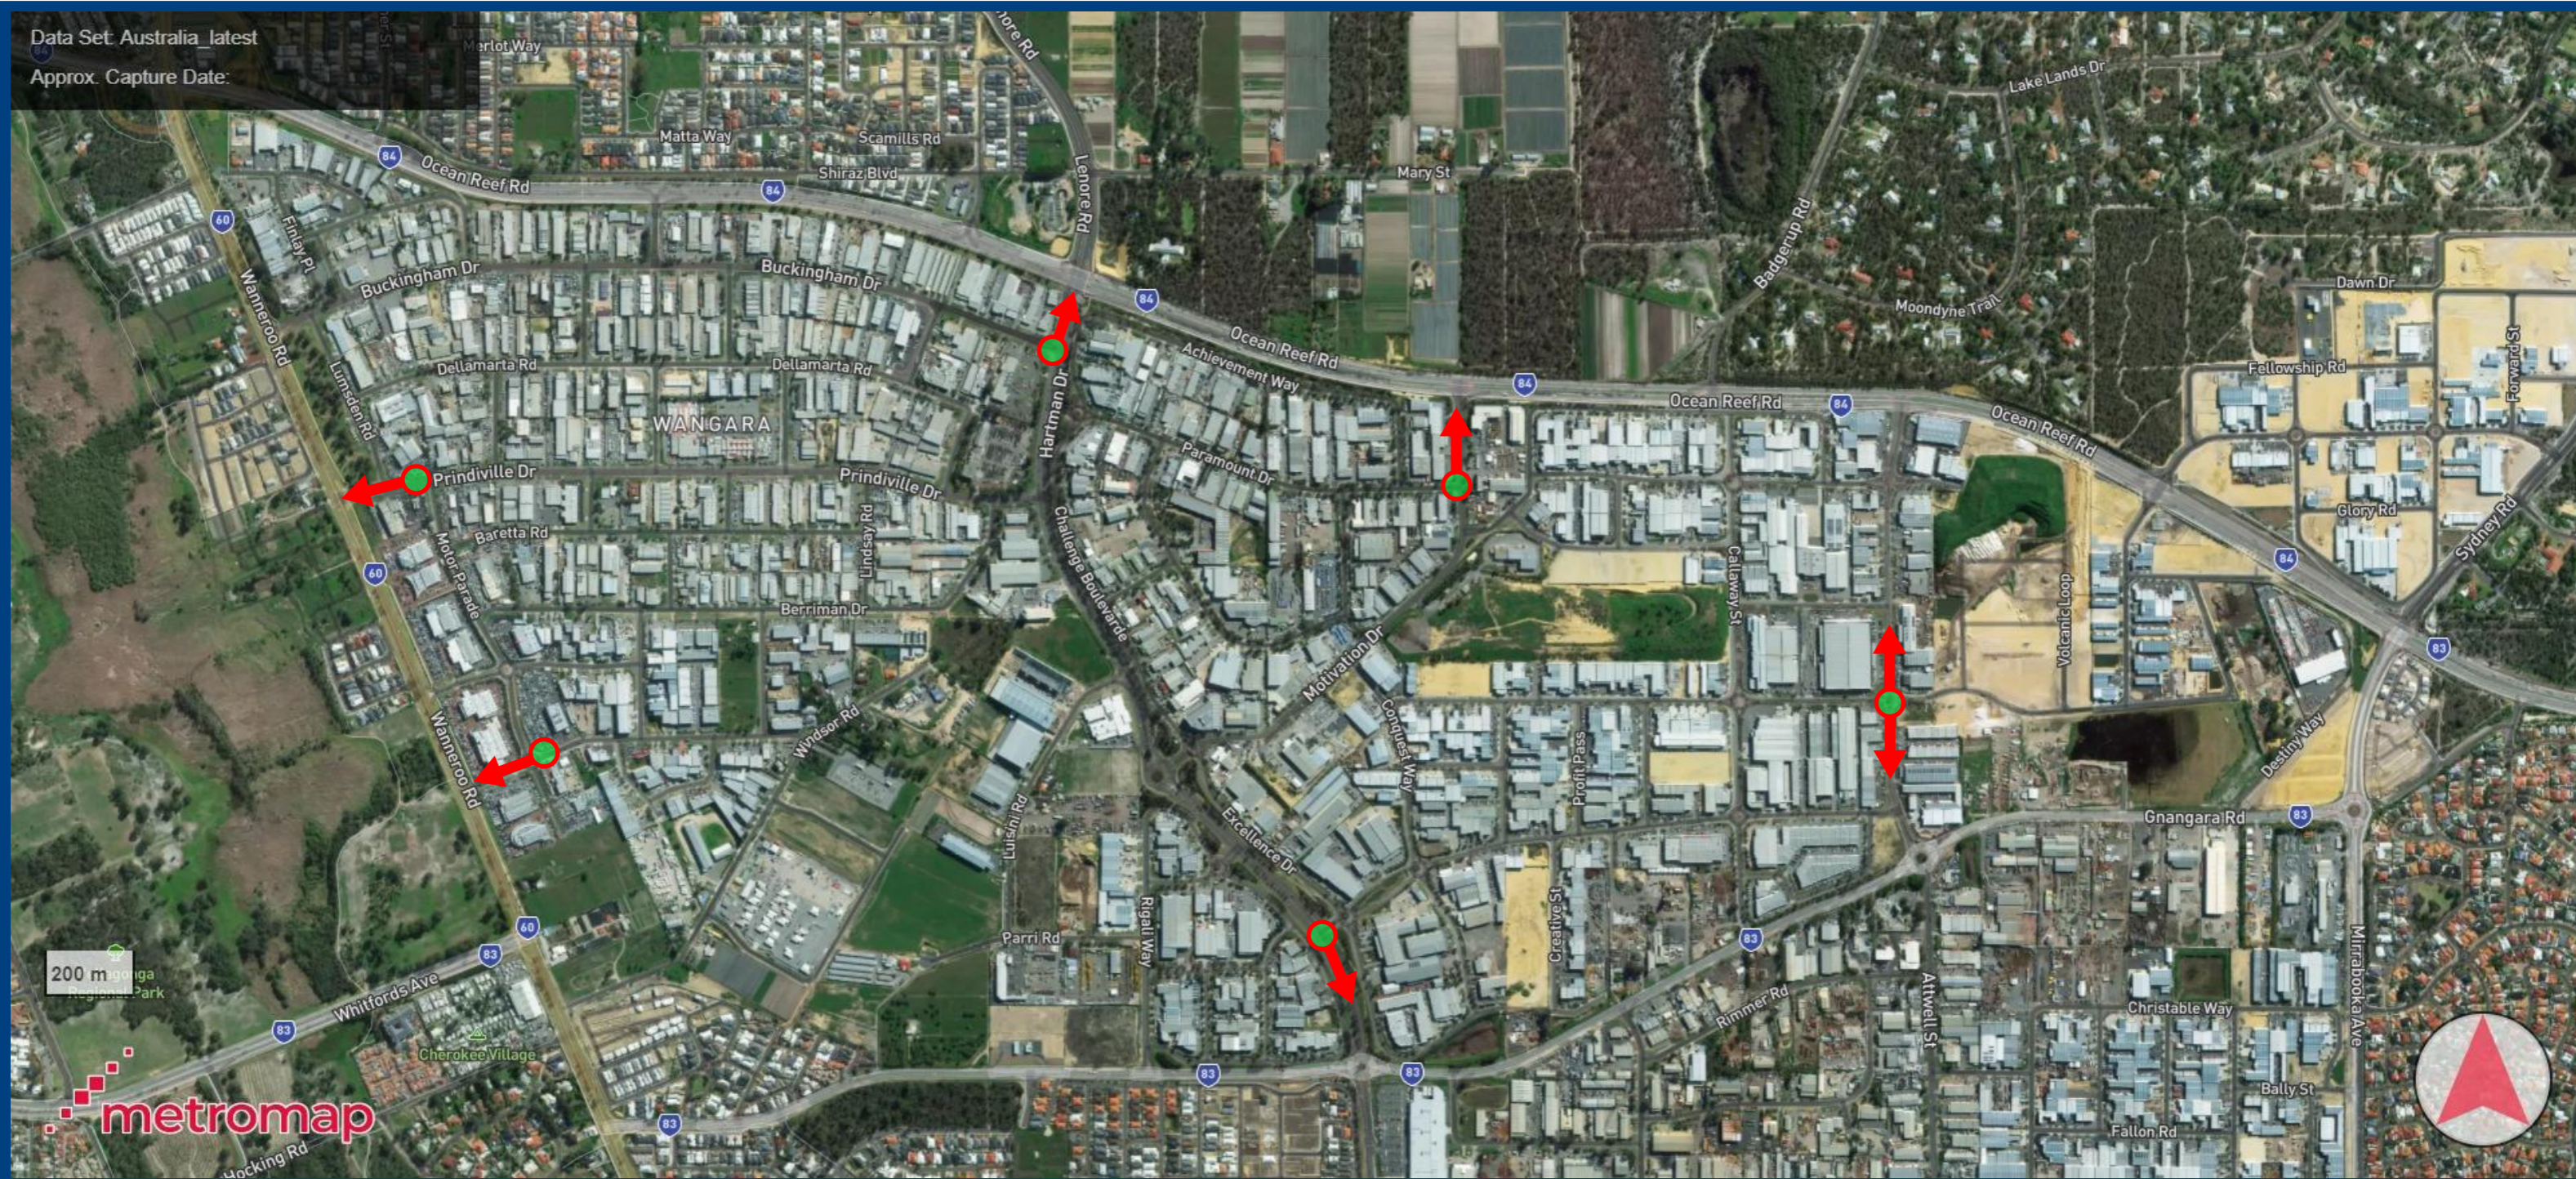

WANGARA CCTV PROJECT - Proposed Camera Locations for Community Consultation

November 2020

LEGEND

CAMERA ON POLE

GENERAL CAMERA DIRECTION OF VIEW