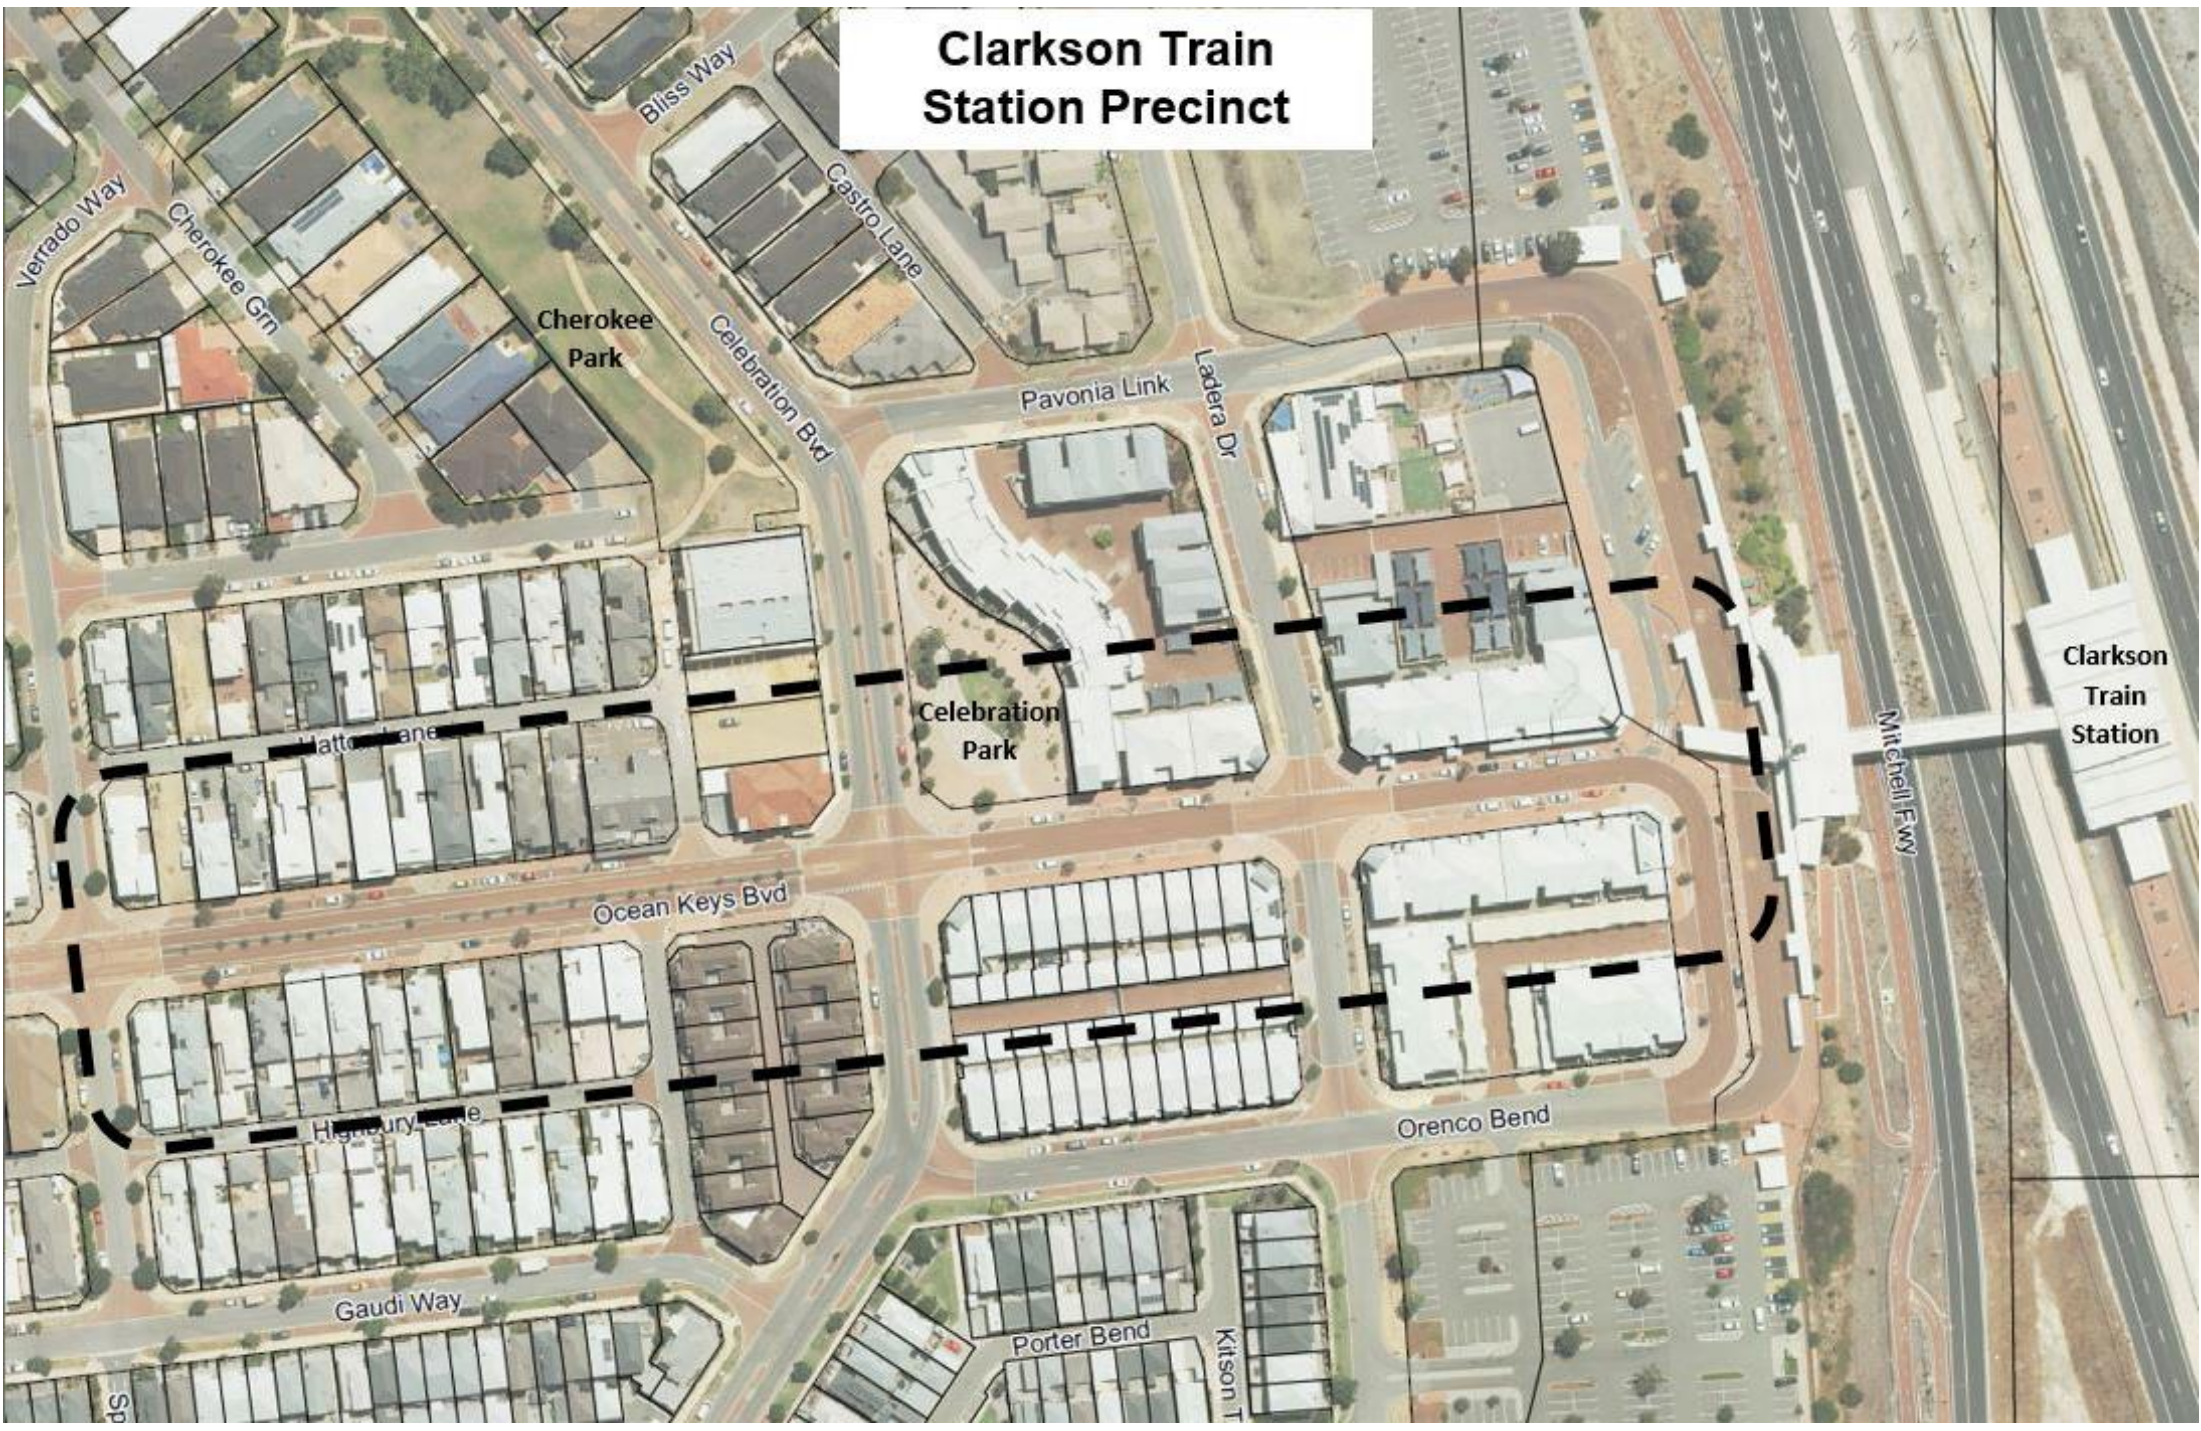

**QUINNS
ROCKS**

MERRIWA

NEERABUP

CLARKSON

MINDARIE

**Neerabup
National
Park**

**Clarkson
Train Station
Precinct**

**Ocean Keys
Shopping
Centre**

Connolly Drive

Mitchell Freeway

Connolly Drive

Neerabup Road

Clarkson Train Station Precinct

Clarkson Train Station

Mitchell Fwy

Cherokee Park

Celebration Park

Orenco Bend

Highway Lane

Gaudi Way

Porter Bend

Kitson T

Verrado Way

Cherokee Gm

Bliss Way

Castro Lane

Celebration Blvd

Pavonia Link

Ladera Dr

Matto Lane

Ocean Keys Blvd