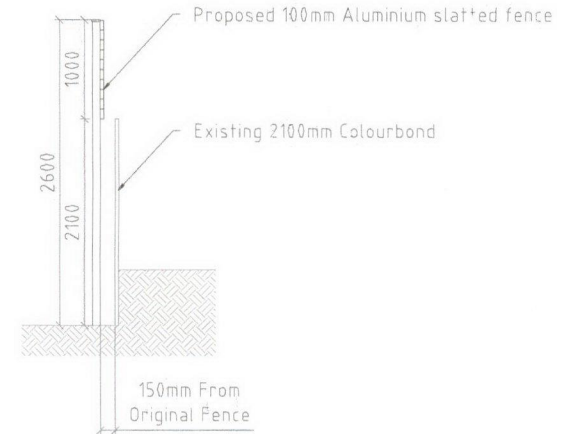

SYNNOTT VIEW

10m Proposed Fence Extension

Exist House

Exist House

Exist House 20B

Plan Scale 1:250

DETAIL 1 FENCE POST DETAIL

DETAIL 2 FENCE POST AND FENCE DETAIL

ELEVATION A Scale 1:250

Illustration Scale 1:250

Proposed Fence Height Extension

20A Synnot View,
Marangaroo WA 6064
for Helen Dale

date: Jan 21/21