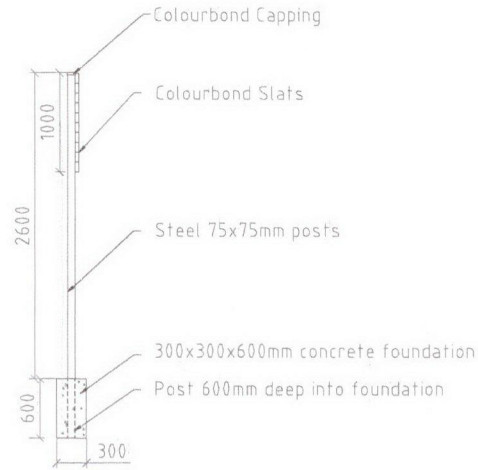

SYNNOTT VIEW

10m Proposed Fence Extension

Exist House

Exist House

Exist House 20B

Plan Scale 1:250

DETAIL 1 FENCE POST DETAIL

DETAIL 2 FENCE POST AND FENCE DETAIL

ELEVATION A Scale 1:250

Illustration Scale 1:250

Proposed Fence Height Extension

20A Synnot View,
Marangaroo WA 6064
for Helen Dale

date: Jan 21/21