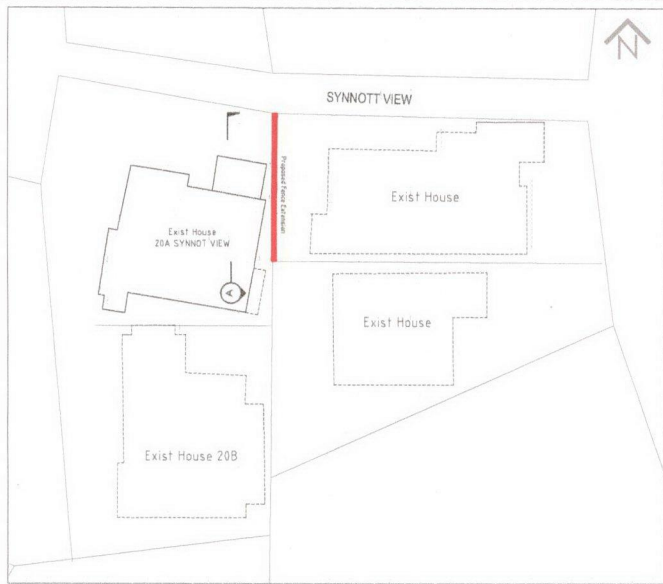

SYNNOTT VIEW

10m Proposed Fence Extension

Exist House

Exist House

Exist House 20B

Plan Scale 1:250

DETAIL 1 FENCE POST DETAIL

DETAIL 2 FENCE POST AND FENCE DETAIL

ELEVATION A Scale 1:250

Illustration Scale 1:250

Proposed Fence Height Extension

20A Synnot View,
Marangaroo WA 6064
for Helen Dale

date: Jan 21/21