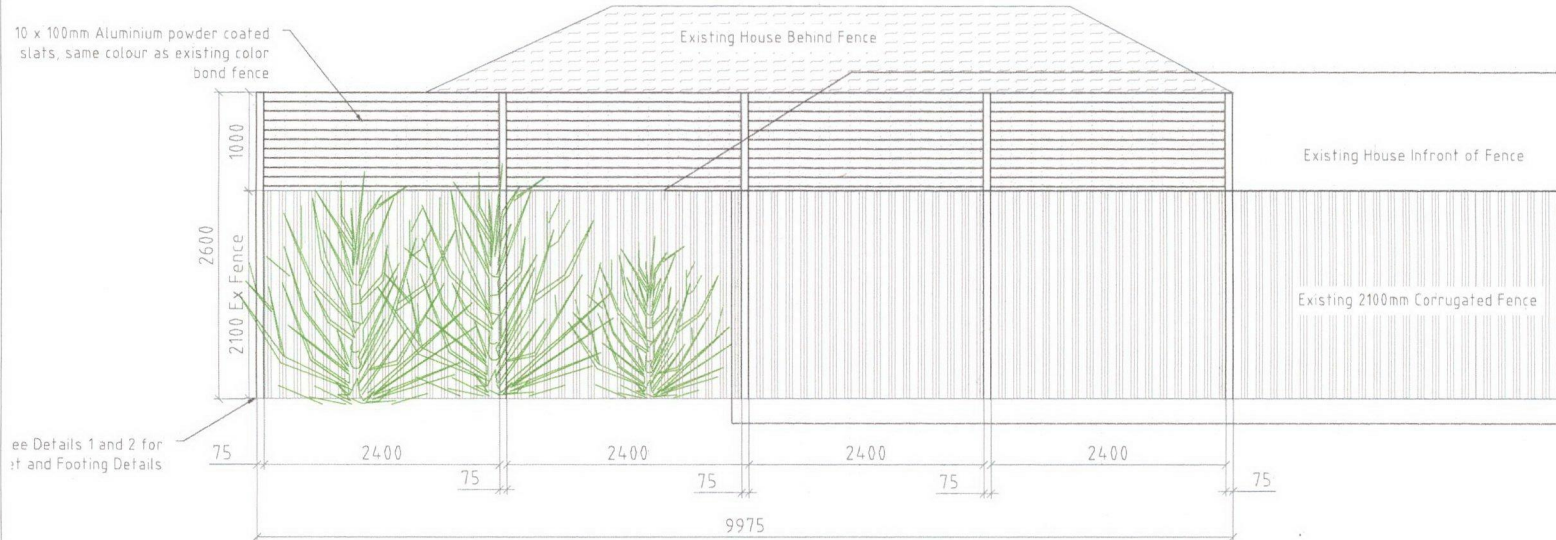

SYNNOTT VIEW

10m Proposed Fence Extension

Exist House

Exist House

Exist House 20B

Plan Scale 1:250

DETAIL 1 FENCE POST DETAIL

DETAIL 2 FENCE POST AND FENCE DETAIL

ELEVATION A Scale 1:250

Illustration Scale 1:250

Proposed Fence Height Extension

20A Synnot View,
Marangaroo WA 6064
for Helen Dale

date: Jan 21/21