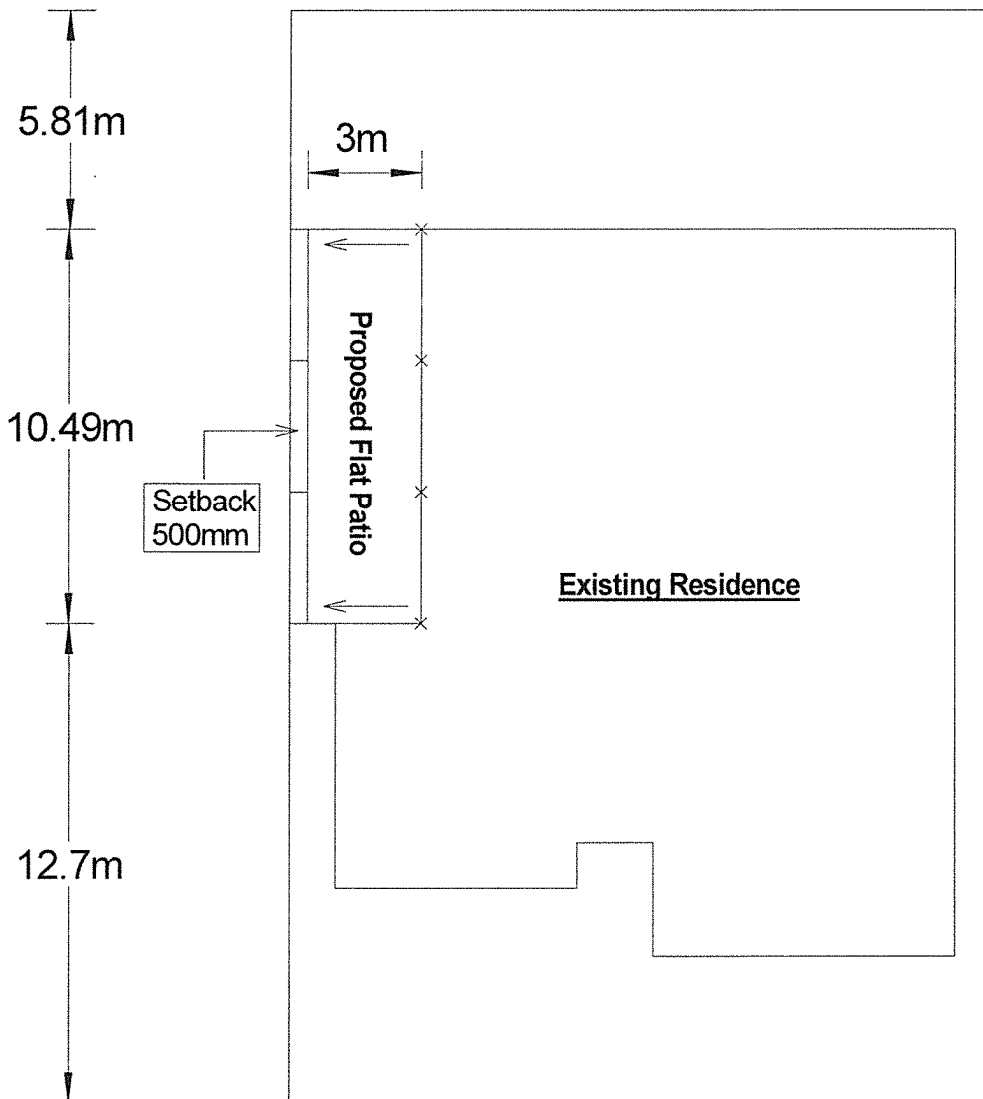

Adjoining Neighbours Intials

#

#

**Outdoor World Site
Plan Details**

Scale	1:200
FFL	-1cb lower than existing residence
Eave Height	2625mm
Ridge Height	2726mm
Roof Colour	Cream
Wall Colour	NA

151 Elliot Road, Wanneroo, WA 6065

Adjoining Neighbours Intials

#

#

Elevations
Scale 1:100