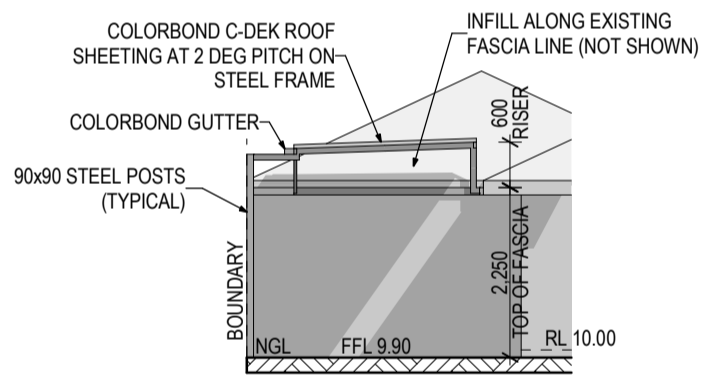

JOB No **25346**
DATE 08.04.21
SCALE 1:200, 1:224.89
PAGE 1/2

REV **A**

HEAD OFFICE
22 Baling St
COCKBURN CENTRAL
 T: 08 9417 7355

CANNINGVALE DISPLAY CENTRE
Cnr South St & Roe Hwy
CANNING VALE

JOONDALUP DISPLAY CENTRE
63 Winton Rd
JOONDALUP