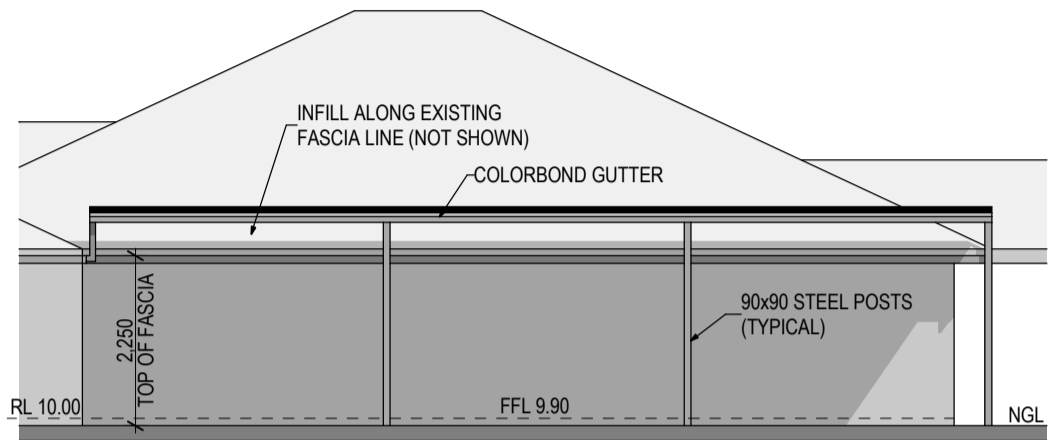

JOB No **25346**
DATE 08.04.21
SCALE 1:200, 1:224.89
PAGE 1/2

REV **A**

HEAD OFFICE
22 Baling St
COCKBURN CENTRAL
 T: 08 9417 7355

CANNINGVALE DISPLAY CENTRE
Cnr South St & Roe Hwy
CANNING VALE

JOONDALUP DISPLAY CENTRE
63 Winton Rd
JOONDALUP