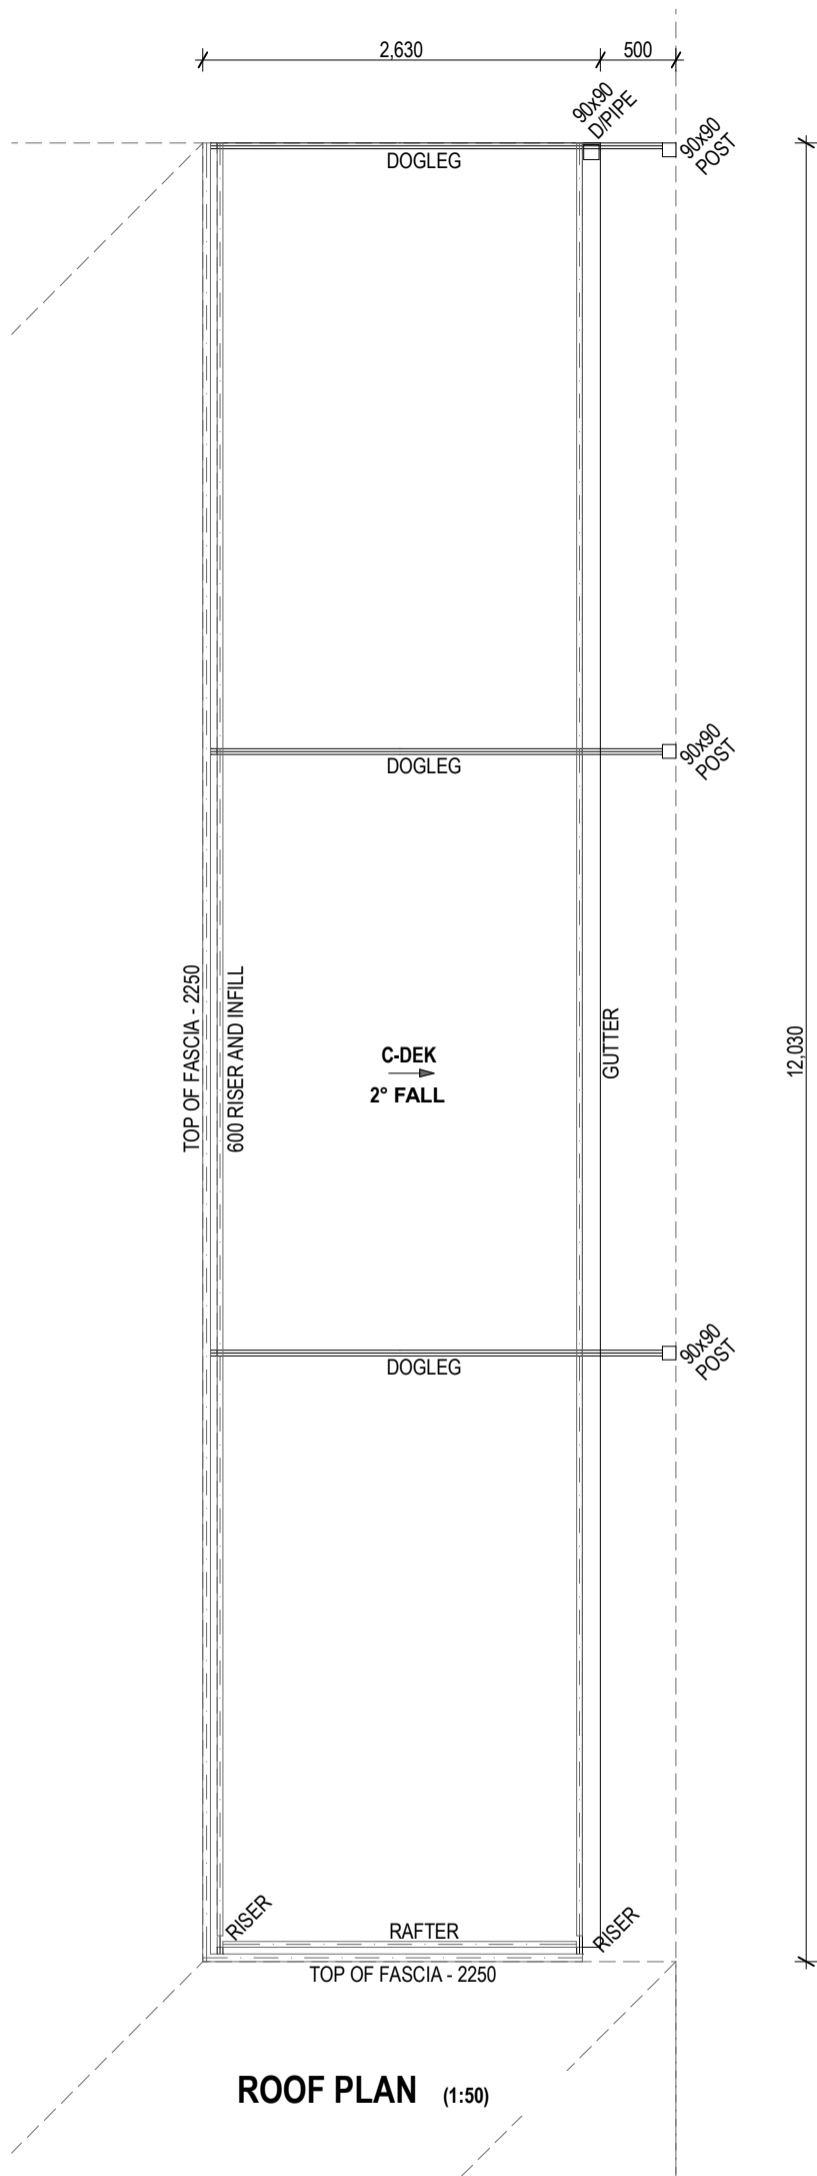

JOB No **25346**
DATE 08.04.21
SCALE 1:200, 1:224.89
PAGE 1/2

REV **A**

HEAD OFFICE
22 Baling St
COCKBURN CENTRAL
 T: 08 9417 7355

CANNINGVALE DISPLAY CENTRE
Cnr South St & Roe Hwy
CANNING VALE

JOONDALUP DISPLAY CENTRE
63 Winton Rd
JOONDALUP

TITLE **PLAN AND ELEVATIONS**
 CLIENT NAME **Paul & Anne IVANOVSKI**
 SITE ADDRESS **Lot 1752 (#9) Sailboat Link,**
JINDALEE

JOB No **25346**
 DATE **08.04.21**
 SCALE **1:50, 1:100**

PAGE **2/2**

REV **A**