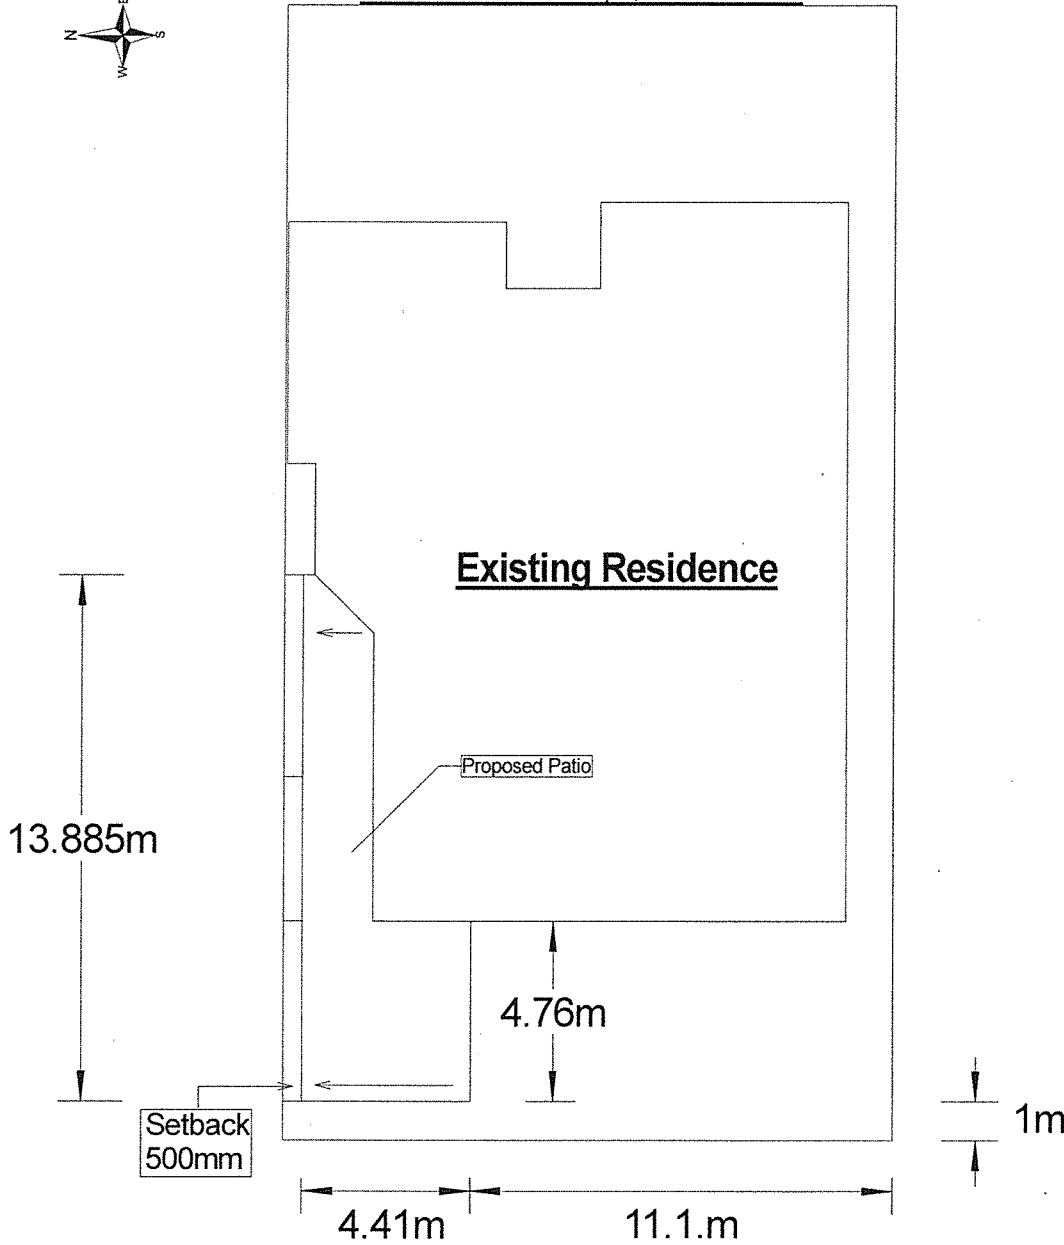

Outdoor World Site Plan Details

Scale	1:200
FFL	Same As Existing (No Change)
Eave Height	2565 mm
Ridge Height	3080 mm
Roof Colour	Surmist
Wall Colour	NA

19 Kilborne Avenue, Quinns Rocks.

Elevations
Scale 1:100