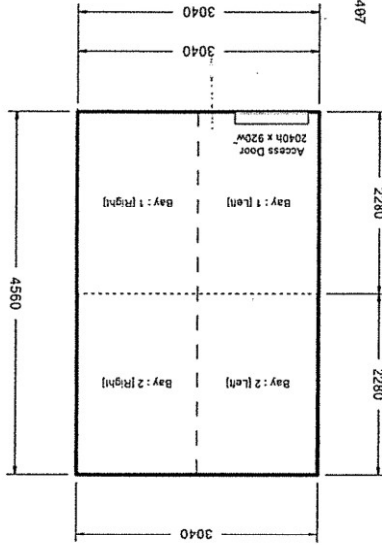

**Adjoining Neighbour Initials**

#

#

#

#

FRONT ELEVATION

RIGHT ELEVATION

LEFT ELEVATION

REAR ELEVATION

**Adjoining Neighbour Initials**

#	#
#	#

**Outdoor World Site  
Plan Details**

Scale	1:200
FFL	10:15
Eave Height	2400 mm
Ridge Height	2807 mm
Roof Colour	Manor Red
Wall Colour	Classic Cream