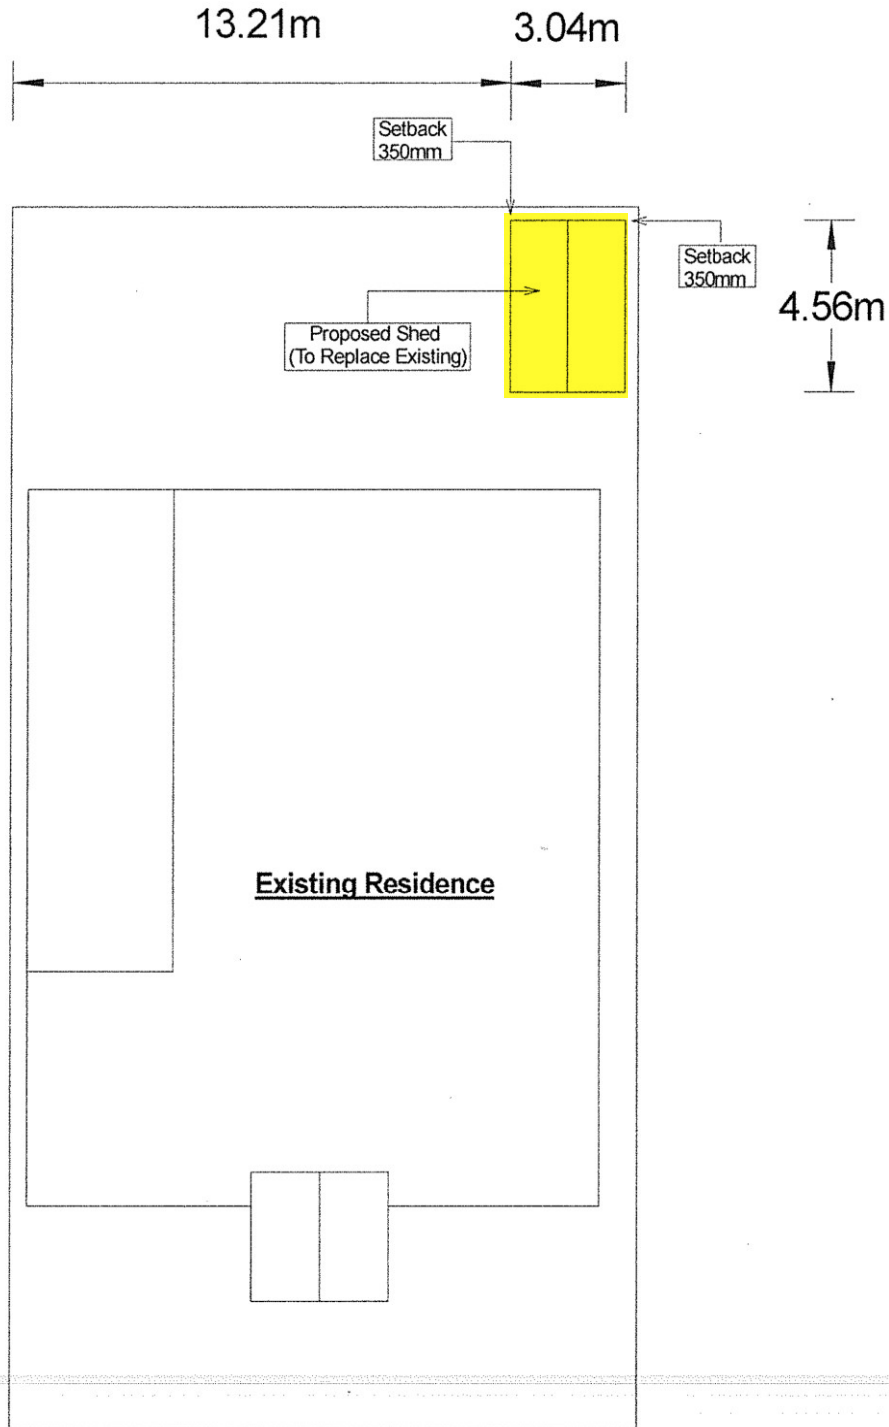

REAR ELEVATION

**Adjoining Neighbour Initials**

#	#
#	#

**Outdoor World Site  
Plan Details**

Scale	1:200
FFL	10:15
Eave Height	2400 mm
Ridge Height	2807 mm
Roof Colour	Manor Red
Wall Colour	Classic Cream