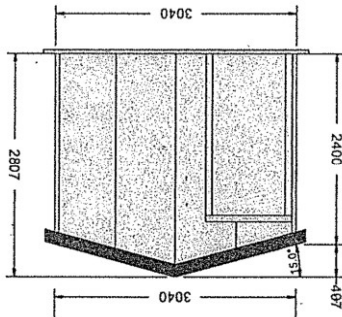

**Adjoining Neighbour Initials**

#

#

#

#

FRONT ELEVATION

RIGHT ELEVATION

LEFT ELEVATION

REAR ELEVATION

**Adjoining Neighbour Initials**

#	#
#	#

**Outdoor World Site  
Plan Details**

Scale	1:200
FFL	10:15
Eave Height	2400 mm
Ridge Height	2807 mm
Roof Colour	Manor Red
Wall Colour	Classic Cream