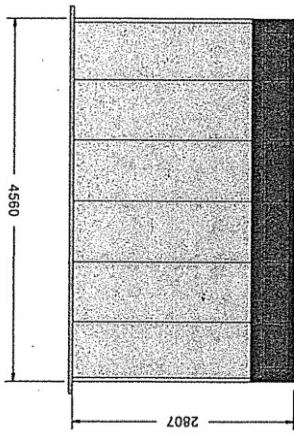

**Adjoining Neighbour Initials**

#

#

#

#

FRONT ELEVATION

RIGHT ELEVATION

LEFT ELEVATION

REAR ELEVATION

**Adjoining Neighbour Initials**

#	#
#	#

**Outdoor World Site  
Plan Details**

Scale	1:200
FFL	10:15
Eave Height	2400 mm
Ridge Height	2807 mm
Roof Colour	Manor Red
Wall Colour	Classic Cream