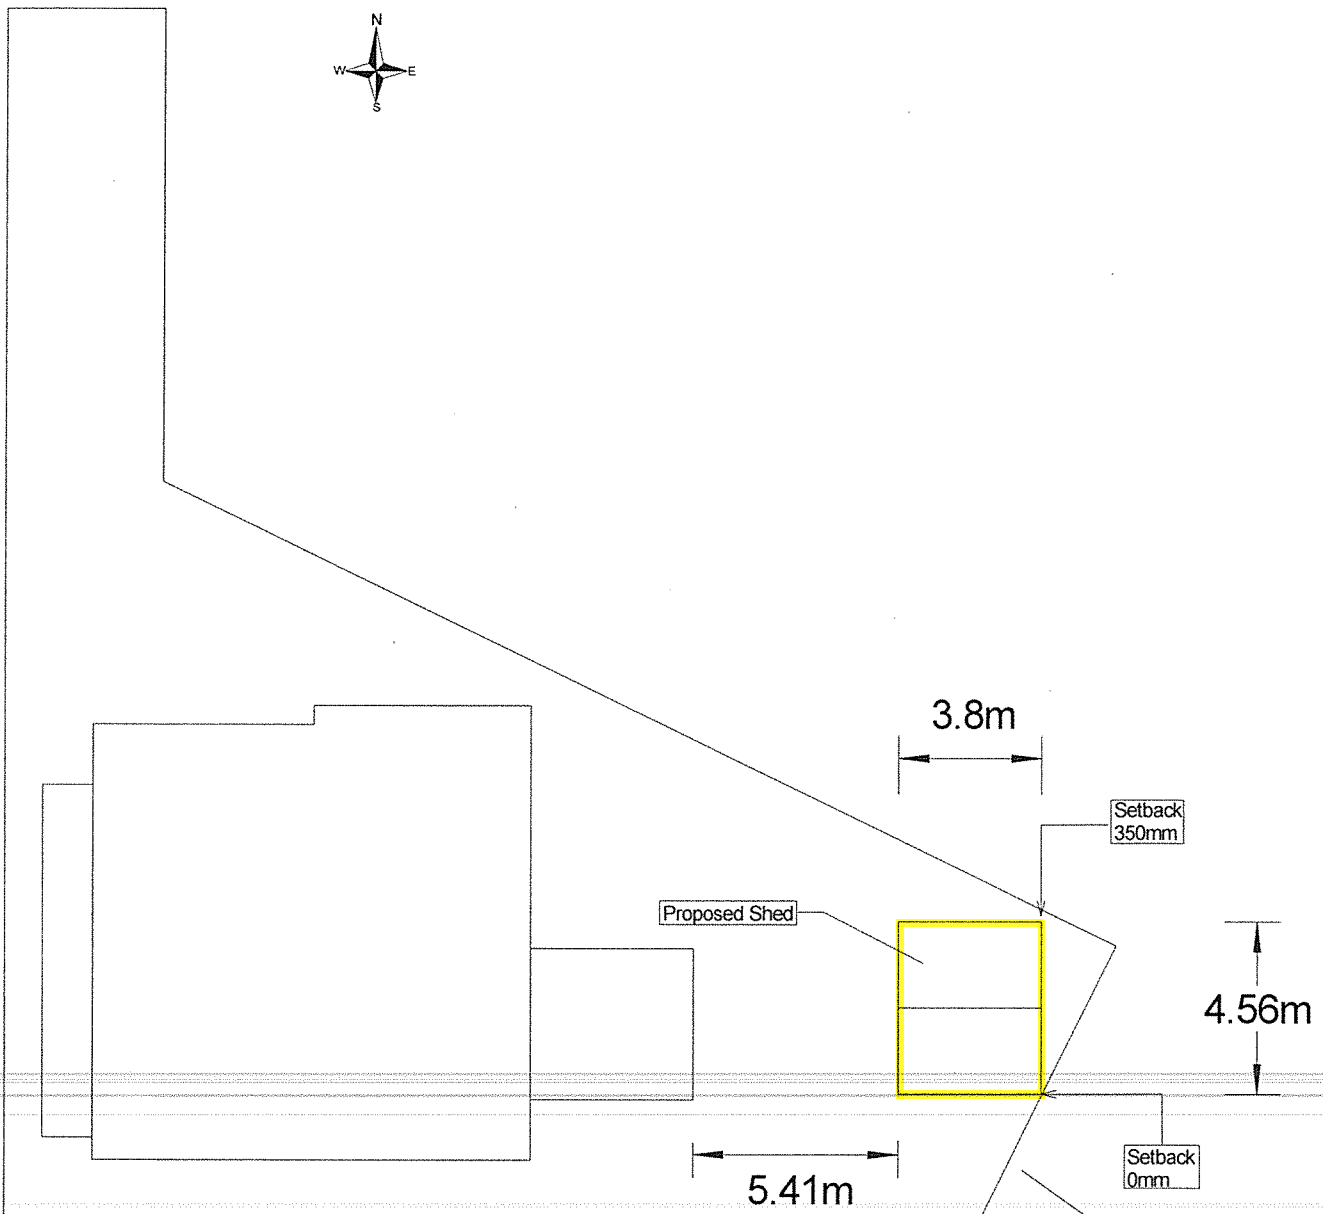

Outdoor World Site Plan Details

Scale	1:200
FFL	Same As Existing (No Change)
Eave Height	2400 mm
Ridge Height	3011 mm
Roof Colour	Classic Cream
Wall Colour	Classic Cream

Jackson Court

PLEASE NOTE RETAINING
WALL/FENCE OVER 6M HIGH
(NEIGHBOUR WILL NOT BE IMPACTED)

REAR ELEVATION

RIGHT ELEVATION

LEFT ELEVATION