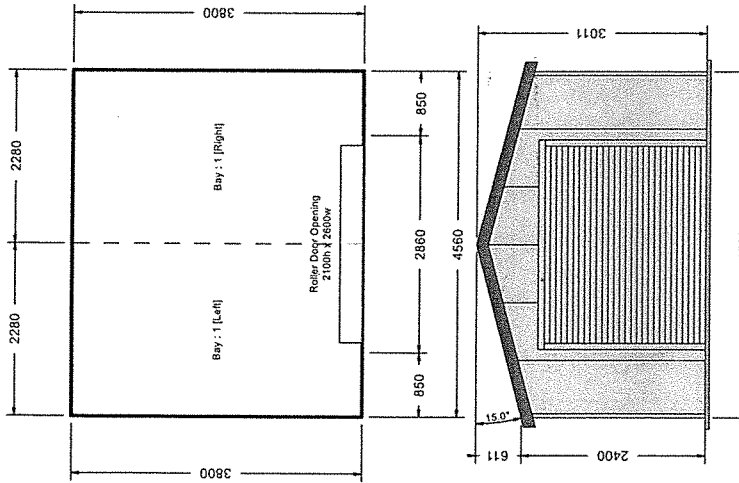

Outdoor World Site Plan Details

Scale	1:200
FFL	Same As Existing (No Change)
Eave Height	2400 mm
Ridge Height	3011 mm
Roof Colour	Classic Cream
Wall Colour	Classic Cream

Jackson Court

PLEASE NOTE RETAINING
WALL/FENCE OVER 6M HIGH
(NEIGHBOUR WILL NOT BE IMPACTED)

REAR ELEVATION

RIGHT ELEVATION

LEFT ELEVATION