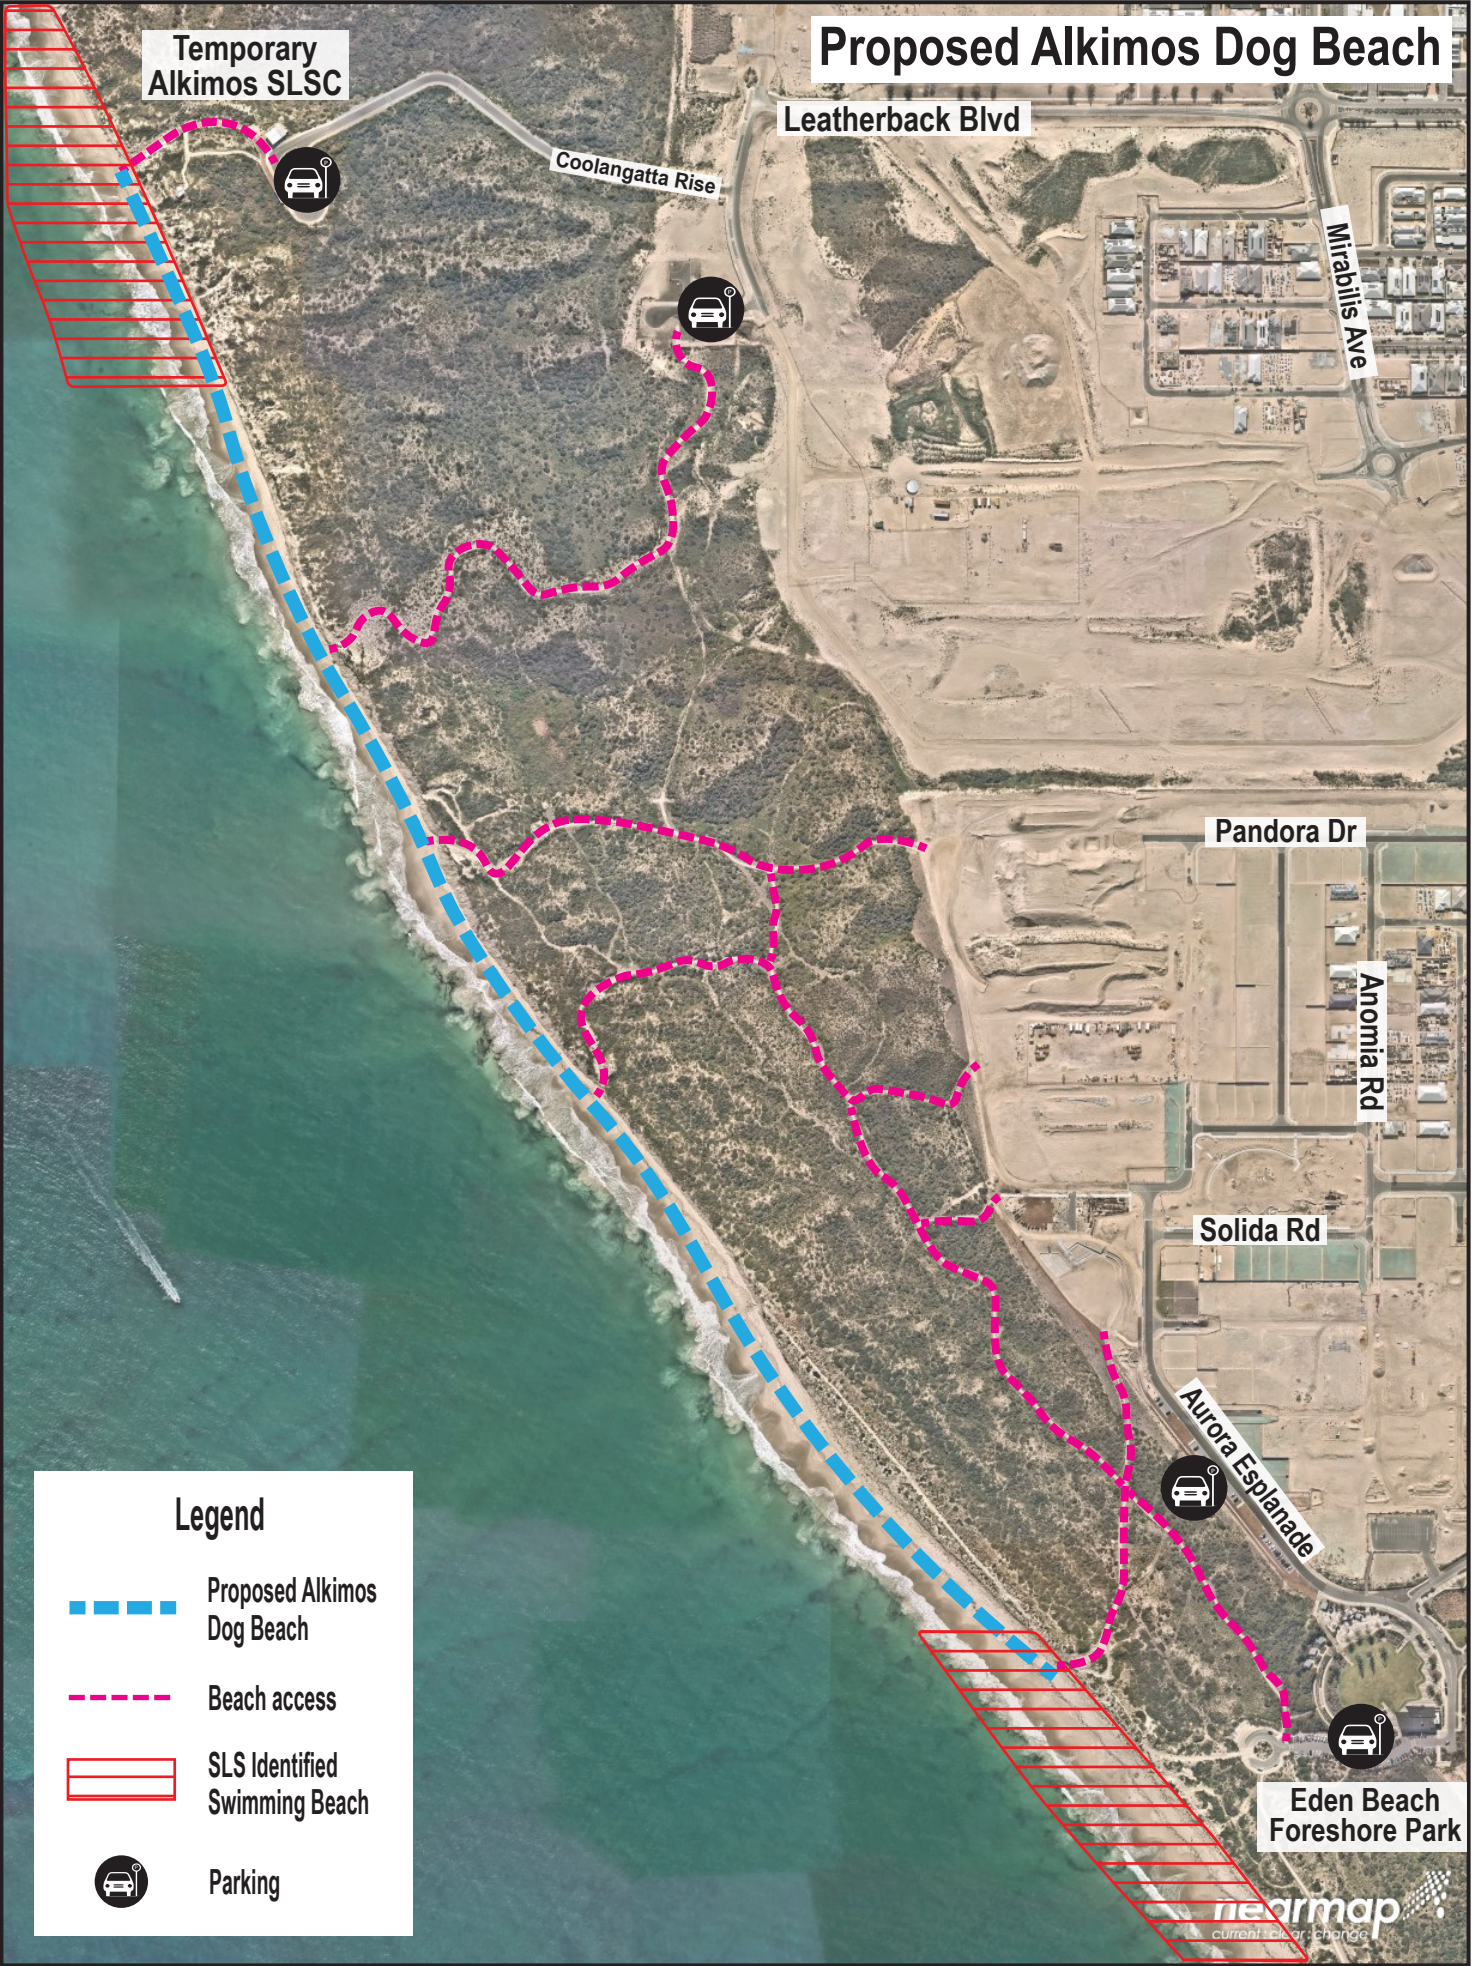

Proposed Alkimos Dog Beach

Temporary Alkimos SLSC

Leatherback Blvd

Coolangatta Rise

Mirabilis Ave

Pandora Dr

Anomia Rd

Solida Rd

Aurora Esplanade

Eden Beach Foreshore Park

Legend

-  Proposed Alkimos Dog Beach
-  Beach access
-  SLS Identified Swimming Beach
-  Parking