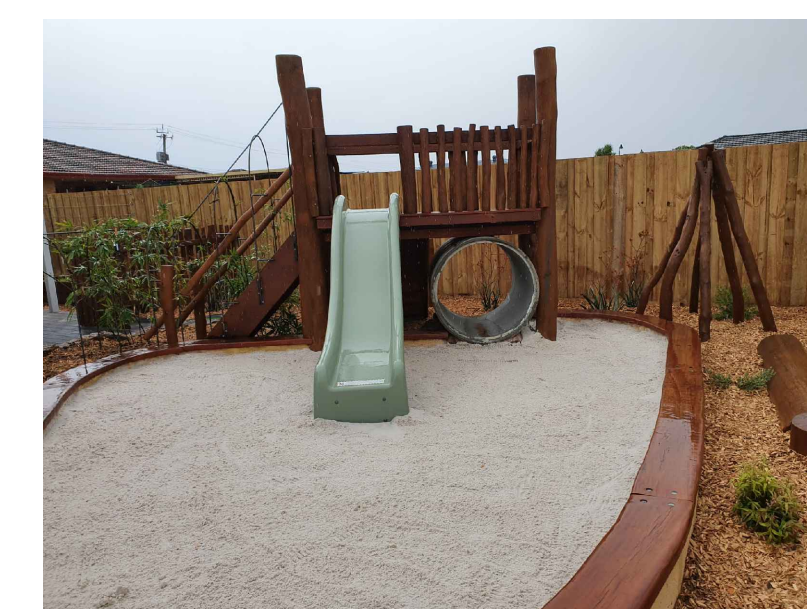

SAND KITCHEN

SAND PIT AND CREEK

VEGGIE BEDS

FORT WITH SLIDE

DECK AND TREE

FLAT TIMBER SEAT

BRIDGE

PROJECT <b>ROCHESTER DRIVE</b>		DRAWING <b>OVERALL CONCEPT PLAN</b>				ISSUE <b>FOR DEVELOPMENT APPLICATION</b>		REVISIONS	
CLIENT -		DRAWING NO	SCALE	SHEET	REVISION	DRAWN	DATE	No	DATE
		L-01	1:150	A1	4	NK	07/01/22	0	16/12/21
								1	18/12/21
								2	20/12/21
								3	06/01/22
								4	07/01/22