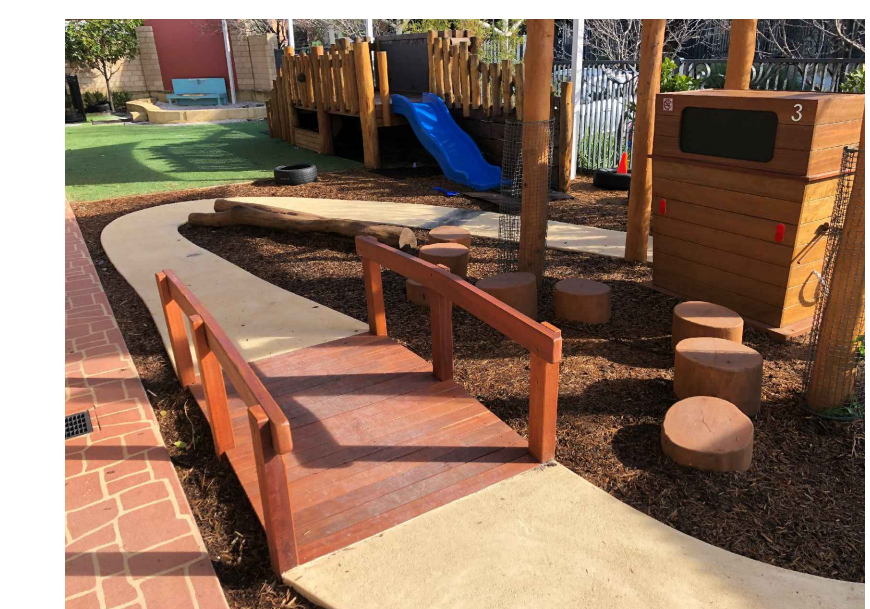

SAND KITCHEN

SAND PIT AND CREEK

VEGGIE BEDS

FORT WITH SLIDE

DECK AND TREE

FLAT TIMBER SEAT

BRIDGE

PROJECT <b>ROCHESTER DRIVE</b>		DRAWING <b>OVERALL CONCEPT PLAN</b>				ISSUE <b>FOR DEVELOPMENT APPLICATION</b>		REVISIONS	
CLIENT -		DRAWING NO	SCALE	SHEET	REVISION	DRAWN	DATE	No	DATE
		L-01	1:150	A1	4	NK	07/01/22	0	16/12/21
								1	18/12/21
								2	20/12/21
								3	06/01/22
								4	07/01/22