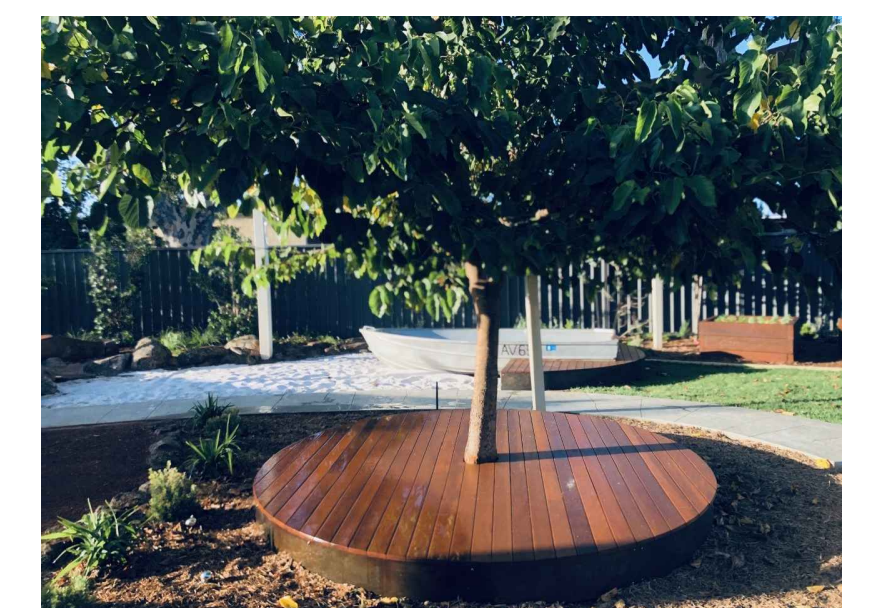

SAND KITCHEN

SAND PIT AND CREEK

VEGGIE BEDS

FORT WITH SLIDE

DECK AND TREE

FLAT TIMBER SEAT

BRIDGE

PROJECT <b>ROCHESTER DRIVE</b>		DRAWING <b>OVERALL CONCEPT PLAN</b>				ISSUE <b>FOR DEVELOPMENT APPLICATION</b>		REVISIONS	
CLIENT -		DRAWING NO	SCALE	SHEET	REVISION	DRAWN	DATE	No	DATE
		L-01	1:150	A1	4	NK	07/01/22	0	16/12/21
								1	18/12/21
								2	20/12/21
								3	06/01/22
								4	07/01/22

PLANT SCHEDULE				
	SPECIES	SPACINGS	SIZE	QTS
TREES				
Ltr	LEMON TREE	AS SHOWN	5LT	2
Atr	APPLE TREE	AS SHOWN	5LT	2
Otr	ORANGE TREE	AS SHOWN	5LT	2
Ptr	PLUM TREE	AS SHOWN	5LT	2
Cfi	CORYMBIA FICIFOLIA	AS SHOWN	5LT	11
Afi	AGONIS FLEXUOSA	AS SHOWN	100LT	1
SHRUBS				
Lof	LAVANDULA OFFICINALIS	600MM	5LT	6
Dde	DIANELLA 'DESTINY'	400MM	5LT	41
Rof	ROSMARINUS OFFICINALIS	600MM	5LT	24
Gfi	GREVILLEA FILILOBA	AS SHOWN	5LT	36
Eni	EREMOPHILA NIVEA	AS SHOWN	5LT	41
Ahu	ALYOGYNE HUEGELII	AS SHOWN	5LT	86
Ema	EREMOPHILA MACULATA	AS SHOWN	5LT	62
Cca	CONOSTYLIS CANDICANS	AS SHOWN	5LT	110
Fno	FICINIA NODOSA	AS SHOWN	5LT	64
Als	ANIGOZANTHOS LANDSCAPE SCARLET	AS SHOWN	5LT	66
Lmu	LIRIOPE MUSCARI	AS SHOWN	5LT	126