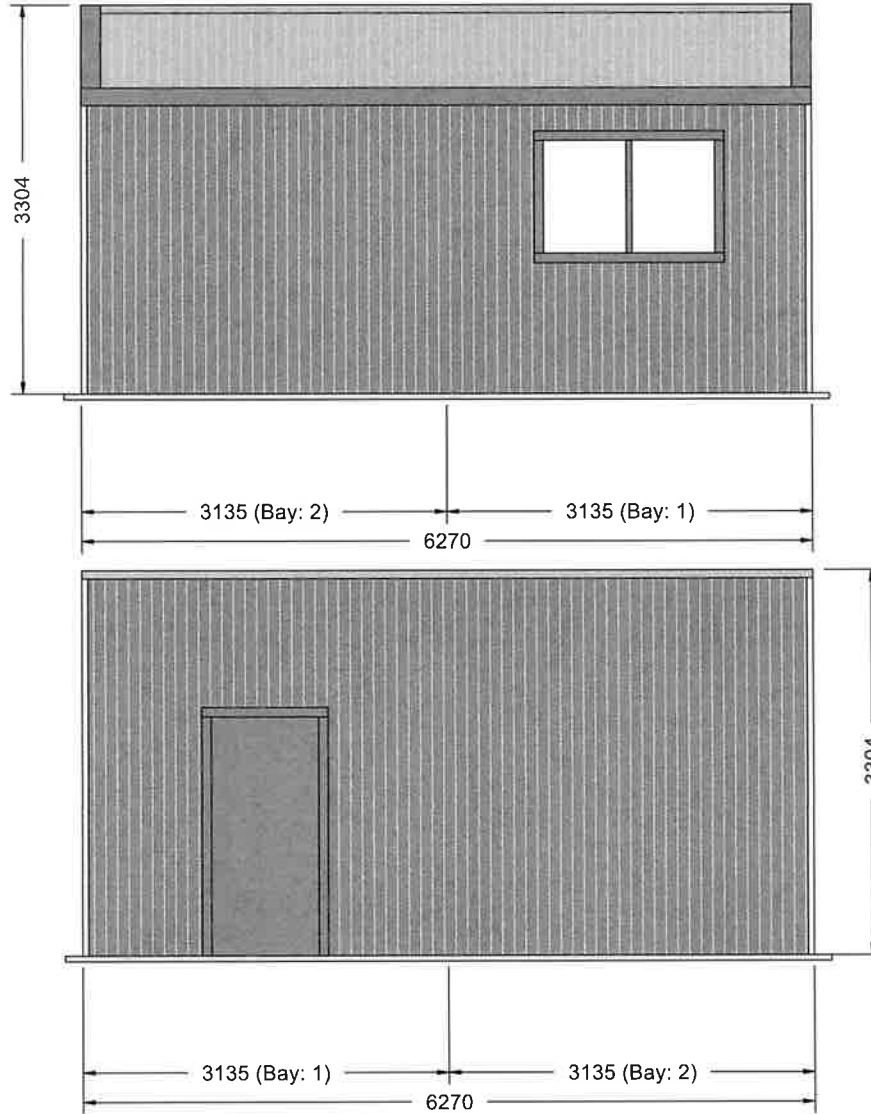

66 Houghton Drive

Verge

Shed set back 500mm from both boundaries

	Job name	[REDACTED]	Date	13-06-2022
	Job number	[REDACTED]	Scale	
4 Action Pl, Wangara, 6065. ph 9302 0755	Job address	66 Houghton Drive		
	Job suburb	Carramar		

Plan Elevation

FRONT ELEVATION

REAR ELEVATION

RIGHT ELEVATION