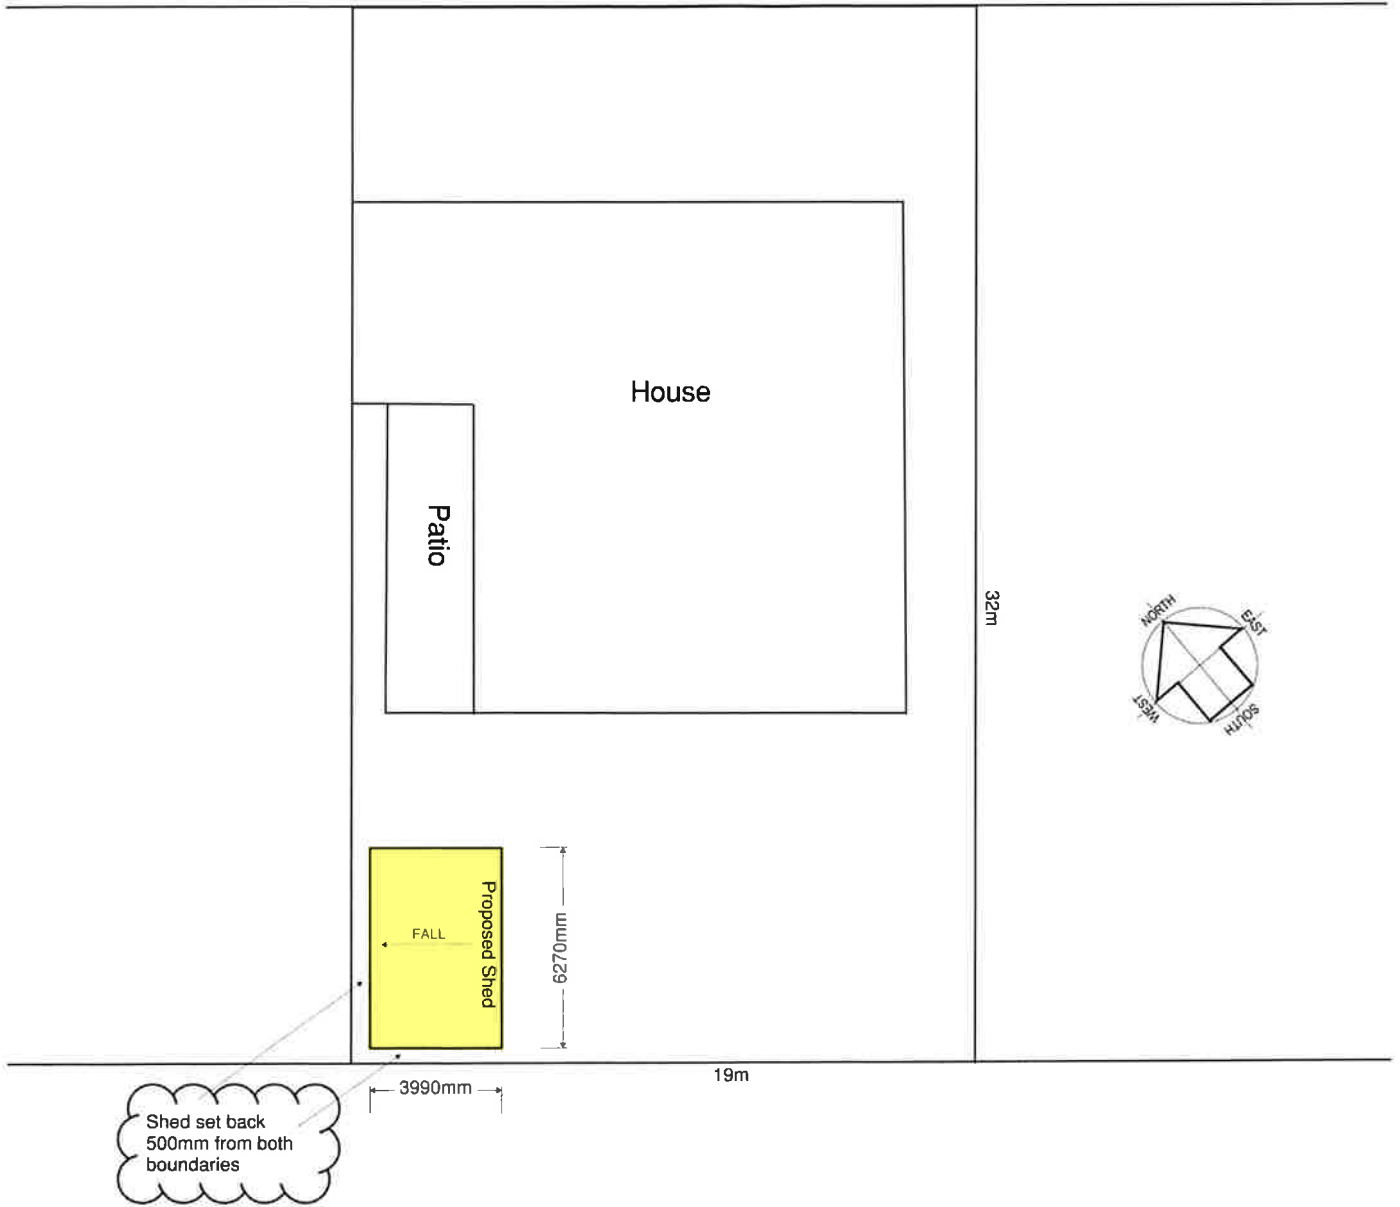

66 Houghton Drive

Verge

Shed set back 500mm from both boundaries

	Job name	[REDACTED]	Date	13-06-2022
	Job number	[REDACTED]	Scale	
4 Action Pl, Wangara, 6065. ph 9302 0755	Job address	66 Houghton Drive		
	Job suburb	Carramar		

Plan Elevation

FRONT ELEVATION

REAR ELEVATION

RIGHT ELEVATION