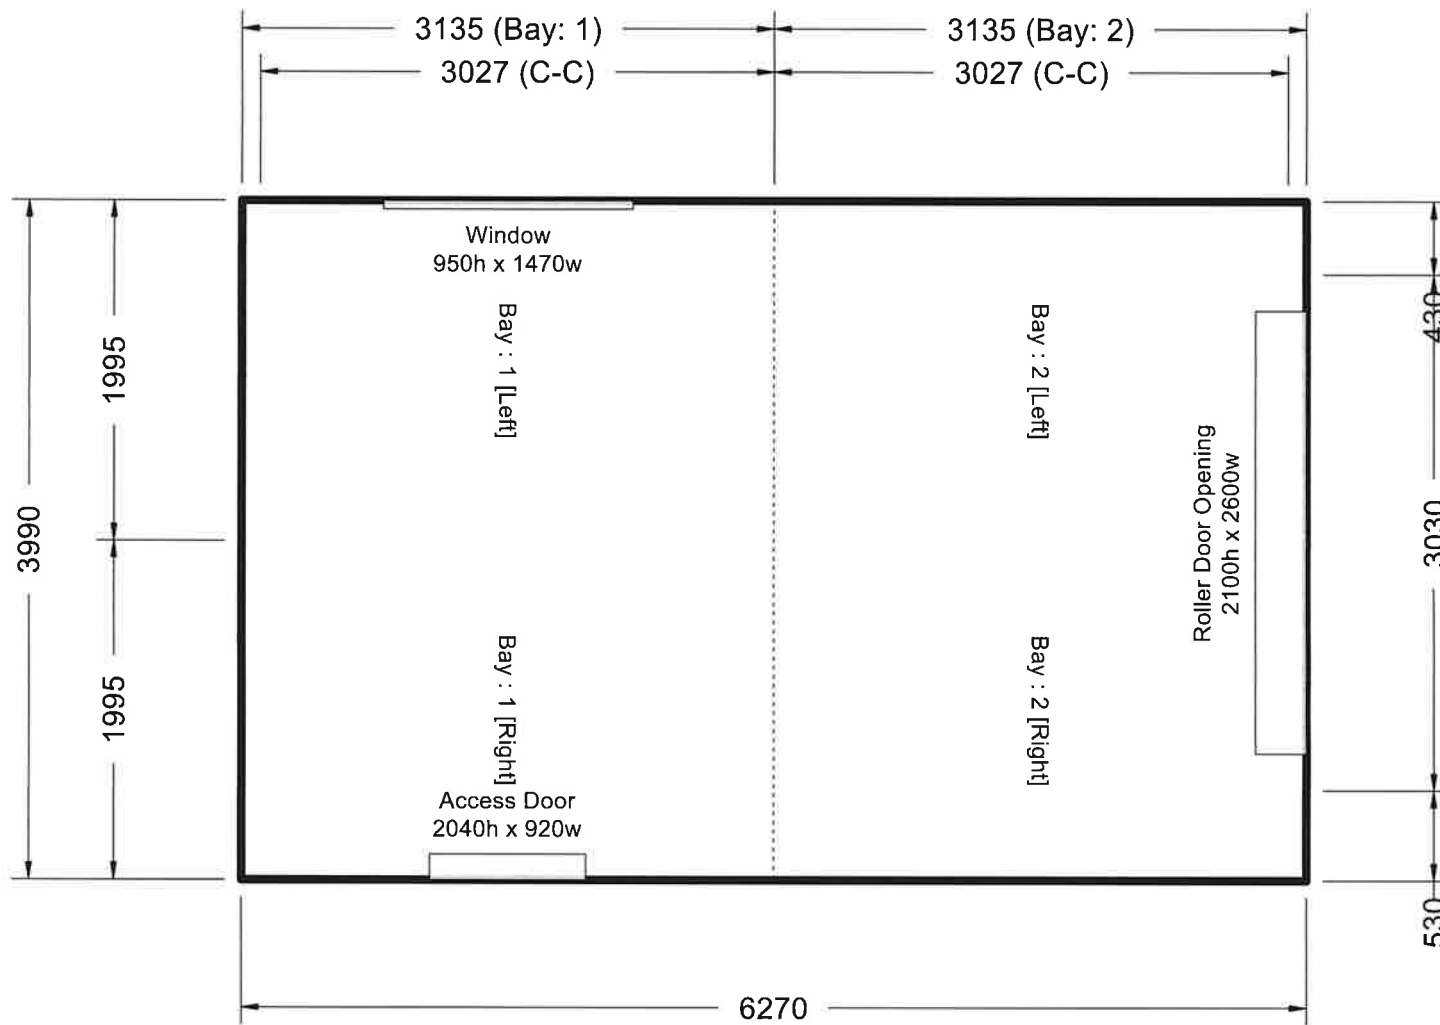

66 Houghton Drive

Verge

Shed set back 500mm from both boundaries

	Job name	[REDACTED]	Date	13-06-2022
	Job number	[REDACTED]	Scale	
4 Action Pl, Wangara, 6065. ph 9302 0755	Job address	66 Houghton Drive		
	Job suburb	Carramar		

Plan Elevation

FRONT ELEVATION

REAR ELEVATION

RIGHT ELEVATION