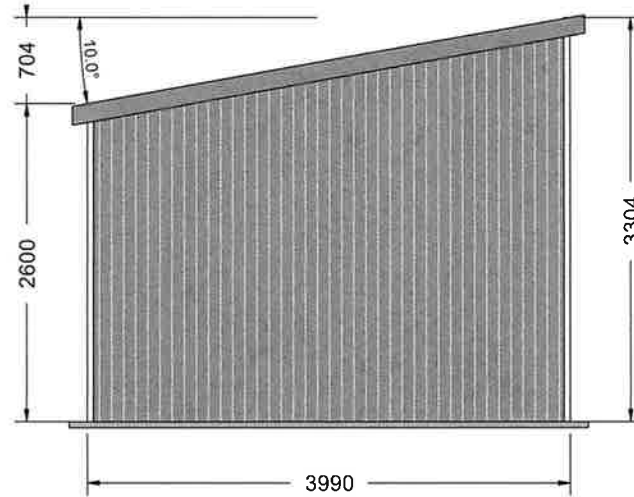

66 Houghton Drive

Verge

Shed set back 500mm from both boundaries

	Job name	[REDACTED]	Date	13-06-2022
	Job number	[REDACTED]	Scale	
4 Action Pl, Wangara, 6065. ph 9302 0755	Job address	66 Houghton Drive		
	Job suburb	Carramar		

Plan Elevation

FRONT ELEVATION

REAR ELEVATION

RIGHT ELEVATION