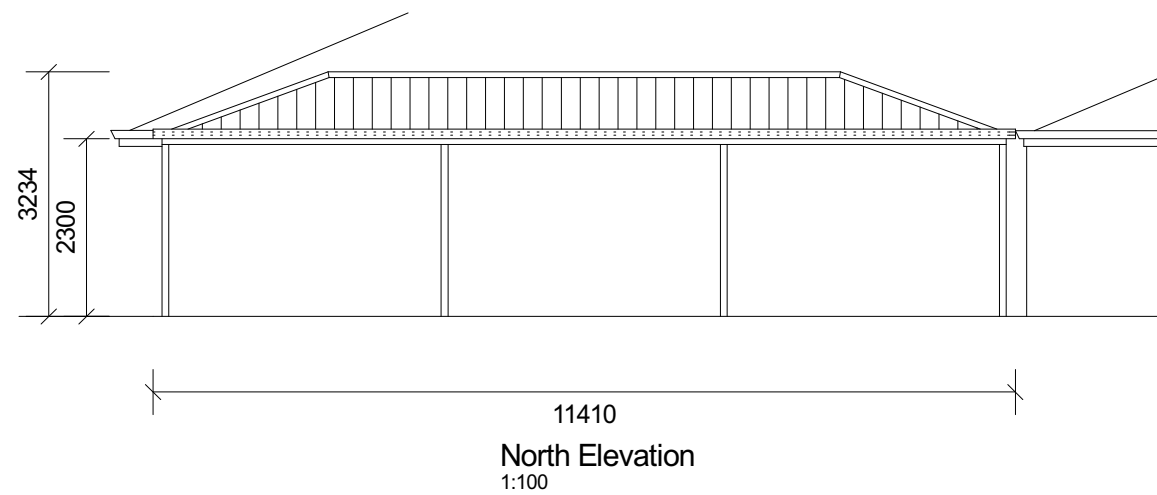

Brookway Retreat  
Scale 1:200

Drawn by	Roger Hurkens
Date	28/03/2023
Eave height	As drawn
Ridge height	As drawn
FFL	As drawn
Scale	As above
Roof Colour	Classic Cream
Frame colour	Classic Cream

**Outdoor World**  
patios | sheds

2/22 Supreme Loop, Gnangara WA 6077

Job name	MILLS
Job number	DD065P & PD066P
Job address	40 Brookway Retreat
Job suburb	Landsdale WA 6065