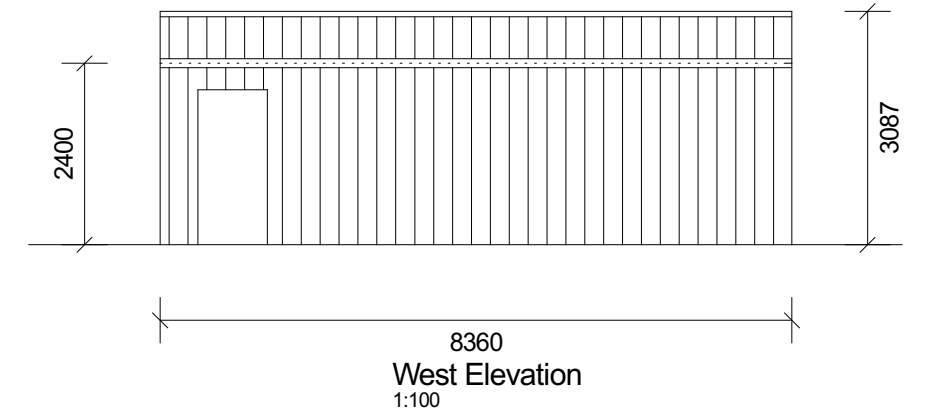

Brookway Retreat  
Scale 1:200

Drawn by	Roger Hurkens
Date	28/03/2023
Eave height	As drawn
Ridge height	As drawn
FFL	As drawn
Scale	As above
Roof Colour	Classic Cream
Frame colour	Classic Cream

**Outdoor World**  
patios | sheds

2/22 Supreme Loop, Gnangara WA 6077

Job name	MILLS
Job number	DD065P & PD066P
Job address	40 Brookway Retreat
Job suburb	Landsdale WA 6065