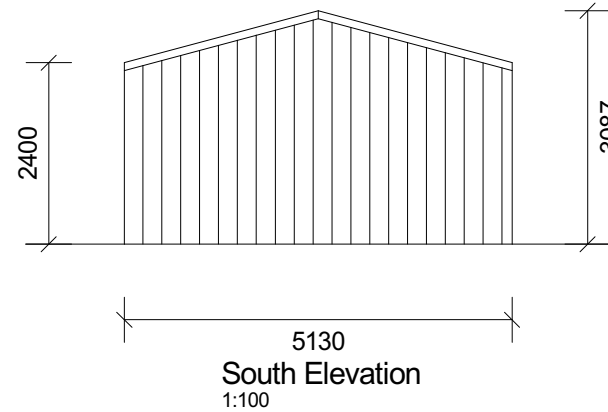

Brookway Retreat  
Scale 1:200

Drawn by	Roger Hurkens
Date	28/03/2023
Eave height	As drawn
Ridge height	As drawn
FFL	As drawn
Scale	As above
Roof Colour	Classic Cream
Frame colour	Classic Cream

**Outdoor World**  
patios | sheds

2/22 Supreme Loop, Gnangara WA 6077

Job name	MILLS
Job number	DD065P & PD066P
Job address	40 Brookway Retreat
Job suburb	Landsdale WA 6065