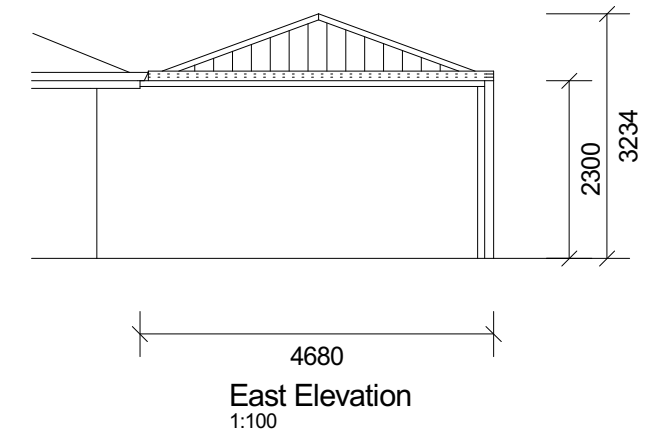

Brookway Retreat  
Scale 1:200

Drawn by	Roger Hurkens
Date	28/03/2023
Eave height	As drawn
Ridge height	As drawn
FFL	As drawn
Scale	As above
Roof Colour	Classic Cream
Frame colour	Classic Cream

**Outdoor World**  
patios | sheds

2/22 Supreme Loop, Gnangara WA 6077

Job name	MILLS
Job number	DD065P & PD066P
Job address	40 Brookway Retreat
Job suburb	Landsdale WA 6065