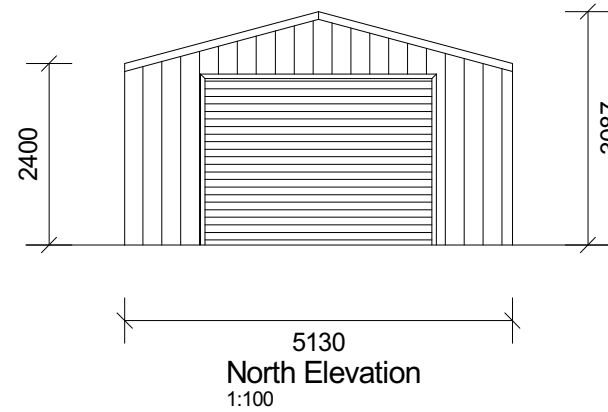

Brookway Retreat  
Scale 1:200

Drawn by	Roger Hurkens
Date	28/03/2023
Eave height	As drawn
Ridge height	As drawn
FFL	As drawn
Scale	As above
Roof Colour	Classic Cream
Frame colour	Classic Cream

**Outdoor World**  
patios | sheds

2/22 Supreme Loop, Gnangara WA 6077

Job name	MILLS
Job number	DD065P & PD066P
Job address	40 Brookway Retreat
Job suburb	Landsdale WA 6065