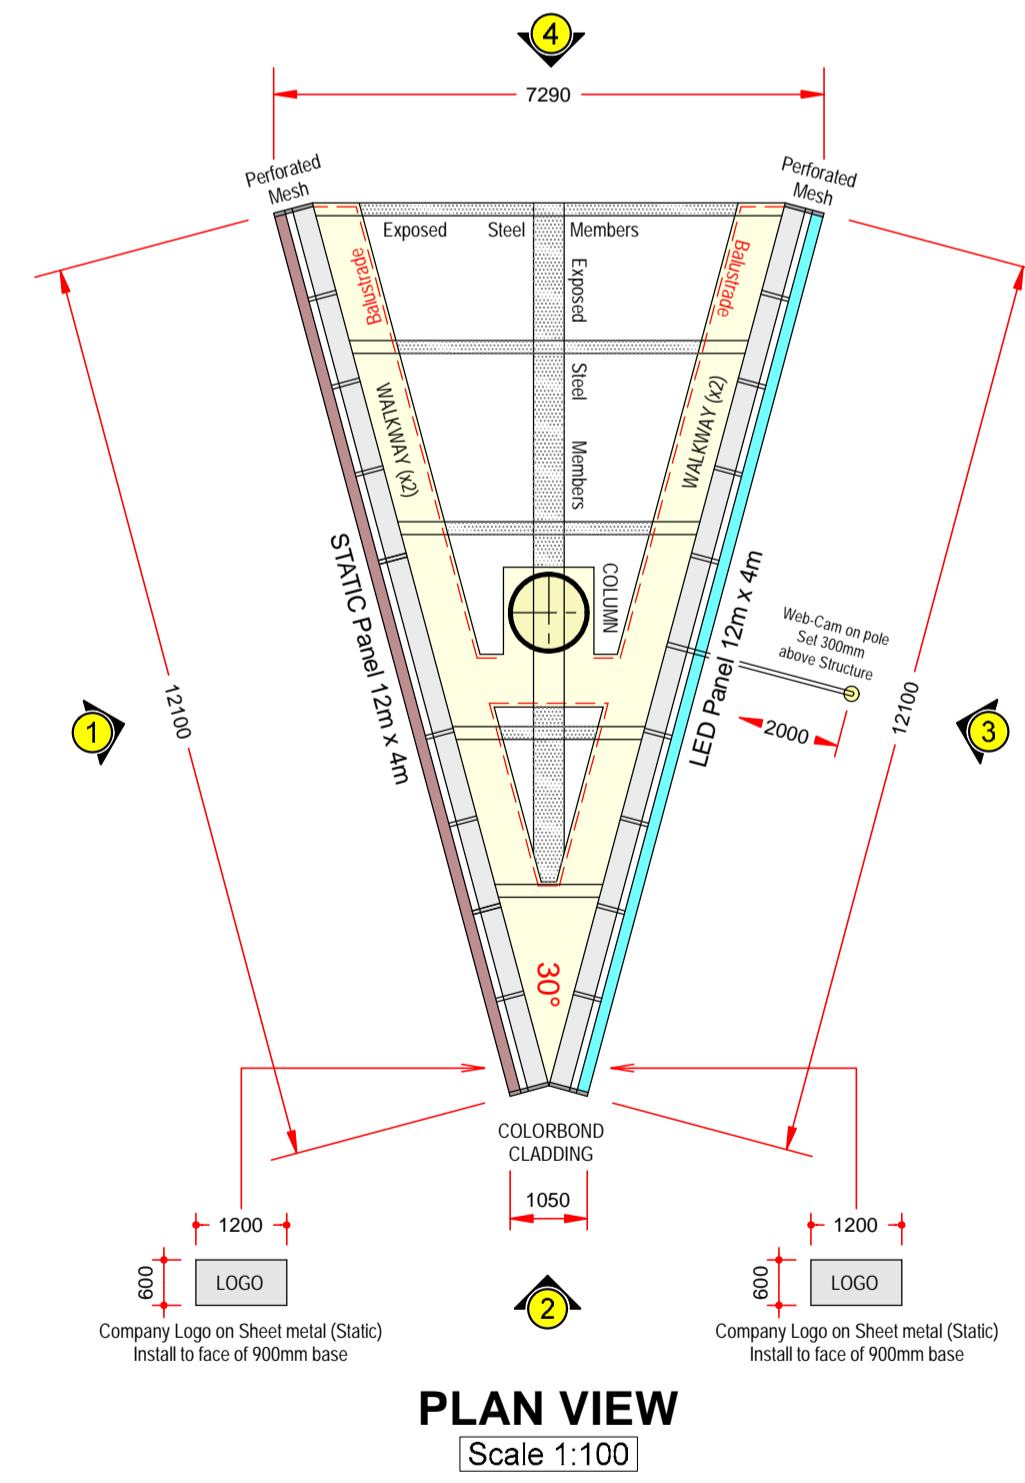

Deposited Plan 424433

Setout and Orientation of Structure
Scale 1:100

Project:	STRUCTURE LED PANEL 12m x 4m STATIC PANEL 12m x 4m	
Location:	139 BADGERUP RD WANNEROO WA 6065	
Revision:	3	SHEET SIZE: A1
Date:	07/09/2023	S2 of 3

Spyglass Media Pty Ltd
PO Box 42, Claremont, WA, 6910
P: 08 9385 1324

VIEW 1
Scale 1:100

VIEW 2

VIEW 3

VIEW 4

PLAN VIEW
Scale 1:100

Project:		STRUCTURE	
		LED PANEL 12m x 4m STATIC PANEL 12m x 4m	
Location:		Revision: 3	SHEET SIZE: A1
139 BADGERUP RD WANNEROO WA 6065		Date: 07/09/2023	S3 of 3