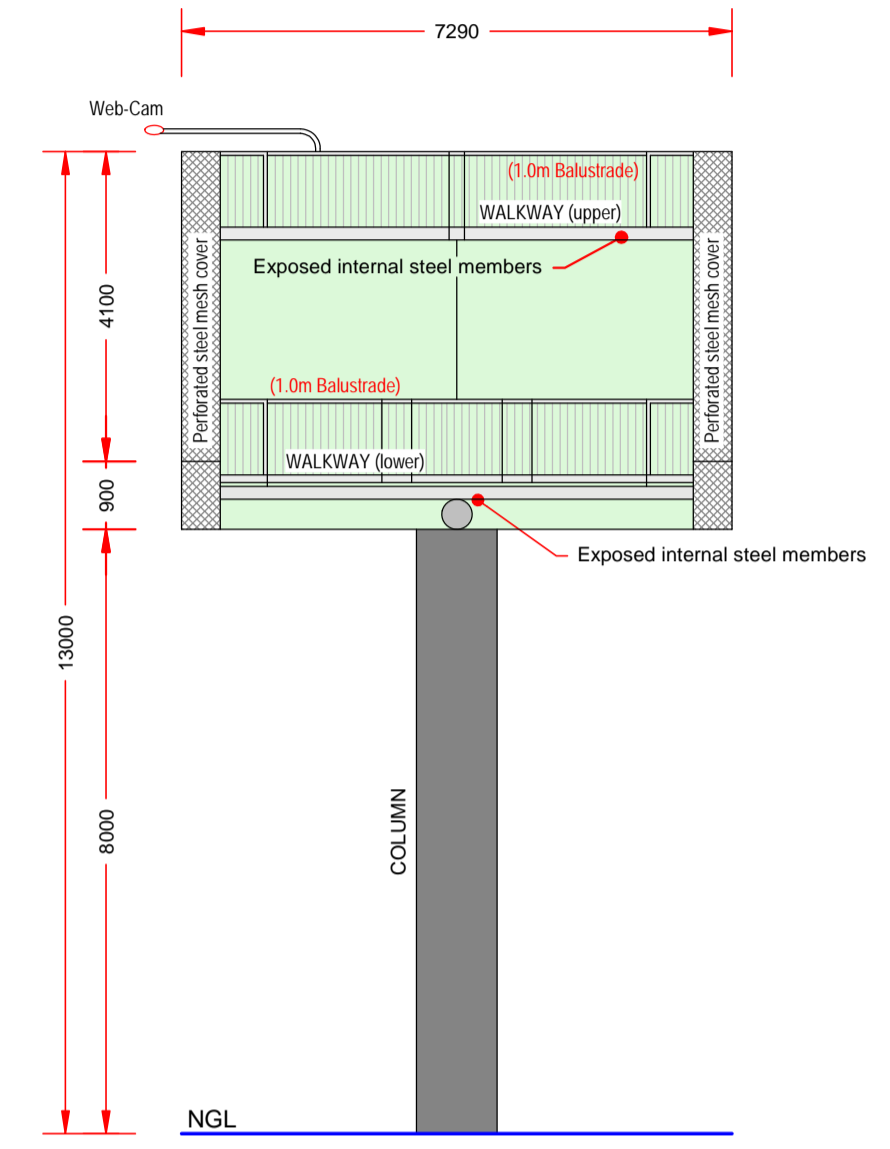

Deposited Plan 424433

Setout and Orientation of Structure
Scale 1:100

Project:	STRUCTURE LED PANEL 12m x 4m STATIC PANEL 12m x 4m	
Location:	139 BADGERUP RD WANNEROO WA 6065	
Revision:	3	SHEET SIZE: A1
Date:	07/09/2023	S2 of 3

Spyglass Media Pty Ltd
PO Box 42, Claremont, WA, 6910
P: 08 9385 1324

VIEW 1
Scale 1:100

VIEW 2

VIEW 3

VIEW 4

PLAN VIEW
Scale 1:100

Project:		STRUCTURE	
		LED PANEL 12m x 4m STATIC PANEL 12m x 4m	
Location:		Revision: 3	SHEET SIZE: A1
139 BADGERUP RD WANNEROO WA 6065		Date: 07/09/2023	S3 of 3