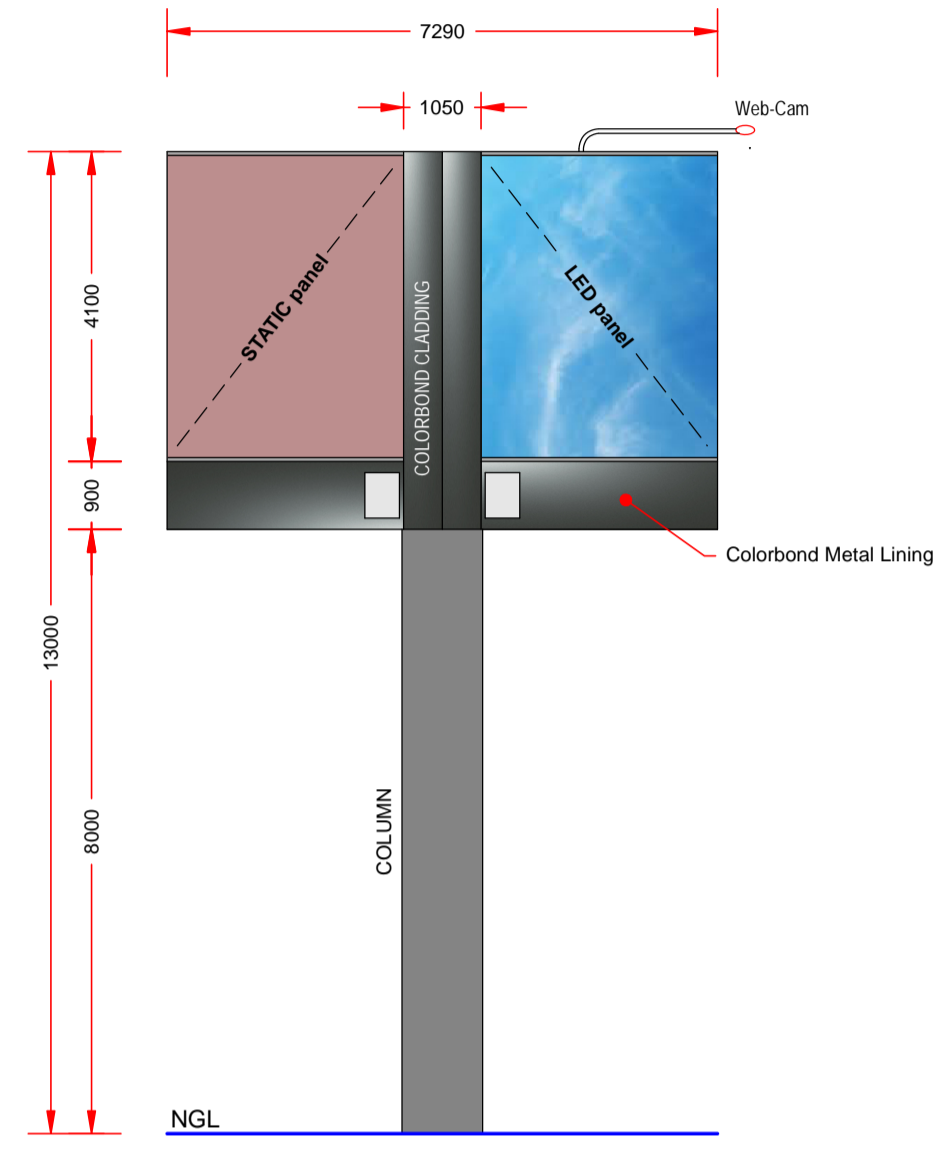

Deposited Plan 424433

Setout and Orientation of Structure
Scale 1:100

Project:	STRUCTURE LED PANEL 12m x 4m STATIC PANEL 12m x 4m	
Location:	139 BADGERUP RD WANNEROO WA 6065	
Revision:	3	SHEET SIZE: A1
Date:	07/09/2023	S2 of 3

Spyglass Media Pty Ltd
PO Box 42, Claremont, WA, 6910
P: 08 9385 1324

VIEW 1
Scale 1:100

VIEW 2

VIEW 3

VIEW 4

PLAN VIEW
Scale 1:100

Project:		STRUCTURE	
		LED PANEL 12m x 4m STATIC PANEL 12m x 4m	
Location:		Revision: 3	SHEET SIZE: A1
139 BADGERUP RD WANNEROO WA 6065		Date: 07/09/2023	S3 of 3