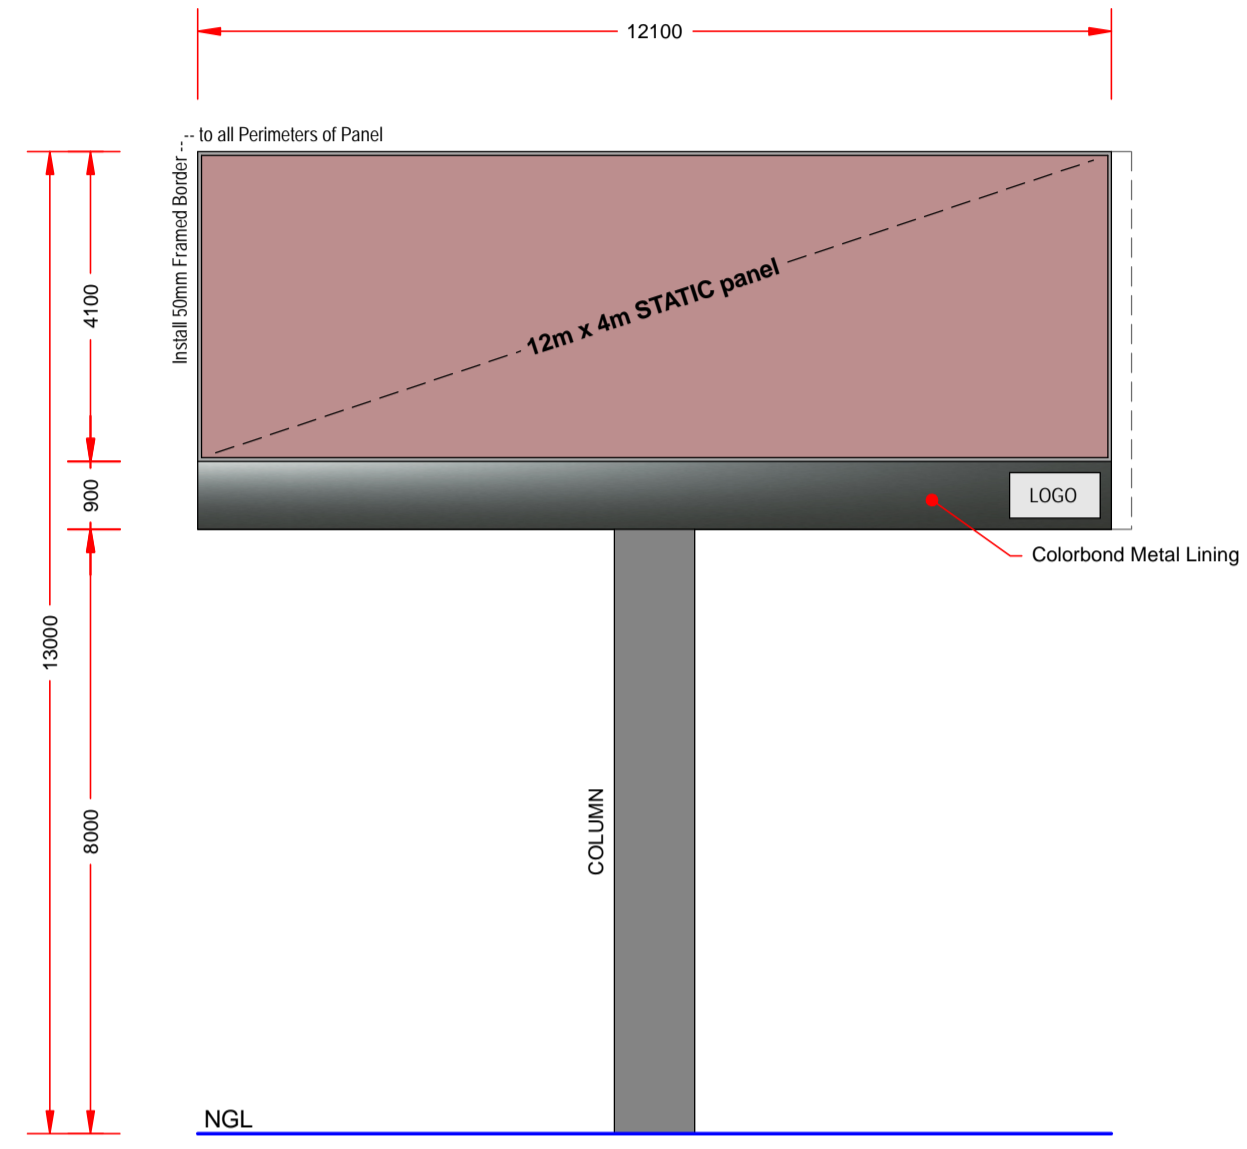

Deposited Plan 424433

Setout and Orientation of Structure
Scale 1:100

Project:	STRUCTURE LED PANEL 12m x 4m STATIC PANEL 12m x 4m	
Location:	139 BADGERUP RD WANNEROO WA 6065	
Revision:	3	SHEET SIZE: A1
Date:	07/09/2023	S2 of 3

Spyglass Media Pty Ltd
PO Box 42, Claremont, WA, 6910
P: 08 9385 1324

VIEW 1
Scale 1:100

VIEW 2

VIEW 3

VIEW 4

PLAN VIEW
Scale 1:100

Project:		STRUCTURE	
		LED PANEL 12m x 4m STATIC PANEL 12m x 4m	
Location:		Revision: 3	SHEET SIZE: A1
139 BADGERUP RD WANNEROO WA 6065		Date: 07/09/2023	S3 of 3