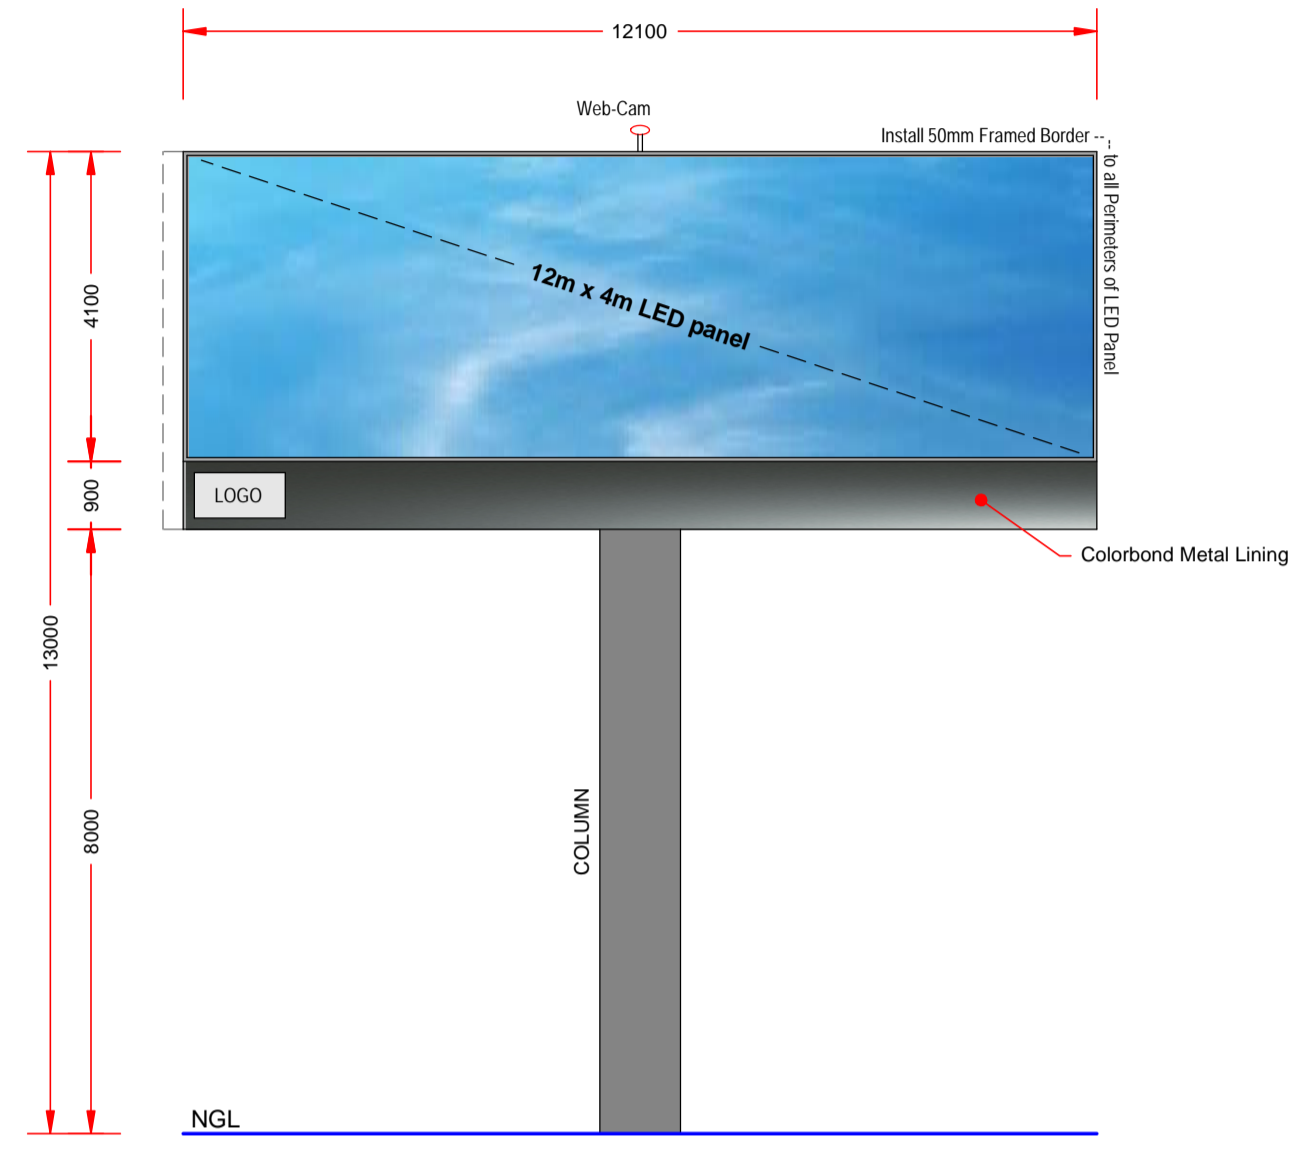

Deposited Plan 424433

Setout and Orientation of Structure
Scale 1:100

Project:	STRUCTURE LED PANEL 12m x 4m STATIC PANEL 12m x 4m	
Location:	139 BADGERUP RD WANNEROO WA 6065	
Revision:	3	SHEET SIZE: A1
Date:	07/09/2023	S2 of 3

Spyglass Media Pty Ltd
PO Box 42, Claremont, WA, 6910
P: 08 9385 1324

VIEW 1
Scale 1:100

VIEW 2

VIEW 3

VIEW 4

PLAN VIEW
Scale 1:100

Project:		STRUCTURE	
		LED PANEL 12m x 4m STATIC PANEL 12m x 4m	
Location:		Revision: 3	SHEET SIZE: A1
139 BADGERUP RD WANNEROO WA 6065		Date: 07/09/2023	S3 of 3