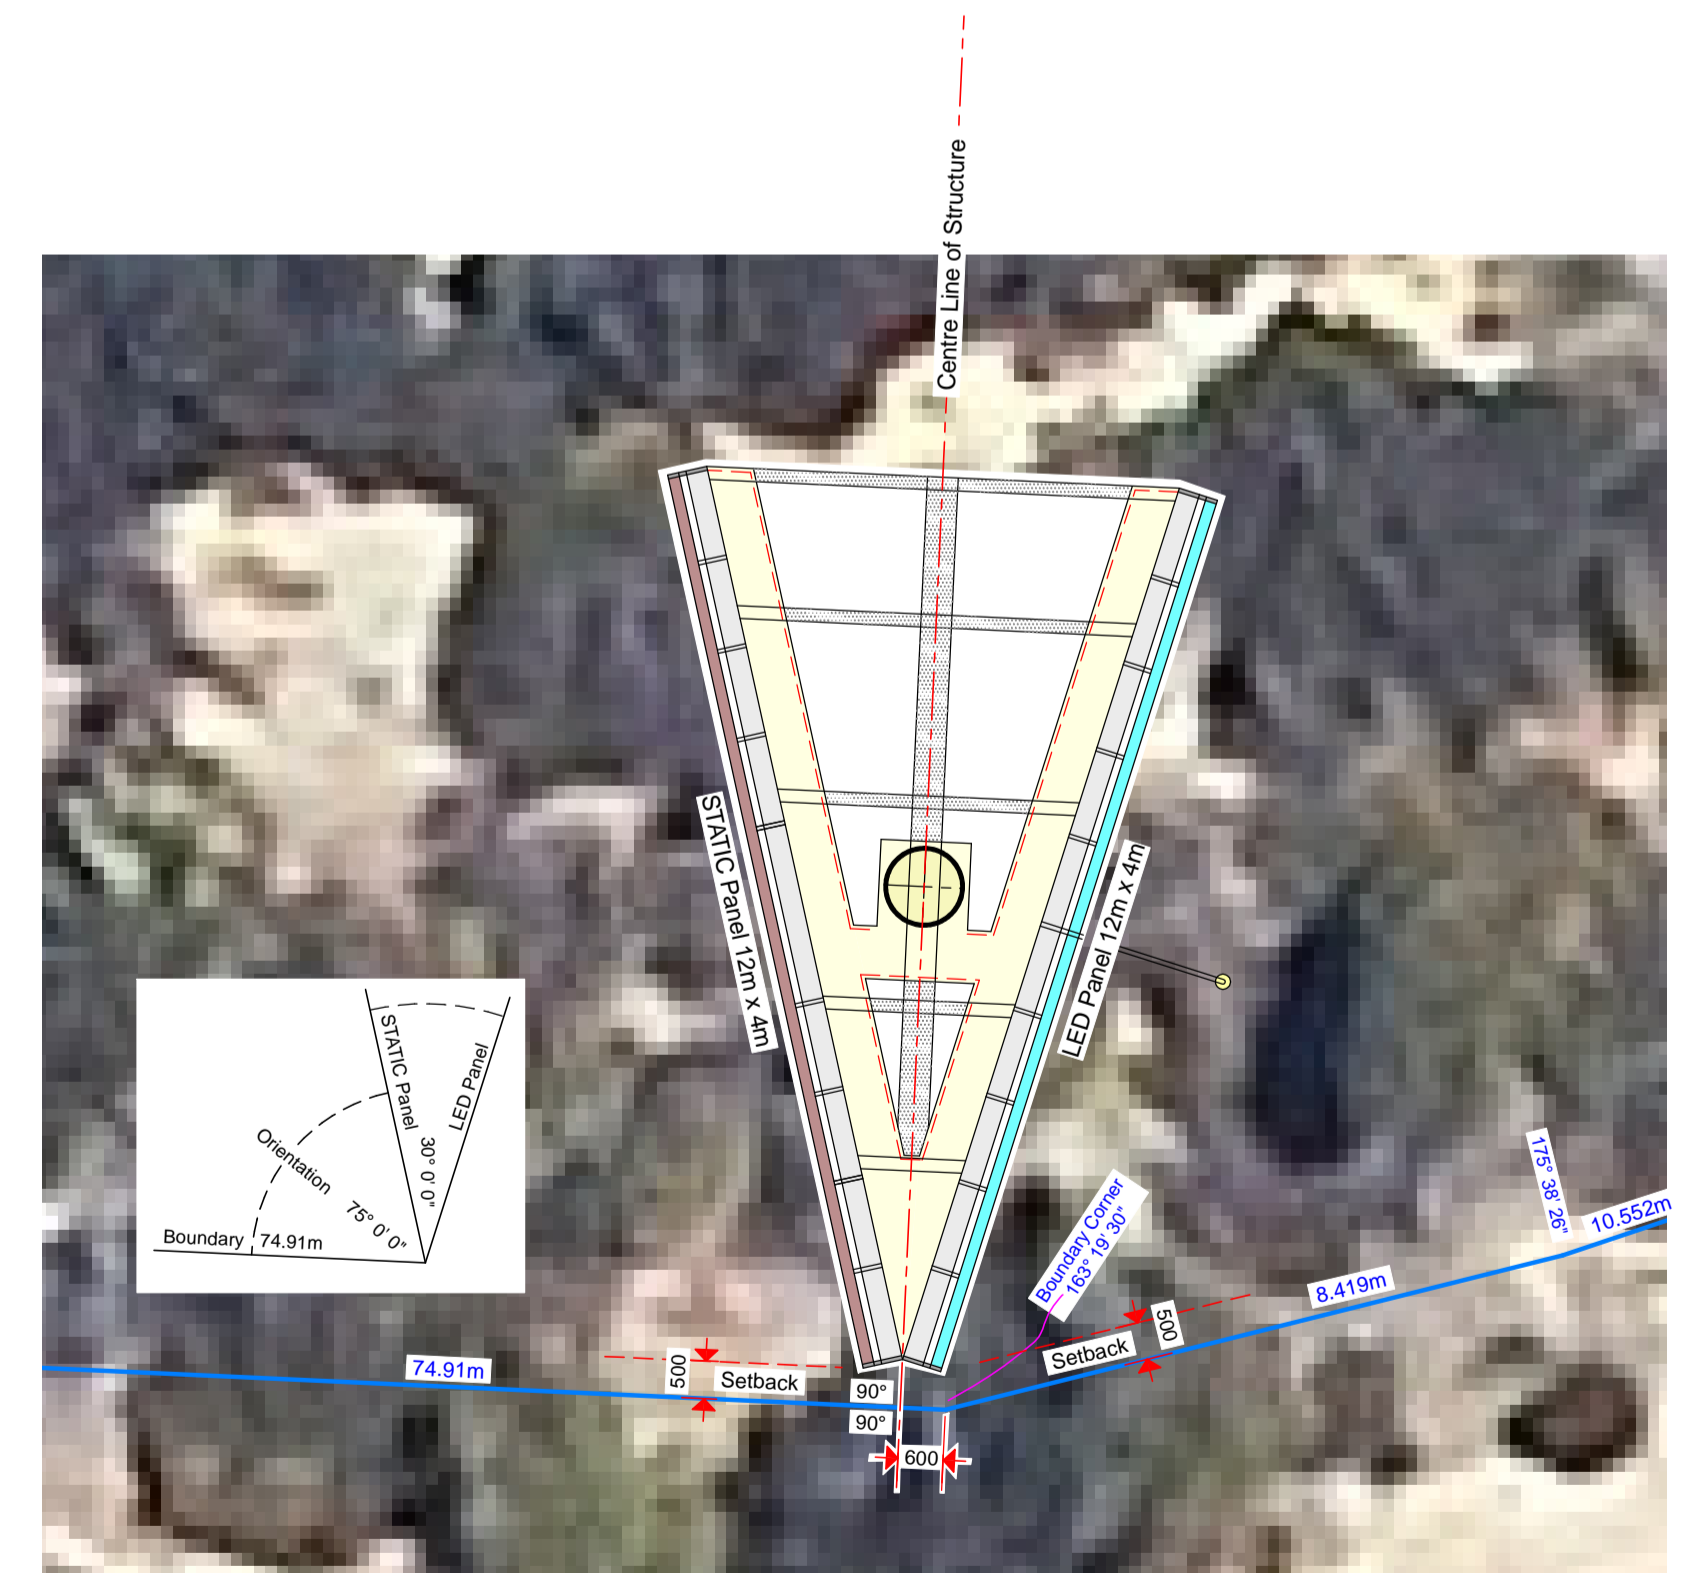

Deposited Plan 424433

Setout and Orientation of Structure
Scale 1:100

Project:	STRUCTURE LED PANEL 12m x 4m STATIC PANEL 12m x 4m	
Location:	139 BADGERUP RD WANNEROO WA 6065	
Revision:	3	SHEET SIZE: A1
Date:	07/09/2023	S2 of 3

Spyglass Media Pty Ltd
PO Box 42, Claremont, WA, 6910
P: 08 9385 1324

VIEW 1
Scale 1:100

VIEW 2

VIEW 3

VIEW 4

PLAN VIEW
Scale 1:100

Project:		STRUCTURE	
		LED PANEL 12m x 4m STATIC PANEL 12m x 4m	
Location:		Revision: 3	SHEET SIZE: A1
139 BADGERUP RD WANNEROO WA 6065		Date: 07/09/2023	S3 of 3