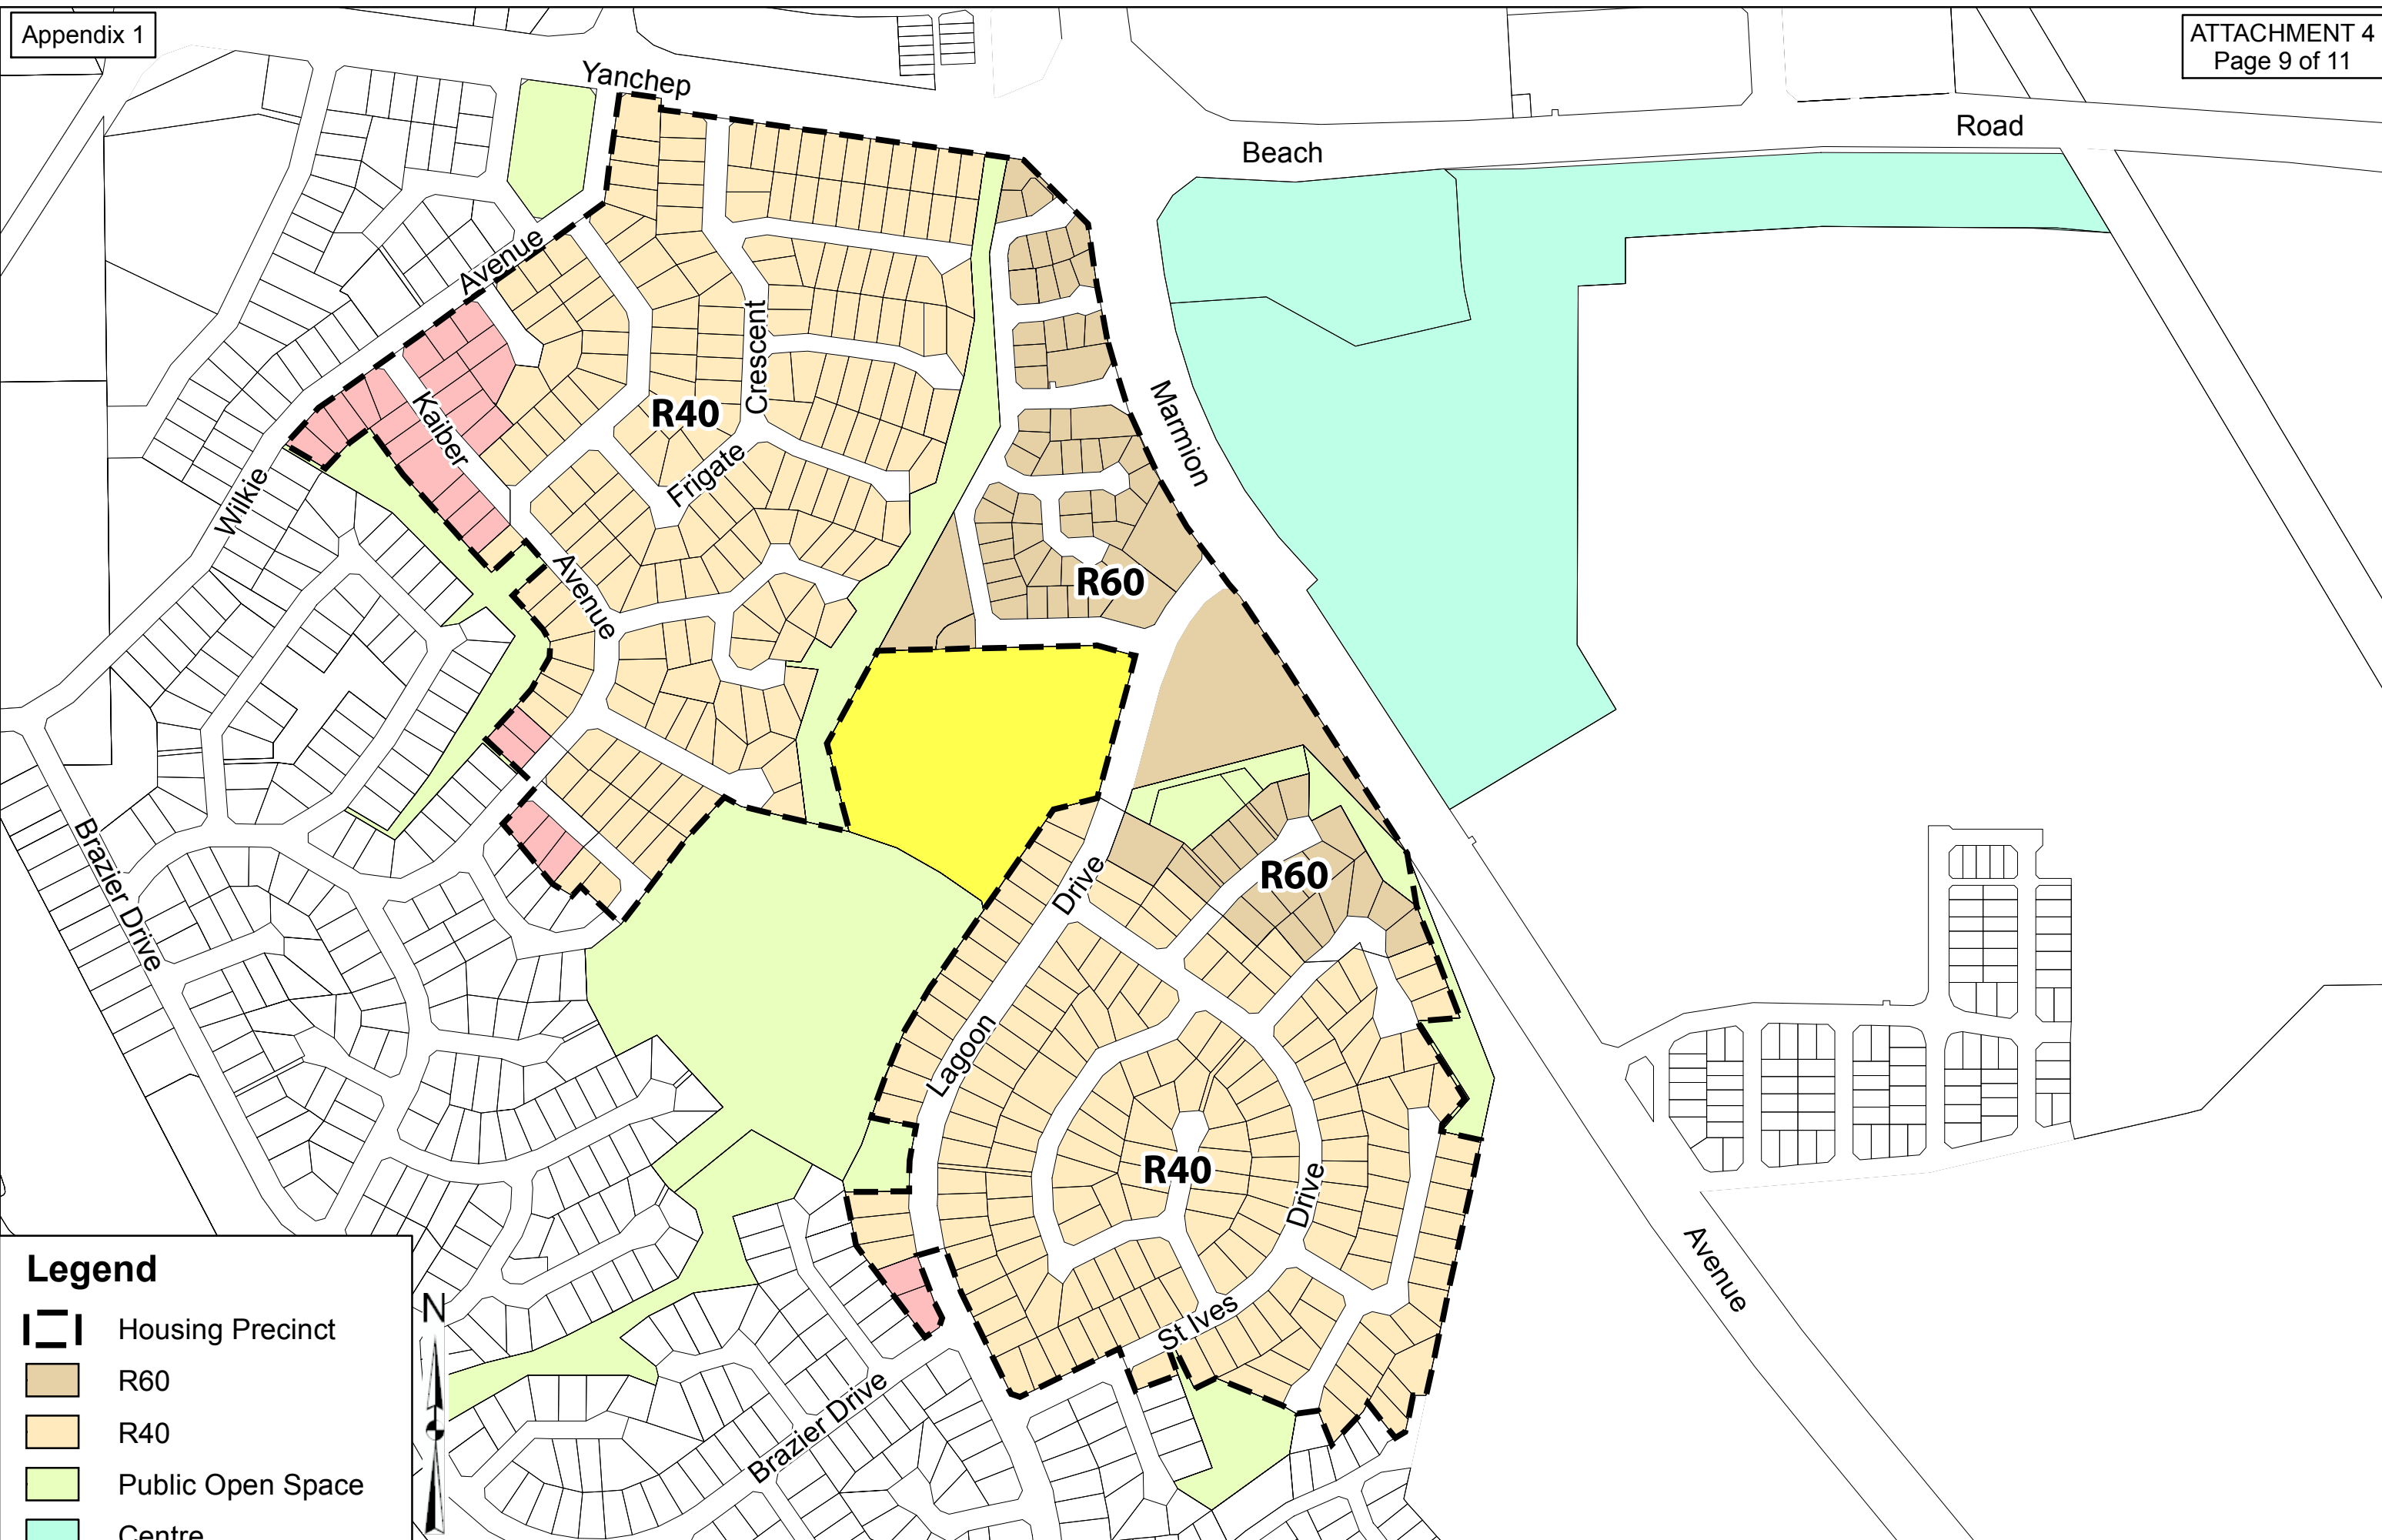

- Legend**
-  Housing Precinct
 -  R60
 -  R40
 -  Public Open Space
 -  Centre
 -  Public Purpose

Local Housing Strategy Implementation:
Wanneroo Housing Precinct

Produced by Planning & Sustainability

Legend

- Suburb Boundary
- Housing Precinct
- R60
- R40
- Public Open Space
- Centre
- Public Purpose
- Extended Area R40

Local Housing Strategy Implementation:
Girrawheen - Koondoola Housing Precinct

CITY OF STIRLING

Legend

- Housing Precinct
- R60
- R40
- Public Open Space
- Centre
- Public Purpose

Local Housing Strategy Implementation:
Quinns Rocks Housing Precinct

Legend

-  Housing Precinct
-  R60
-  R40
-  Public Open Space
-  Centre
-  Public Purpose
-  Extended Area R40

Local Housing Strategy Implementation:
Yanchep Housing Precinct

Legend

-  Housing Precinct
-  R60
-  R40
-  Public Open Space
-  Centre
-  Public Purpose
-  Extended Area R40

Local Housing Strategy Implementation:
Two Rocks Housing Precinct