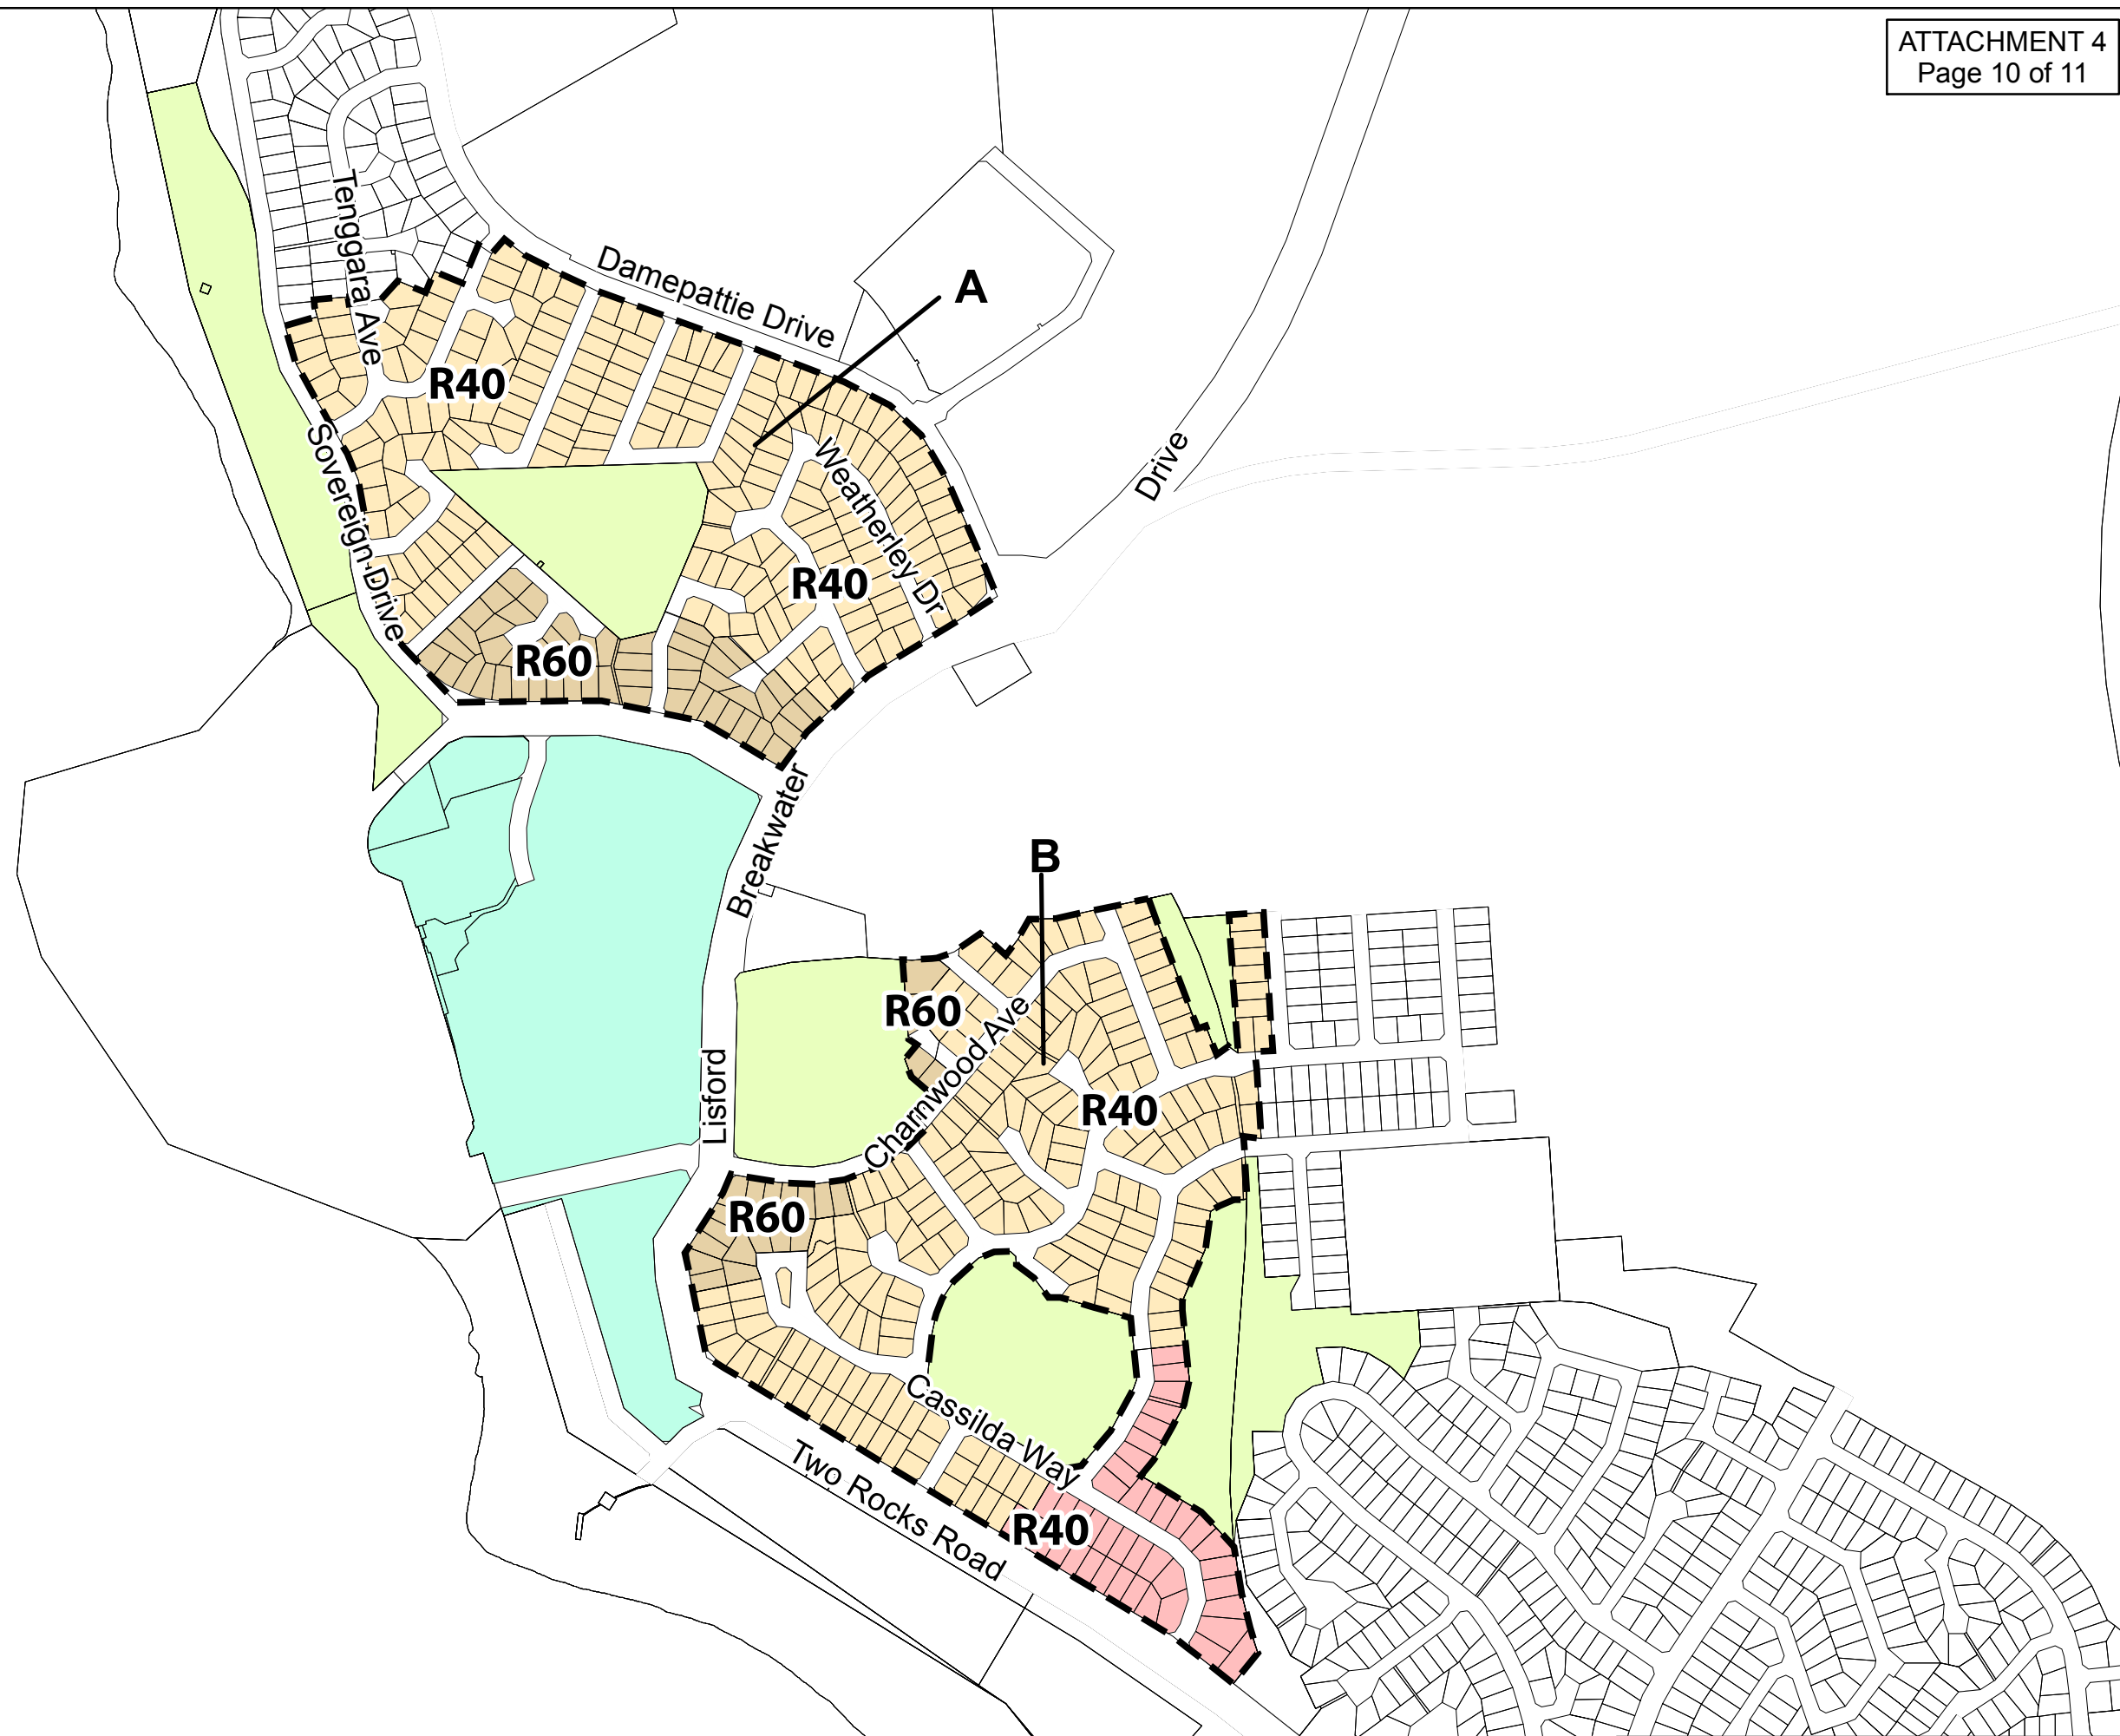

- Legend**
-  Housing Precinct
 -  R60
 -  R40
 -  Public Open Space
 -  Centre
 -  Public Purpose

Local Housing Strategy Implementation:
Wanneroo Housing Precinct

Produced by Planning & Sustainability

Legend

- Suburb Boundary
- Housing Precinct
- R60
- R40
- Public Open Space
- Centre
- Public Purpose
- Extended Area R40

Local Housing Strategy Implementation:
Girrawheen - Koondoola Housing Precinct

CITY OF STIRLING

Legend

- Housing Precinct
- R60
- R40
- Public Open Space
- Centre
- Public Purpose

Local Housing Strategy Implementation:
Quinns Rocks Housing Precinct

Legend

-  Housing Precinct
-  R60
-  R40
-  Public Open Space
-  Centre
-  Public Purpose
-  Extended Area R40

Local Housing Strategy Implementation:
Yanchep Housing Precinct

Legend

-  Housing Precinct
-  R60
-  R40
-  Public Open Space
-  Centre
-  Public Purpose
-  Extended Area R40

Local Housing Strategy Implementation:
Two Rocks Housing Precinct