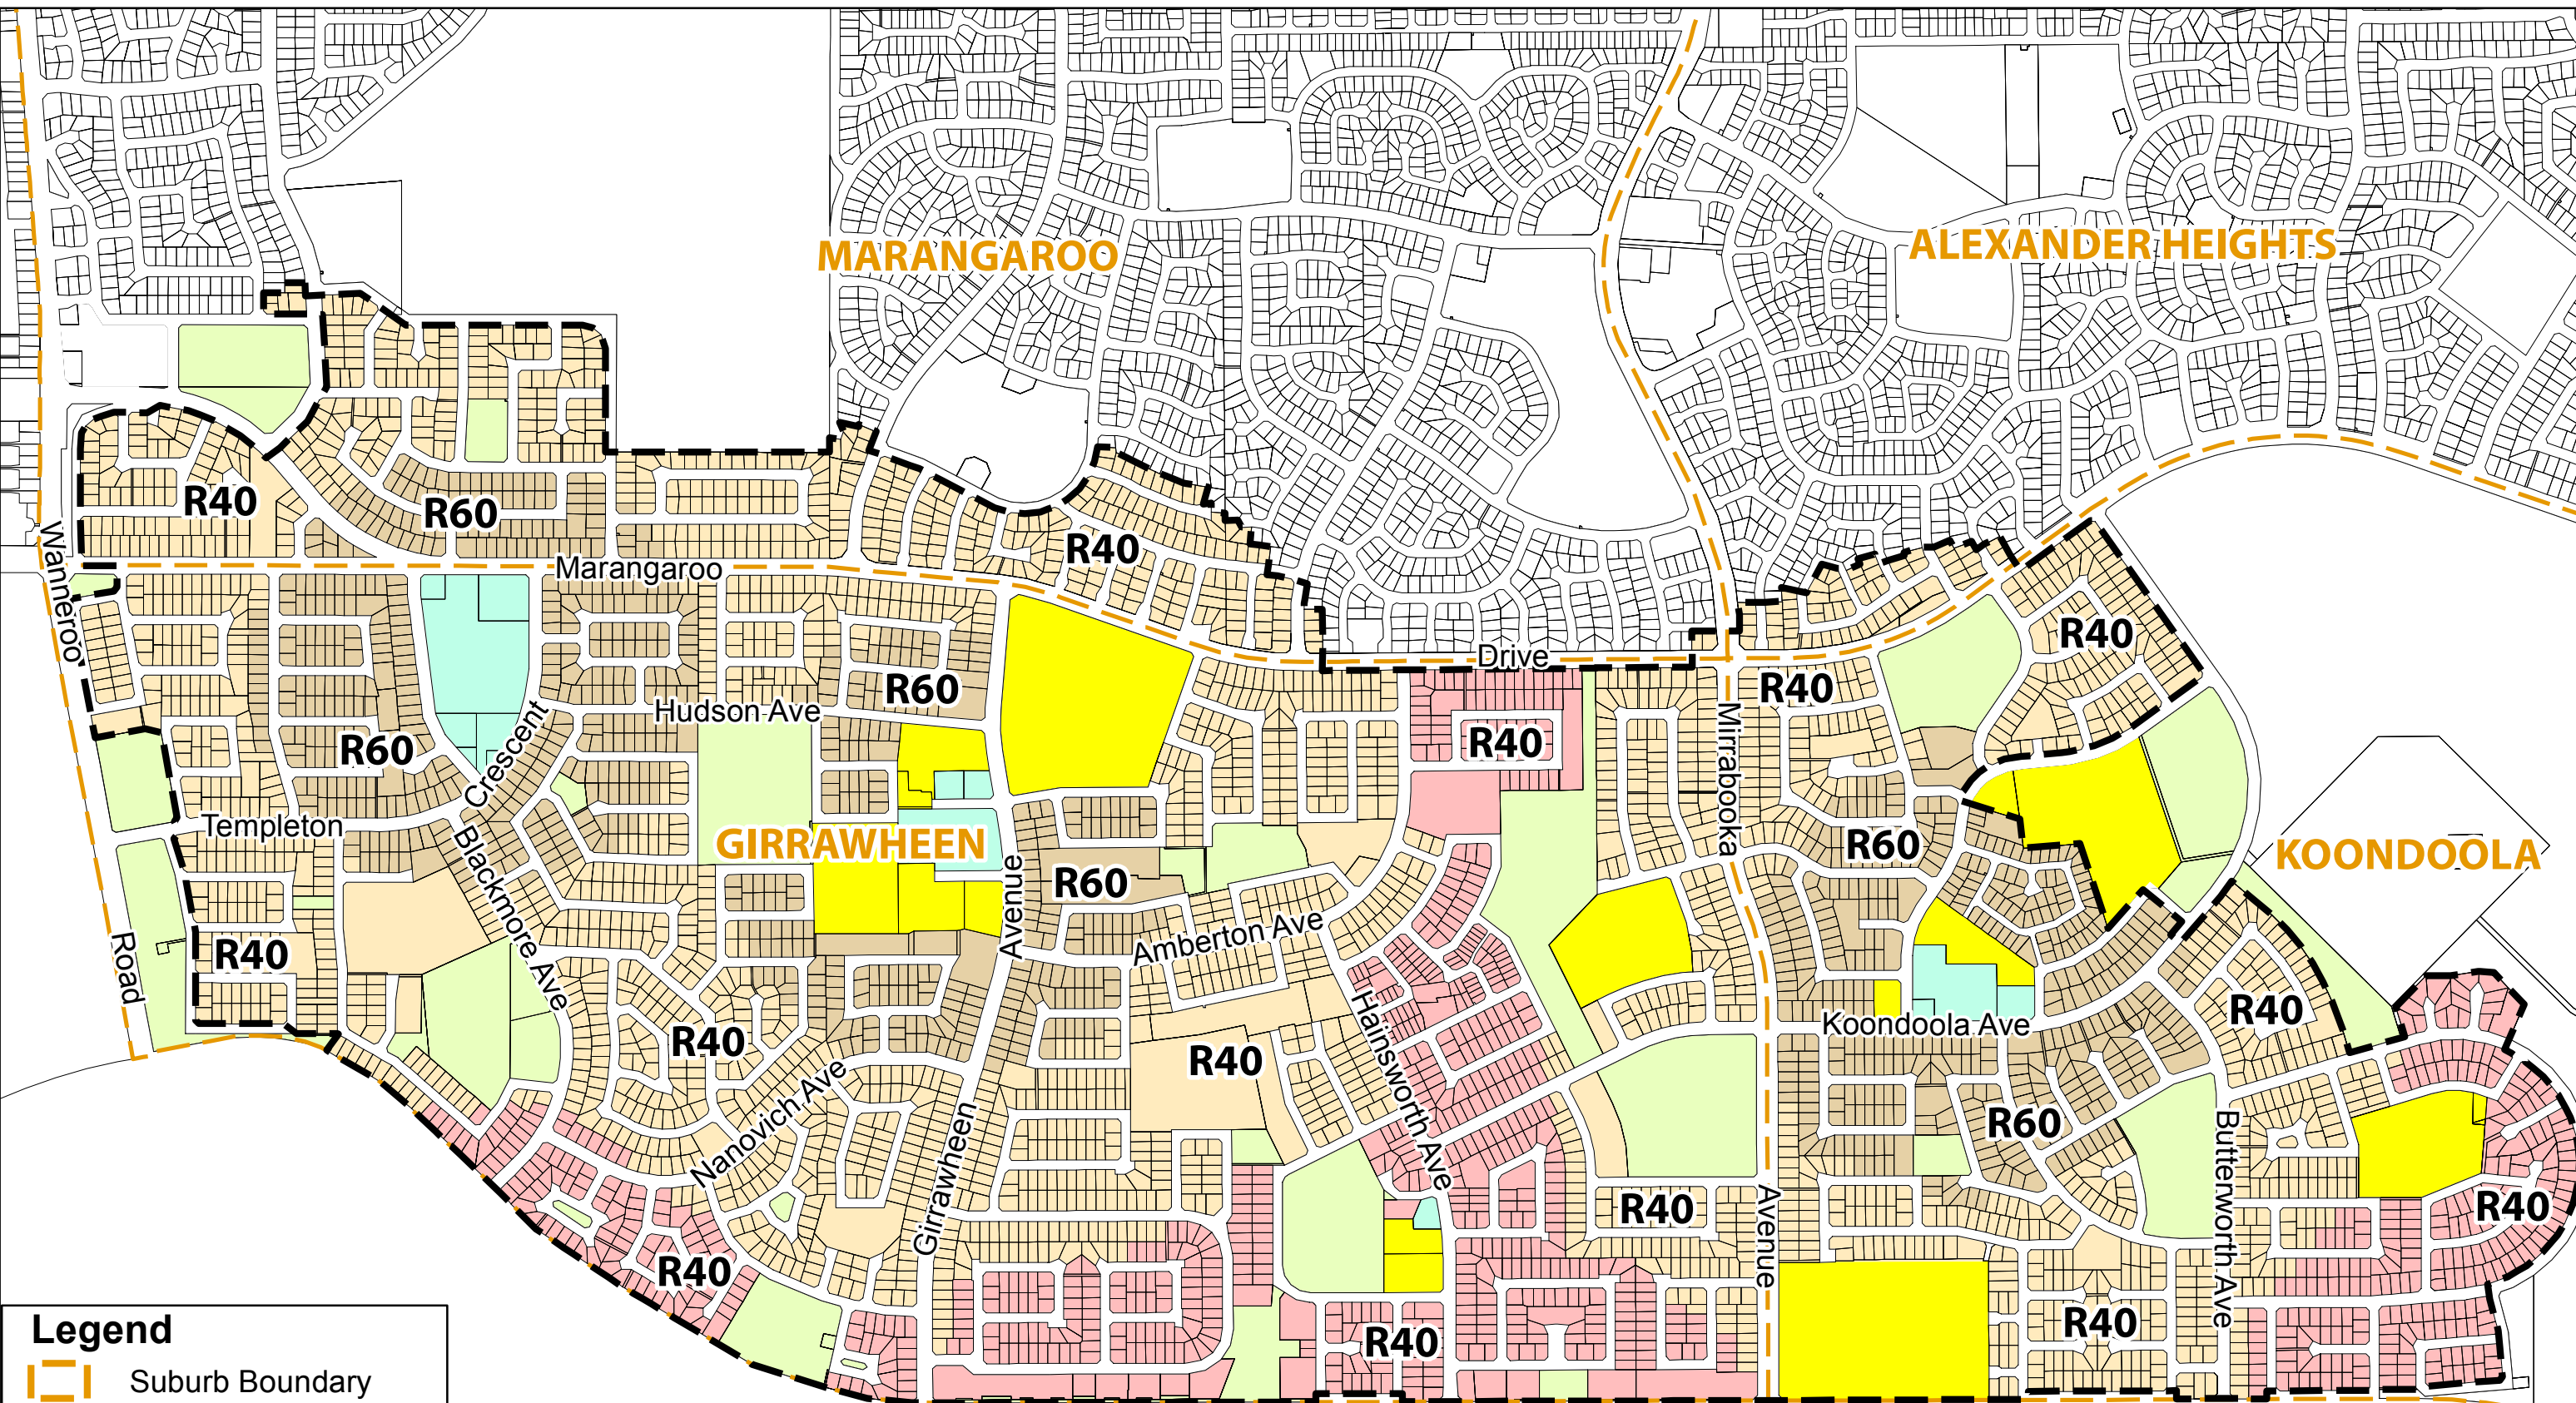

- Legend**
-  Housing Precinct
 -  R60
 -  R40
 -  Public Open Space
 -  Centre
 -  Public Purpose

Local Housing Strategy Implementation:
Wanneroo Housing Precinct

Produced by Planning & Sustainability

Legend

- Suburb Boundary
- Housing Precinct
- R60
- R40
- Public Open Space
- Centre
- Public Purpose
- Extended Area R40

Local Housing Strategy Implementation:
Girrawheen - Koondoola Housing Precinct

CITY OF STIRLING

Legend

- Housing Precinct
- R60
- R40
- Public Open Space
- Centre
- Public Purpose

Local Housing Strategy Implementation:
Quinns Rocks Housing Precinct

Legend

-  Housing Precinct
-  R60
-  R40
-  Public Open Space
-  Centre
-  Public Purpose
-  Extended Area R40

Local Housing Strategy Implementation:
Yanchep Housing Precinct

Legend

-  Housing Precinct
-  R60
-  R40
-  Public Open Space
-  Centre
-  Public Purpose
-  Extended Area R40

Local Housing Strategy Implementation:
Two Rocks Housing Precinct