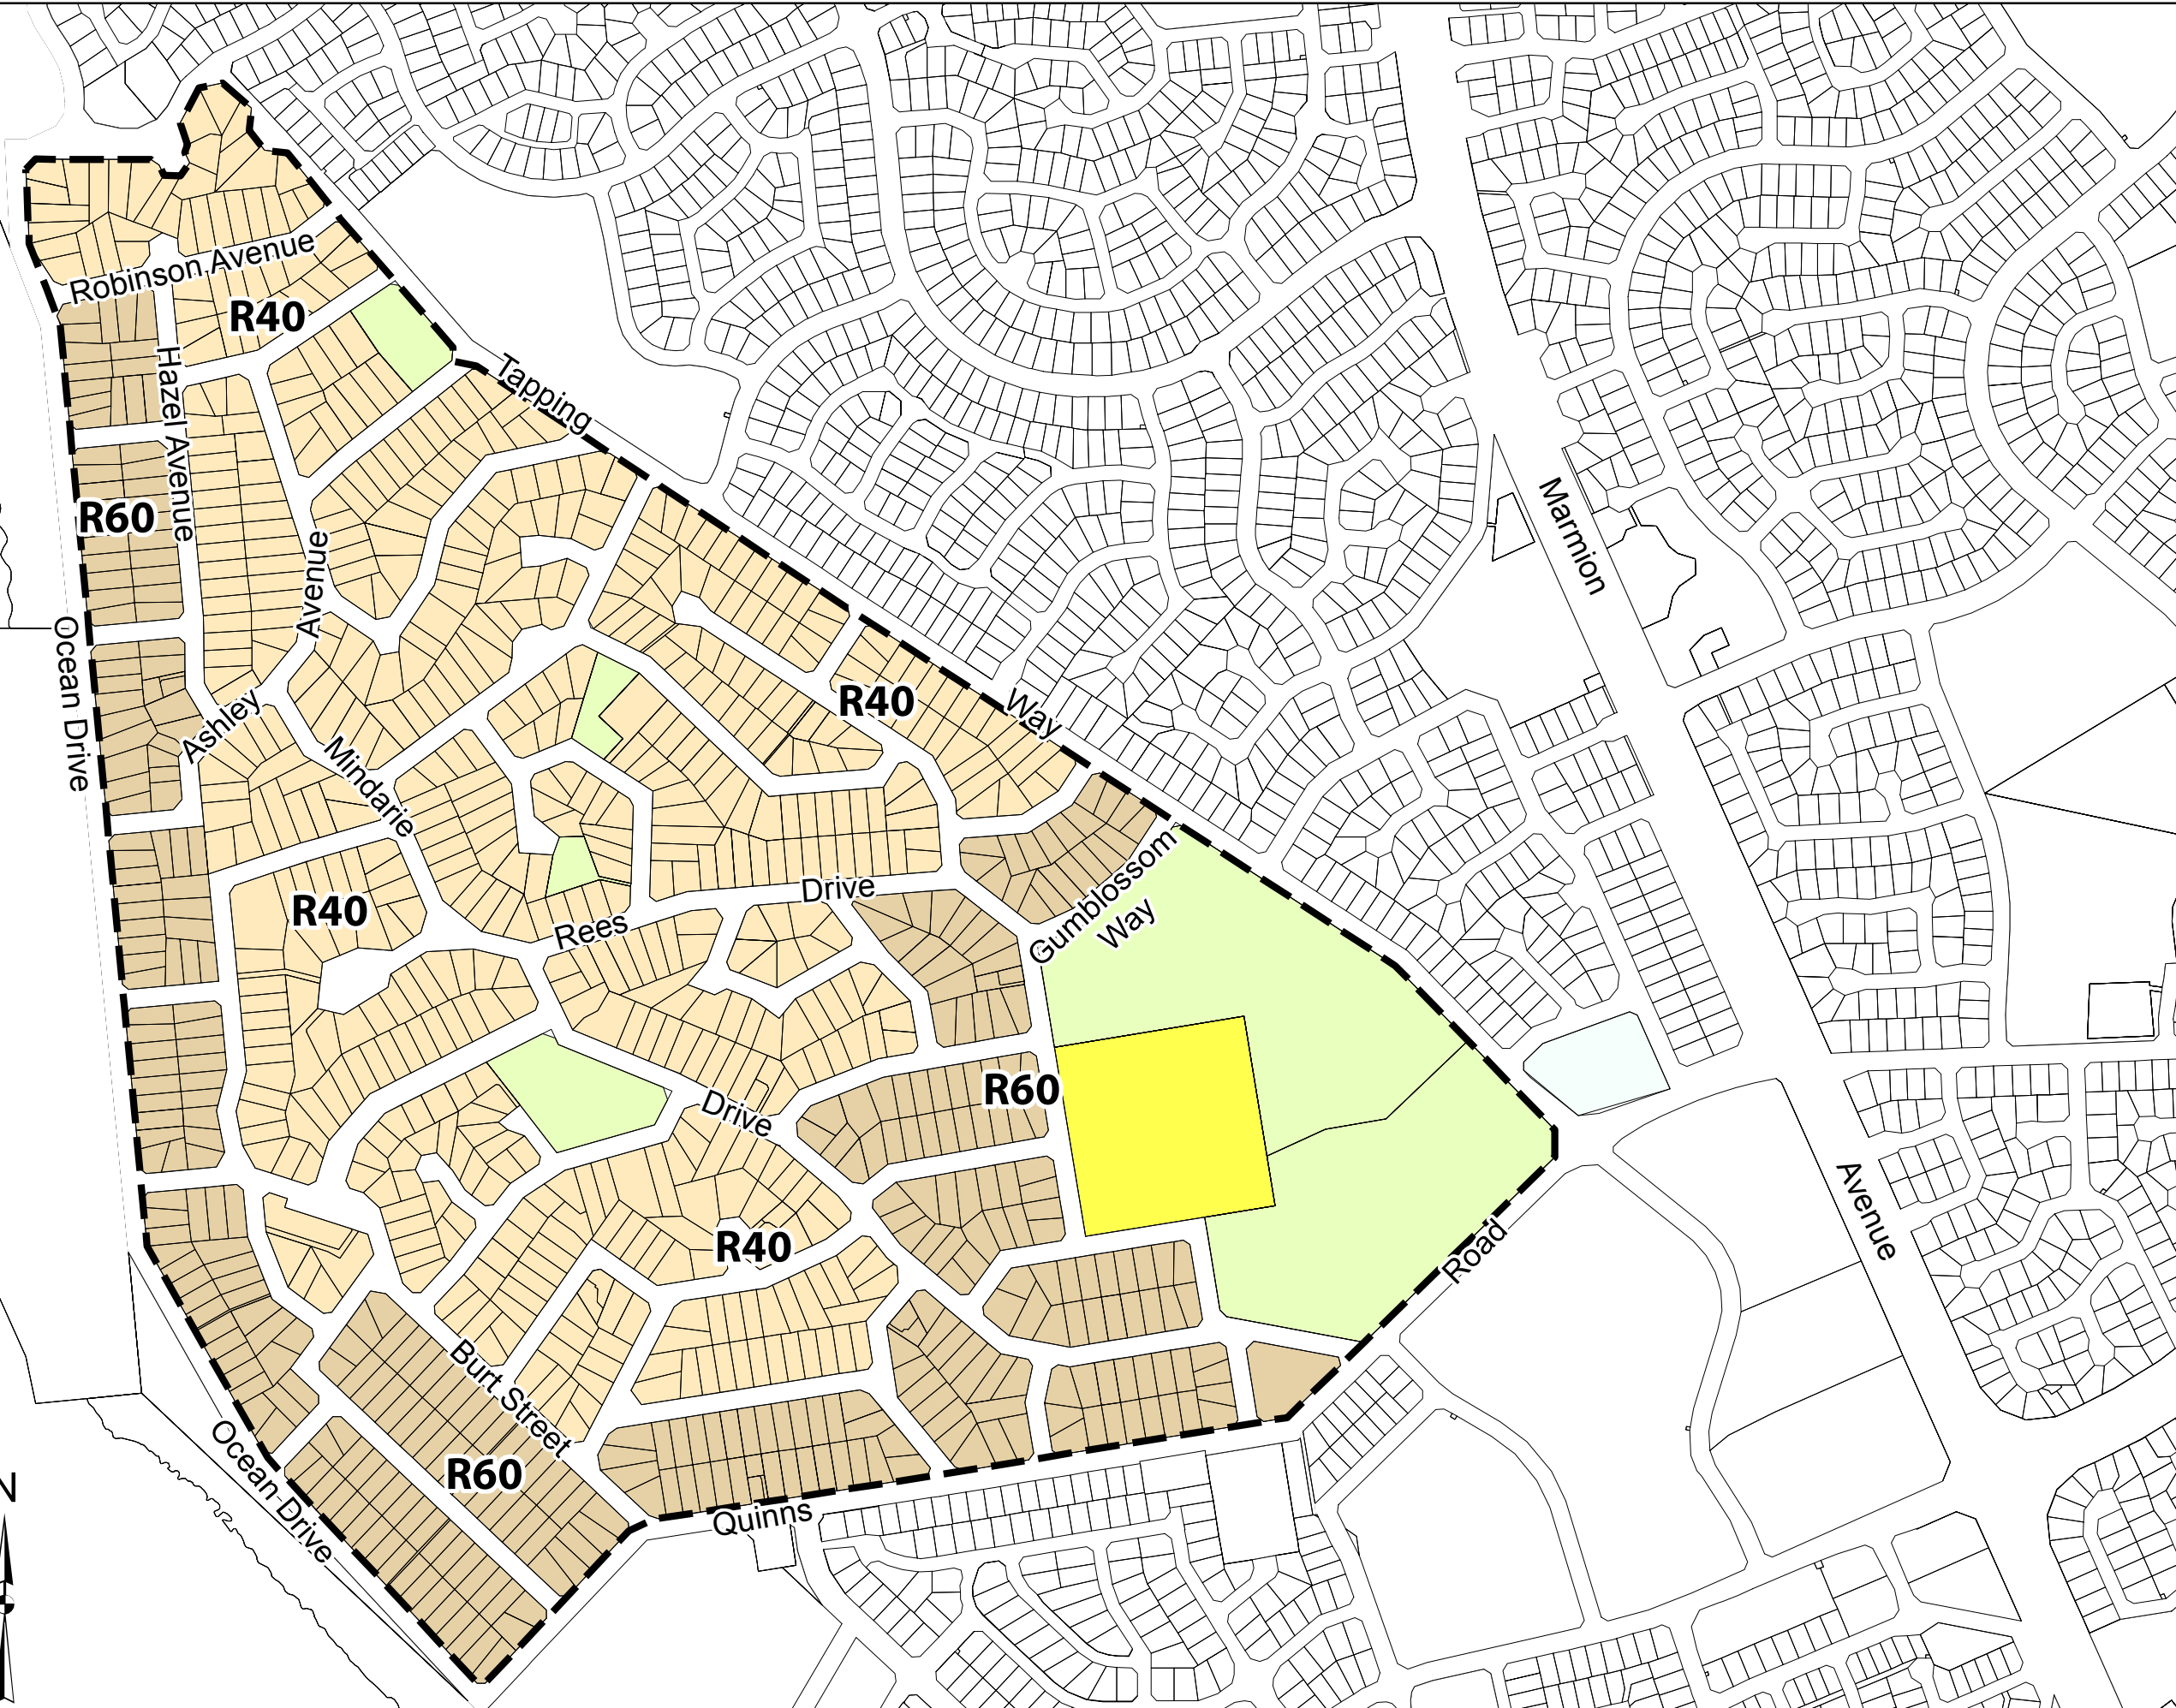

- Legend**
-  Housing Precinct
 -  R60
 -  R40
 -  Public Open Space
 -  Centre
 -  Public Purpose

Local Housing Strategy Implementation:
Wanneroo Housing Precinct

Produced by Planning & Sustainability

Legend

- Suburb Boundary
- Housing Precinct
- R60
- R40
- Public Open Space
- Centre
- Public Purpose
- Extended Area R40

Local Housing Strategy Implementation:
Girrawheen - Koondoola Housing Precinct

CITY OF STIRLING

Legend

- Housing Precinct
- R60
- R40
- Public Open Space
- Centre
- Public Purpose

Local Housing Strategy Implementation:
Quinns Rocks Housing Precinct

Legend

-  Housing Precinct
-  R60
-  R40
-  Public Open Space
-  Centre
-  Public Purpose
-  Extended Area R40

Local Housing Strategy Implementation:
Yanchep Housing Precinct

Legend

-  Housing Precinct
-  R60
-  R40
-  Public Open Space
-  Centre
-  Public Purpose
-  Extended Area R40

Local Housing Strategy Implementation:
Two Rocks Housing Precinct