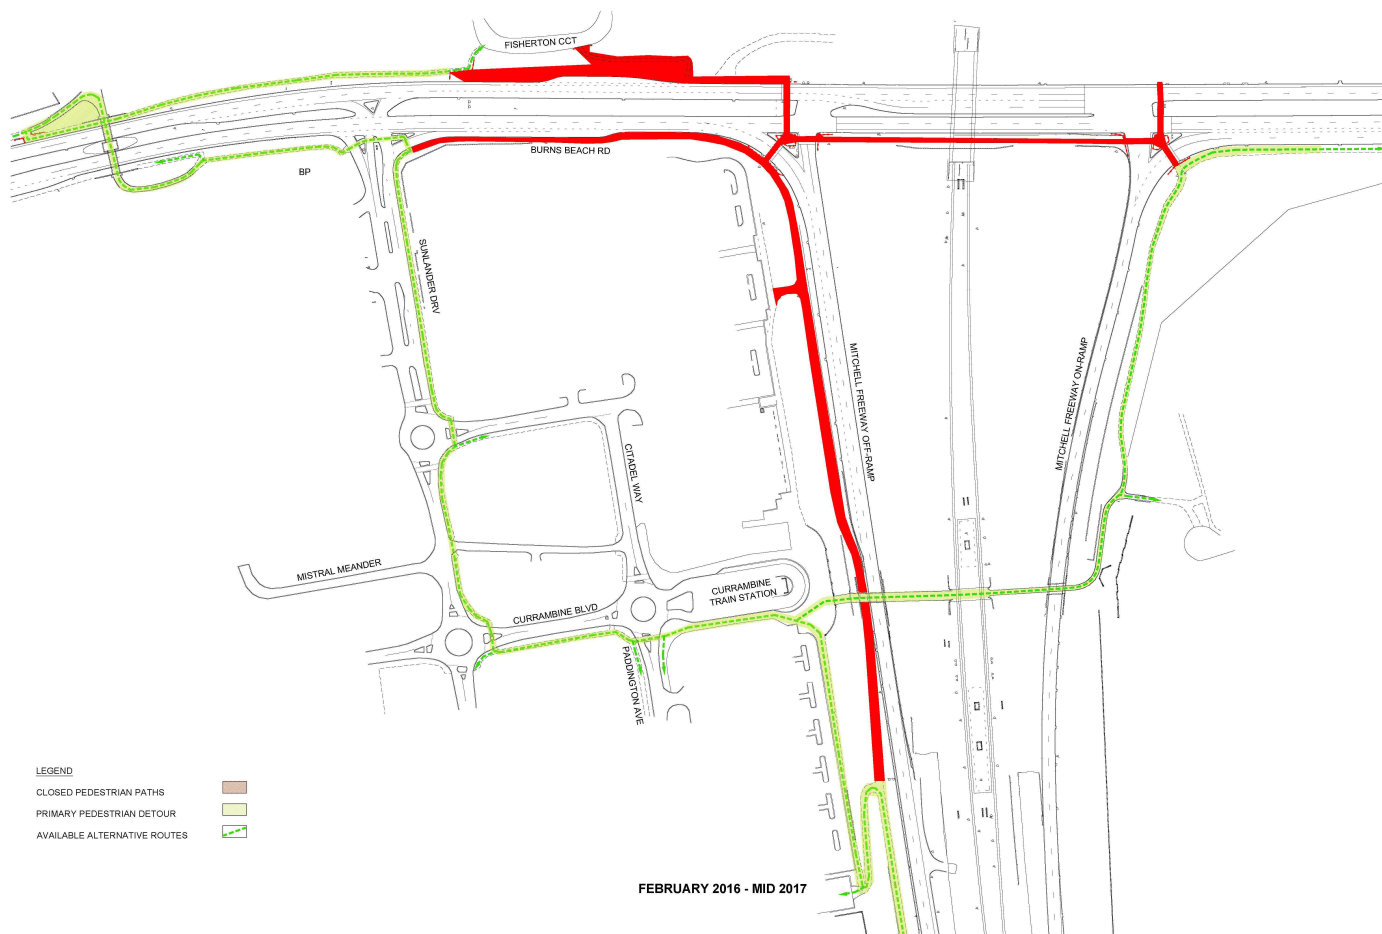

Shared path closures

Burns Beach Road, Kinross

The shared pedestrian and cycle paths on Burns Beach Road including the crossings at the traffic signals and the path between the freeway ramps will be closed until mid-2017.

Please refer to the map below for locations of these closures and alternate routes.

Signage is in place advising alternate routes.

The paths will be re-opened at project completion in mid-2017.

If you have any queries please contact us on 1800 883 402.