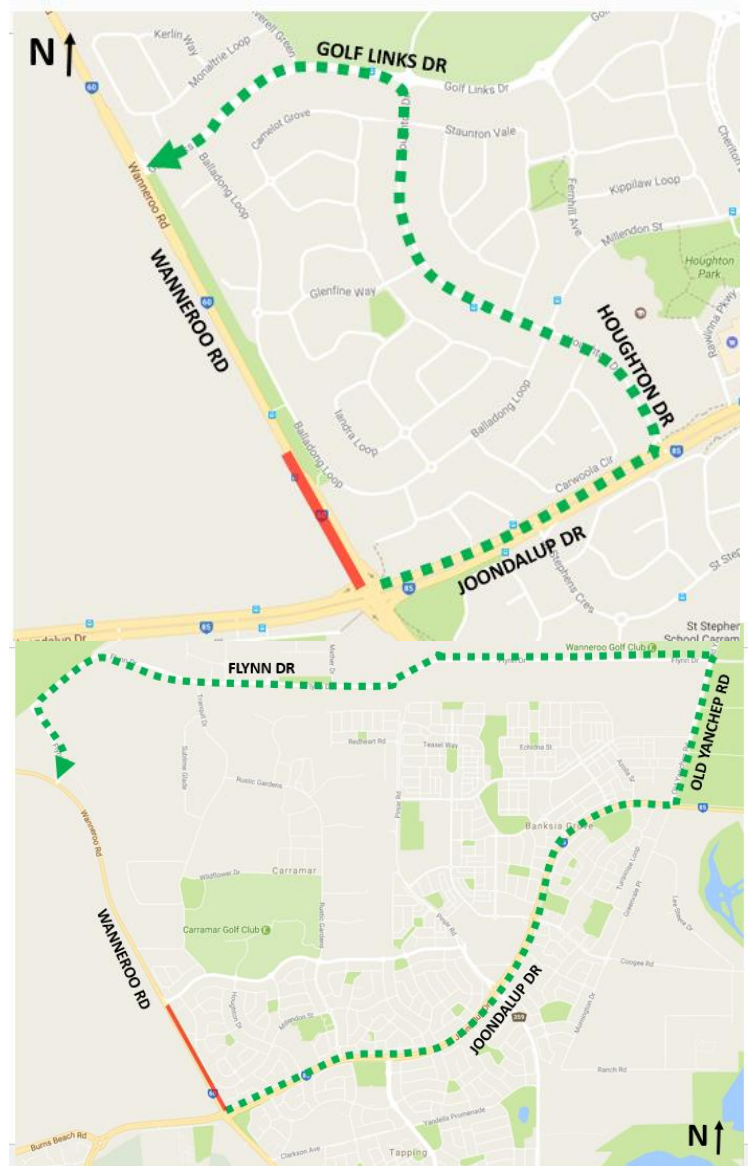

ROAD CLOSURES

Wanneroo Road between Joondalup Drive and Golf Links Drive

Wanneroo Road will be **closed** between Joondalup Drive and Golf Links Drive on the following dates (weather permitting):

- 9pm **Thursday 15 June** to 5am **Friday 16 June**
- 9pm **Friday 16 June** to 5am **Saturday 17 June**

The closure is required to facilitate resurfacing works.

Please refer to the enclosed diagram for the suggested detour routes.

Signage will be in place to guide road users.

For further road closure information, please call 1800 883 402 or email MFEenquiries@cpbcon.com.au.

Above: Detour route for vehicles over 19m shown in green

Australian Government

BUILDING OUR FUTURE