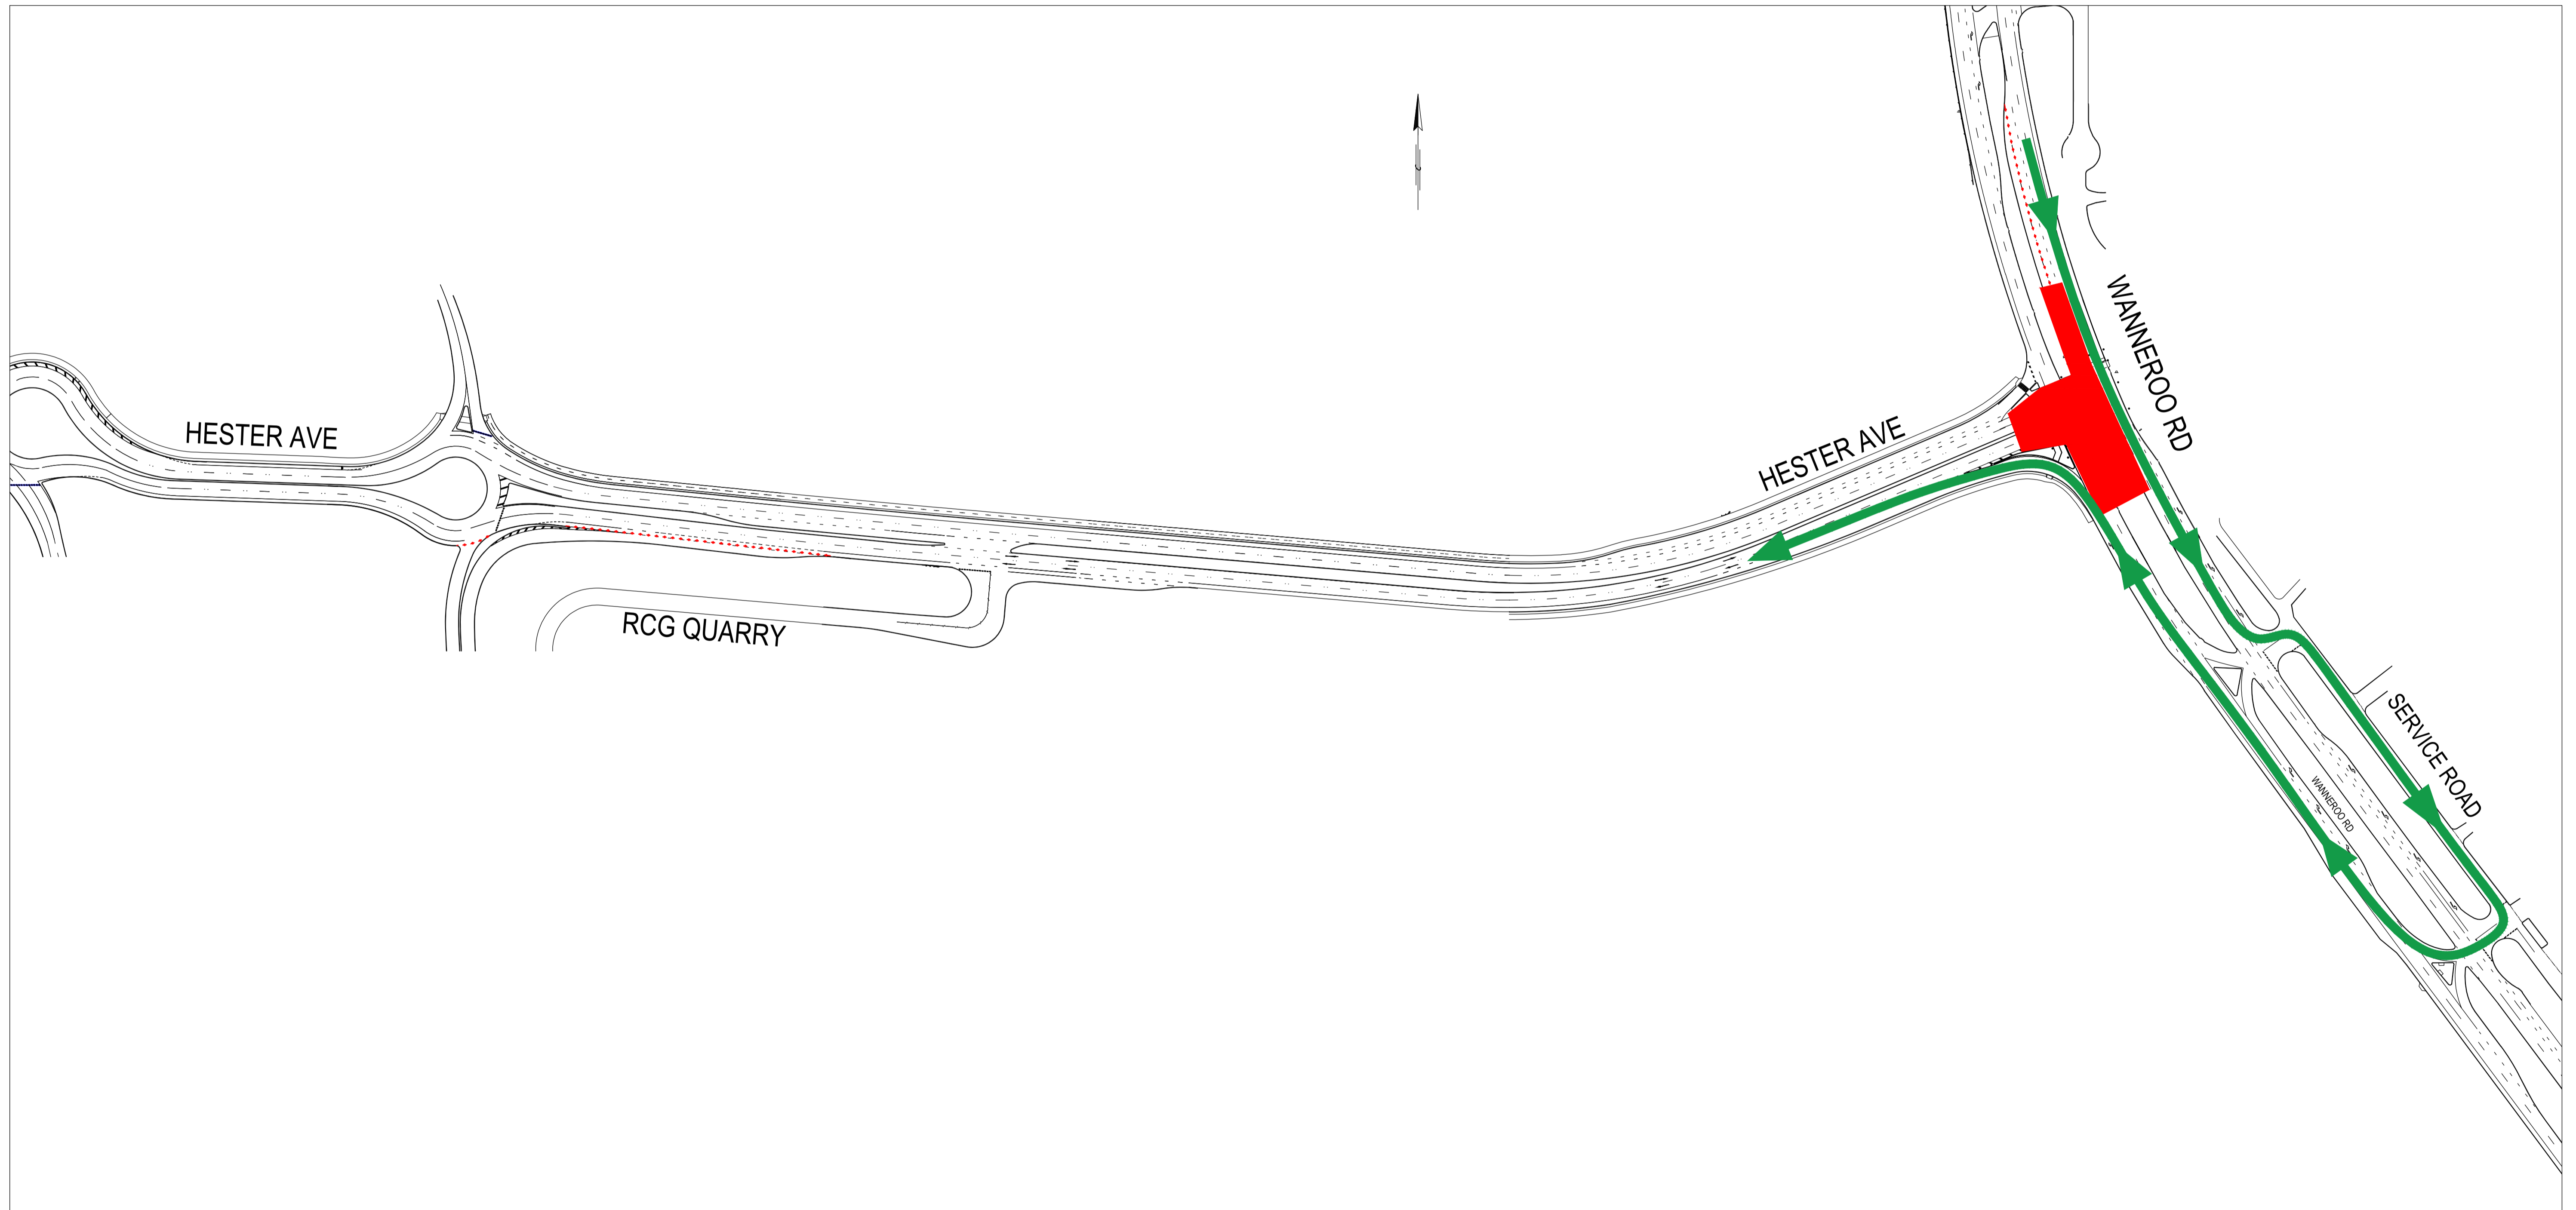

VARIOUS CLOSURES

Hester Avenue / Wanneroo Road Intersection, Neerabup

The following movements at the **Hester Avenue/Wanneroo Road intersection** will be closed on **10 and 11 July** between **7pm and 5am** nightly:

- a) Right turn from Wanneroo Road southbound to Hester Avenue;
- b) Right turn from Hester Avenue to Wanneroo Road southbound
- c) Wanneroo Road northbound through movements.

Please refer to the enclosed diagrams for the closure locations and suggested detour routes.

Signage will be in place to guide road users.

The closures are required to facilitate asphaltting works.

Should inclement weather be incurred, the closures will be rescheduled. Updated information will be available on the Main Roads website should the closures be rescheduled.

WANNEROO RD SOUTHBOUND TO HESTER AVE

WANNEROO RD / HESTER AVE INTERSECTION CLOSURE

DETOUR ROUTE

HESTER AVE EASTBOUND DETOUR TO WANNEROO RD SOUTH

WANNEROO RD / HESTER AVE INTERSECTION CLOSURE

DETOUR ROUTE

WANNEROO RD NORTHBOUND DETOUR