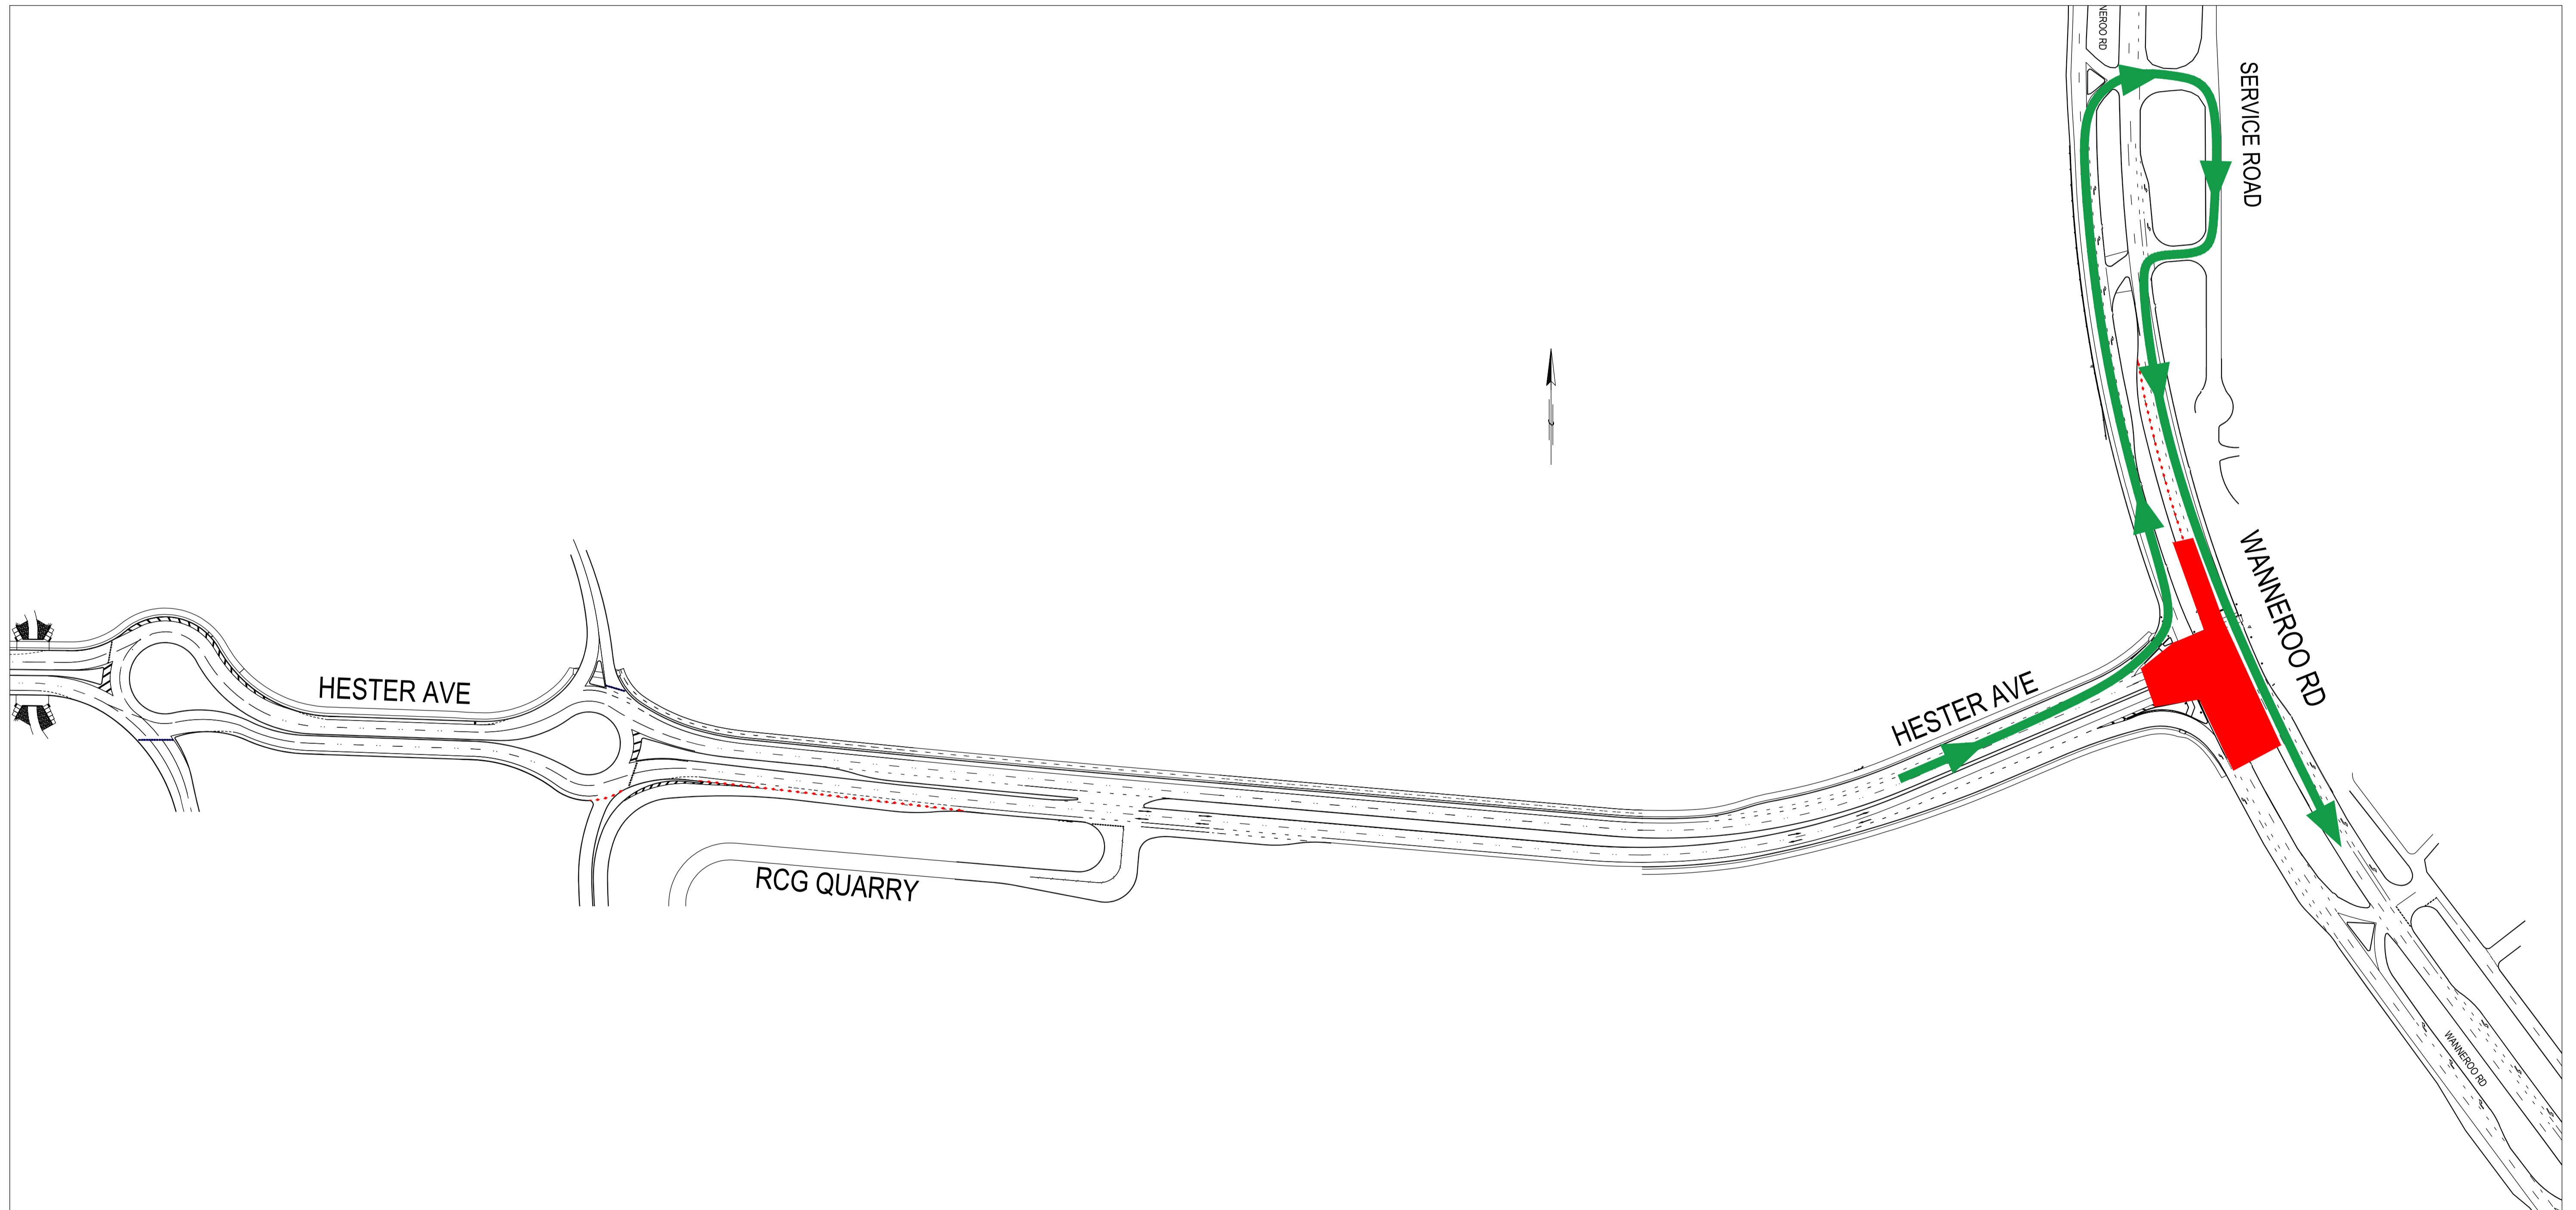

VARIOUS CLOSURES

Hester Avenue / Wanneroo Road Intersection, Neerabup

The following movements at the **Hester Avenue/Wanneroo Road intersection** will be closed on **10 and 11 July** between **7pm and 5am** nightly:

- a) Right turn from Wanneroo Road southbound to Hester Avenue;
- b) Right turn from Hester Avenue to Wanneroo Road southbound
- c) Wanneroo Road northbound through movements.

Please refer to the enclosed diagrams for the closure locations and suggested detour routes.

Signage will be in place to guide road users.

The closures are required to facilitate asphaltting works.

Should inclement weather be incurred, the closures will be rescheduled. Updated information will be available on the Main Roads website should the closures be rescheduled.

WANNEROO RD SOUTHBOUND TO HESTER AVE

WANNEROO RD / HESTER AVE INTERSECTION CLOSURE

DETOUR ROUTE

HESTER AVE EASTBOUND DETOUR TO WANNEROO RD SOUTH

WANNEROO RD / HESTER AVE INTERSECTION CLOSURE

DETOUR ROUTE

WANNEROO RD NORTHBOUND DETOUR