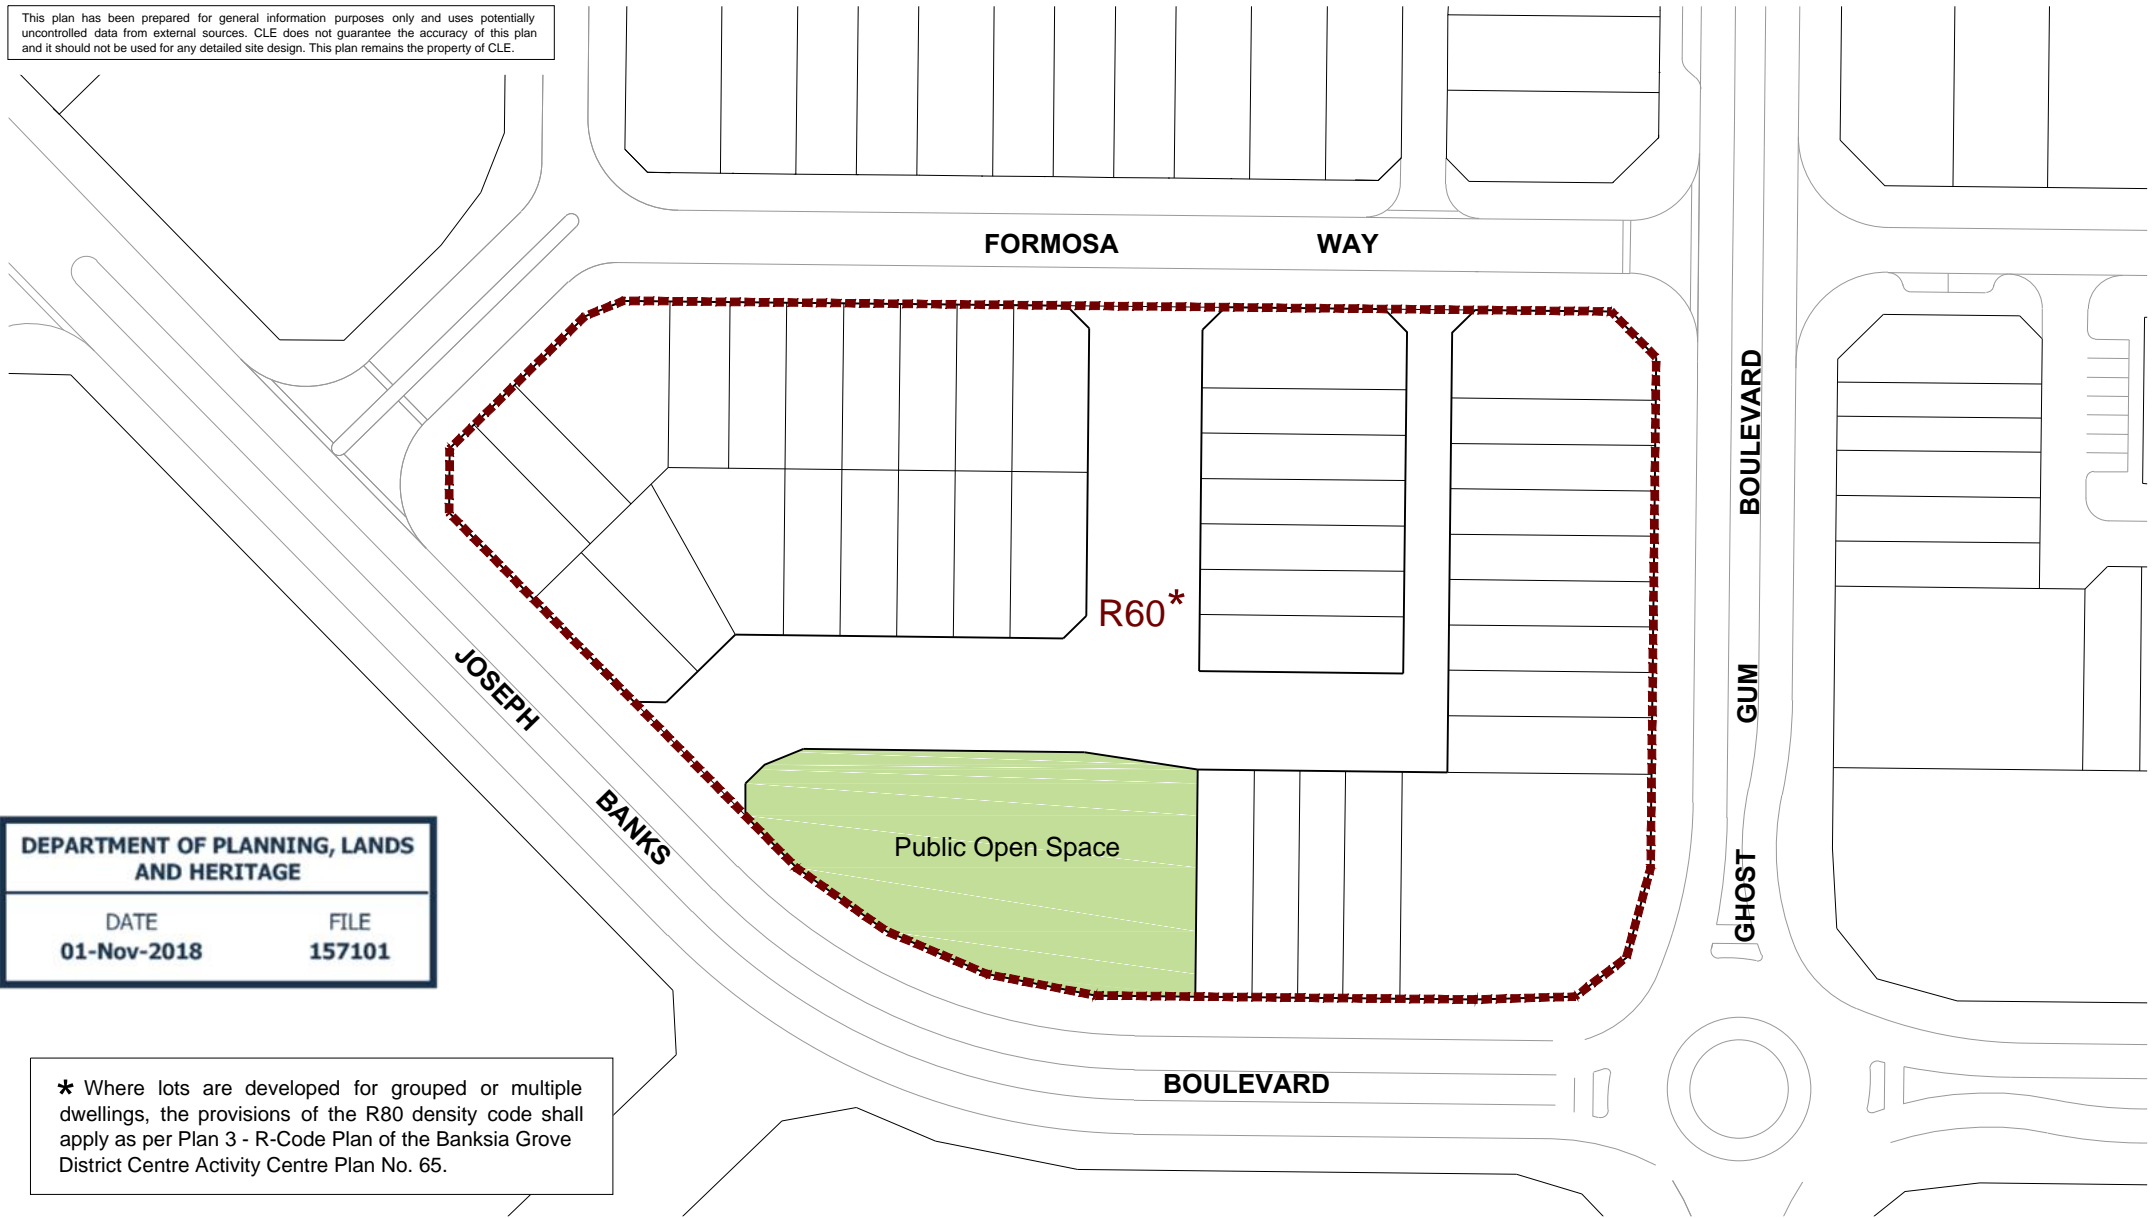

DEPARTMENT OF PLANNING, LANDS AND HERITAGE	
DATE	FILE
01-Nov-2018	157101

* Where lots are developed for grouped or multiple dwellings, the provisions of the R80 density code shall apply as per Plan 3 - R-Code Plan of the Banksia Grove District Centre Activity Centre Plan No. 65.