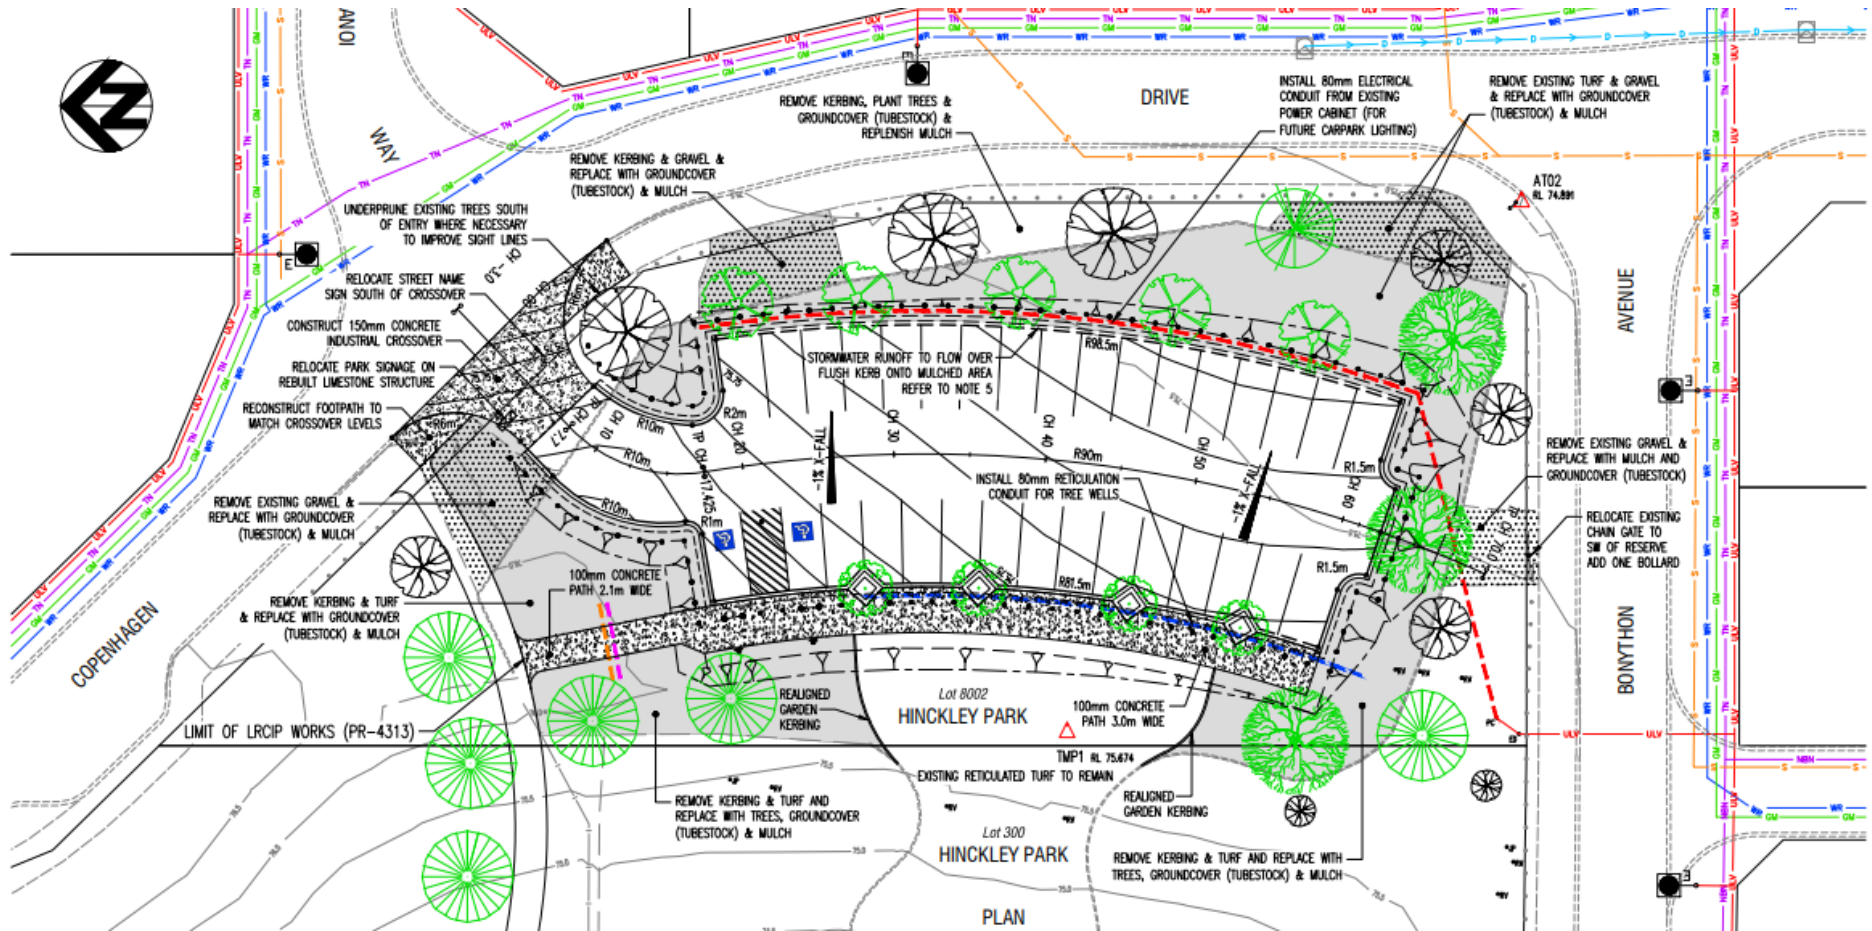

HINCKLEY PARK, HOCKING – NEW CARPARK

CONSTRUCTION PLAN REF: 3973-3-0