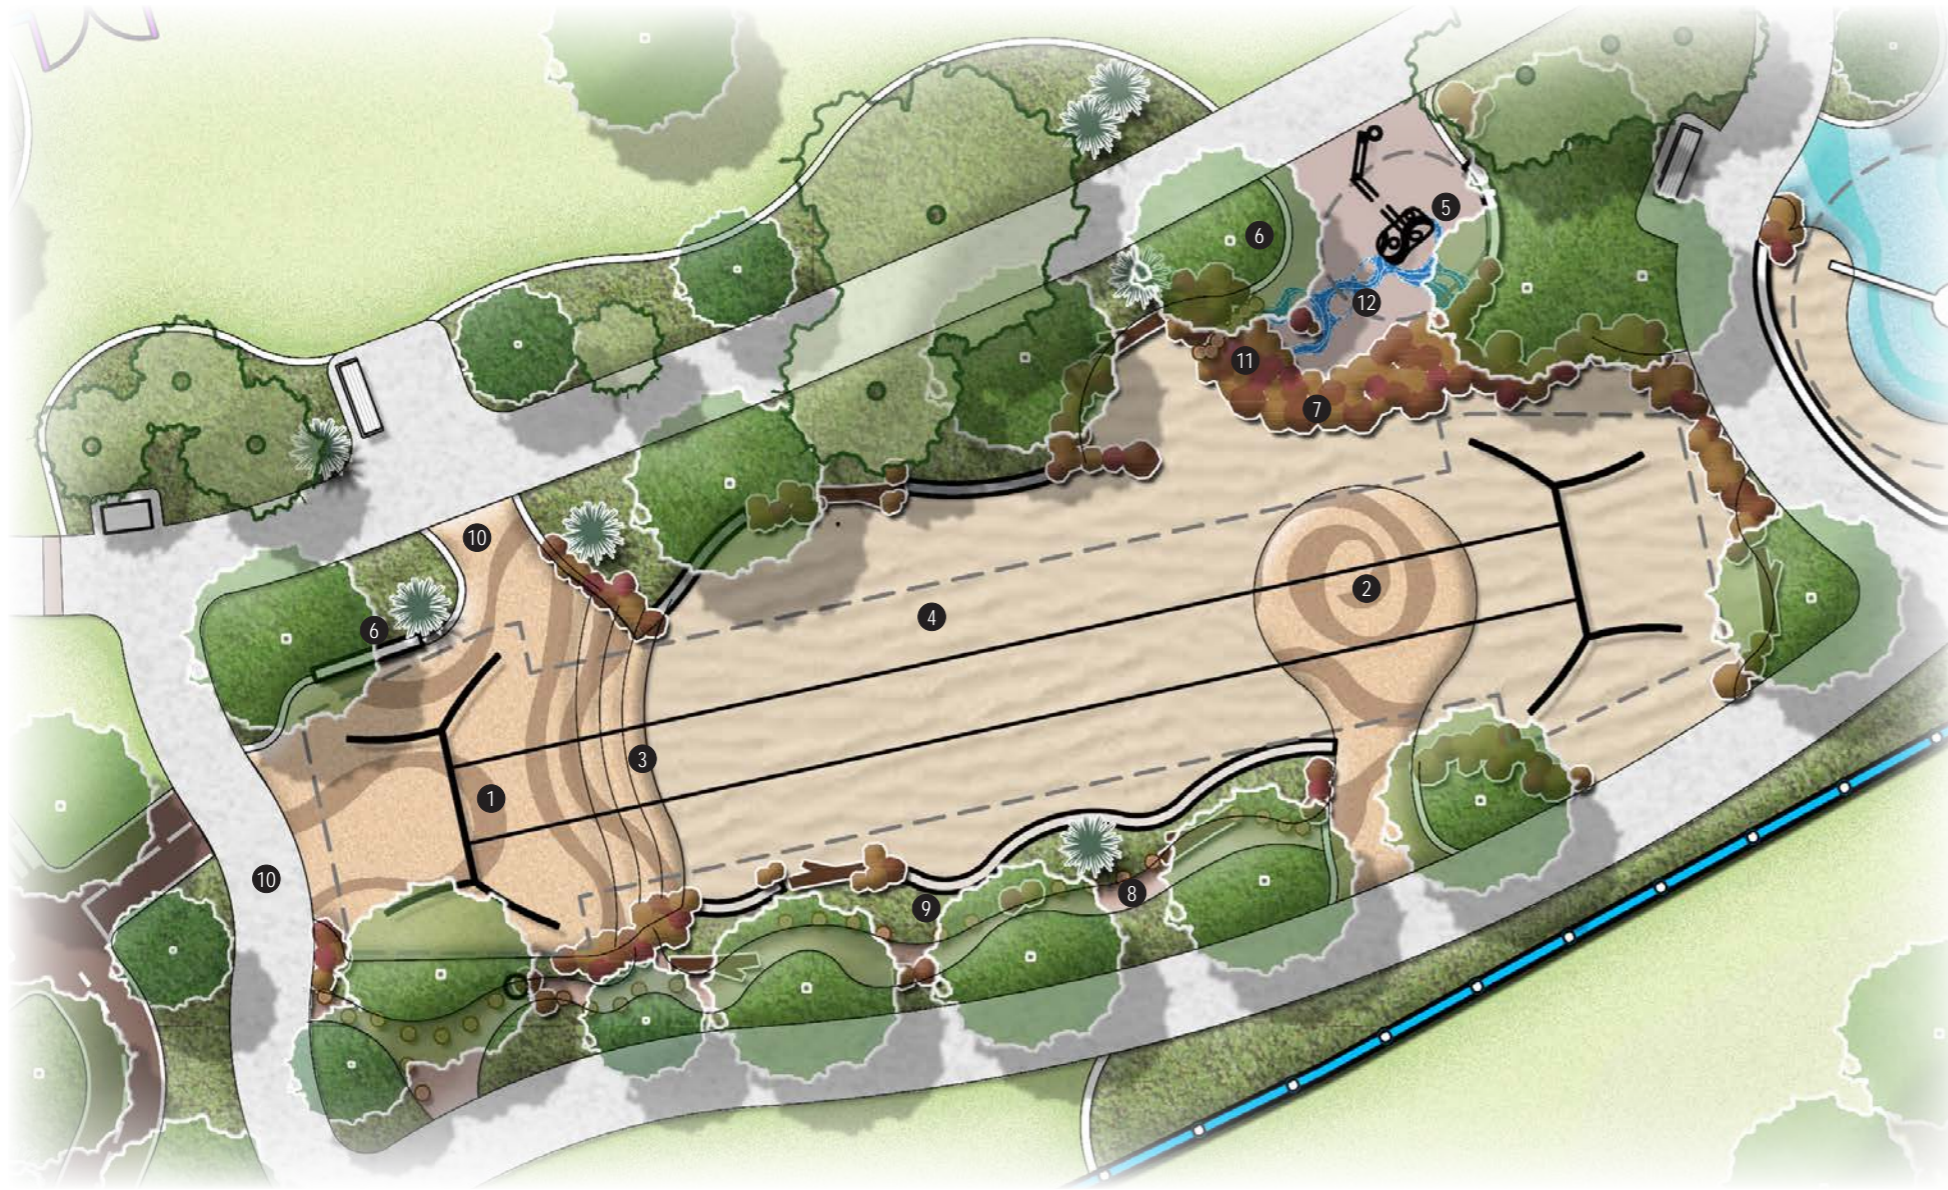

MOUNTAIN PLAY AREA & ENTRY

- 1 FEATURE ENTRY SIGN
- 2 TOWER PLAY UNIT
- 3 EMBANKMENT SLIDE
- 4 TUNNEL & WALL PLAY UNIT
- 5 SEE SAW ROCKER
- 6 RUBBER SOFTFALL MOUNDING
- 7 ROCK MOUNDING W/ SOFTFALL STEPS
- 8 1:20 SLOPE PATH TO TOP OF SLIDE
- 9 RIVER SURFACE PATTERNING
- 10 SHADE SAILS
- 11 ROCKER UNIT
- 12 SWINGSET
- 13 SAND SOFTFALL
- 14 SEATING WALL

TOWN & COUNTRY BIKE TRACK AREA

- LEGEND
- 1 ALL ABILITIES CAR UNIT
 - 2 SHOPFRONT UNIT
 - 3 SERVICE STATION UNIT
 - 4 PAINTED CONCRETE PIPE STEPPERS
 - 5 TRAFFIC SIGNS
 - 6 CROSSINGS
 - 7 MULCH ONLY AREAS
 - 8 CONCRETE BIKE PATH WITH LINEMARKING

INTERACTIVE PLAY - WATER SOURCES

INFORMATION POSTS LOCATED THROUGHOUT THE PLAYGROUND

COLOURED CONCRETE PIPES AND PAINTED LINEMARKING FOR WATER SOURCE INFORMATION

DESERT AND WATER PLAY AREA

LEGEND

- | | |
|---------------------------------------|---|
| 1 FLYING FOX W/ ALL-ABILITIES SEATING | 9 TIMBER STEPPERS |
| 2 RUBBER SOFTFALL (DESERT PALETTE) | 10 ALL-ABILITIES ACCESSIBLE PATHWAYS TO FLYING FOX |
| 3 MOULDED STEPS TO RUBBER SOFTFALL | 11 ROCK MOUNDING WITH PLANTING & TIMBER STEPPERS TO WATERPLAY INTERFACE TO SAND |
| 4 SAND SOFTFALL | 12 CONTOURED CONCRETE SURFACE TO SIMULATE RIVER STREAMS |
| 5 WATER PLAY TABLE & CHANNELS | |
| 6 LIMESTONE BLOCK SEATING WALL | |
| 7 ROCK INTERFACE | |
| 8 DRY CREEKBED NATURE PLAY | |