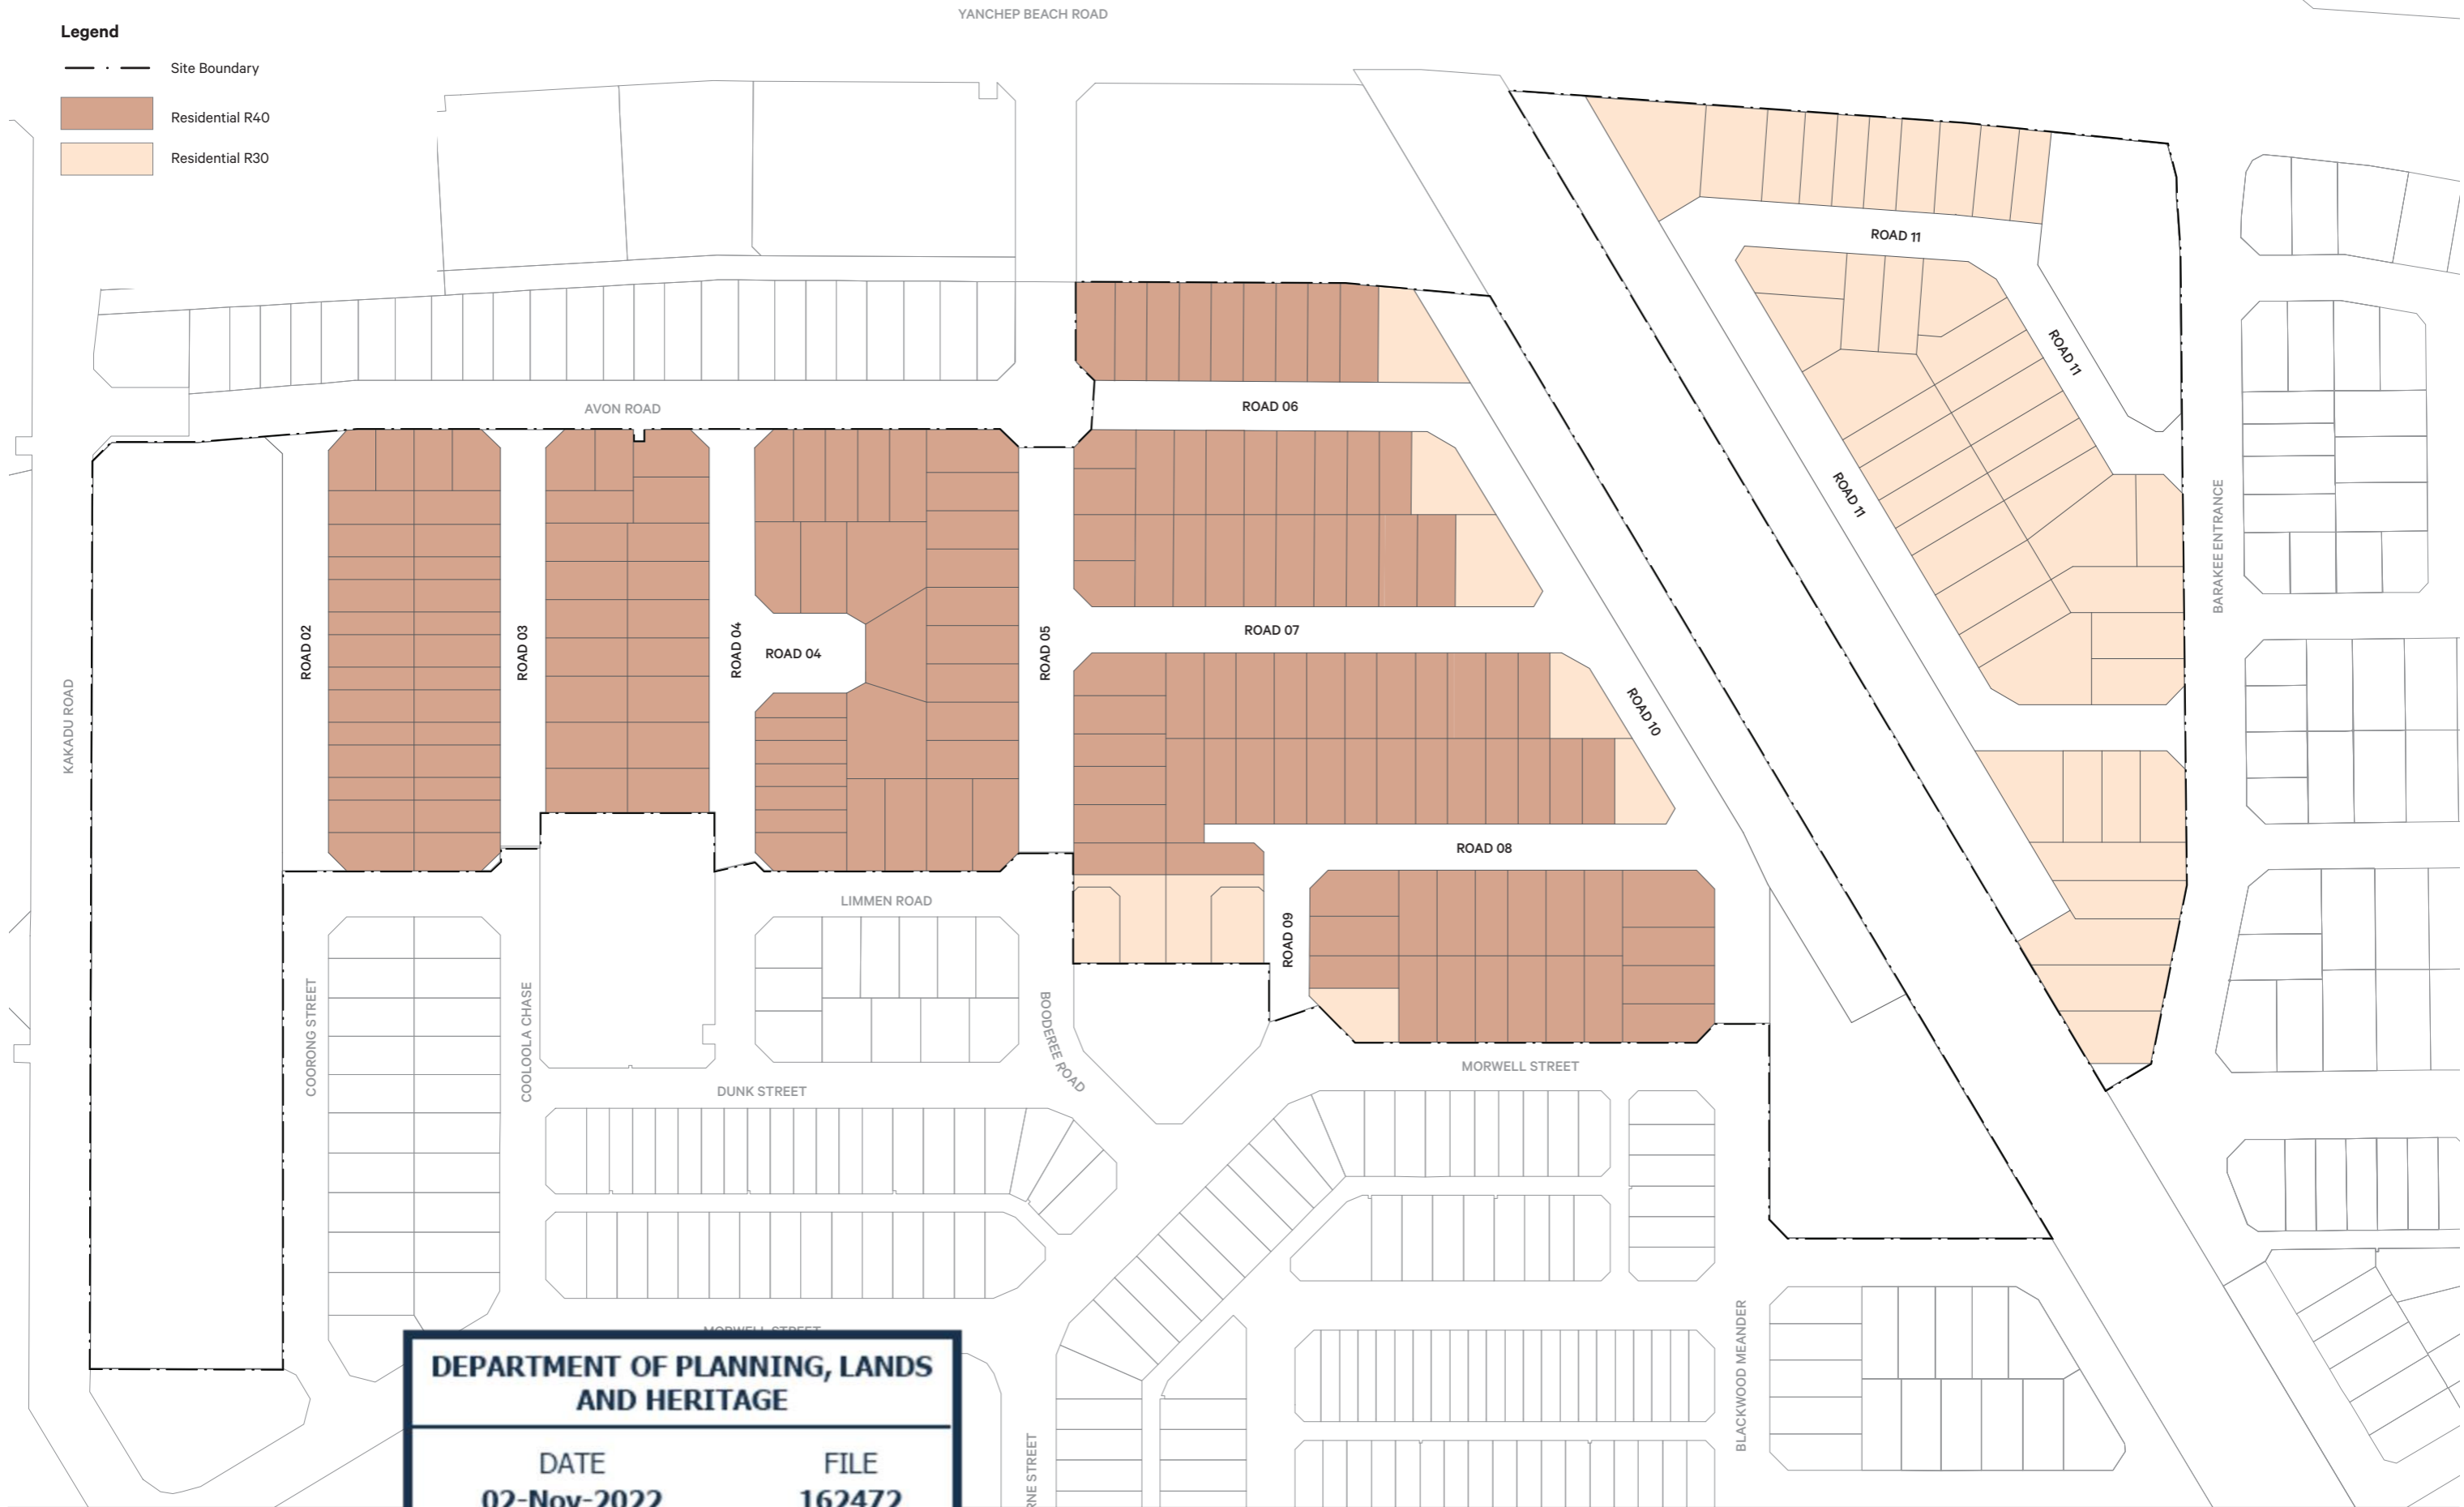

Legend

-  Site Boundary
-  Residential R40
-  Residential R30

R Codes Plan
 Jindowie Estate, Yancheop